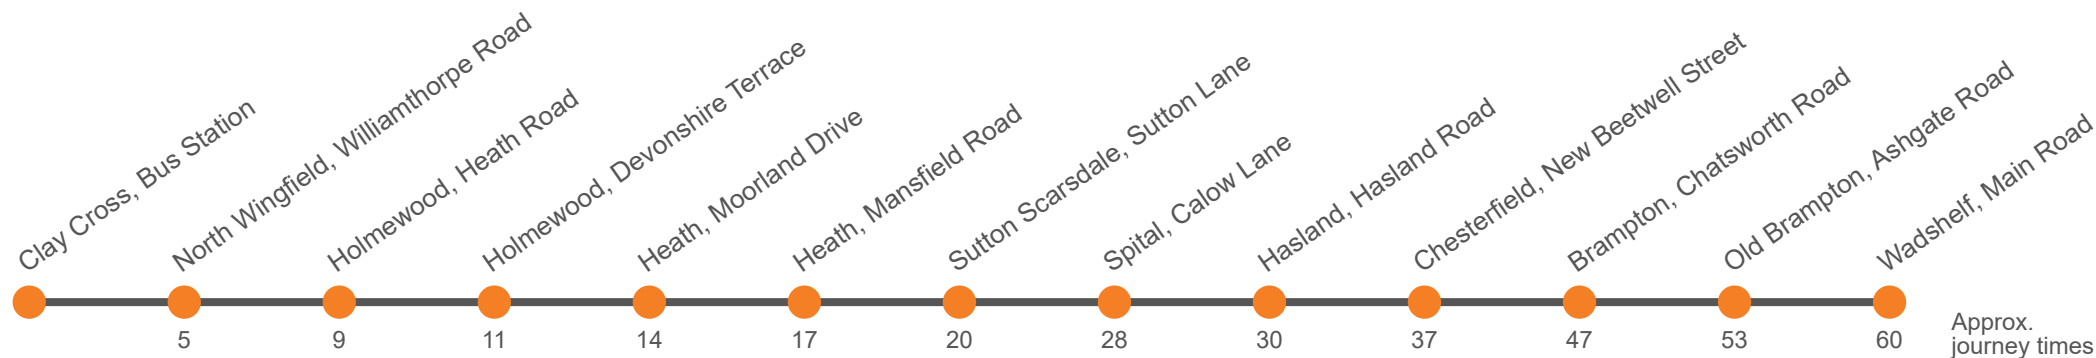

Approx. journey times

Saturday

Service:	48	48	48	48
Clay Cross Bus Station, Stand 2	0840	1048	1256	1504
North Wingfield, Miners Welfare	0845	1053	1301	1509
Holmewood, Churchland Avenue	0849	1058	1306	1514
Holmewood, Devonshire Terrace	0851	1100	1308	1516
Heath, Moorland Drive	0854	1103	1311	1519
Heath, Church	0857	1106	1314	1522
Sutton Scarsdale, Sutton Lane Junction	0900	1109	1317	1525
Spital, Calow Lane	0908	1117	1325	1533
Hasland, Eastwood Park	0910	1119	1327	1535
Chesterfield, New Beetwell Street, Stop B11 <i>arr</i>	0917	1126	1334	1542
Chesterfield, New Beetwell Street, Stop B11 <i>dep</i>	0921	1129	1337	1545
Brampton, Chatsworth Rd outside Morrisons	0927	1135	1343	1551
Old Brampton, Church	0933	1141	1349	1557
Wadshelf, Village Hall	0940	1148	1356	1604