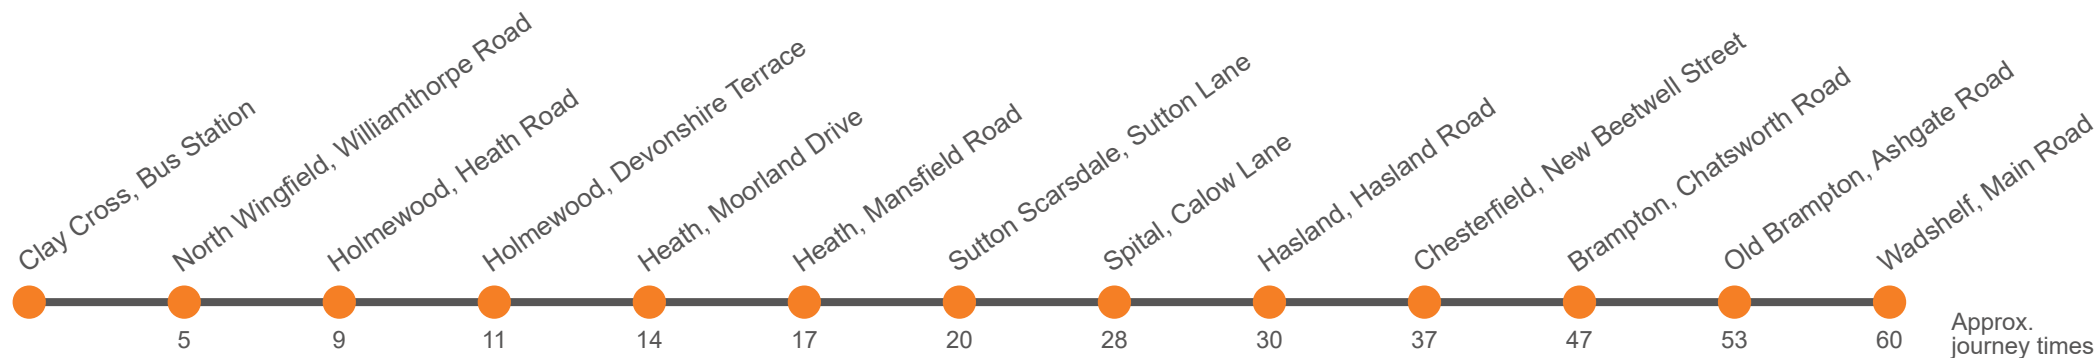

Monday to Friday

Codes	Sch	Hol	Sch	Sch	Sch
Service:	48	48	48	48	48a 48
Wadshef, Village Hall	0942	1150	1358	1358
Old Brampton, Church	0948	1156	1404	1404
Brampton, Chatsworth Rd opp Morrisons	0954	1202	1410	1410
Chesterfield, New Beetwell Street, Stop B5 <i>arr</i>	1001	1209	1417	1417
Chesterfield, New Beetwell Street, Stop B5 <i>dep</i>	1004	1212	...	1420	... 1715
Hasland, Eastwood Park	1011	1219	...	1427	... 1723
Hasland, Outwood Academy Hasland Hall			...		1440
Spital, Calow Lane	1013	1221	...	1429	... 1725
Hady, Hady Lane/Houldsworth Drive			...		1451
Calow, Allpits Road			...		1458
Calow, Top Road adj Lawn Villas			...		1503
Sutton Scarsdale, Sutton Lane Junction	1022	1230	...	1438	1510a 1734
Heath, Church	1025	1233	...	1441	1515a 1737
Heath, Moorland Drive	1029	1237	...	1445	... 1741
Holmewood, Devonshire Terrace	1032	1240	...	1448	... 1743
Holmewood, Williamthorpe Roundabout	1035	1243	...	1451	... 1746
North Wingfield, Miners Welfare	1038	1246	...	1454	... 1749
Clay Cross Bus Station, Stand 2	1043	1251	...	1459	... 1754

a Set-down only
 Hol Runs during School Holidays Only
 Sch Runs on Schooldays Only

Saturday

Service:	48	48	48	48
Wadshef, Village Hall	0942	1150	1358	1606
Old Brampton, Church	0948	1156	1404	1612
Brampton, Chatsworth Rd opp Morrisons	0954	1202	1410	1618
Chesterfield, New Beetwell Street, Stop B5 <i>arr</i>	1001	1209	1417	1625
Chesterfield, New Beetwell Street, Stop B5 <i>dep</i>	1004	1212	1420	1628
Hasland, Eastwood Park	1011	1219	1427	1635
Spital, Calow Lane	1013	1221	1429	1637
Sutton Scarsdale, Sutton Lane Junction	1022	1230	1438	1646
Heath, Church	1025	1233	1441	1649
Heath, Moorland Drive	1029	1237	1445	1653
Holmewood, Devonshire Terrace	1032	1240	1448	1656
Holmewood, Williamthorpe Roundabout	1035	1243	1451	1659
North Wingfield, Miners Welfare	1038	1246	1454	1702
Clay Cross Bus Station, Stand 2	1043	1251	1459	1707