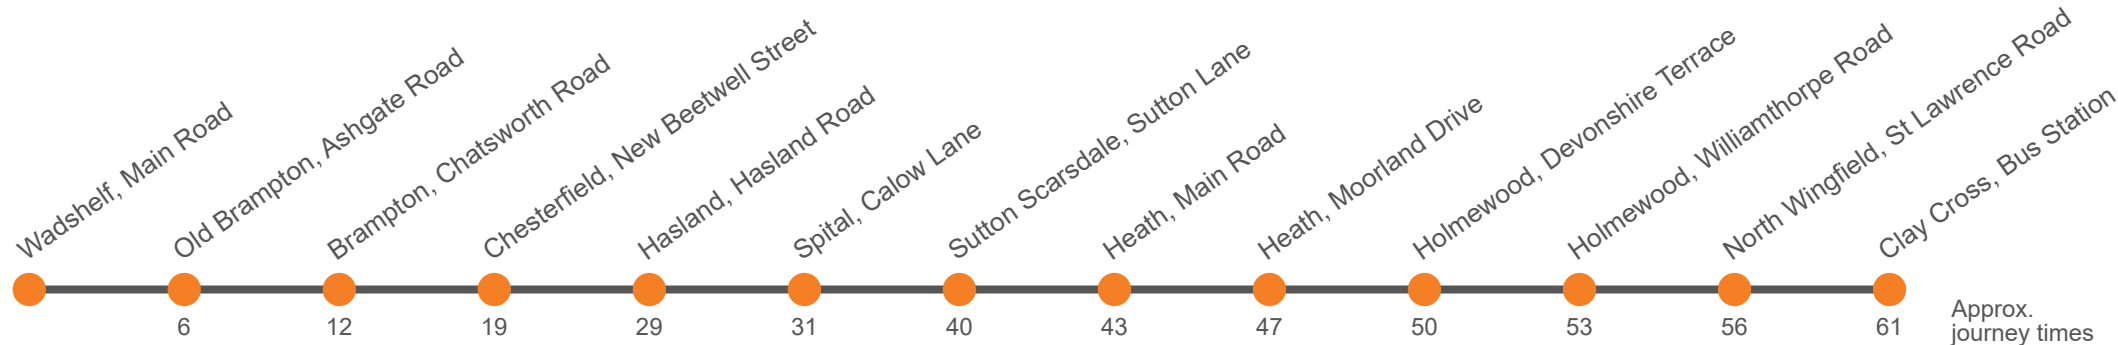

Monday to Friday

Codes	Sch	Hol	Sch	Sch	Sch
Service:	48	48	48	48	48a 48
Wadshef, Village Hall	0942	1150	1358	1358
Old Brampton, Church	0948	1156	1404	1404
Brampton, Chatsworth Rd opp Morrisons	0954	1202	1410	1410
Chesterfield, New Beetwell Street, Stop B5 <i>arr</i>	1001	1209	1417	1417
Chesterfield, New Beetwell Street, Stop B5 <i>dep</i>	1004	1212	...	1420	... 1715
Hasland, Eastwood Park	1011	1219	...	1427	... 1723
Hasland, Outwood Academy Hasland Hall			...		1440
Spital, Calow Lane	1013	1221	...	1429	... 1725
Hady, Hady Lane/Houldsworth Drive			...		1451
Calow, Allpits Road			...		1458
Calow, Top Road adj Lawn Villas			...		1503
Sutton Scarsdale, Sutton Lane Junction	1022	1230	...	1438	1510a 1734
Heath, Church	1025	1233	...	1441	1515a 1737
Heath, Moorland Drive	1029	1237	...	1445	... 1741
Holmewood, Devonshire Terrace	1032	1240	...	1448	... 1743
Holmewood, Williamthorpe Roundabout	1035	1243	...	1451	... 1746
North Wingfield, Miners Welfare	1038	1246	...	1454	... 1749
Clay Cross Bus Station, Stand 2	1043	1251	...	1459	... 1754

a Set-down only
 Hol Runs during School Holidays Only
 Sch Runs on Schooldays Only

Saturday

Service:	48	48	48	48
Wadshef, Village Hall	0942	1150	1358	1606
Old Brampton, Church	0948	1156	1404	1612
Brampton, Chatsworth Rd opp Morrisons	0954	1202	1410	1618
Chesterfield, New Beetwell Street, Stop B5 <i>arr</i>	1001	1209	1417	1625
Chesterfield, New Beetwell Street, Stop B5 <i>dep</i>	1004	1212	1420	1628
Hasland, Eastwood Park	1011	1219	1427	1635
Spital, Calow Lane	1013	1221	1429	1637
Sutton Scarsdale, Sutton Lane Junction	1022	1230	1438	1646
Heath, Church	1025	1233	1441	1649
Heath, Moorland Drive	1029	1237	1445	1653
Holmewood, Devonshire Terrace	1032	1240	1448	1656
Holmewood, Williamthorpe Roundabout	1035	1243	1451	1659
North Wingfield, Miners Welfare	1038	1246	1454	1702
Clay Cross Bus Station, Stand 2	1043	1251	1459	1707