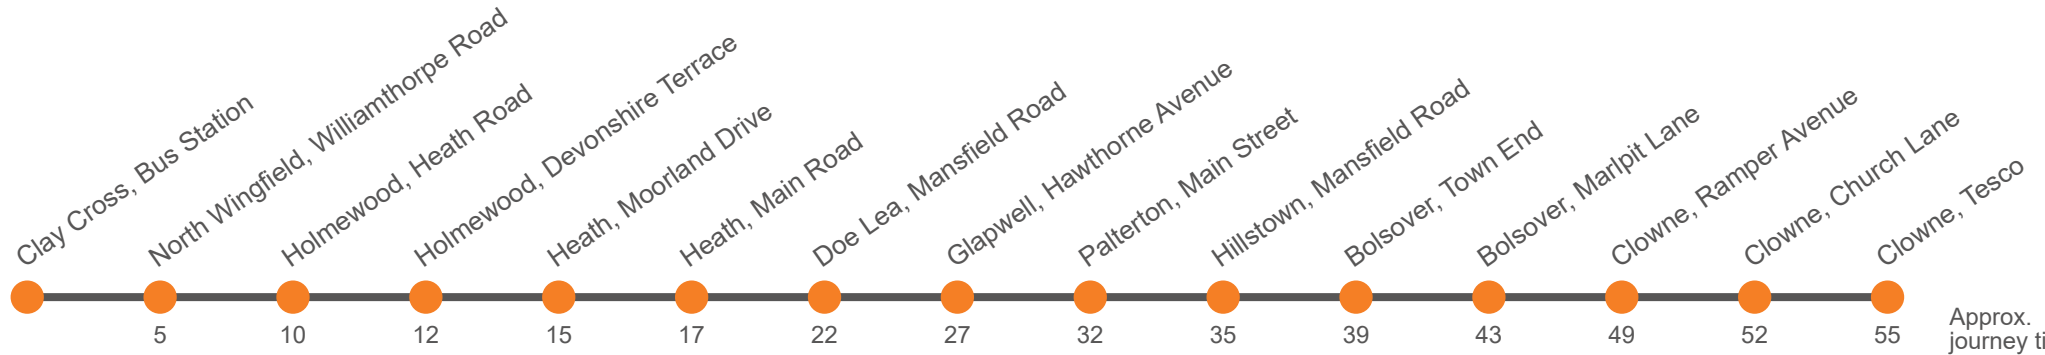

49

Clay Cross - Glapwell - Bolsover - Clowne

Effective from: 01/09/2024

Stagecoach Yorkshire

Saturday

Clay Cross Bus Station, Stand 2	0657	0737	0940	1140	1340	1602	1657	1823
North Wingfield, Miners Welfare	0702	0742	0945	1145	1345	1607	1702	1828
Holmewood, Churchland Avenue	0705	0745	0950	1150	1350	1612	1706	1832
Holmewood, Devonshire Terrace		0747	0952	1152	1352	1614	1708	1834
Heath, Moorland Drive			0955	1155	1355	1617	1711	1836
Heath, Church			0957	1157	1357	1619	1713	1838
Doe Lea, Mansfield Road		0754	1002	1202	1402	1624	1719	...
Glapwell, Hawthorne Avenue		0759	1007	1207	1407	...	1724	...
Palton, Main Street		0804	1012	1212	1412	...	1729	...
Hillstown, Pleasant Avenue		0807	1015	1215	1415	...	1732	...
Bolsover, Market Place Stop 1		0812				...	1737	...
Bolsover, Market Place Stop 2		...	1019	1219	1419	...	...	...
Bolsover, Local Hospital, Marlpit Lane		...	1023	1223	1423	...	...	...
Clowne, Ramper Avenue		...	1029	1229	1429	...	...	...
Clowne, Church Lane		...	1032	1232	1432	...	...	...
Clowne, Tesco		...	1035	1235	1435	...	...	...
Heath, Church	0710	...	...	...	...	...	...	...

This service is operated under contract to Derbyshire County Council