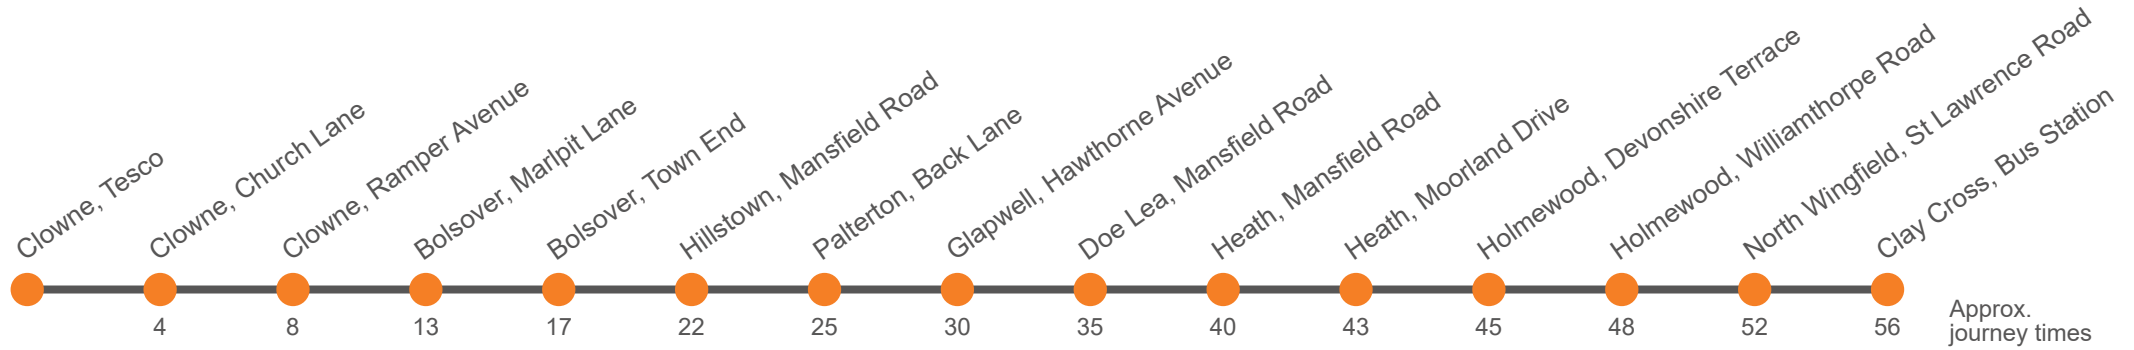

Monday to Friday

Codes	Sch	Hol	Sch							
Clowne, Tesco	1041	1241	1441	1441
Clowne, Church Lane	1045	1245	1445	1445
Clowne, Ramper Avenue	1049	1249	1449	1449
Bolsover, Local Hospital	1054	1254	1454	1454
Bolsover, Market Place Stop 1	0900	1058	1258	1458	1458	1724
Bolsover, The Bolsover School		1510	...	
Hilltown, Mansfield Road	0903	1103	1303	...	1503	1513	...	1726
Paltrerton, Back Lane	0906	1106	1306	...	1506	1516	...	1729
Glapwell, Hawthorne Avenue	0911	1111	1311	...	1511	1521	...	1734
Doe Lea, Mansfield Road	0916	1116	1316	...	1516	1526	1616	1738
Heath, Church	0718	0821	0921	1121	1321	...	1521	1531	1621	1742
Heath, Moorland Drive	0721	0824	0924	1124	1324	...	1524	1534	1624	1744
Holmewood, Devonshire Terrace	0723	0826	0926	1126	1326	...	1526	1536	1626	1746
Holmewood, Williamthorpe Roundabout	0726	0829	0929	1129	1329	...	1529	1539	1629	1748
North Wingfield, Miners Welfare	0730	0833	0933	1133	1333	...	1533	1543	1633	1752
Clay Cross Bus Station, Stand 2	0734	0837	0937	1137	1337	...	1537	1547	1637	1756

Hol Runs during School Holidays Only

Sch Runs on Schooldays Only

This service is operated under contract to Derbyshire County Council

Saturday

Clowne, Tesco	1041	1241	1441
Clowne, Church Lane	1045	1245	1445
Clowne, Ramper Avenue	1049	1249	1449
Bolsover, Local Hospital	1054	1254	1454
Bolsover, Market Place Stop 1	0900	1058	1258	1458	...	1724
Hilltown, Mansfield Road	0903	1103	1303	1503	...	1726
Paltrerton, Back Lane	0906	1106	1306	1506	...	1729
Glapwell, Hawthorne Avenue	0911	1111	1311	1511	...	1734
Doe Lea, Mansfield Road	0916	1116	1316	1516	1616	1738
Heath, Church	0718	0821	0921	1121	1321	1521	1621	1742
Heath, Moorland Drive	0721	0824	0924	1124	1324	1524	1624	1744
Holmewood, Devonshire Terrace	0723	0826	0926	1126	1326	1526	1626	1746
Holmewood, Williamthorpe Roundabout	0726	0829	0929	1129	1329	1529	1629	1748
North Wingfield, Miners Welfare	0730	0833	0933	1133	1333	1533	1633	1752
Clay Cross Bus Station, Stand 2	0734	0837	0937	1137	1337	1537	1637	1756