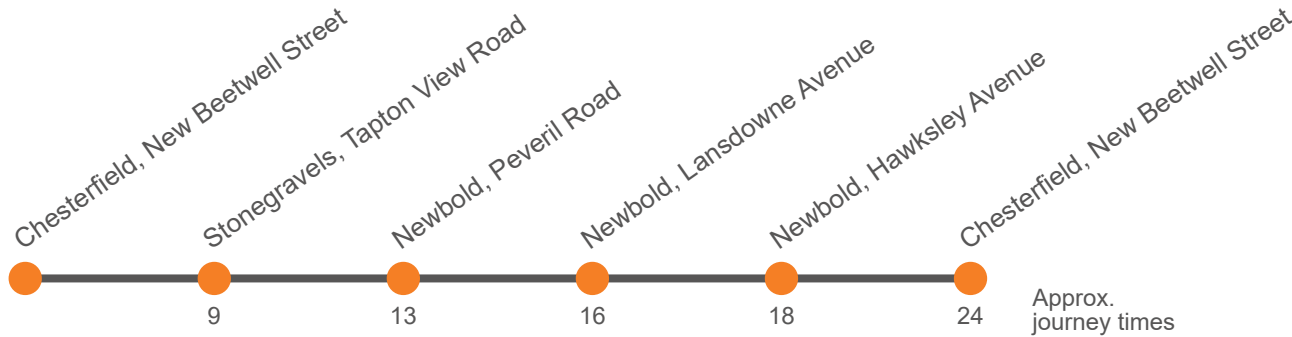

5

Chesterfield, New Beetwell Street - Newbold, Peveril Road circular

Effective from: 27/10/2024

Stagecoach Yorkshire

Monday to Friday

Chesterfield, Cavendish Street, Stop T2	0652
Chesterfield, New Beetwell Street, Stop B1	0748	0853	0958	1103	1203	1303	1403	1503	1608	1713	1815	
Stonegravels, Highfield View Road	0657	0757	0902	1008	1112	1212	1312	1412	1512	1618	1723	1824
Newbold, Peveril Road, Cricketers Inn	0701	0801	0906	1013	1116	1216	1316	1416	1516	1622	1727	1828
Newbold, Ringwood Avenue	0704	0804	0909	1016	1119	1219	1319	1419	1519	1625	1730	1831
Newbold, Highfield Hotel	0707	0807	0912	1020	1122	1222	1322	1422	1522	1628	1733	...
Chesterfield, New Beetwell Street, Stop B1	0713	0814	0918	1026	1128	1228	1328	1428	1528	1634	1739	...

Saturday

Chesterfield, Cavendish Street, Stop T2	0652
Chesterfield, New Beetwell Street, Stop B1	0748	0853	0958	1103	1203	1303	1403	1503	1608	1713	1815	
Stonegravels, Highfield View Road	0657	0757	0902	1008	1112	1212	1312	1412	1512	1617	1722	1824
Newbold, Peveril Road, Cricketers Inn	0701	0801	0906	1013	1116	1216	1316	1416	1516	1621	1726	1828
Newbold, Ringwood Avenue	0704	0804	0909	1016	1119	1219	1319	1419	1519	1624	1729	1831
Newbold, Highfield Hotel	0707	0807	0912	1020	1122	1222	1322	1422	1522	1627	1732	...
Chesterfield, New Beetwell Street, Stop B1	0713	0813	0918	1026	1128	1228	1328	1428	1528	1633	1738	...

Sunday

Chesterfield, New Beetwell Street, Stop B1	0955	1055	1155	1255	1355	1455	1555
Stonegravels, Highfield View Road	1004	1104	1204	1304	1404	1504	1604
Newbold, Peveril Road, Cricketers Inn	1008	1108	1208	1308	1408	1508	1608
Newbold, Ringwood Avenue	1011	1111	1211	1311	1411	1511	1611
Newbold, Highfield Hotel	1013	1113	1213	1313	1413	1513	1613
Chesterfield, New Beetwell Street, Stop B1	1019	1119	1219	1319	1419	1519	1619