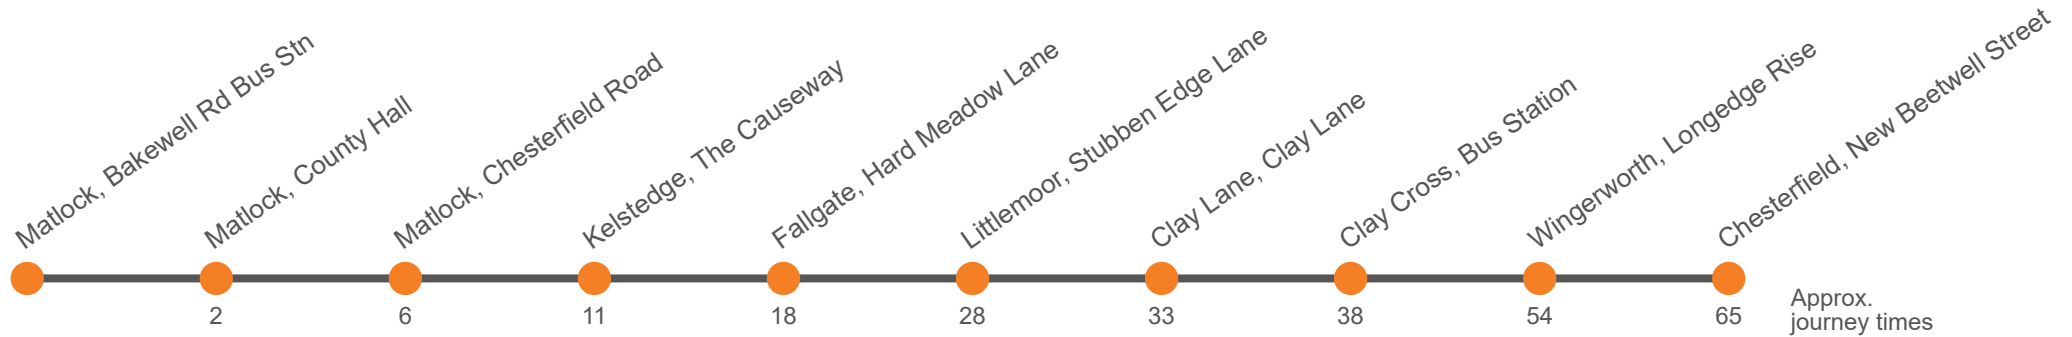

Effective from: 27/03/2025

Monday to Friday

Codes	Sch	Hol	Sch	Hol
Matlock, Highfields Upper School	...	...	...	...
Matlock, Bakewell Rd Bus Stn Stand 2	0815	0835	1100	1325
Matlock, County Hall		0837	1102	1327
Matlock Green, Red Lion	0817			
Starkholmes, Highfields School Lower	0820a			
Matlock, Duke Of Wellington	0841	0841	1106	1331
Kelstedge, Inn	0846	0846	1111	1336
Ashover, Moor Road	0850	0850	1115	1340
Fallgate, The Nettle Inn	0853	0853	1118	1343
Woolley Moor, Badger Lane	0858	0858	1123	1348
Littlemoor, Ashover Road	0903	0903	1128	1353
Clay Lane, Windermere Rd	0908	0908	1133	1358
Clay Cross Bus Station Stand 5	0913	0913	1138	1404
Hepthorne Lane, Station Road	0919	0919	1144	1414
Wingerworth, Longedged Rise	0929	0929	1154	1425
Wingerworth, Deerlands Road				1651
Wingerworth, opp Church				1654
Chesterfield, New Beetwell Street, Stop B12	0940	0940	1205	1425

a Set-down only
Hol Runs during School Holidays Only
Sch Runs on Schooldays Only