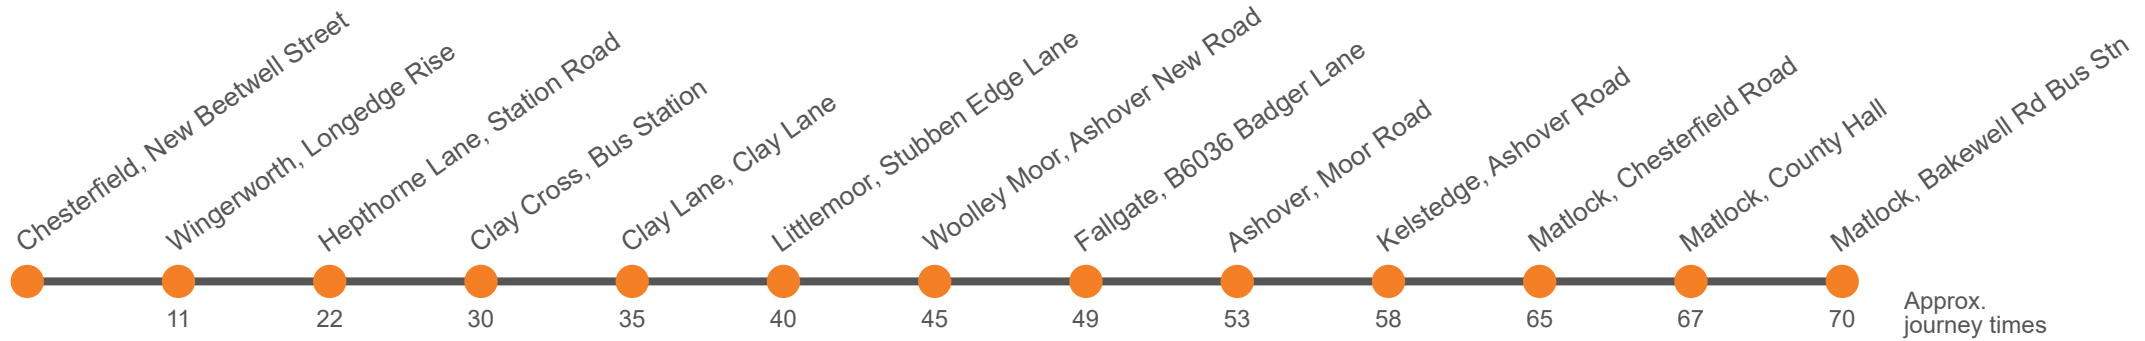

Saturday

Chesterfield, New Beetwell Street, Stop B12	0705	0945	1210	1430	1710
Wingerworth Church	0716				
Wingerworth, Deerlands Road	0719				
Wingerworth, Longedge Rise		0956	1221	1441	1721
Hepthorne Lane, Station Road	0727	1007	1232	1452	1732
Clay Cross Bus Station Stand 5	0735	1015	1240	1500	1740
Clay Lane, Windermere Rd	0740	1020	1245	1505	1745
Littlemoor, Ashover Road	0745	1025	1250		1750
Woolley Moor, Ashover New Road	0750	1030	1255	1510	1755
Milltown, The Nettle Inn	0754	1034	1259	1514	1759
Ashover, Moor Road	0758	1038	1303	1518	1803
Kelstedge, Ashover Road	0803	1043	1308	1523	1808
Matlock, Duke Of Wellington	0810	1050	1315	1530	...
Matlock, County Hall	0812	1052	1317	1532	...
Matlock, Bakewell Rd Bus Stn Stand 2	0815	1055	1320	1535	...

a Set-down only
 Hol Runs during School Holidays Only
 Sch Runs on Schooldays Only

Saturday

Matlock, Bakewell Rd Bus Stn Stand 2	0835	1100	1325	1600
Matlock, County Hall	0837	1102	1327	1602
Matlock, Duke Of Wellington	0841	1106	1331	1606
Kelstedge, Inn	0846	1111	1336	1611
Ashover, Moor Road	0850	1115	1340	1615
Fallgate, The Nettle Inn	0853	1118	1343	1618
Woolley Moor, Badger Lane	0858	1123	1348	1623
Littlemoor, Ashover Road	0903	1128		1628
Clay Lane, Windermere Rd	0908	1133	1353	1633
Clay Cross Bus Station Stand 5	0913	1138	1358	1638
Hepthorne Lane, Station Road	0919	1144	1404	1644
Wingerworth, Longedge Rise	0929	1154	1414	
Wingerworth, Deerlands Road				1651
Wingerworth, opp Church				1654
Chesterfield, New Beetwell Street, Stop B12	0940	1205	1425	1705