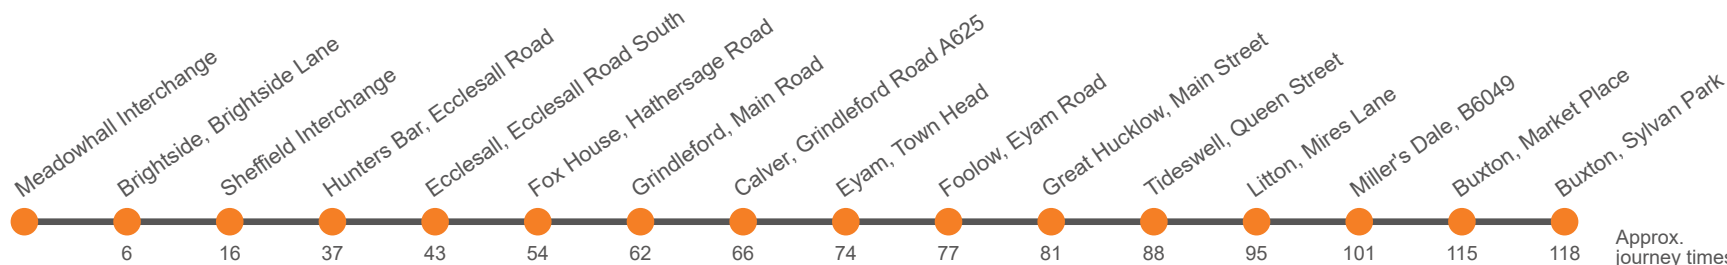

Sunday

Service:	66	65	65	65	65	65	65
Chesterfield, Coach Station, Bay D	0741	...	...	...	...	...	...
Brookside, Brookfield Community School	0747	...	...	...	...	...	...
Baslow, Nether End	0758	...	...	...	...	...	...
Sheffield Interchange, Stop D2		...	0935	1135	1335	1540	1740
Hunters Bar, Junction Road		...	0946	1149	1351	1553	1751
Ecclesall, Knowle Lane		...	0950	1154	1356	1558	1755
Fox House Inn		...	1002	1206	1407	1609	1805
Grindleford, Mount Pleasant		...	1009	1213	1414	1616	1811
Calver Sough, Grindleford Road A625		...	1013	1217	1418	1620	1815
Calver Sough Crossroads, A623	0804	...					
Eyam, Town Head opp Little Edge	0812	...	1021	1226	1427	1629	1823
Foolow, Bulls Head	0816	...	1025	1230	1431	1633	1827
Great Hucklow, Old Chapel	0820	...	1029	1234	1435	1637	1831
Tideswell, Fountain Square <i>arr</i>	0827	...	1036	1241	1442	1644	1838
Tideswell, Fountain Square <i>dep</i>	...	0830	1039	1244	1445	1647	1841
Litton School	...	0834	1044	1249	1450	1652	1846
Miller's Dale, Wormhill Road	...	0840	1051	1256	1457	1659	1852
Buxton, Market Place, Northbound	...	0855	1106	1311	1512	1714	1907
Buxton, opposite Sylvan Park	...	0858	1109	1314	1515	1717	1910