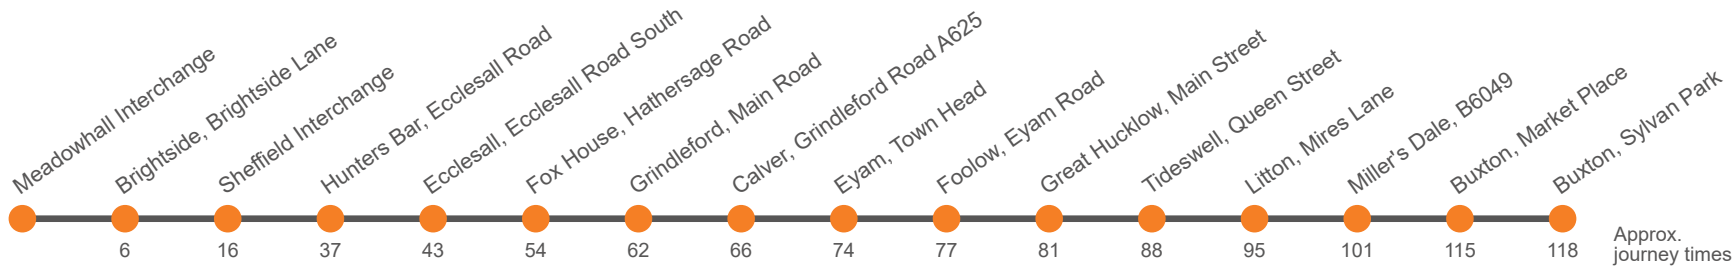

Hol Runs during School Holidays Only
 Sch Runs on Schooldays Only

Through journey from Buxton to Sheffield using the same bus.
 \$ Through journey from Buxton to Chesterfield using the same bus.

Saturday

\$ Through journey from Buxton to Chesterfield using the same bus.

Sunday

Service:	65	65	65	65	65	65
Buxton, adjacent Sylvan Park	...	0903	1114	1319	1520	1723
Buxton, Market Place, Southbound <i>arr</i>	...	0906	1117	1322	1523	1726
Buxton, Market Place, Southbound <i>dep</i>	...	0907	1118	1323	1524	1727
Blackwell Hall Farm, B6049	0811					
Millers Dale, Wormhill Road	0814	0922	1133	1338	1539	1742
Litton School	0820	0929	1140	1345	1546	1748
Tideswell, Fountain Square <i>arr</i>	0825	0934	1145	1350	1551	1753
Tideswell, Fountain Square <i>dep</i>	0828	0937	1148	1353	1554	1756
Great Hucklow, Old Chapel	0834	0943	1154	1359	1600	1802
Foolow, Bulls Head	0838	0947	1158	1403	1604	1806
Eyam, Town Head adj Little Edge	0842	0951	1202	1407	1608	1810
Calver Sough, Grindleford Road A625	0850	0959	1210	1415	1616	1818
Grindleford, Mount Pleasant	0854	1003	1214	1419	1620	1822
Fox House Inn	0902	1012	1223	1428	1629	1830
Ecclesall, Knowle Lane	0911	1022	1233	1438	1639	1840
Ecclesall Road, Rustlings Road	0915	1026	1237	1442	1643	1844
Sheffield Interchange, Stop C1	0928	1039	1250	1455	1656	1857