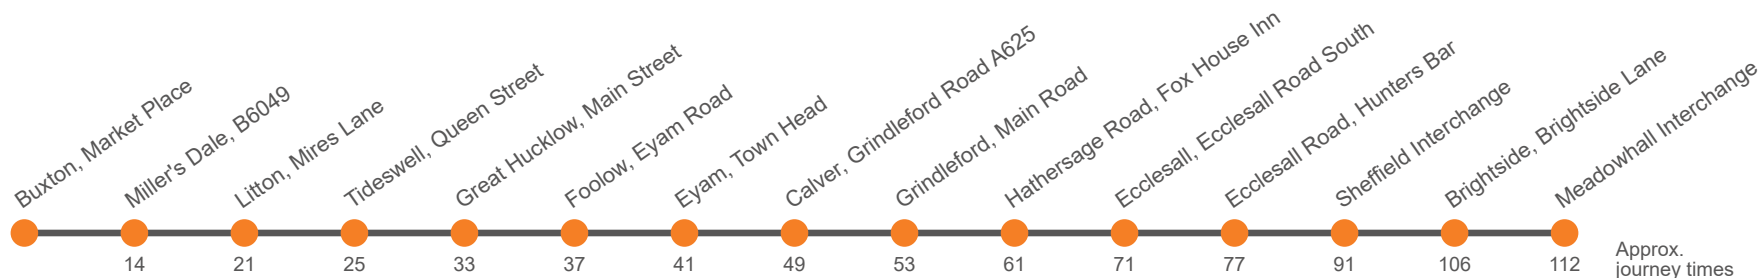

Sunday

Service:	65	65	65	65	65	65
Buxton, adjacent Sylvan Park	...	0903	1114	1319	1520	1723
Buxton, Market Place, Southbound <i>arr</i>	...	0906	1117	1322	1523	1726
Buxton, Market Place, Southbound <i>dep</i>	...	0907	1118	1323	1524	1727
Blackwell Hall Farm, B6049	0811					
Millers Dale, Wormhill Road	0814	0922	1133	1338	1539	1742
Litton School	0820	0929	1140	1345	1546	1748
Tideswell, Fountain Square <i>arr</i>	0825	0934	1145	1350	1551	1753
Tideswell, Fountain Square <i>dep</i>	0828	0937	1148	1353	1554	1756
Great Hucklow, Old Chapel	0834	0943	1154	1359	1600	1802
Foolow, Bulls Head	0838	0947	1158	1403	1604	1806
Eyam, Town Head adj Little Edge	0842	0951	1202	1407	1608	1810
Calver Sough, Grindleford Road A625	0850	0959	1210	1415	1616	1818
Grindleford, Mount Pleasant	0854	1003	1214	1419	1620	1822
Fox House Inn	0902	1012	1223	1428	1629	1830
Ecclesall, Knowle Lane	0911	1022	1233	1438	1639	1840
Ecclesall Road, Rustlings Road	0915	1026	1237	1442	1643	1844
Sheffield Interchange, Stop C1	0928	1039	1250	1455	1656	1857