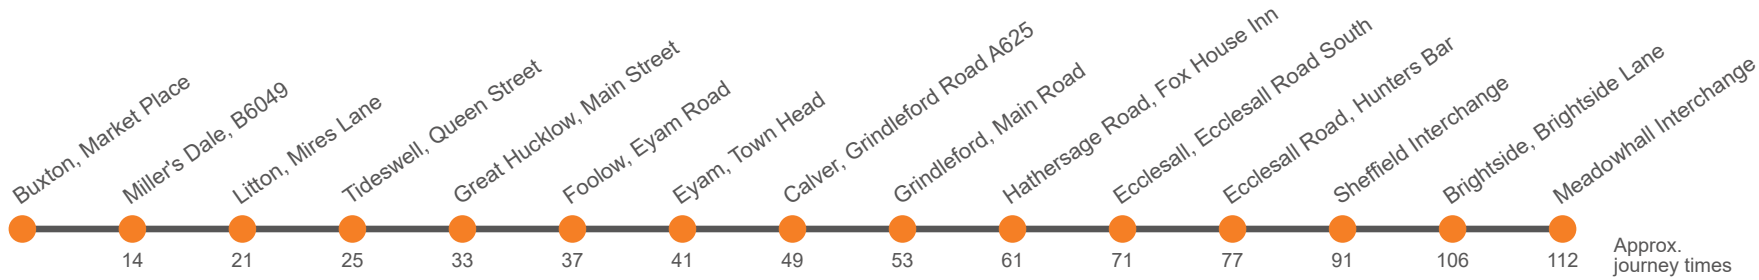

Monday to Friday

Codes	Sch	Sch	Hol	Sch	Sch	Hol	Sch	Sch	Hol
Service:	65	65	65	65	65a	65	65	65	66
Buxton, adjacent Sylvan Park	0649	0910	1110	1316	1538	...	1608	1734	...
Buxton, Market Place, Southbound <i>arr</i>	0653	0914	1114	1320	1542	...	1613	1737	...
Buxton, Market Place, Southbound <i>dep</i>	0653	0914	1114	1320	1543	...	1613	1738	...
Buxton, Community School, Temple Road					1547
Buxton, London Road					1553
Brierlow Bar, Bookstore					1601
Chelmorton, Post Office					1605
Taddington, Smithy Lane					1616
Millers Dale, Wormhill Road	0707	0929	1129	1335	1626	...	1628	1753	...
Litton School	0714	0936	1136	1342	1633	...	1635	1800	...
Tideswell, Fountain Square <i>arr</i>	0718	0940	1140	1346	1637	#	1642	1804	\$
Tideswell, Fountain Square <i>dep</i>	0721	0943	1143	1349	#	1642	1642	\$	1807
Great Hucklow, Old Chapel	0727	0949	1149	1355	...	1648	1648	...	1814
Foolow, Bulls Head	0731	0953	1153	1359	...	1652	1652	...	1817
Eyam, Town Head adj Little Edge	0735	0957	1157	1403	...	1656	1656	...	1821
Calver Sough Crossroads, A623					1828
Baslow, Nether End					1834
Brookside, Brookfield Community School					1845
Chesterfield, Coach Station, Bay D					1853
Calver Sough, Grindleford Road A625	0744	1005	1206	1411	...	1705	1705
Grindleford, Mount Pleasant	0748	1009	1210	1415	...	1709	1709
Fox House Inn	0756	1017	1218	1423	...	1717	1717
Ecclesall, Knowle Lane	0808	1027	1228	1433	...	1728	1728
Ecclesall Road, Rustlings Road	0814	1031	1232	1437	...	1732	1732
Sheffield Interchange, Stop C1 <i>arr</i>	0833	1045	1246	1451	...	1746	1746
Sheffield Interchange, Stop C1 <i>dep</i>	0836	1048	1249	1454
Upwell Street, Brightside Lane	0849	1059	1300	1505
Meadowhall Interchange Stop A4	0855	1105	1306	1512

Hol Runs during School Holidays Only
 Sch Runs on Schooldays Only

Through journey from Buxton to Sheffield using the same bus.
 \$ Through journey from Buxton to Chesterfield using the same bus.

Saturday