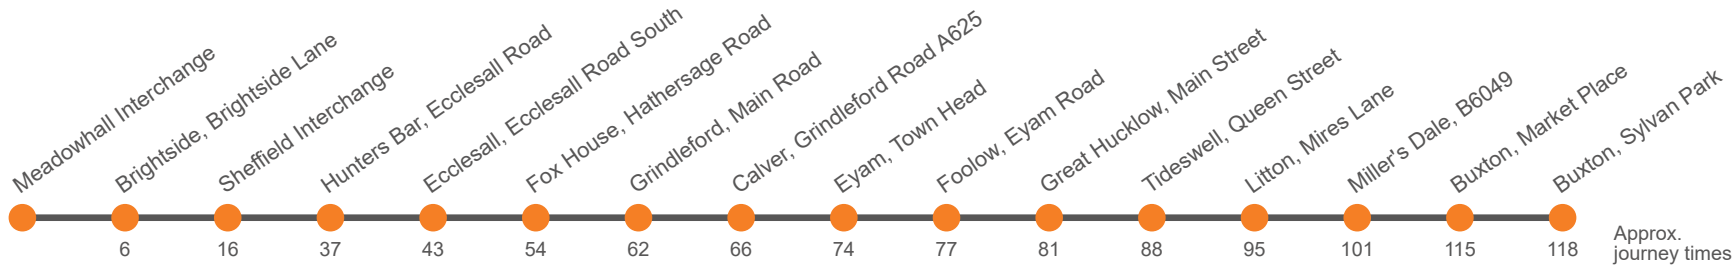

Saturday

Service:	66	65	65	65	65	65	65
Chesterfield, Coach Station, Bay D	0750	...	...	...	...	...	...
Brookside, Brookfield Community School	0756	...	...	...	...	...	...
Baslow, Nether End	0808	...	...	...	...	...	...
Meadowhall Interchange Stop A4	...	0914	1114	1319	1523	...	...
Hawke Street, Brightside Lane	...	0920	1120	1325	1529	...	...
Sheffield Interchange, Stop D2 <i>arr</i>	...	0930	1130	1335	1540	...	...
Sheffield Interchange, Stop D2 <i>dep</i>	...	0935	1135	1340	1545	1755	...
Hunters Bar, Junction Road	...	0948	1153	1400	1606	1810	...
Ecclesall, Knowle Lane	...	0954	1159	1406	1613	1815	...
Fox House Inn	...	1005	1211	1418	1623	1825	...
Grindleford, Mount Pleasant	...	1012	1218	1425	1630	1831	...
Calver Sough, Grindleford Road A625	...	1016	1222	1429	1634	1835	...
Calver Sough Crossroads, A623	0813	...	...	...	...	...	...
Eyam, Town Head opp Little Edge	0820	...	1024	1230	1437	1642	1843
Foolow, Bulls Head	0823	...	1027	1233	1440	1645	1846
Great Hucklow, Old Chapel	0827	...	1031	1237	1444	1649	1850
Tideswell, Fountain Square <i>arr</i>	0834	...	1038	1244	1451	1656	1856
Tideswell, Fountain Square <i>dep</i>	...	0837	1041	1247	1454	1659	1859
Litton School	...	0841	1045	1251	1458	1703	1903
Miller's Dale, Wormhill Road	...	0848	1052	1258	1505	1710	1910
Buxton, Market Place, Northbound	...	0902	1106	1312	1519	1724	1923
Buxton, opposite Sylvan Park	...	0905	1109	1315	1522	1727	1926