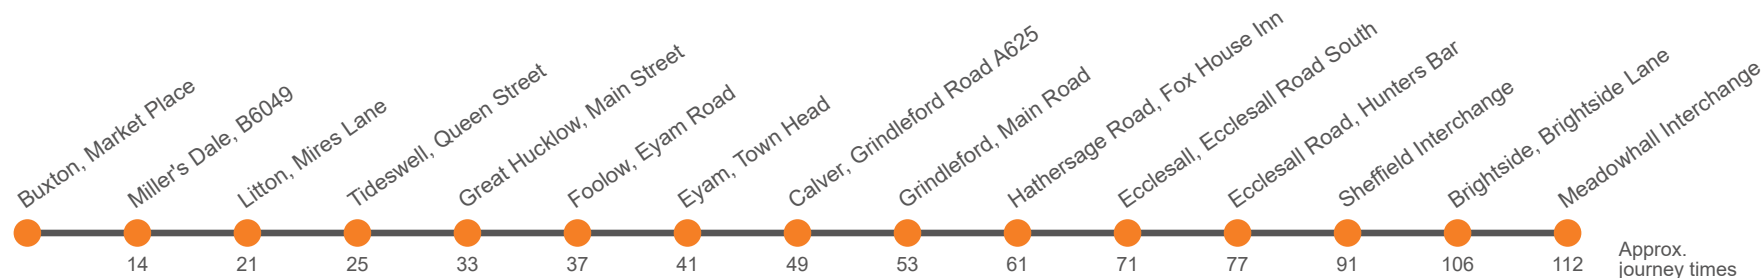

Saturday

Service:	65	65	65	65	65	65	66
Buxton, adjacent Sylvan Park	0659	0910	1114	1319	1608	1734	...
Buxton, Market Place, Southbound <i>arr</i>	0702	0913	1117	1322	1612	1737	...
Buxton, Market Place, Southbound <i>dep</i>	0703	0914	1118	1323	1613	1738	...
Millers Dale, Wormhill Road	0716	0928	1130	1333	1627	1753	...
Litton School	0723	0935	1137	1340	1634	1800	...
Tideswell, Fountain Square <i>arr</i>	0727	0939	1141	1344	1638	1804	$
Tideswell, Fountain Square <i>dep</i>	0730	0939	1144	1347	1641	$	1807
Great Hucklow, Old Chapel	0736	0945	1150	1353	1647	...	1813
Foolow, Bulls Head	0739	0948	1154	1357	1651	...	1817
Eyam, Town Head adj Little Edge	0743	0952	1158	1401	1655	...	1821
Calver Sough Crossroads, A623						...	1828
Baslow, Nether End						...	1833
Brookside, Brookfield Community School						...	1844
Chesterfield, Coach Station, Bay D						...	1852
Calver Sough, Grindleford Road A625	0751	1000	1206	1409	1704	...	...
Grindleford	**** A Hulleys Shuttle Bus operates between Calver and Grindleford village during the road closure at Grindleford. Service 65 diverts via Owlbar ****						
Fox House Inn	0802	1011	1218	1422	1717	...	...
Ecclesall, Knowle Lane	0811	1020	1229	1433	1727	...	...
Ecclesall Road, Rustlings Road	0815	1024	1238	1440	1732	...	...
Sheffield Interchange, Stop C1 <i>arr</i>	0829	1038	1253	1455	1745	...	...
Sheffield Interchange, Stop C1 <i>dep</i>	0832	1041	1256	1458	...	...	...
Upwell Street, Brightside Lane	0843	1052	1307	1509	...	...	...
Meadowhall Interchange Stop A4	0849	1058	1313	1515	...	...	...

$ Through journey from Buxton to Chesterfield using the same bus.