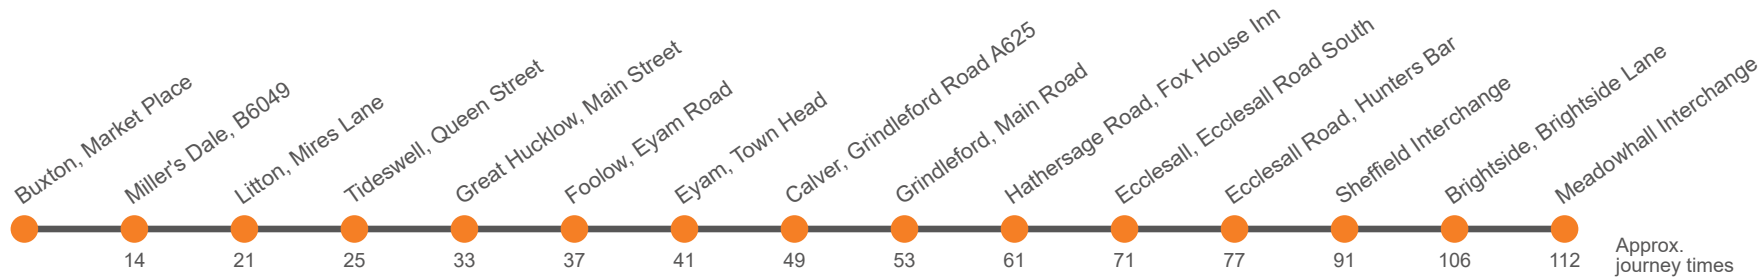

Hol Runs during School Holidays Only

Sch Runs on Schooldays Only

Through journey from Buxton to Sheffield using the same bus.

* Service 65a runs between London Road, Buxton and Brierlow Bar via Harpur Hill and Heath View

\$ Through journey from Buxton to Chesterfield using the same bus.

Sunday

Service:	65	65	65	65	65	65
Buxton, adjacent Sylvan Park	...	0903	1114	1319	1520	1723
Buxton, Market Place, Southbound <i>arr</i>	...	0906	1117	1322	1523	1726
Buxton, Market Place, Southbound <i>dep</i>	...	0907	1118	1323	1524	1727
Blackwell Hall Farm, B6049	0811					
Millers Dale, Wormhill Road	0814	0922	1133	1338	1539	1742
Litton School	0820	0929	1140	1345	1546	1748
Tideswell, Fountain Square <i>arr</i>	0825	0934	1145	1350	1551	1753
Tideswell, Fountain Square <i>dep</i>	0828	0937	1148	1353	1554	1756
Great Hucklow, Old Chapel	0834	0943	1154	1359	1600	1802
Foolow, Bulls Head	0838	0947	1158	1403	1604	1806
Eyam, Town Head adj Little Edge	0842	0951	1202	1407	1608	1810
Calver Sough, Grindleford Road A625	0850	0959	1210	1415	1616	1818
Grindleford **** A Hulleys Shuttle Bus operates between Calver and Grindleford village during the road closure at Grindleford. Service 65 diverts via Owler Bar ****						
Fox House Inn	0902	1012	1223	1428	1629	1830
Ecclesall, Knowle Lane	0911	1022	1233	1438	1639	1840
Ecclesall Road, Rustlings Road	0915	1026	1237	1442	1643	1844
Sheffield Interchange, Stop C1	0928	1039	1250	1455	1656	1857