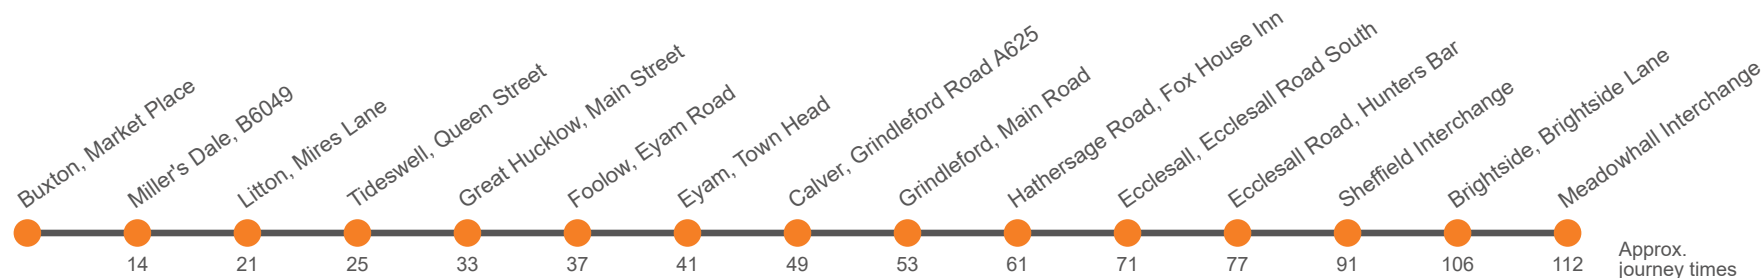

Saturday

Service:	65	65	65	65	65	65	66
Buxton, adjacent Sylvan Park	0659	0910	1114	1319	1608	1734	...
Buxton, Market Place, Southbound <i>arr</i>	0702	0913	1117	1322	1612	1737	...
Buxton, Market Place, Southbound <i>dep</i>	0703	0914	1118	1323	1613	1738	...
Millers Dale, Wormhill Road	0716	0928	1130	1333	1627	1753	...
Litton School	0723	0935	1137	1340	1634	1800	...
Tideswell, Fountain Square <i>arr</i>	0727	0939	1141	1344	1638	1804	$
Tideswell, Fountain Square <i>dep</i>	0730	0939	1144	1347	1641	$	1807
Great Hucklow, Old Chapel	0736	0945	1150	1353	1647	...	1813
Foolow, Bulls Head	0739	0948	1154	1357	1651	...	1817
Eyam, Town Head adj Little Edge	0743	0952	1158	1401	1655	...	1821
Calver Sough Crossroads, A623						...	1828
Baslow, Nether End						...	1833
Brookside, Brookfield Community School						...	1844
Chesterfield, Coach Station, Bay D						...	1852
Calver Sough, Grindleford Road A625	0751	1000	1206	1409	1704	...	...
Grindleford	0755	1004	1210	1413	1708		
Fox House Inn	0802	1011	1218	1422	1717	...	...
Ecclesall, Knowle Lane	0811	1020	1229	1433	1727	...	...
Ecclesall Road, Rustlings Road	0815	1024	1238	1440	1732	...	...
Sheffield Interchange, Stop C1 <i>arr</i>	0829	1038	1253	1455	1745	...	...
Sheffield Interchange, Stop C1 <i>dep</i>	0832	1041	1256	1458	...	...	...
Upwell Street, Brightside Lane	0843	1052	1307	1509	...	...	...
Meadowhall Interchange Stop A4	0849	1058	1313	1515	...	...	...

$ Through journey from Buxton to Chesterfield using the same bus.