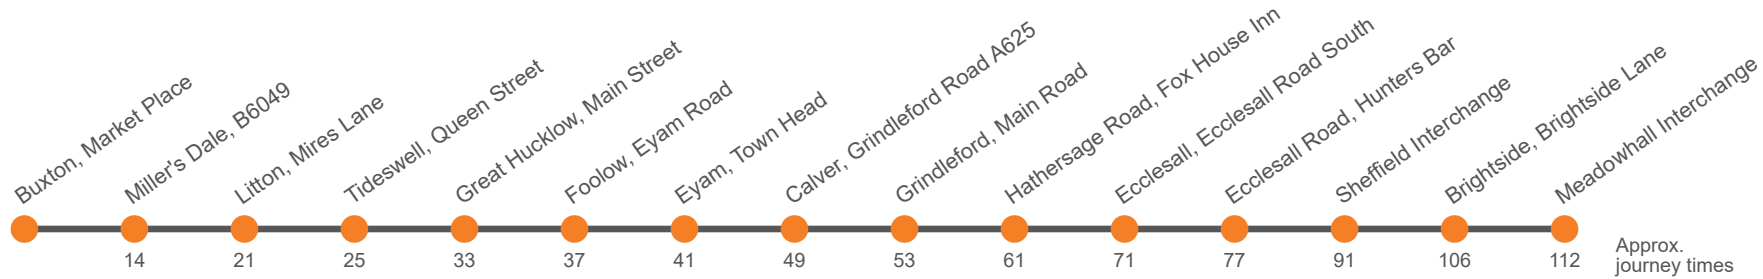

Sunday

Service:	65	65	65	65	65	65
Buxton, adjacent Sylvan Park	...	0903	1114	1319	1520	1723
Buxton, Market Place, Southbound <i>arr</i>	...	0906	1117	1322	1523	1726
Buxton, Market Place, Southbound <i>dep</i>	...	0907	1118	1323	1524	1727
Blackwell Hall Farm, B6049	0811					
Millers Dale, Wormhill Road	0814	0922	1133	1338	1539	1742
Litton School	0820	0929	1140	1345	1546	1748
Tideswell, Fountain Square <i>arr</i>	0825	0934	1145	1350	1551	1753
Tideswell, Fountain Square <i>dep</i>	0828	0937	1148	1353	1554	1756
Great Hucklow, Old Chapel	0834	0943	1154	1359	1600	1802
Foolow, Bulls Head	0838	0947	1158	1403	1604	1806
Eyam, Town Head adj Little Edge	0842	0951	1202	1407	1608	1810
Calver Sough, Grindleford Road A625	0850	0959	1210	1415	1616	1818
Grindleford	0854	1003	1214	1419	1620	1822
Fox House Inn	0902	1012	1223	1428	1629	1830
Ecclesall, Knowle Lane	0911	1022	1233	1438	1639	1840
Ecclesall Road, Rustlings Road	0915	1026	1237	1442	1643	1844
Sheffield Interchange, Stop C1	0928	1039	1250	1455	1656	1857

This service is operated under contract to Derbyshire County Council and also receives funding from the Department for Transport through its Bus Service Improvement Plan Award to the Council