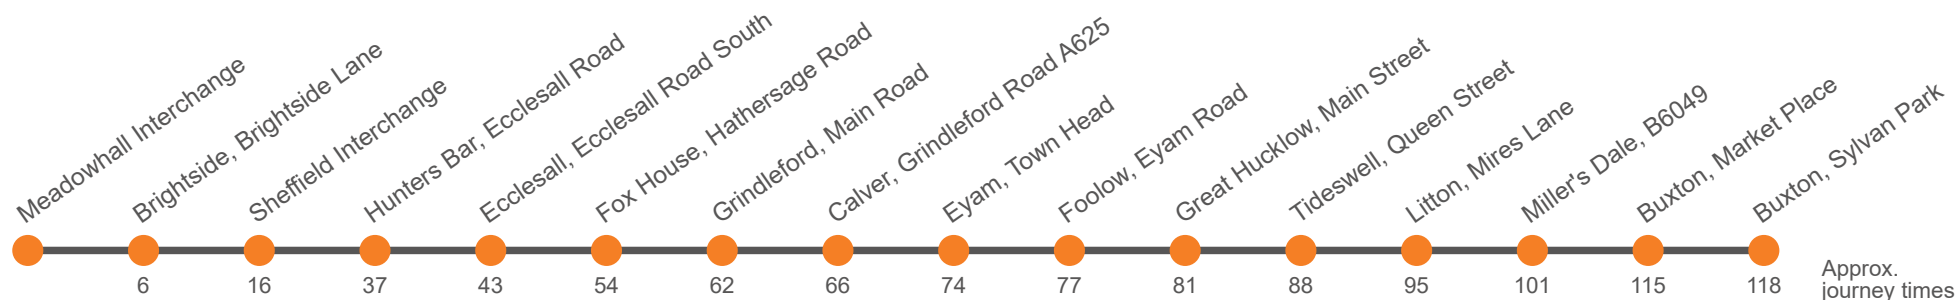

Saturday

Service:	65	65	65	65	65	65
Meadowhall Interchange Stop A4	...	0914	1114	1319	1523	...
Hawke Street, Brightside Lane	...	0920	1120	1325	1529	...
Sheffield Interchange, Stop D2 <i>arr</i>	...	0930	1130	1335	1540	...
Sheffield Interchange, Stop D2 <i>dep</i>	...	0935	1135	1340	1545	1755
Hunters Bar, Junction Road	...	0948	1153	1400	1606	1810
Ecclesall, Knowle Lane	...	0954	1159	1406	1613	1815
Fox House Inn	...	1005	1211	1418	1623	1825
Grindleford, Mount Pleasant	...	1012	1218	1425	1630	1831
Calver Sough, Grindleford Road A625	...	1016	1222	1429	1634	1835
Eyam, Town Head opp Little Edge	...	1024	1230	1437	1642	1843
Foolow, Bulls Head	...	1027	1233	1440	1645	1846
Great Hucklow, Old Chapel		1031	1237	1444	1649	1850
Tideswell, Fountain Square <i>arr</i>	%	1038	1244	1451	1656	1856
Tideswell, Fountain Square <i>dep</i>	0837	1041	1247	1454	1659	1859
Litton School	0841	1045	1251	1458	1703	1903
Miller's Dale, Wormhill Road	0848	1052	1258	1505	1710	1910
Buxton, Market Place, Northbound	0902	1106	1312	1519	1724	1923
Buxton, opposite Sylvan Park	0905	1109	1315	1522	1727	1926

% Bus starts from Chesterfield at 07.50 as Service 66 via Baslow and Eyam to Tideswell.