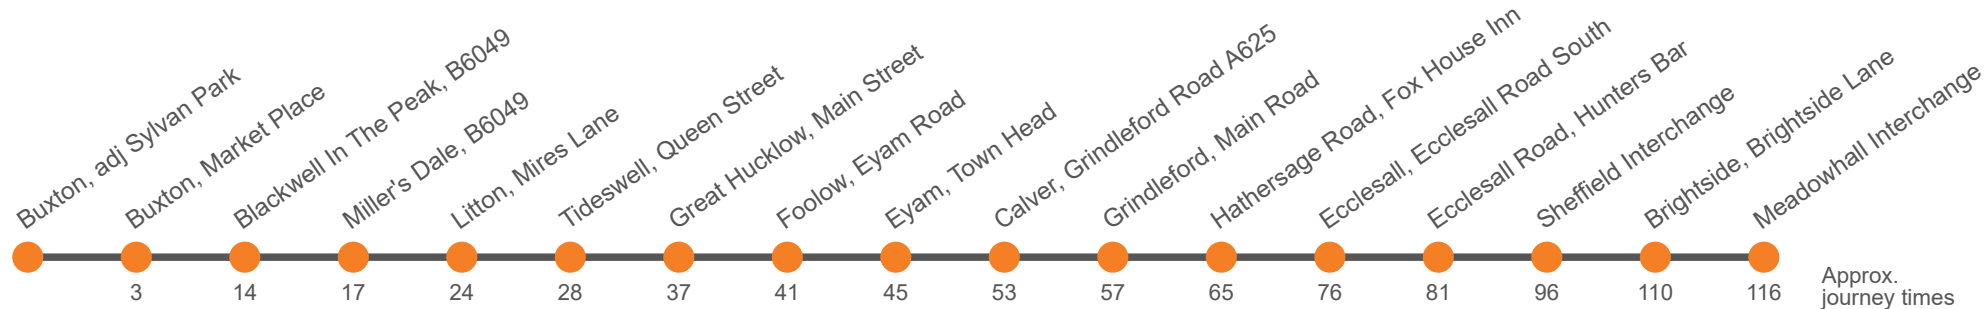

Sunday

Service:	65	65	65	65	65	65
Buxton, adjacent Sylvan Park	...	0903	1114	1319	1520	1723
Buxton, Market Place, Southbound <i>arr</i>	...	0906	1117	1322	1523	1726
Buxton, Market Place, Southbound <i>dep</i>	...	0907	1118	1323	1524	1727
Blackwell Hall Farm, B6049	0811	0919	1130	1335	1536	1739
Millers Dale, Wormhill Road	0814	0922	1133	1338	1539	1742
Litton School	0820	0929	1140	1345	1546	1748
Tideswell, Fountain Square <i>arr</i>	0825	0934	1145	1350	1551	1753
Tideswell, Fountain Square <i>dep</i>	0828	0937	1148	1353	1554	1756
Great Hucklow, Old Chapel	0834	0943	1154	1359	1600	1802
Foolow, Bulls Head	0838	0947	1158	1403	1604	1806
Eyam, Town Head adj Little Edge	0842	0951	1202	1407	1608	1810
Calver Sough, Grindleford Road A625	0850	0959	1210	1415	1616	1818
Grindleford, Mount Pleasant	0854	1003	1214	1419	1620	1822
Fox House Inn	0902	1012	1223	1428	1629	1830
Ecclesall, Knowle Lane	0911	1022	1233	1438	1639	1840
Ecclesall Road, Rustlings Road	0915	1026	1237	1442	1643	1844
Sheffield Interchange, C2	0928	1039	1250	1455	1656	1857

This service is operated under contract to Derbyshire County Council and also receives funding from the Department for Transport through its Bus Service Improvement Plan Award to the Council