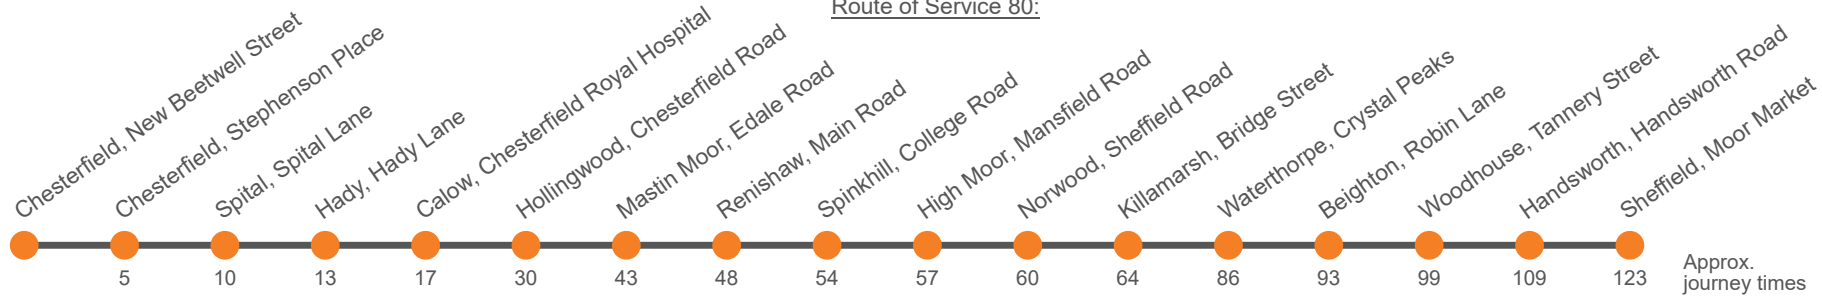

Route of Service 80:

Sunday

Service:	80A	80A	80A	80A	80A	80	80	80	80
Chesterfield, New Beetwell Street, Stop B5	...	0924	24	1724	1824	1924	2024	2124	2224
Chesterfield, Stephenson Place Stop K2	...	0927	27	1727	1827	1927	2027	2127	2227
Spital, Spital Lane/Taylor Crescent	...	0933	33	1733	1833	1933	2033	2133	2233
Hady, Hady Lane/Houldsworth Drive	...	0936	36	1736	1836	1936	2036	2136	2236
Calow, Royal Hospital,	...	0939	39	1739	1839	1939	2039	2139	2239
Ringwood Hall, Chesterfield Road	...	0951	51	1751	1851				
Staveley, Market Street, Stop 2	...	0958	58	1758	1858				
Woodthorpe, Norbriggs Road	...	1003	03	1803	1903				
Mastin Moor, Renishaw Road	...	1006	06	1806	1906				
Renishaw, Community Hall	...	1011	11	1811	1911				
Spinkhill, Bus Turning Circle	0916	1016	16	1816	1916				
High Moor, Woodall Road	0919	1019	19	1819	1919				
Norwood, Rotherham Road Roundabout	0922	1022	22	1822	1922				
Killamarsh, Bridge Street	0925	1025	25	1825	1925				
Killamarsh, Rowan Tree Road	0930	1030	30	1830	1930				
Halfway, Station Road	0935	1035	35	1835	1935				
Mosborough, High Street	0940	1040	40	1840	...				
Birley, Birley Moor Road	0945	1045	45	1845	...				
Manor Top, City Road/Eastern Ave	0951	1051	51	1851	...				
Sheffield Interchange, Bay B5	1001	1101	01	1901	...				
Brimington, Church Street	...	...	...	...	...	1949	2049	2149	2249