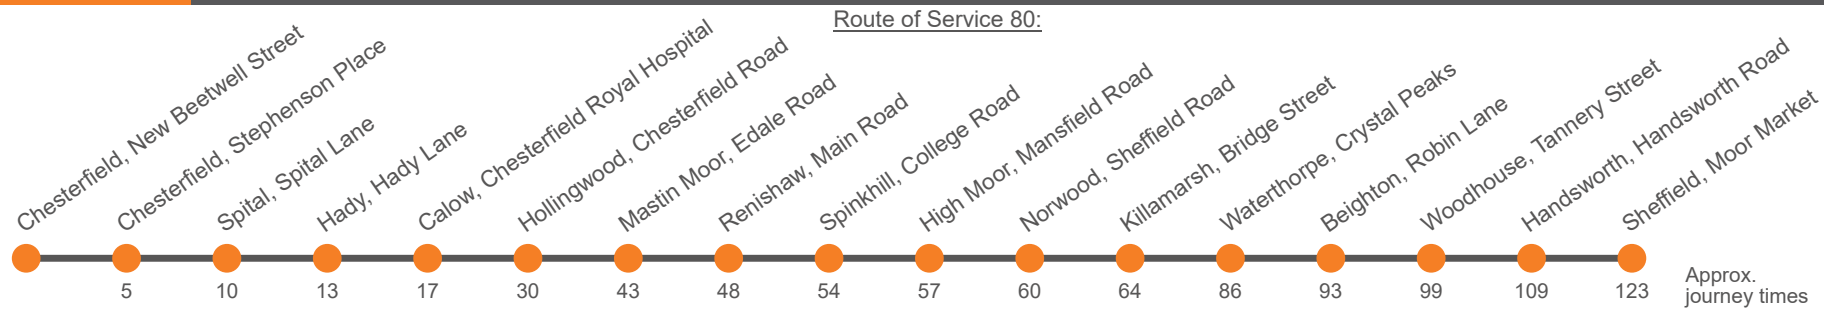

Saturday (continued)

Service:	80A	80A	80A	80A
Chesterfield, New Beetwell Street, Stop B5	1924	2024	2124	2224
Chesterfield, Stephenson Place Stop K2	1927	2027	2127	2227
Spital, Spital Lane/Taylor Crescent	1933	2033	2133	2233
Hady, Hady Lane/Houldsworth Drive	1936	2036	2136	2236
Calow, Royal Hospital,	1939	2039	2139	2239
Ringwood Hall, Chesterfield Road	1951	2051	2151	2251
Staveley, Market Street, Stop 2	1958	2058	2158	2258
Mastin Moor, Miners Welfare				
Woodthorpe, Norbriggs Road	2003	2103	2203	2303
Mastin Moor, Renishaw Road	2006	2106	2206	2306
Renishaw, Community Hall	2011	2111	2211	2311
Spinkhill, Bus Turning Circle	2016	2116	2216	2316
High Moor, Woodall Road	2019	2119	2219	2319
Norwood, Rotherham Road Roundabout	2022	2122	2222	2322
Killamarsh, Bridge Street	2025	2125	2225	2325
Killamarsh, Rowan Tree Road	2030	2130	2230	2330
Sothall, Hartland Avenue				
Crystal Peaks, Bus Station				
Beighton, Woodhouse Crescent				
Woodhouse, Tannery Close				
Handsworth, Richmond Road				
Halfway, Station Road	2035	2135	2235	2335
Mosborough, High Street	2040	...	...	...
Birley, Birley Moor Road	2045	...	...	...
Manor Top, City Road/Eastern Ave	2051	...	...	...
Sheffield Interchange, Bay B5	2101	...	...	...
Sheffield, Eyre Street, Moor Market Stop ES3	...	...	...	...