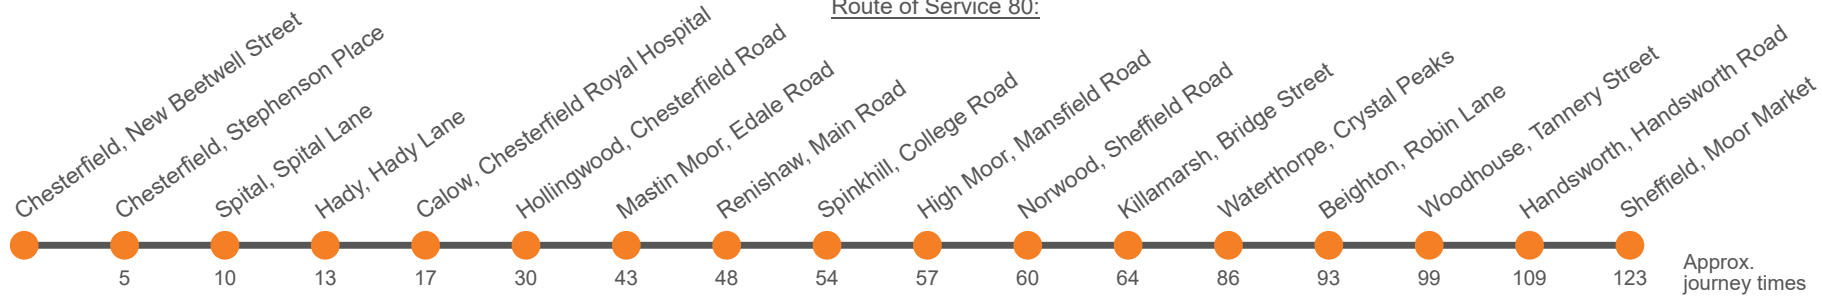

Route of Service 80:

Monday to Friday (continued)

Service:	80	80	80A	80A	80A	80A	80A
Chesterfield, New Beetwell Street, Stop B5	1644	1734	1824	1924	2024	2124	2224
Chesterfield, Stephenson Place Stop K2	1649	1739	1827	1927	2027	2127	2227
Spital, Spital Lane/Taylor Crescent	1656	1746	1833	1933	2033	2133	2233
Hady, Hady Lane/Houldsworth Drive	1659	1749	1836	1936	2036	2136	2236
Calow, Royal Hospital,	1703	1753	1839	1939	2039	2139	2239
Ringwood Hall, Chesterfield Road	1718	1806	1851	1951	2051	2151	2251
Staveley, Market Street, Stop 2	1725	1813	1858	1958	2058	2158	2258
Mastin Moor, Miners Welfare	1733	1820					
Woodthorpe, Norbriggs Road			1903	2003	2103	2203	2303
Mastin Moor, Renishaw Road			1906	2006	2106	2206	2306
Renishaw, Community Hall	1738	1825	1911	2011	2111	2211	2311
Spinkhill, Bus Turning Circle	1744	1831	1916	2016	2116	2216	2316
High Moor, Woodall Road	1747	1834	1919	2019	2119	2219	2319
Norwood, Rotherham Road Roundabout	1750	1837	1922	2022	2122	2222	2322
Killamarsh, Bridge Street	1755	1842	1925	2025	2125	2225	2325
Killamarsh, Rowan Tree Road	1801	1847	1930	2030	2130	2230	2330
Sothall, Hartland Avenue	1809	1855					
Crystal Peaks, Bus Station	1816	1902					
Beighton, Woodhouse Crescent	1822	...					
Woodhouse, Tannery Close	1828	...					
Handsworth, Richmond Road	1837	...					
Halfway, Station Road		...	1935	2035	2135	2235	2335
Mosborough, High Street		...	1940	2040	...	...	...
Birley, Birley Moor Road		...	1945	2045	...	...	...
Manor Top, City Road/Eastern Ave		...	1951	2051	...	...	...
Sheffield Interchange, Bay B5		...	2001	2101	...	...	...
Sheffield, Eyre Street, Moor Market Stop ES3	1851	...	...	...	...	...	...