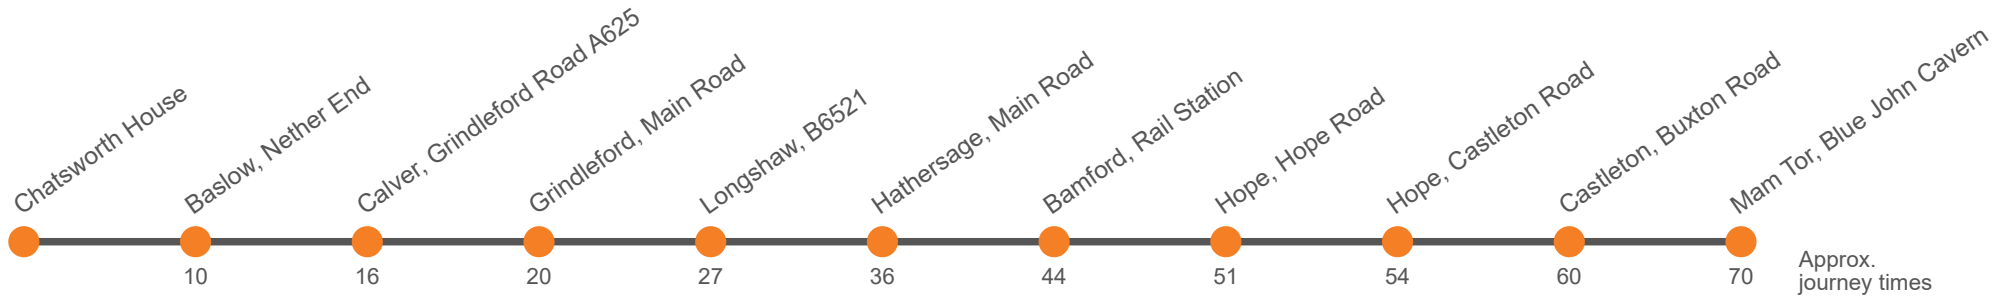

Sunday 12/05/2024 until 20/10/2024 Only

Codes	PSU	PSU	PSU	PSU	PSU	PSU	PSU	PSU	PSU	PSU	PSU	PSU	PSU
Meadowhead, Chesterfield Road South	0848	...	...	0938	...	...	...	...	...	...	...	...	...
Woodseats, Library	0854	...	...	0944	...	...	...	...	...	...	...	...	...
Pingle Road, Abbeydale Road South		...	...	0958	...	...	...	...	...	...	...	...	...
Totley, Main Avenue		...	...	1008	...	...	...	...	...	...	...	...	...
Owler Bar, opp Peacock Hotel		...	...	1014	...	...	...	...	...	...	...	...	...
Chesterfield, Railway Station		0912	...		1012	...	...	...	...	...	...	...	...
Chesterfield, Cavendish Street, Stop U2		0914	...		1014	...	...	...	...	...	...	...	...
Chesterfield, New Beetwell Street, Stop B12		0920	...		1020	...	...	...	...	...	...	...	...
Brookside, Brookfield Community School		0927	...		1027	...	...	...	...	...	...	...	...
Abbeydale Road, Carter Knowle Road	0903		...			...	...	...	...	...	...	...	...
Ecclesall, Knowle Lane	0912		...			...	...	...	...	...	...	...	...
Fox House Inn	0927		...			...	...	...	...	...	...	...	...
Chatsworth House			1000			1100	1200	1300	1400	1500	1600	1700	
Baslow, Nether End		0940	1010	1028	1040	1110	1210	1310	1410	1510	1610	1710	
Calver Sough, Grindleford Road A625			1016			1116	1216	1316	1416	1516	1616	1716	
Grindleford, Mount Pleasant			1020			1120	1220	1320	1420	1520	1620	1720	
Longshaw, B6521 opp Lodge			1027			1127	1227	1327	1427	1527	1627	1727	
Hathersage, Main Road opp George Hotel	0936		1036			1136	1236	1336	1436	1536	1636	1736	
Bamford Station	0944		1044			1144	1244	1344	1444	1544	1644	1744	
Hope, Station Road End	0951		1051			1151	1251	1351	1451	1551	1651	1751	
Hope Church	0954		1054			1154	1254	1354	1454	1554	1654	1754	
Castleton, Bus Station													1759
Castleton, Visitor Centre	1000		1100			1200	1300	1400	1500	1600	1700		...
Mam Tor, Blue John Cavern	1010		1110			1210	1310	1410	1510	1610	1710		...
Chatsworth House	...	0950	...	1038	1050	...	...	...	...	...	...	...	...

PSU Operates on Sundays & Bank Holiday Mondays 12/05/2024 until 20/10/2024