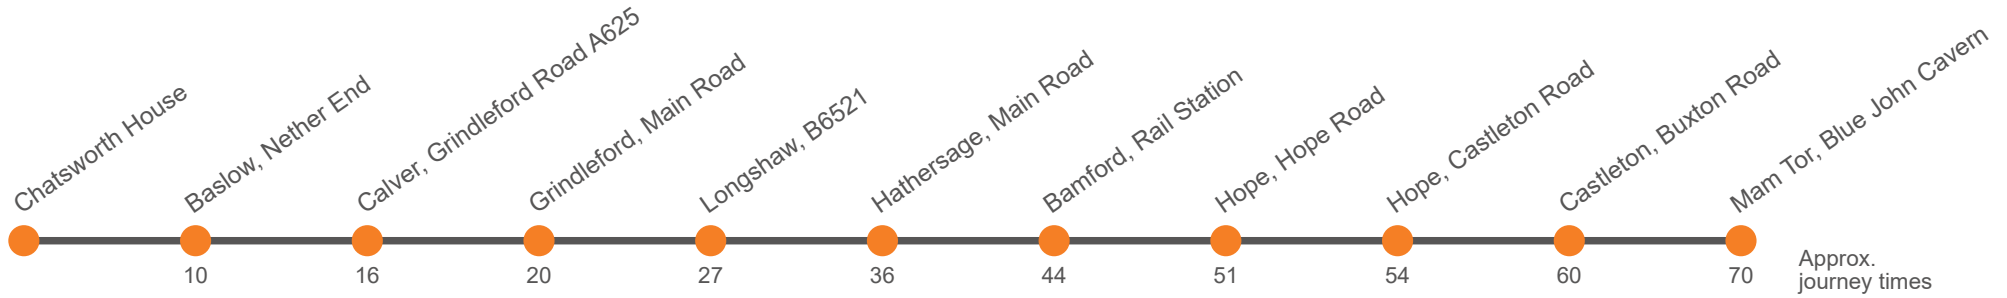

Saturday 11/05/2024 until 26/10/2024 Only

Codes	PSA	PSA	PSA	PSA	PSA	PSA	PSA	PSA	PSA	PSA	PSA	PSA	PSA
Meadowhead, Chesterfield Road South	0848	...	...	0938	...	...	...	...	...	...	...	...	...
Woodseats, Library	0854	...	...	0944	...	...	...	...	...	...	...	...	...
Pingle Road, Abbeydale Road South		...	...	0958	...	...	...	...	...	...	...	...	...
Totley, Main Avenue		...	...	1008	...	...	...	...	...	...	...	...	...
Owler Bar, opp Peacock Hotel		...	...	1014	...	...	...	...	...	...	...	...	...
Chesterfield, Railway Station		0912	...		1012	...	...	...	...	...	...	...	...
Chesterfield, Cavendish Street, Stop U2		0914	...		1014	...	...	...	...	...	...	...	...
Chesterfield, New Beetwell Street, Stop B12		0920	...		1020	...	...	...	...	...	...	...	...
Brookside, Brookfield Community School		0927	...		1027	...	...	...	...	...	...	...	...
Abbeydale Road, Carter Knowle Road	0903		...			...	...	...	...	...	...	...	...
Ecclesall, Knowle Lane	0912		...			...	...	...	...	...	...	...	...
Fox House Inn	0927		...			...	...	...	...	...	...	...	...
Chatsworth House			1000			1100	1200	1300	1400	1500	1600	1700	
Baslow, Nether End		0940	1010	1028	1040	1110	1210	1310	1410	1510	1610	1710	
Calver Sough, Grindleford Road A625			1016			1116	1216	1316	1416	1516	1616	1716	
Grindleford, Mount Pleasant			1020			1120	1220	1320	1420	1520	1620	1720	
Longshaw, B6521 opp Lodge			1027			1127	1227	1327	1427	1527	1627	1727	
Hathersage, Main Road opp George Hotel	0936		1036			1136	1236	1336	1436	1536	1636	1736	
Bamford Station	0944		1044			1144	1244	1344	1444	1544	1644	1744	
Hope, Station Road End	0951		1051			1151	1251	1351	1451	1551	1651	1751	
Hope Church	0954		1054			1154	1254	1354	1454	1554	1654	1754	
Castleton, Bus Station													1759
Castleton, Visitor Centre	1000		1100			1200	1300	1400	1500	1600	1700	...	
Mam Tor, Blue John Cavern	1010		1110			1210	1310	1410	1510	1610	1710	...	
Chatsworth House	...	0950	...	1038	1050	...	...	...	...	...	...	...	...

PSA Operates on Saturdays 11/05/2024 until 26/10/2024