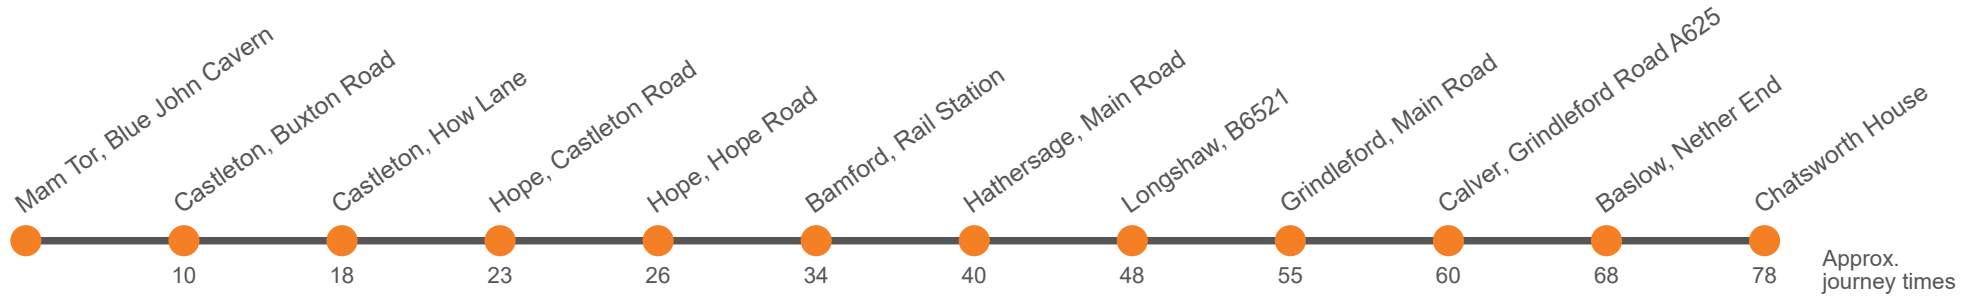

Sunday 12/05/2024 until 20/10/2024 Only

Codes	PSU	PSU	PSU	PSU	PSU	PSU
Mam Tor, Blue John Cavern	1020	20	1620	...	1720	...
Castleton, Visitor Centre	1030	30	1630	...	1730	...
Castleton, Bus Station <i>arr</i>	1033	33	1633	...	1733	...
Castleton, Bus Station <i>dep</i>	1038	38	1638	...	1738	1813
Hope, Post Office	1043	43	1643	...	1743	1818
Hope, Station Road End	1046	46	1646	...	1746	1821
Bamford Station	1054	54	1654	...	1754	1829
Hathersage, Main Road, Bank House	1100	00	1700	...	1800	1835
Longshaw, B6521 adj Lodge	1108	08	1708	...		1842
Grindleford, Mount Pleasant	1115	15	1715	...		1849
Calver Sough, Grindleford Road A625	1120	20	1720	...		1854
Baslow, Nether End	1128	28	1728	...		
Chatsworth House	1138	38	1738	1743		
Baslow, Nether End	...	...	...	1752		1901
Fox House Inn	...	...	...		1808	
Ecclesall, Knowle Lane	...	...	...		1823	
Abbeydale Road, Carter Knowle Road	...	...	...		1832	
Owler Bar, adj Peacock Hotel	...	...	...	1806		
Totley, Baslow Road/Main Avenue	...	...	...	1812		
Hartington Avenue, Abbeydale Road South	...	...	...	1820		
Woodseats, Cobnar Road	...	...	...	1831	1838	
Meadowhead, Double Tree Hotel	...	...	...	1837	1844	
Brookside, Brookfield Community School	...	...	...	...	...	1914
Chesterfield, New Beetwell Street, Stop B9	...	...	...	...	...	1921
Chesterfield, Cavendish Street, Stop T3	...	...	...	...	...	1923
Chesterfield, Railway Station	...	...	...	...	...	1925

PSU Operates on Sundays & Bank Holiday
Mondays 12/05/2024 until 20/10/2024

Then at these mins past the hour until