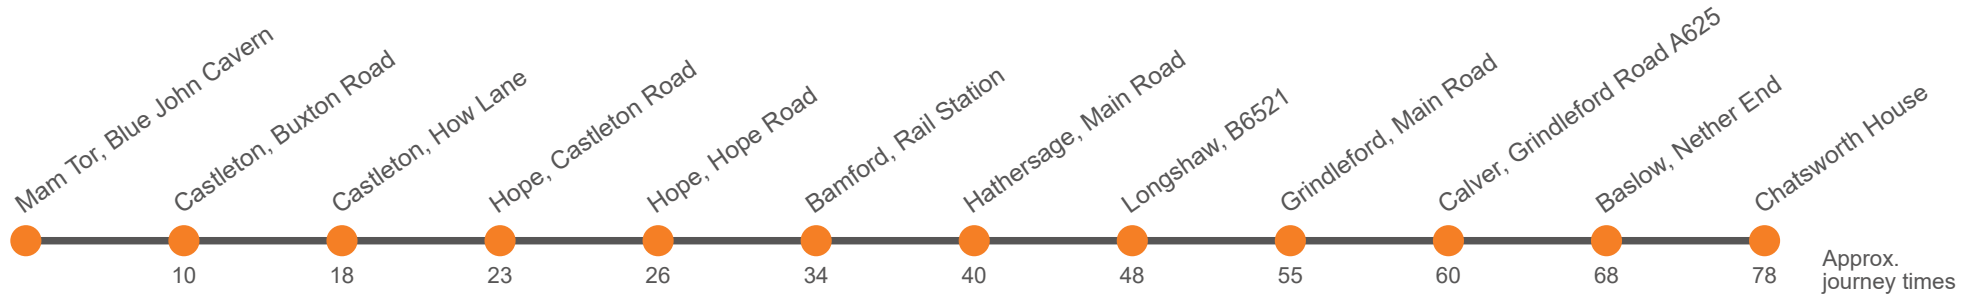

Monday to Friday 13/05/2024 to 04/10/2024 Only

Codes	PMF	PMF	PMF	PMF	PMF	PMF
Mam Tor, Blue John Cavern	1020	20	1620	...	1720	...
Castleton, Visitor Centre	1030	30	1630	...	1730	...
Castleton, Bus Station <i>arr</i>	1033	33	1633	...	1733	...
Castleton, Bus Station <i>dep</i>	1038	38	1638	...	1738	1813
Hope, Post Office	1043	43	1643	...	1743	1818
Hope, Station Road End	1046	46	1646	...	1746	1821
Bamford Station	1054	54	1654	...	1754	1829
Hathersage, Main Road, Bank House	1100	00	1700	...	1800	1835
Longshaw, B6521 adj Lodge	1108	08	1708	...		1842
Grindleford, Mount Pleasant	1115	15	1715	...		1849
Calver Sough, Grindleford Road A625	1120	20	1720	...		1854
Baslow, Nether End	1128	28	1728	...		
Chatsworth House	1138	38	1738	1743		
Baslow, Nether End	...	...	...	1752		1901
Fox House Inn	...	...	...		1808	
Ecclesall, Knowle Lane	...	...	...		1823	
Abbeydale Road, Carter Knowle Road	...	...	...		1832	
Owler Bar, adj Peacock Hotel	...	...	...	1806		
Totley, Baslow Road/Main Avenue	...	...	...	1812		
Hartington Avenue, Abbeydale Road South	...	...	...	1820		
Woodseats, Cobnar Road	...	...	...	1831	1838	
Meadowhead, Double Tree Hotel	...	...	...	1837	1844	
Brookside, Brookfield Community School	...	...	...	...	...	1914
Chesterfield, New Beetwell Street, Stop B9	...	...	...	...	...	1921
Chesterfield, Cavendish Street, Stop T3	...	...	...	...	...	1923
Chesterfield, Railway Station	...	...	...	...	...	1925

PMF Operates Mondays-Fridays 13/05/2024 to 04/10/2024

Then at these mins past the hour until