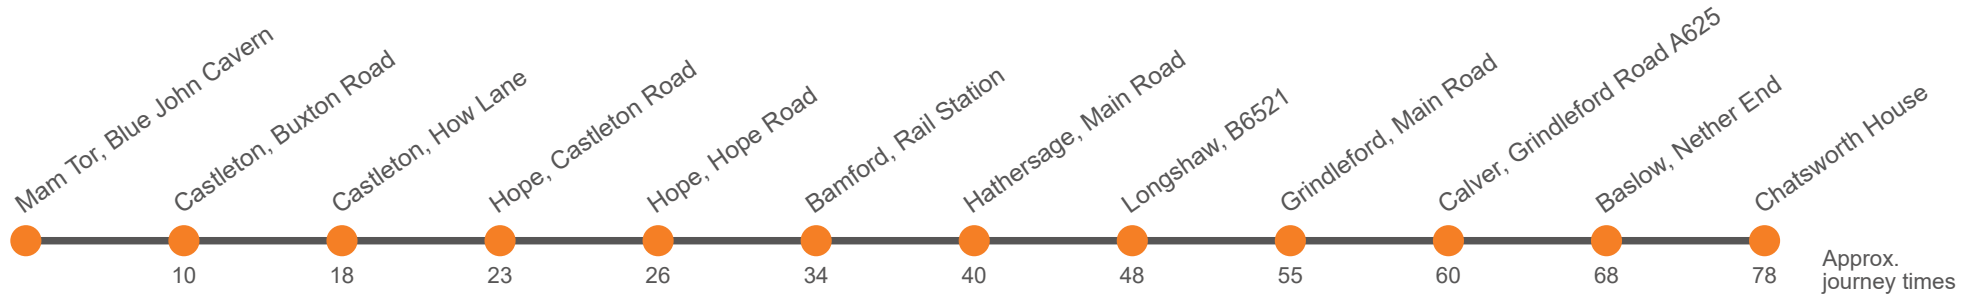

PMF Operates Mondays-Fridays 13/05/2024 to 04/10/2024

Then at these mins past the hour until

Saturday 11/05/2024 until 26/10/2024 Only

Codes	PSA	PSA	PSA	PSA	PSA	PSA
Mam Tor, Blue John Cavern	1020	20	1620	...	1720	...
Castleton, Visitor Centre	1030	30	1630	...	1730	...
Castleton, Bus Station <i>arr</i>	1033	33	1633	...	1733	...
Castleton, Bus Station <i>dep</i>	1038	38	1638	...	1738	1813
Hope, Post Office	1043	43	1643	...	1743	1818
Hope, Station Road End	1046	46	1646	...	1746	1821
Bamford Station	1054	54	1654	...	1754	1829
Hathersage, Main Road, Bank House	1100	00	1700	...	1800	1835
Longshaw, B6521 adj Lodge	1108	08	1708	...		1842
Grindleford, Mount Pleasant	1115	15	1715	...		1849
Calver Sough, Grindleford Road A625	1120	20	1720	...		1854
Baslow, Nether End	1128	28	1728	...		
Chatsworth House	1138	38	1738	1743		
Baslow, Nether End	1752		1901
Fox House Inn		1808	
Ecclesall, Knowle Lane		1823	
Abbeydale Road, Carter Knowle Road		1832	
Owler Bar, adj Peacock Hotel	1806		
Totley, Baslow Road/Main Avenue	1812		
Hartington Avenue, Abbeydale Road South	1820		
Woodseats, Cobnar Road	1831	1838	
Meadowhead, Double Tree Hotel	1837	1844	
Brookside, Brookfield Community School	1914
Chesterfield, New Beetwell Street, Stop B9	1921
Chesterfield, Cavendish Street, Stop T3	1923
Chesterfield, Railway Station	1925