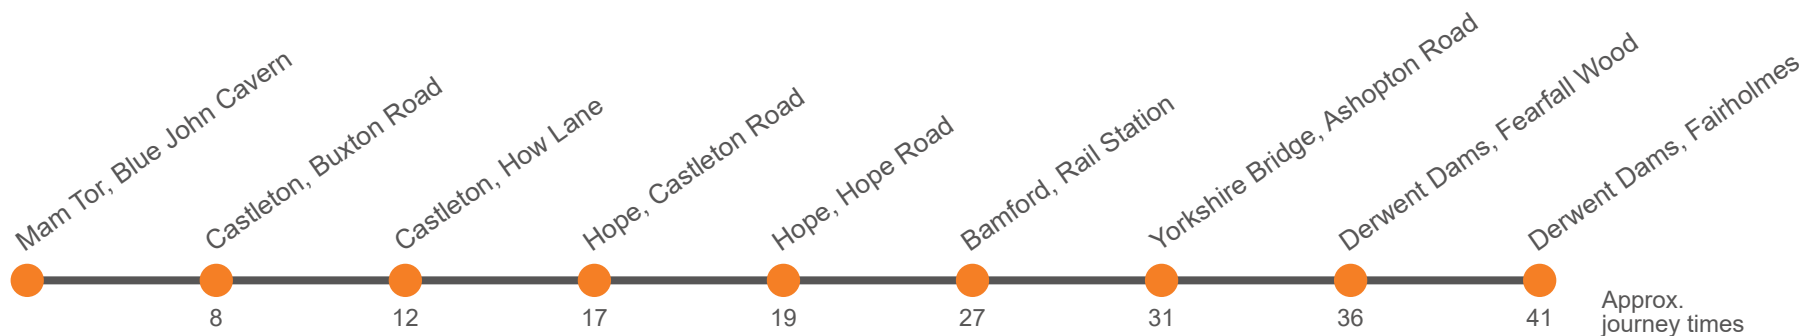

Saturday, Sunday and Bank Holidays only

Mam Tor, Blue John Cavern	...	1029	1129	1229	1329	1509	1609	1709	...
Castleton, Visitor Centre	...	1037	1137	1237	1337	1517	1617	1717	...
Castleton, Bus Station <i>arr</i>	...	1038	1138	1238	1338	1518	1618	1718	...
Castleton, Bus Station <i>dep</i>	...	1041	1141	1241	1341	1521	1621	1720	1737
Hope, Post Office	...	1046	1146	1246	1346	1526	1626	1725	1742
Hope, Station Road End	...	1048	1148	1248	1348	1528	1628	1727	1744
Bamford Station	1009	1056	1156	1256	1356	1536	1636	1734	
Yorkshire Bridge Hotel	1013	1100	1200	1300	1400	1540	1640		
Derwent Dams, Fearfall Wood	1018	1105	1205	1305	1405	1545	1645		
Derwent Dams, Fairholmes	1023	1110	1210	1310	1410	1550	1650		
Hathersage, Little John Hotel	...	...	...	...	...	...	...	1739	
Grindleford, Mount Pleasant	...	...	...	...	...	...	...	1745	
Calver Sough, Grindleford Road A625	...	...	...	...	...	...	...	1749	
Baslow, Nether End	...	...	...	...	...	...	...	1755	
Brookside, Brookfield Community School	...	...	...	...	...	...	...	1807	
Hathersage, Bank House	...	...	...	...	...	...	...		1752
Owler Bar, adj Peacock Hotel	...	...	...	...	...	...	...		1804
Millthorpe Village, New Road	...	...	...	...	...	...	...		1809
Newbold, Nags Head	...	...	...	...	...	...	...		1821
Chesterfield, New Beetwell Street, Stop B1	...	...	...	...	...	...	...	1813	
Chesterfield, Cavendish Street, Stop T2	...	...	...	...	...	...	...	1815	
Chesterfield, Railway Station	...	...	...	...	...	...	...	1817	1827
Chesterfield, Cavendish Street, Stop U2	...	...	...	...	...	...	...	...	1829

No service on Monday to Friday