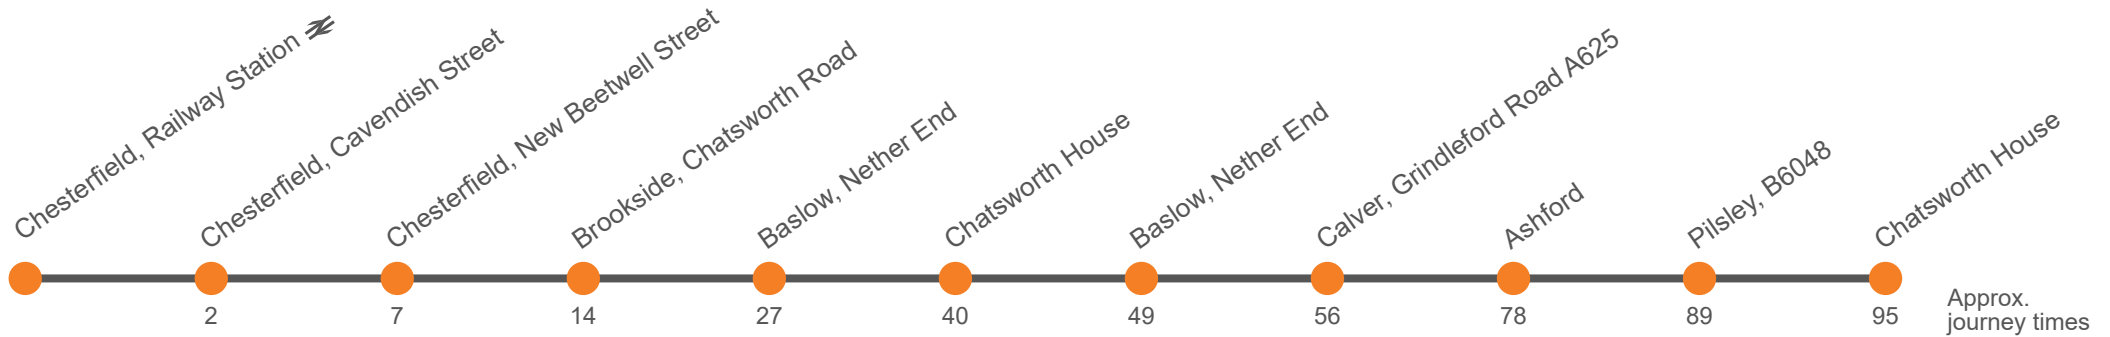

Saturday and Sunday from 30 09 2023 until 24 12 2023

Codes	PS	PS	PS	PS	PS		PS	PS		PS	PS	PS	PS
Chesterfield, Railway Station	0910	0940	...	...	...		...	...		...	...	...	...
Chesterfield, Cavendish Street, Stop U2	0912	0942	...	...	...		...	...		...	...	...	...
Chesterfield, New Beetwell Street, Stop B12	0917	0947	...	...	...		...	...		...	...	...	...
Brookside, Brookfield Community School	0924	0954	...	...	...		...	...		...	...	...	...
Baslow, Nether End	0937	1007	...	...	...	Then at these mins past the hour	...	...		...	...	...	...
Chatsworth House <i>arr</i>	0946	1016	...	...	...		...	...		...	...	...	...
Chatsworth House <i>dep</i>	0950	1020	1050	1120	1150		20	50	until	1550	1620	1650	1720
Baslow, Nether End	0959	1029	1059	1129	1159		29	59		1559	1629	1659	1729
Calver Sough, Grindleford Road A625	1006	1036	1106	1136	1206		36	06		1606	1636	1706	1736
Bakewell, Buxton Road, Stand A	1020	1050	1120	1150	1220	50	20		1620	1650	1720	1750	
Ashford-in-the-water, Ashford Arms	1028	1058	1128	1158	1228	58	28		1628	1658	1728	1758	
Pilsley, School	1039	1109	1139	1209	1239	09	39		1639	1709	1739	1809	
Chatsworth House <i>arr</i>	1045	1115	1145	1215	1245	15	45		1645	1715	1745	1815	
Chatsworth House <i>dep</i>	...	...	...	...	...	...	...		...	...	1749	1819	
Baslow, Nether End	...	...	...	...	...	...	...		...	...	1758	1828	
Brookside, Brookfield Community School	...	...	...	...	...	...	...		...	...	1811	1841	
Chesterfield, New Beetwell Street, Stop B9	...	...	...	...	...	...	...		...	...	1818	1848	
Chesterfield, Cavendish Street, Stop T3	...	...	...	...	...	...	...		...	...	1820	1850	
Chesterfield, Railway Station	...	...	...	...	...	...	...		...	...	1822	1852	

PS 'Peak Sightseer' - This service operates daily 01 07 2023 - 29 09 2023; then weekends only 30 09 2023 - 24 12 2023.

Service 65 Passengers - Change at Calver Sough Crossroads to/from the Peak Sightseer.

Please Note - Derbyshire Goldcard and other ENCTS cards are not valid for free travel on the Peak Sightseer but will get a discount of one-third off the adult fare. Holders of a Derbyshire Wayfarer ticket will get a discount of one-third off the adult single fare. The £2 Fare Cap does not apply on this service.

This service is partly funded by the Department for Transport through its Bus Service Improvement Plan Award to Derbyshire County Council