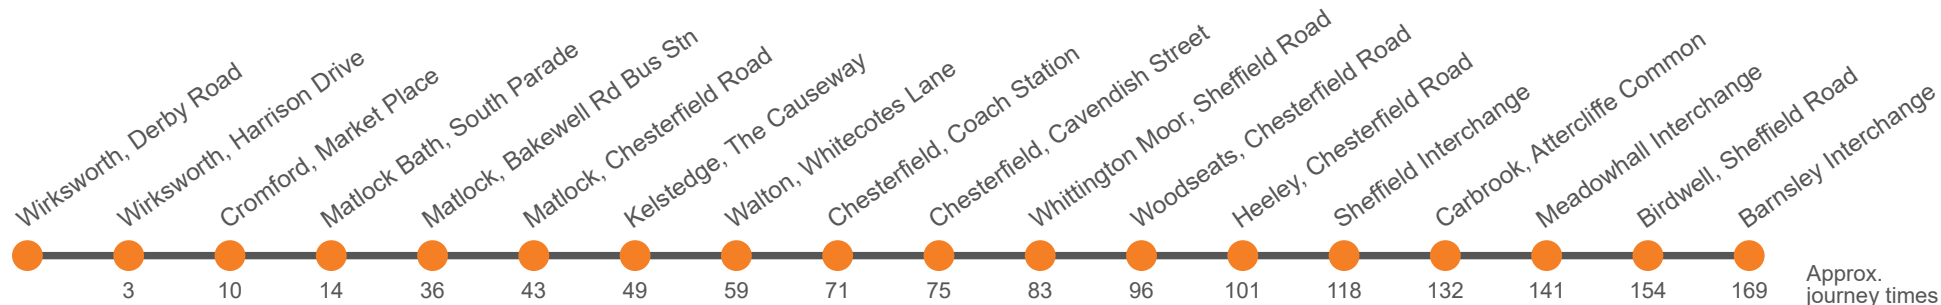

Sunday (continued)

Wirksworth, Derby Road/Oat Hill	...	...	...	...	...
Wirksworth, Market Place	...	...	...	...	...
Cromford, Market Place	...	...	...	...	...
Matlock Bath, Fishpond Hotel	...	...	...	...	...
Matlock, Bakewell Rd Bus Stn Stand 1	1815	1915	...	...	...
Matlock, Duke Of Wellington	1822	1922	...	...	...
Kelstedge, Inn	1828	1928	...	...	...
Matlock Moor, Wirestone Lane, Matlock Farm Park			...	...	...
Walton, Hospital	1838	1938	...	...	...
Chesterfield, Coach Station, Bay C <i>arr</i>	1844	1944	...	...	...
Chesterfield, Coach Station, Bay C <i>dep</i>	1847	1947	2047	2147	2247
Chesterfield, Cavendish Street, Stop T2	1850	1950	2050	2150	2250
Whittington Moor, Lidl	1856	1956	2056	2156	2256
Woodseats, Library	1908	2008	2108	2208	2308
Heeley, Retail Park	1912	2012	2112	2212	2312
Sheffield Interchange, D4	1921	2021	2121	2221	2321
Sheffield Interchange, C2 <i>arr</i>	...	...	...	...	...
Sheffield Interchange, C2 <i>dep</i>	...	...	...	...	...
Carbrook, Arena Square	...	...	...	...	...
Meadowhall Interchange Stop C4	...	...	...	...	...
Birdwell, Chapel Street	...	...	...	...	...
Barnsley Interchange Stop A1	...	...	...	...	...