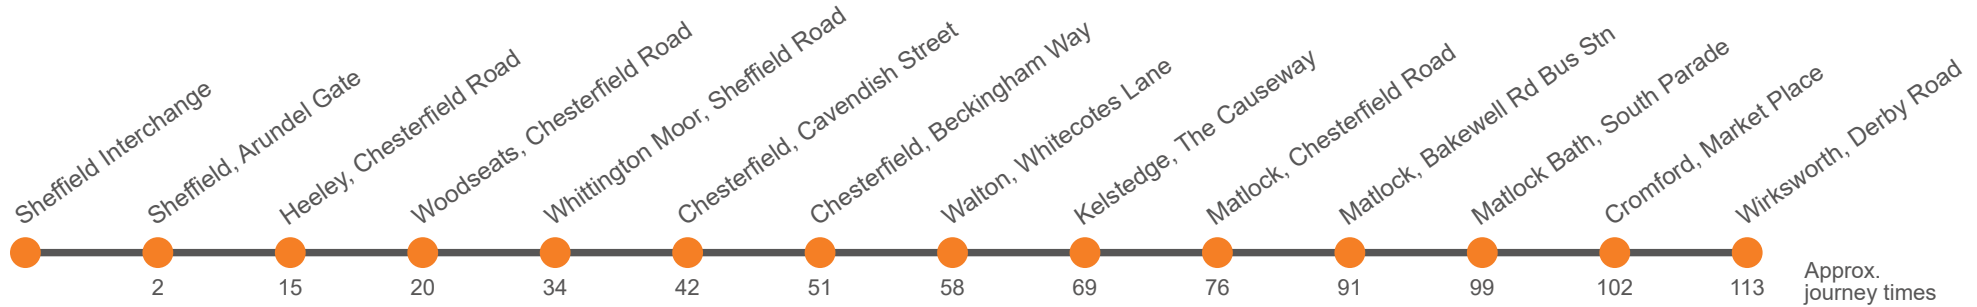

Approx. journey times

Saturday

Codes	MFP										
Barnsley Interchange Stop A1	...	...	...	0713	...	0813	...	0913	...	1011	...
Birdwell, Chapel Street	...	...	...	0725	...	0826	...	0926	...	1025	...
Meadowhall Interchange Stop A4	...	...	...	0742	...	0843	...	0943	...	1042	...
Carbrook, Arena Square	...	...	...	0748	...	0849	...	0950	...	1049	...
Sheffield Interchange, D4 <i>arr</i>	...	...	...	0759	...	0900	...	1001	...	1101	...
Sheffield Interchange, D4 <i>dep</i>	...	...	...	0805	0835	0905	0936	1006	1036	1106	1136
Sheffield, Arundel Gate, Stop AG12	...	...	...	0807	0838	0908	0939	1009	1039	1109	1139
Heeley, Retail Park	...	...	...	0816	0847	0918	0950	1020	1050	1122	1152
Woodseats, Cobnar Road	...	...	...	0820	0851	0923	0955	1025	1055	1127	1157
Whittington Moor, Lidl	...	...	...	0833	0904	0936	1008	1038	1108	1140	1210
Cavendish Street, Cavendish Street	0723	0733	0830	0840	0912	0944	1016	1046	1116	1148	1218
Chesterfield, Coach Station, Bay D <i>arr</i>	0727	0737	0834	0844	0916	0948	1020	1050	1120	1152	1222
Chesterfield, Coach Station, Bay D <i>dep</i>	0729	0739	0836	0859	0924	0954	1025	1055	1125	1157	1227
Walton, Hospital	0735	0745	0842	0905	0930	1000	1031	1102	1132	1204	1234
Kelstedge, Inn	0745	0755	0852	0915	0940		1041	1112	1142	1214	1244
Matlock Moor, Wirestone Lane, Matlock Farm Park						1015					
Matlock, Duke Of Wellington	0751	0801	0858	0921	0946	1023	1048	1119	1149	1221	1251
Matlock, Bakewell Rd Bus Stn Stand 1		0806		0927		1030		1129		1232	
Matlock, Bakewell Rd Bus Stn Stand 6 (M&S lay-by) <i>arr</i>	0756	...	0904	...	0953	...	1058	...	1200	...	1302
Matlock, Bakewell Rd Bus Stn Stand 6 (M&S lay-by) <i>dep</i>	0804	...	0907	...	1000	...	1103	...	1205	...	1307
Matlock Bath, Fishpond Hotel	0811	...	0914	...	1007	...	1111	...	1213	...	1315
Cromford, Market Place	0814	...	0917	...	1010	...	1115	...	1217	...	1319
Wirksworth, St John's Street	0822	...	0925	...	1018	...	1123	...	1225	...	1327
Wirksworth, Derby Road/Oat Hill	0825	...	0928	...	1021	...	1126	...	1228	...	1330

MFP This journey calls at Matlock Farm Park and does not serve Kelstedge