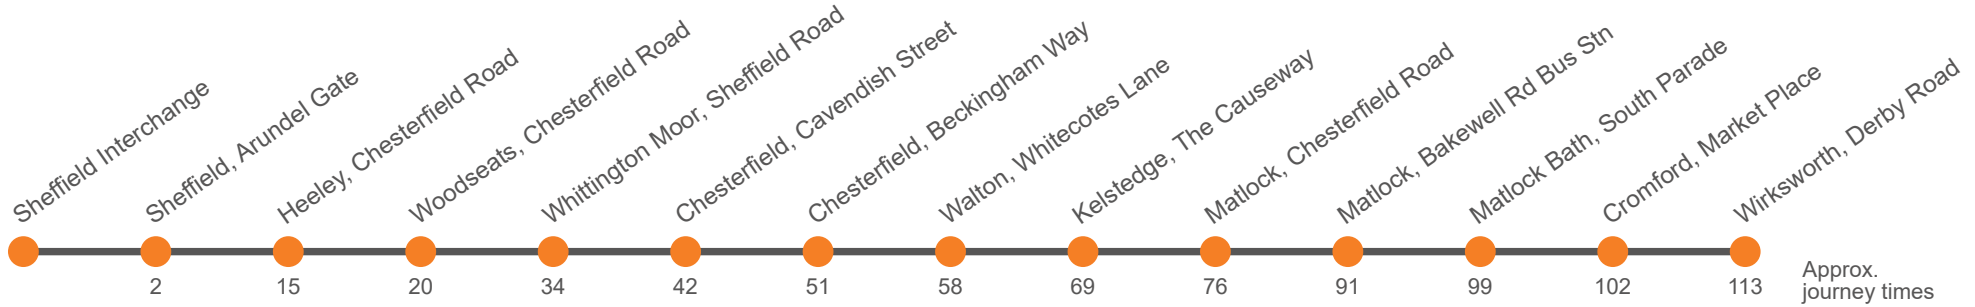

Saturday (continued)

Barnsley Interchange Stop A1	...	1731	...	1838	...	1940	...	2045	...	...	...
Birdwell, Chapel Street	...	1746	...	1851	...	1952	...	2057	...	...	...
Meadowhall Interchange Stop A4	...	1803	...	1907	...	2008	...	2113	...	...	...
Carbrook, Arena Square	...	1812	...	1913	...	2013	...	2118	...	...	...
Sheffield Interchange, D4 <i>arr</i>	...	1825	...	1925	...	2025	...	2130	...	...	...
Sheffield Interchange, D4 <i>dep</i>	1800	1830	1900	1930	...	2030	2050	2130	...	2230	2330
Sheffield, Arundel Gate, Stop AG12	1803	1833	1903	1932	...	2032	2052	2133	...	2232	2332
Heeley, Retail Park	1816	1845	1913	1943	...	2043	2102	2143	...	2242	2342
Woodseats, Cobnar Road	1821	1850	1917	1947	...	2047	2106	2147	...	2246	2346
Whittington Moor, Lidl	1834	1902	1929	1959	...	2059	2117	2159	...	2257	2357
Cavendish Street, Cavendish Street	1842	1909	1936	2006	2035	2106	2123	2206	2235	2303	0003
Chesterfield, Coach Station, Bay D <i>arr</i>	1846	1913	1940	2010	2039	2110	2127	2210	2239	2307	0007
Chesterfield, Coach Station, Bay D <i>dep</i>	1851	...	...	...	2039	...	...	...	2239	...	...
Walton, Hospital	1857	...	...	...	2045	...	...	...	2245	...	...
Kelstedge, Inn	1908	...	...	...	2054	...	...	...	2254	...	...
Matlock Moor, Wirestone Lane, Matlock Farm Park	...	...	...	...	...	...	...	...	...	...	...
Matlock, Duke Of Wellington	1914	...	...	...	2100	...	...	...	2300	...	...
Matlock, Bakewell Rd Bus Stn Stand 1	1922	...	...	...	2106	...	...	...	2306	...	...
Matlock, Bakewell Rd Bus Stn Stand 6 (M&S lay-by) <i>arr</i>	...	...	...	...	...	...	...	...	...	...	...
Matlock, Bakewell Rd Bus Stn Stand 6 (M&S lay-by) <i>dep</i>	...	...	...	...	...	...	...	...	...	...	...
Matlock Bath, Fishpond Hotel	...	...	...	...	...	...	...	...	...	...	...
Cromford, Market Place	...	...	...	...	...	...	...	...	...	...	...
Wirksworth, St John's Street	...	...	...	...	...	...	...	...	...	...	...
Wirksworth, Derby Road/Oat Hill	...	...	...	...	...	...	...	...	...	...	...