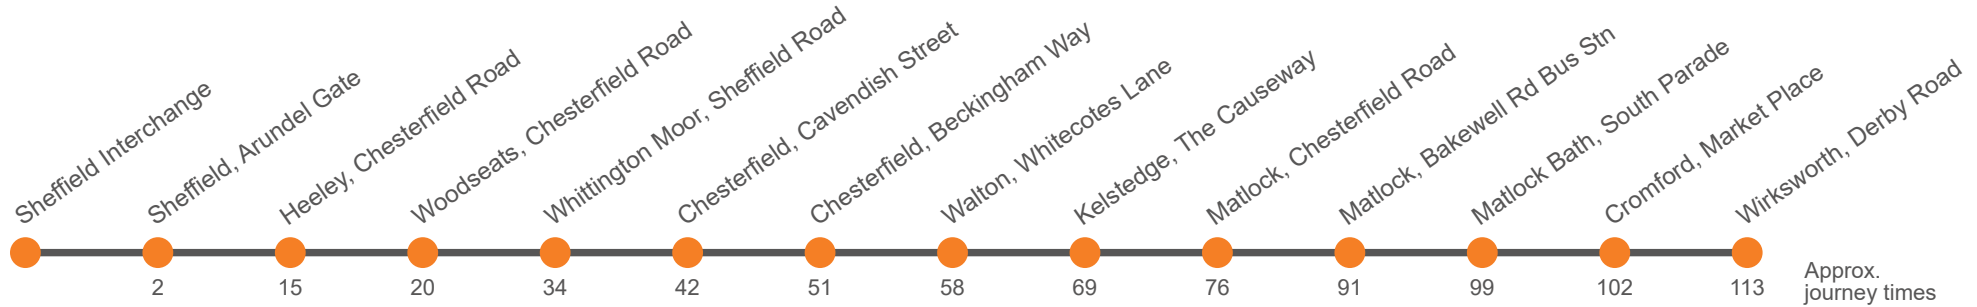

Approx. journey times

Saturday (continued)

Codes	MFP										
Barnsley Interchange Stop A1	1109	...	1213	...	1311	...	1418	...	1518	...	1625
Birdwell, Chapel Street	1124	...	1228	...	1326	...	1433	...	1533	...	1640
Meadowhall Interchange Stop A4	1141	...	1245	...	1343	...	1450	...	1550	...	1658
Carbrook, Arena Square	1149	...	1254	...	1354	...	1501	...	1559	...	1707
Sheffield Interchange, D4 <i>arr</i>	1201	...	1306	...	1406	...	1515	...	1613	...	1720
Sheffield Interchange, D4 <i>dep</i>	1206	1241	1311	1341	1411	1450	1520	1550	1620	1650	1725
Sheffield, Arundel Gate, Stop AG12	1209	1244	1314	1344	1414	1453	1523	1553	1623	1653	1728
Heeley, Retail Park	1222	1257	1327	1357	1427	1507	1537	1607	1637	1707	1742
Woodseats, Cobnar Road	1227	1302	1332	1402	1432	1512	1542	1612	1642	1712	1747
Whittington Moor, Lidl	1240	1315	1345	1415	1445	1525	1555	1625	1655	1725	1800
Cavendish Street, Cavendish Street	1248	1323	1353	1423	1453	1533	1603	1633	1703	1733	1808
Chesterfield, Coach Station, Bay D <i>arr</i>	1252	1327	1357	1427	1457	1537	1607	1637	1707	1737	1812
Chesterfield, Coach Station, Bay D <i>dep</i>	1257	1332	1402	1432	1502	1542	1612	1642	1712	1742	...
Walton, Hospital	1304	1339	1409	1439	1509	1549	1619	1649	1719	1749	...
Kelstedge, Inn		1349	1419	1450	1520	1600	1630	1700	1730	1800	...
Matlock Moor, Wirestone Lane, Matlock Farm Park	1319										...
Matlock, Duke Of Wellington	1327	1356	1426	1457	1527	1607	1637	1707	1737	1807	...
Matlock, Bakewell Rd Bus Stn Stand 1	1338		1437		1537		1647		1746		...
Matlock, Bakewell Rd Bus Stn Stand 6 (M&S lay-by) <i>arr</i>	...	1407	...	1507	...	1617	...	1716	...	1815	...
Matlock, Bakewell Rd Bus Stn Stand 6 (M&S lay-by) <i>dep</i>	...	1412	...	1513	...	1622	...	1721	...	1820	...
Matlock Bath, Fishpond Hotel	...	1420	...	1521	...	1630	...	1729	...	1827	...
Cromford, Market Place	...	1424	...	1525	...	1634	...	1733	...	1830	...
Wirksworth, St John's Street	...	1432	...	1533	...	1642	...	1741	...	1838	...
Wirksworth, Derby Road/Oat Hill	...	1435	...	1536	...	1645	...	1744	...	1841	...

MFP This journey calls at Matlock Farm Park and does not serve Kelstedge