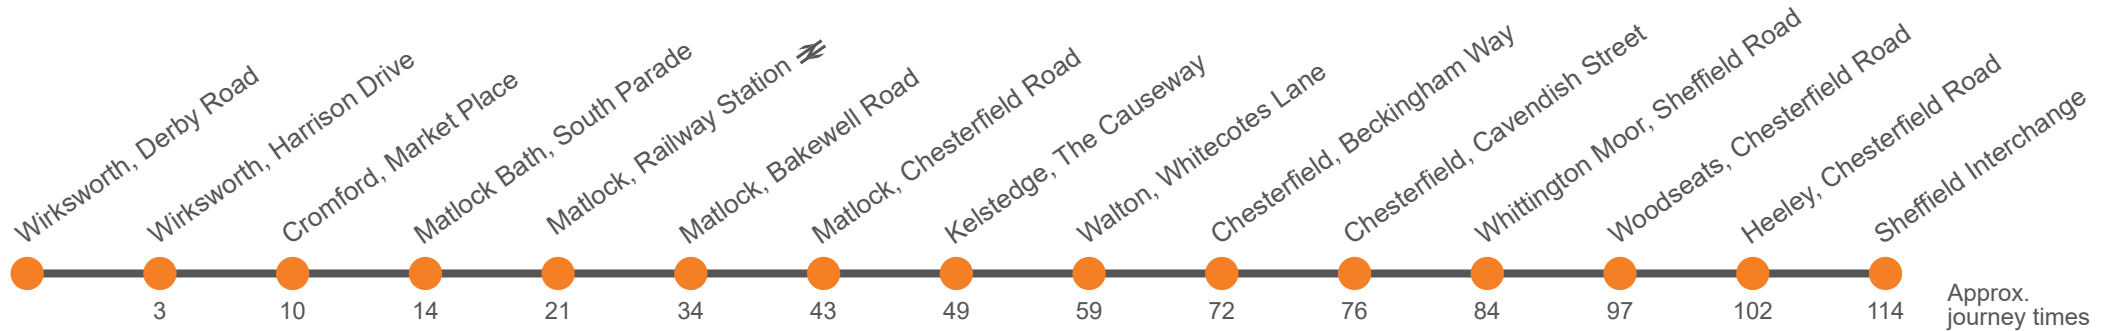

X17

Wirksworth - Barnsley via Matlock - Chesterfield - Sheffield

Effective from: 29/10/2023

Stagecoach Yorkshire

Sunday

Wirksworth, Derby Road/Oat Hill	...	...	...	0934	1034	1134	1234	1334	1434	1534	1634	...	1739
Wirksworth, Market Place	...	...	...	0937	1037	1137	1237	1337	1437	1537	1637	...	1742
Cromford, Market Place	...	...	...	0944	1044	1144	1244	1344	1444	1544	1644	...	1749
Matlock Bath, Fishpond Hotel	...	...	...	0948	1048	1148	1248	1348	1448	1548	1648	...	1753
Matlock, Railway Station, Bay 2	...	...	...	0955	1055	1155	1255	1355	1455	1555	1655	...	1800
Matlock, Bakewell Road, (Stand C) <i>arr</i>	...	...	...	1001	1101	1201	1301	1401	1501	1601	1701	...	1806
Matlock, Bakewell Road, (Stand C) <i>dep</i>	...	...	0910	1010	1110	1210	1310	1410	1510	1610	1710	1805	1815
Matlock, Duke Of Wellington	...	...	0917	1017	1117	1217	1317	1417	1518	1618	1718	1812	1822
Kelstedge, Inn	...	...	0923	1023	1123	1223	1323	1423	1524	1624	1724	1818	1828
Walton, Hospital	...	...	0933	1033	1133	1233	1333	1433	1534	1634	1734	1828	1838
Chesterfield, Coach Station, Bay C <i>arr</i>	...	...	0940	1040	1140	1240	1340	1440	1541	1641	1741	1835	1844
Chesterfield, Coach Station, Bay C <i>dep</i>	0753	0851	0945	1045	1145	1245	1345	1445	1546	1646	1746	1835	1847
Chesterfield, Cavendish Street, Stop T2	0756	0854	0949	1049	1149	1249	1349	1449	1549	1649	1749	1838	1850
Whittington Moor, Lidl	0803	0901	0957	1057	1157	1257	1357	1457	1557	1656	1755	...	1856
Woodseats, Library	0815	0913	1011	1111	1211	1311	1411	1511	1610	1709	1807	...	1908
Heeley, Retail Park	0818	0917	1015	1116	1216	1316	1416	1516	1614	1713	1811	...	1912
Sheffield Interchange, D4										1723	1820	...	1921
Sheffield Interchange, C2 <i>arr</i>	0827	0927	1025	1127	1227	1327	1427	1527	1625	...	...	...	...
Sheffield Interchange, C2 <i>dep</i>	0832	0932	1032	1132	1227	1327	1427	1532	1632	...	...	...	...
Carbrook, Arena Square	0845	0945	1045	1146	1246	1346	1446	1546	1646	...	...	...	...
Meadowhall Interchange Stop C4	0854	0954	1053	1155	1256	1356	1456	1556	1656	...	...	...	...
Birdwell, Chapel Street	0906	1006	1106	1208	1309	1409	1509	1608	1707	...	...	...	...
Barnsley Interchange Stop A1	0920	1021	1121	1223	1324	1424	1524	1623	1721	...	...	...	...