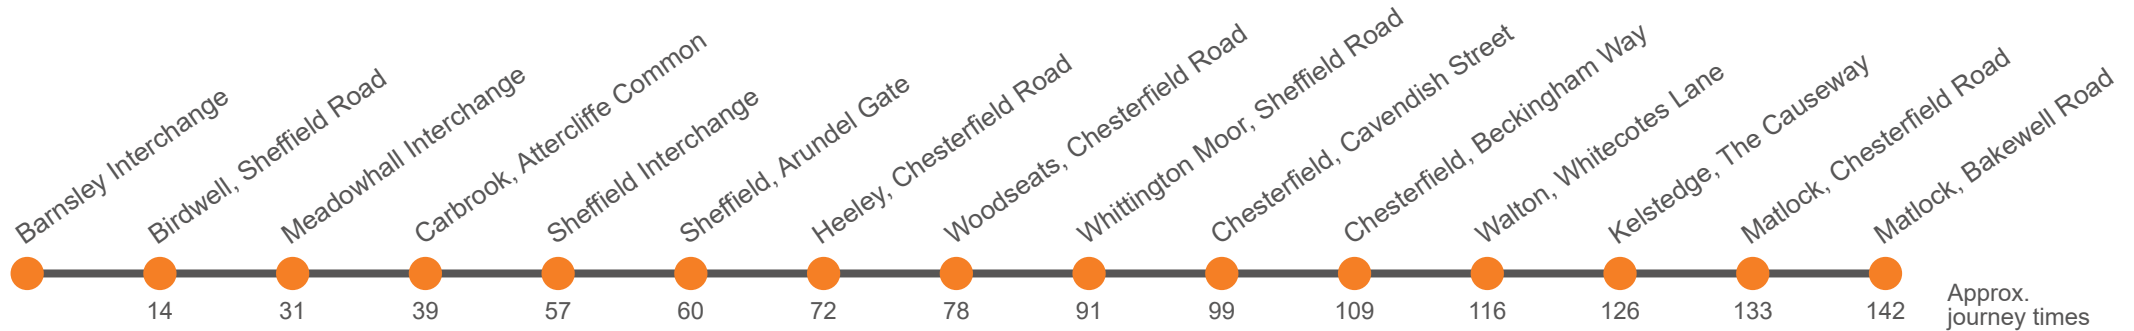

Monday to Friday (continued)

Barnsley Interchange Stop A1	...	1008	...	1111	...	1214	...	1314	...	1415	...	1518	...
Birdwell, Chapel Street	...	1023	...	1125	...	1228	...	1328	...	1429	...	1534	...
Meadowhall Interchange Stop A4	...	1040	...	1142	...	1246	...	1346	...	1447	...	1553	...
Carbrook, Arena Square	...	1046	...	1148	...	1252	...	1353	...	1454	...	1600	...
Sheffield Interchange, D4 <i>arr</i>	...	1101	...	1201	...	1311	...	1411	...	1507	...	1615	...
Sheffield Interchange, D4 <i>dep</i>	1036	1106	1136	1206	1241	1311	1341	1411	1445	1515	1545	1620	1650
Sheffield, Arundel Gate, Stop AG12	1039	1109	1139	1209	1244	1314	1344	1414	1448	1518	1548	1623	1653
Heeley, Retail Park	1050	1120	1151	1221	1257	1327	1357	1427	1502	1533	1603	1638	1710
Woodseats, Cobnar Road	1055	1125	1156	1226	1302	1332	1402	1433	1508	1540	1610	1645	1717
Whittington Moor, Lidl	1108	1138	1209	1239	1315	1345	1415	1447	1524	1556	1626	1701	1734
Cavendish Street, Cavendish Street	1116	1146	1217	1247	1323	1353	1423	1456	1534	1606	1636	1710	1742
Chesterfield, Coach Station, Bay D <i>arr</i>	1120	1150	1221	1251	1327	1357	1427	1500	1538	1615	1640	1719	1746
Chesterfield, Coach Station, Bay D <i>dep</i>	1125	1155	1226	1256	1332	1402	1432	1505	1543	1615	1645	1719	1751
Walton, Hospital	1132	1202	1233	1303	1339	1409	1439	1512	1550	1623	1653	1727	1759
Walton, Foljambe Avenue/Greenways													
Kelstedge, Inn	1143	1213	1244	1314	1350	1420	1450	1523	1601	1634	1704	1727	1810
Matlock, Duke Of Wellington	1150	1220	1251	1321	1357	1427	1457	1530	1608	1641	1711	1734	1817
Matlock, Bakewell Road, (Stand C)		1230		1331		1437		1541		1652		1744	
Matlock, Bakewell Road, Stand B <i>arr</i>	1200	...	1301	...	1407	...	1508	...	1619	...	1722	...	1825
Matlock, Bakewell Road, Stand B <i>dep</i>	1205	...	1307	...	1412	...	1513	...	1624	...	1727	...	1830
Matlock Bath, Fishpond Hotel	1212	...	1314	...	1419	...	1520	...	1632	...	1735	...	1837
Cromford, Market Place	1215	...	1317	...	1422	...	1523	...	1636	...	1739	...	1840
Wirksworth, St John's Street	1223	...	1325	...	1430	...	1531	...	1644	...	1747	...	1848
Wirksworth, Derby Road/Oat Hill	1226	...	1328	...	1433	...	1534	...	1647	...	1750	...	1851