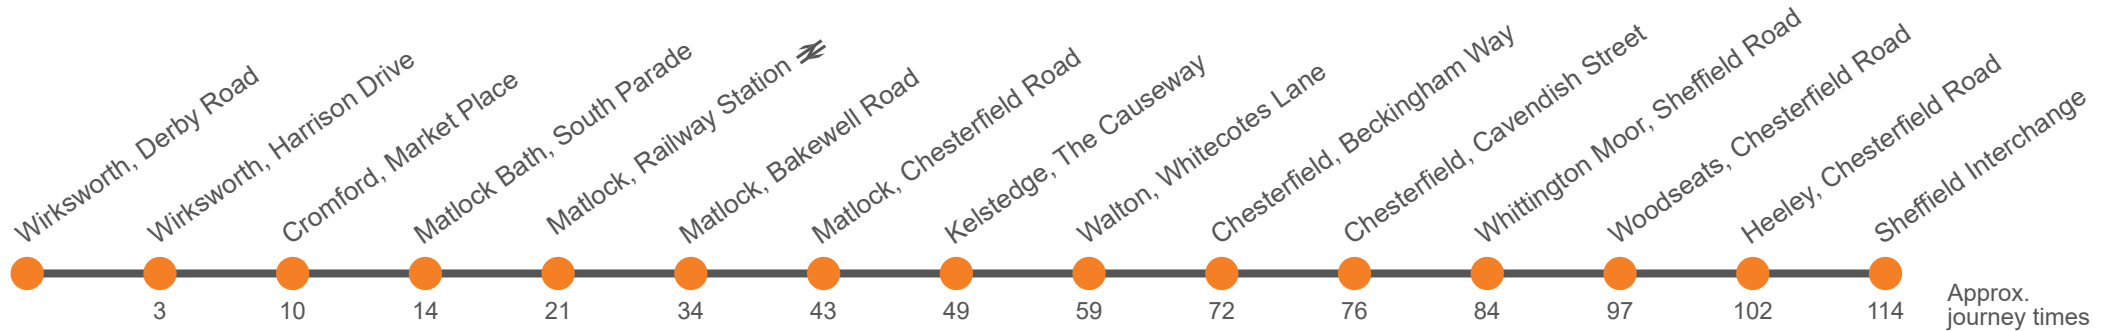

X17

Wirksworth - Barnsley via Matlock - Chesterfield - Sheffield

Effective from: 29/10/2023

Stagecoach Yorkshire

Saturday

Wirksworth, Derby Road/Oat Hill	...	...	...	...	...	...	...	0832	...	0934	...	1034	...
Wirksworth, Market Place	...	...	...	...	...	...	...	0835	...	0937	...	1037	...
Cromford, Market Place	...	...	...	...	...	...	...	0842	...	0944	...	1044	...
Matlock Bath, Fishpond Hotel	...	...	...	...	...	...	...	0846	...	0948	...	1048	...
Matlock, Railway Station, Bay 2	...	...	...	...	...	...	...	0853	...	0955	...	1055	...
Matlock, Bakewell Road, (Stand C) <i>arr</i>	...	...	...	...	...	...	...	0857	...	0959	...	1100	...
Matlock, Bakewell Road, (Stand C) <i>dep</i>	...	...	...	...	...	0811	...	0905	0935	1006	1037	1107	1137
Matlock, Duke Of Wellington	...	...	...	...	...	0819	...	0913	0943	1014	1046	1116	1146
Kelstedge, Inn	...	...	...	...	...	0825	...	0919	0949	1020	1052	1122	1152
Walton, Hospital	...	...	...	...	...	0834	...	0929	0959	1030	1102	1132	1202
Chesterfield, Coach Station, Bay C <i>arr</i>	...	...	...	...	...	0844	...	0939	1009	1040	1112	1142	1212
Chesterfield, Coach Station, Bay C <i>dep</i>	0545	0635	0724	0752	0822	0849	0919	0945	1015	1045	1117	1147	1217
Chesterfield, Cavendish Street, Stop T2	0548	0638	0727	0755	0825	0853	0923	0949	1019	1049	1121	1151	1221
Whittington Moor, Lidl	0554	0644	0733	0803	0833	0901	0931	0957	1027	1057	1129	1159	1229
Woodseats, Library	0606	0656	0746	0816	0846	0914	0944	1011	1041	1112	1144	1215	1245
Heeley, Retail Park	0609	0659	0750	0820	0850	0919	0949	1016	1046	1117	1150	1221	1251
Sheffield Interchange, D4				0829		0929		1027		1128		1234	
Sheffield Interchange, C2 <i>arr</i>	0618	0708	0759	...	0900	...	0959	...	1057	...	1201	...	1304
Sheffield Interchange, C2 <i>dep</i>	0620	0712	0805	...	0905	...	1005	...	1105	...	1206	...	1309
Carbrook, Arena Square	0633	0725	0818	...	0918	...	1019	...	1119	...	1220	...	1323
Meadowhall Interchange Stop C4	0639	0734	0827	...	0927	...	1028	...	1129	...	1230	...	1333
Birdwell, Chapel Street	0651	0746	0840	...	0939	...	1040	...	1142	...	1243	...	1346
Barnsley Interchange Stop A1	0705	0801	0855	...	0954	...	1056	...	1159	...	1300	...	1403