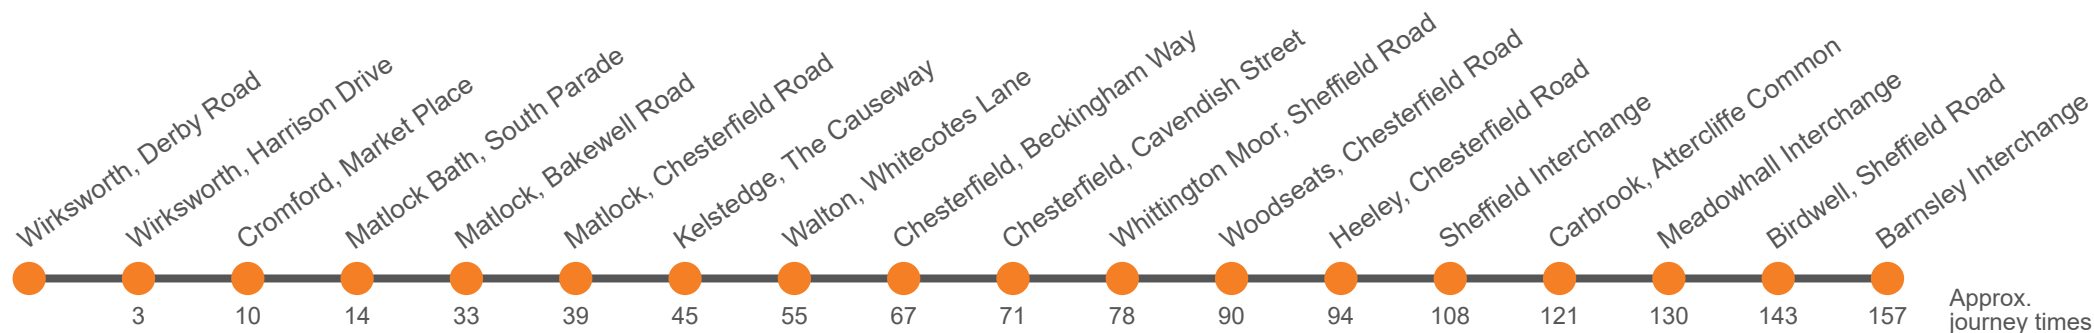

X17

Wirksworth to Barnsley via Matlock - Chesterfield - Sheffield

Effective from: 28/05/2023

Stagecoach Yorkshire

Sunday (continued)

Wirksworth, Derby Road/Oat Hill	...
Wirksworth, Market Place	...
Cromford, Market Place	...
Matlock Bath, Fishpond Hotel	...
Matlock, Bakewell Road, (Stand C) <i>arr</i>	...
Matlock, Bakewell Road, (Stand C) <i>dep</i>	1914
Matlock, Duke Of Wellington	1921
Kelstedge, Inn	1927
Walton, Hospital	1937
Chesterfield, Coach Station, Bay C <i>arr</i>	1944
Chesterfield, Coach Station, Bay C <i>dep</i>	1944
Chesterfield, Cavendish Street, Stop T2	1947
Whittington Moor, Lidl	...
Woodseats, Library	...
Heeley, Retail Park	...
Sheffield Interchange, D4	...
Sheffield Interchange, C2 <i>arr</i>	...
Sheffield Interchange, C2 <i>dep</i>	...
Carbrook, Arena Square	...
Meadowhall Interchange Stop C4	...
Birdwell, Chapel Street	...
Barnsley Interchange Stop A1	...