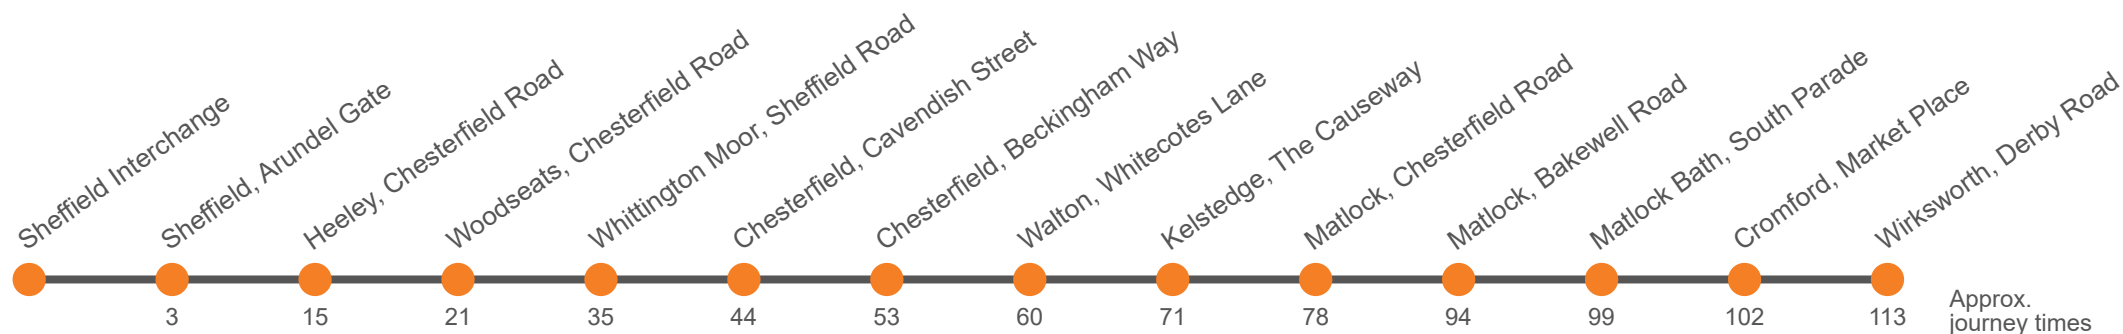

Saturday (continued)

Barnsley Interchange Stop A1	...	1930	...	2040	...
Birdwell, Chapel Street	...	1942	...	2052	...
Meadowhall Interchange Stop A4	...	1958	...	2108	...
Carbrook, Arena Square	...	2003	...	2113	...
Sheffield Interchange, D4 <i>arr</i>	...	2015	...	2125	...
Sheffield Interchange, D4 <i>dep</i>	...	2020	2040	2130	...
Sheffield, Arundel Gate, Stop AG12	...	2022	2042	2132	...
Heeley, Retail Park	...	2033	2052	2142	...
Woodseats, Cobnar Road	...	2037	2056	2146	...
Whittington Moor, Lidl	...	2049	2107	2157	...
Cavendish Street, Cavendish Street	2035	2056	2113	2203	2235
Chesterfield, Coach Station, Bay D <i>arr</i>	2039	2100	2117	2207	2239
Chesterfield, Coach Station, Bay D <i>dep</i>	2039	...	...	...	2239
Walton, Hospital	2045	...	...	...	2245
Kelstedge, Inn	2054	...	...	...	2254
Matlock, Duke Of Wellington	2100	...	...	...	2300
Matlock, Bakewell Road, (Stand C)	2106	...	...	...	2306
Matlock, Bakewell Road, Stand B <i>arr</i>	...	...	...	...	...
Matlock, Bakewell Road, Stand B <i>dep</i>	...	...	...	...	...
Matlock Bath, Fishpond Hotel	...	...	...	...	...
Cromford, Market Place	...	...	...	...	...
Wirksworth, St John's Street	...	...	...	...	...
Wirksworth, Derby Road/Oat Hill	...	...	...	...	...