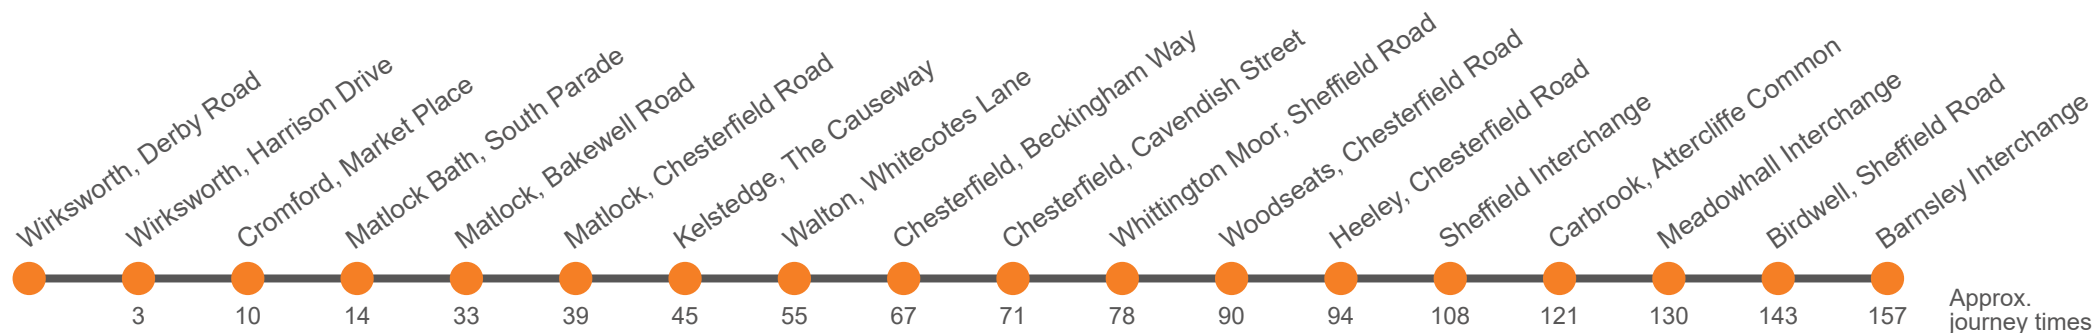

Saturday (continued)

Wirksworth, Derby Road/Oat Hill	1856	...	...	...
Wirksworth, Market Place	1859	...	...	...
Cromford, Market Place	1906	...	...	...
Matlock Bath, Fishpond Hotel	1910	...	...	...
Matlock, Bakewell Road, (Stand C) <i>arr</i>	1921	...	...	...
Matlock, Bakewell Road, (Stand C) <i>dep</i>	1926	1936	2111	2311
Matlock, Duke Of Wellington	1932	1942	2116	2316
Kelstedge, Inn	1938	1948	2121	2321
Walton, Hospital	1947	1957	2130	2330
Chesterfield, Coach Station, Bay C <i>arr</i>	1953	2003	2136	2336
Chesterfield, Coach Station, Bay C <i>dep</i>	1955	2003	2136	2336
Chesterfield, Cavendish Street, Stop T2	1959	2006	2138	2338
Whittington Moor, Lidl	2006	...	...	...
Woodseats, Library	2018	...	...	...
Heeley, Retail Park	2022	...	...	...
Sheffield Interchange, D4	2031	...	...	...
Sheffield Interchange, C2 <i>arr</i>	...	...	...	...
Sheffield Interchange, C2 <i>dep</i>	...	...	...	...
Carbrook, Arena Square	...	...	...	...
Meadowhall Interchange Stop C4	...	...	...	...
Birdwell, Chapel Street	...	...	...	...
Barnsley Interchange Stop A1	...	...	...	...