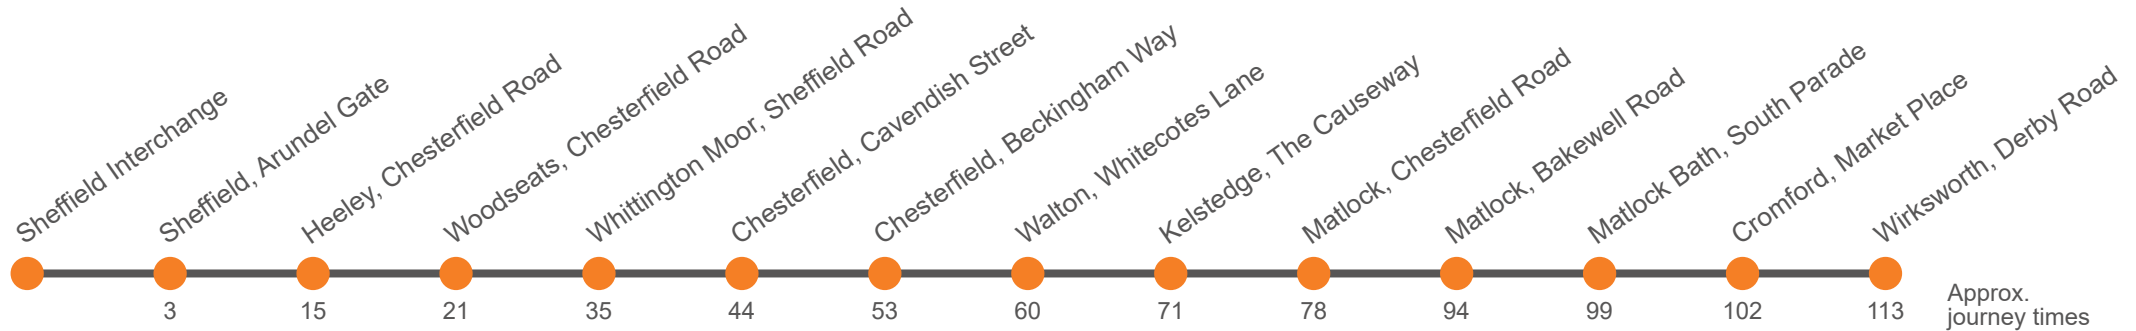

Monday to Friday (continued)

Barnsley Interchange Stop A1	1619	...	1735	...	1840	...	1930	...	2040	...
Birdwell, Chapel Street	1636	...	1750	...	1853	...	1942	...	2052	...
Meadowhall Interchange Stop A4	1656	...	1809	...	1909	...	1958	...	2108	...
Carbrook, Arena Square	1704	...	1816	...	1915	...	2003	...	2113	...
Sheffield Interchange, D4 <i>arr</i>	1720	...	1829	...	1927	...	2015	...	2125	...
Sheffield Interchange, D4 <i>dep</i>	1725	1800	1834	1902	1932	...	2020	2040	2130	...
Sheffield, Arundel Gate, Stop AG12	1728	1803	1837	1904	1934	...	2022	2042	2132	...
Heeley, Retail Park	1746	1818	1850	1915	1945	...	2033	2052	2142	...
Woodseats, Cobnar Road	1752	1824	1855	1919	1949	...	2037	2056	2146	...
Whittington Moor, Lidl	1807	1838	1909	1931	2001	...	2049	2107	2157	...
Cavendish Street, Cavendish Street	1815	1846	1916	1938	2008	2035	2056	2113	2203	2235
Chesterfield, Coach Station, Bay D <i>arr</i>	1819	1850	1920	1942	2012	2039	2100	2117	2207	2239
Chesterfield, Coach Station, Bay D <i>dep</i>	1824	1855	...	...	...	2039	...	...	...	2239
Walton, Hospital	1830	1901	...	...	...	2045	...	...	...	2245
Walton, Foljambe Avenue/Greenways	1832	...	...	...	...	...	...	...	...	...
Kelstedge, Inn	...	1912	...	...	...	2054	...	...	...	2254
Matlock, Duke Of Wellington	...	1918	...	...	...	2100	...	...	...	2300
Matlock, Bakewell Road, (Stand C)	...	1926	...	...	...	2106	...	...	...	2306
Matlock, Bakewell Road, Stand B <i>arr</i>	...	...	...	...	...	...	...	...	...	...
Matlock, Bakewell Road, Stand B <i>dep</i>	...	...	...	...	...	...	...	...	...	...
Matlock Bath, Fishpond Hotel	...	...	...	...	...	...	...	...	...	...
Cromford, Market Place	...	...	...	...	...	...	...	...	...	...
Wirksworth, St John's Street	...	...	...	...	...	...	...	...	...	...
Wirksworth, Derby Road/Oat Hill	...	...	...	...	...	...	...	...	...	...