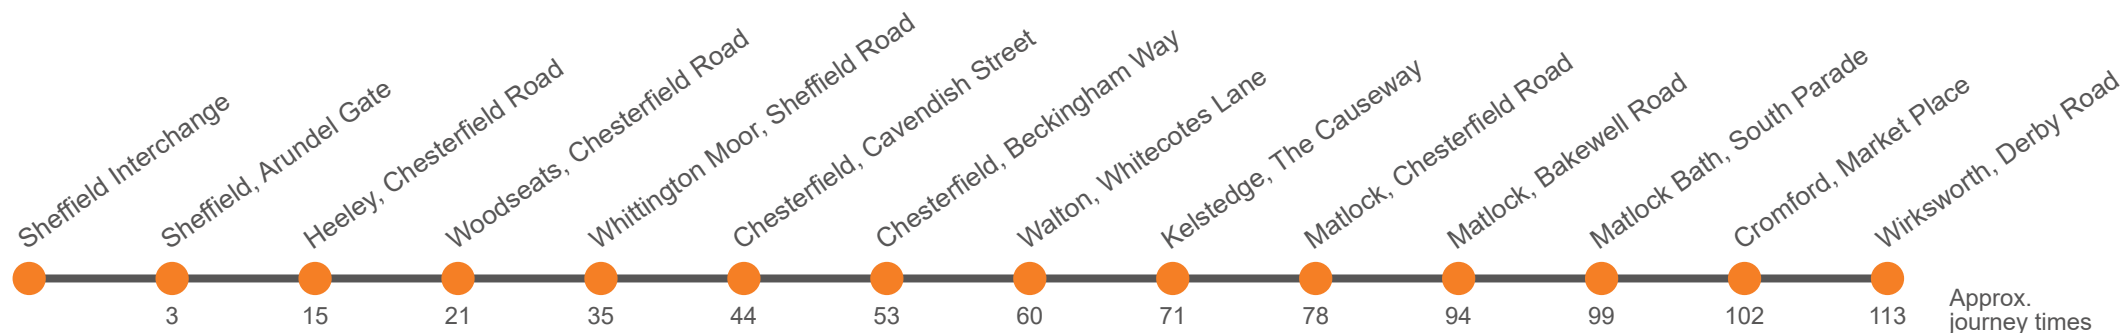

Sunday (continued)

Barnsley Interchange Stop A1	1731	...	...
Birdwell, Chapel Street	1744	...	...
Meadowhall Interchange Stop A4	1802	...	...
Carbrook, Arena Square	1808	...	...
Sheffield Interchange, D4 <i>arr</i>	1820	...	...
Sheffield Interchange, D4 <i>dep</i>	1825	1845	1910
Sheffield, Arundel Gate, Stop AG12	1828	1848	1913
Heeley, Retail Park	1839	1859	1923
Woodseats, Cobnar Road	1843	1903	1927
Whittington Moor, Lidl	1856	1916	1940
Cavendish Street, Cavendish Street	1902	1922	1946
Chesterfield, Coach Station, Bay D <i>arr</i>	1906	1926	1950
Chesterfield, Coach Station, Bay D <i>dep</i>	...	...	...
Walton, Hospital	...	...	...
Kelstedge, Inn	...	...	...
Matlock, Duke Of Wellington	...	...	...
Matlock, Bakewell Road, (Stand C)	...	...	...
Matlock, Bakewell Road, Stand B <i>arr</i>	...	...	...
Matlock, Bakewell Road, Stand B <i>dep</i>	...	...	...
Matlock Bath, Fishpond Hotel	...	...	...
Cromford, Market Place	...	...	...
Wirksworth, St John's Street	...	...	...
Wirksworth, Derby Road/Oat Hill	...	...	...