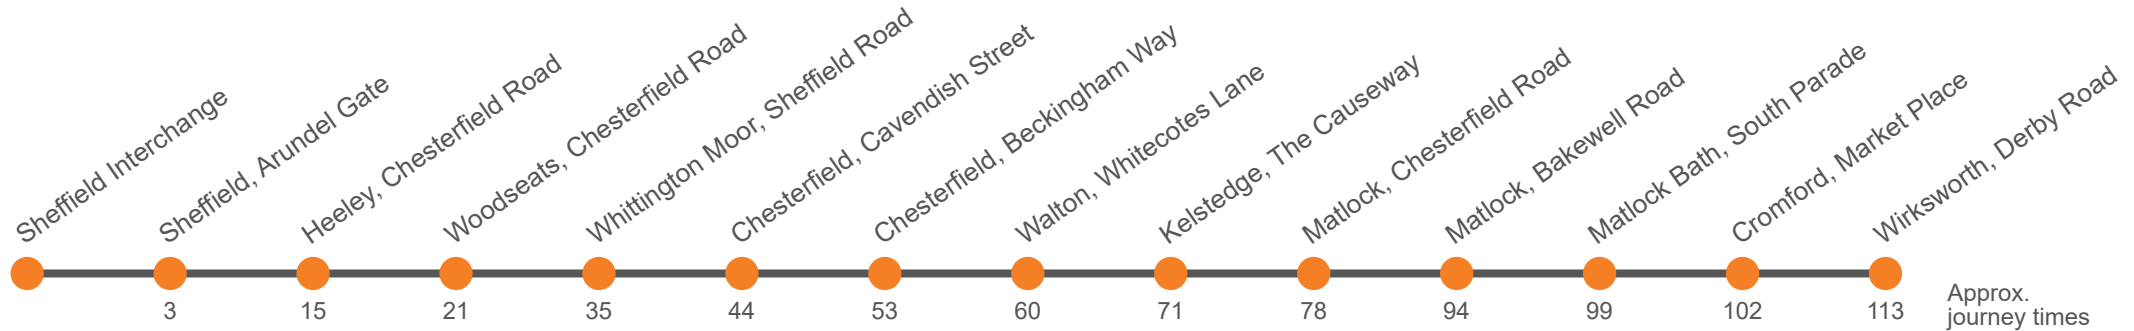

Monday to Friday (continued)

Barnsley Interchange Stop A1	...	1008	...	1111	...	1214	...	1314	...	1415	...	1518	...
Birdwell, Chapel Street	...	1023	...	1125	...	1228	...	1328	...	1429	...	1534	...
Meadowhall Interchange Stop A4	...	1040	...	1142	...	1246	...	1346	...	1447	...	1553	...
Carbrook, Arena Square	...	1046	...	1148	...	1252	...	1353	...	1454	...	1600	...
Sheffield Interchange, D4 <i>arr</i>	...	1101	...	1201	...	1305	...	1406	...	1507	...	1615	...
Sheffield Interchange, D4 <i>dep</i>	1036	1106	1136	1206	1241	1311	1341	1411	1445	1515	1545	1620	1650
Sheffield, Arundel Gate, Stop AG12	1039	1109	1139	1209	1244	1314	1344	1414	1448	1518	1548	1623	1653
Heeley, Retail Park	1050	1120	1151	1221	1257	1327	1357	1427	1502	1533	1603	1638	1710
Woodseats, Cobnar Road	1055	1125	1156	1226	1302	1332	1402	1433	1508	1540	1610	1645	1717
Whittington Moor, Lidl	1108	1138	1209	1239	1315	1345	1415	1447	1524	1556	1626	1701	1734
Cavendish Street, Cavendish Street	1116	1146	1217	1247	1323	1353	1423	1456	1534	1606	1636	1710	1742
Chesterfield, Coach Station, Bay D <i>arr</i>	1120	1150	1221	1251	1327	1357	1427	1500	1538	1610	1640	1714	1746
Chesterfield, Coach Station, Bay D <i>dep</i>	1125	1155	1226	1256	1332	1402	1432	1505	1543	1615	1645	1719	1751
Walton, Hospital	1132	1202	1233	1303	1339	1409	1439	1512	1550	1623	1653	1727	1759
Walton, Foljambe Avenue/Greenways													
Kelstedge, Inn	1143	1213	1244	1314	1350	1420	1450	1523	1601	1634	1704	1738	1810
Matlock, Duke Of Wellington	1150	1220	1251	1321	1357	1427	1457	1530	1608	1641	1711	1745	1817
Matlock, Bakewell Road, (Stand C)		1230		1331		1437		1541		1652		1755	
Matlock, Bakewell Road, Stand B <i>arr</i>	1200	...	1301	...	1407	...	1508	...	1619	...	1722	...	1825
Matlock, Bakewell Road, Stand B <i>dep</i>	1205	...	1307	...	1412	...	1513	...	1624	...	1727	...	1830
Matlock Bath, Fishpond Hotel	1210	...	1312	...	1417	...	1518	...	1630	...	1733	...	1835
Cromford, Market Place	1213	...	1315	...	1420	...	1521	...	1634	...	1737	...	1838
Wirksworth, St John's Street	1221	...	1323	...	1428	...	1529	...	1642	...	1745	...	1846
Wirksworth, Derby Road/Oat Hill	1224	...	1326	...	1431	...	1532	...	1645	...	1748	...	1849