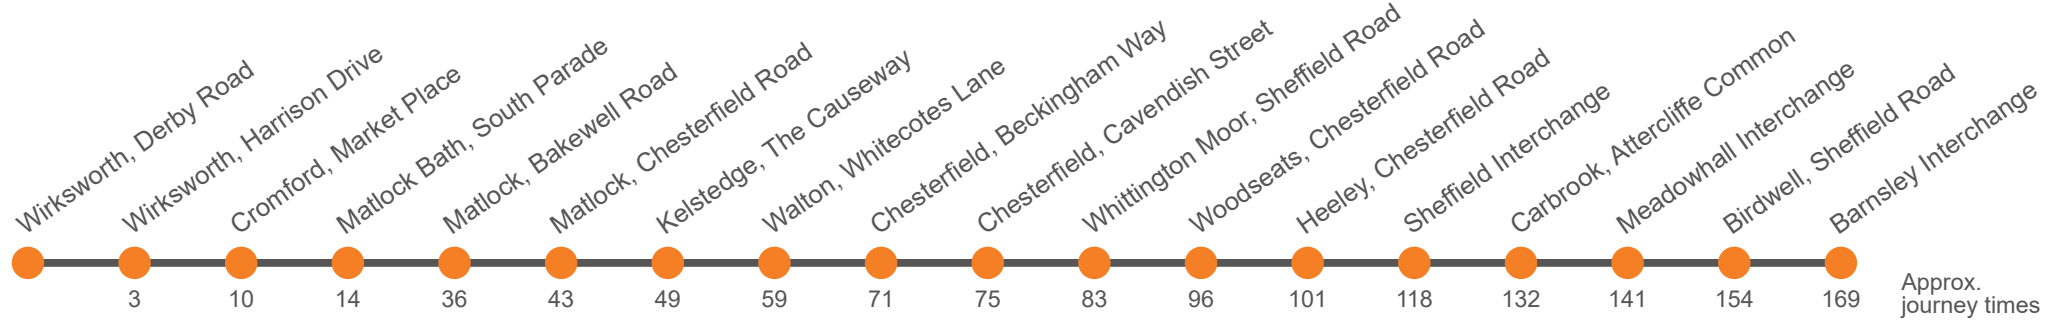

Saturday (continued)

Wirksworth, Derby Road/Oat Hill	...	1758	1856	...	...	...	...	...	...
Wirksworth, Market Place	...	1801	1859	...	...	...	...	...	...
Cromford, Market Place	...	1808	1906	...	...	...	...	...	...
Matlock Bath, Fishpond Hotel	...	1812	1910	...	...	...	...	...	...
Matlock, Bakewell Road, (Stand C) <i>arr</i>	...	1825	1921	...	...	...	...	...	...
Matlock, Bakewell Road, (Stand C) <i>dep</i>	1803	1831	1926	1936	...	2111	...	...	2311
Matlock, Duke Of Wellington	1810	1838	1932	1942	...	2116	...	...	2316
Kelstedge, Inn	1816	1844	1938	1948	...	2121	...	...	2321
Matlock Moor, Wirestone Lane, Matlock Farm Park					...		...	...	
Walton, Hospital	1826	1853	1947	1957	...	2130	...	...	2330
Chesterfield, Coach Station, Bay C <i>arr</i>	1833	1900	1953	2003	...	2136	...	...	2336
Chesterfield, Coach Station, Bay C <i>dep</i>	1833	1905	1955	2003	2047	2136	2147	2247	2336
Chesterfield, Cavendish Street, Stop T2	1837	1909	1959	2006	2050	2138	2150	2250	2338
Whittington Moor, Lidl	...	1916	2006	...	2056	...	2156	2256	...
Woodseats, Library	...	1928	2018	...	2108	...	2208	2308	...
Heeley, Retail Park	...	1933	2022	...	2112	...	2212	2312	...
Sheffield Interchange, D4	...		2031	...	2121	...	2221	2321	...
Sheffield Interchange, C2 <i>arr</i>	...	1942	...	...	...	...	...	...	...
Sheffield Interchange, C2 <i>dep</i>	...	1946	...	...	...	...	...	...	...
Carbrook, Arena Square	...	1959	...	...	...	...	...	...	...
Meadowhall Interchange Stop C4	...	2008	...	...	...	...	...	...	...
Birdwell, Chapel Street	...	2021	...	...	...	...	...	...	...
Barnsley Interchange Stop A1	...	2035	...	...	...	...	...	...	...

Approx. journey times