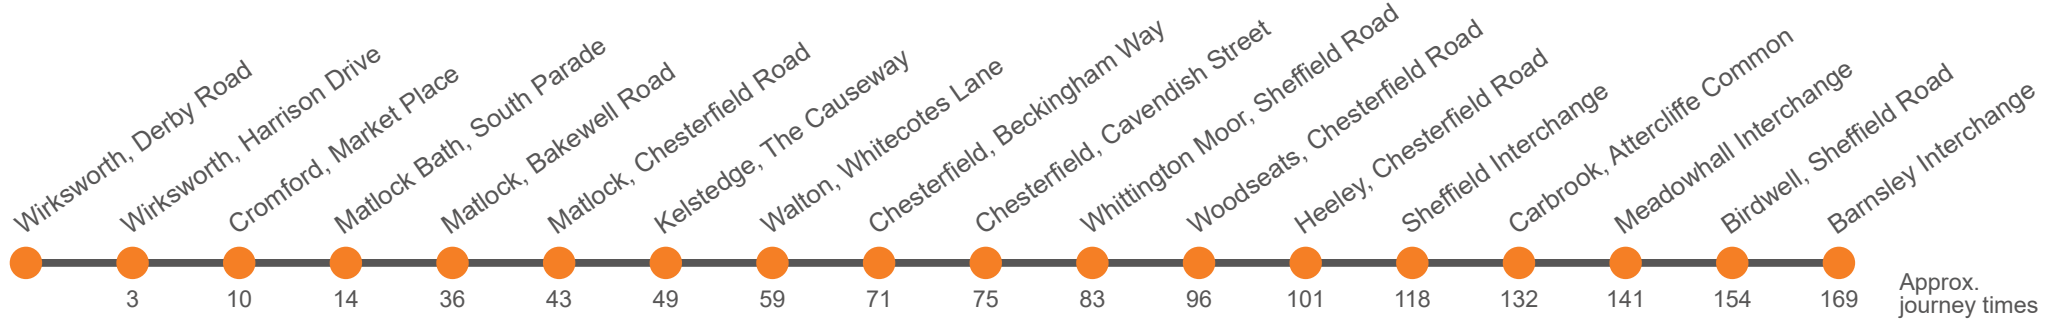

Saturday (continued)

Wirksworth, Derby Road/Oat Hill	...	1134	...	1234	...	1334	...	1439	...	1543	...	1658
Wirksworth, Market Place	...	1137	...	1237	...	1337	...	1442	...	1546	...	1701
Cromford, Market Place	...	1144	...	1244	...	1344	...	1449	...	1553	...	1708
Matlock Bath, Fishpond Hotel	...	1148	...	1248	...	1348	...	1453	...	1557	...	1712
Matlock, Bakewell Road, (Stand C) <i>arr</i>	...	1201	...	1301	...	1401	...	1506	...	1610	...	1725
Matlock, Bakewell Road, (Stand C) <i>dep</i>	1137	1207	1240	1310	1340	1410	1445	1515	1545	1620	1705	1735
Matlock, Duke Of Wellington	1146	1216	1249	1319	1349	1419	1454	1524	1554	1629	1714	1744
Kelstedge, Inn	1152	1223	1256	1326	1356	1426	1500	1530	1600	1636	1720	1750
Matlock Moor, Wirestone Lane, Matlock Farm Park				1326						1636		
Walton, Hospital	1202	1233	1306	1340	1406	1436	1510	1540	1610	1650	1730	1800
Chesterfield, Coach Station, Bay C <i>arr</i>	1212	1243	1316	1350	1416	1446	1519	1549	1619	1659	1739	1808
Chesterfield, Coach Station, Bay C <i>dep</i>	1217	1248	1321	1355	1421	1451	1524	1554	1624	1704	1744	1813
Chesterfield, Cavendish Street, Stop T2	1221	1252	1325	1359	1425	1455	1528	1558	1628	1708	1748	1817
Whittington Moor, Lidl	1229	1300	1333	1407	1433	1503	1536	1606	1636	1716	1756	1824
Woodseats, Library	1245	1316	1349	1421	1447	1516	1549	1619	1649	1729	1809	1837
Heeley, Retail Park	1251	1322	1355	1427	1453	1521	1554	1624	1654	1734	1814	1842
Sheffield Interchange, D4		1335		1440		1534		1637		1746		1852
Sheffield Interchange, C2 <i>arr</i>	1304	...	1408	...	1506	...	1607	...	1706	...	1825	...
Sheffield Interchange, C2 <i>dep</i>	1309	...	1413	...	1513	...	1613	...	1713	...	1833	...
Carbrook, Arena Square	1323	...	1427	...	1527	...	1627	...	1727	...	1847	...
Meadowhall Interchange Stop C4	1333	...	1438	...	1539	...	1639	...	1737	...	1857	...
Birdwell, Chapel Street	1346	...	1451	...	1552	...	1652	...	1750	...	1910	...
Barnsley Interchange Stop A1	1403	...	1507	...	1608	...	1708	...	1806	...	1925	...