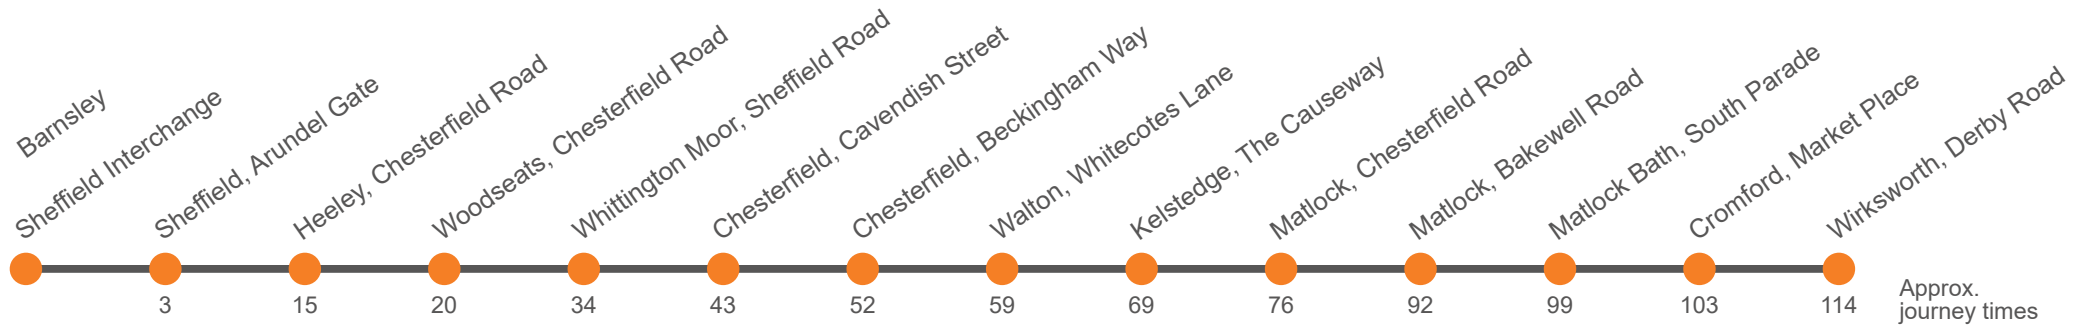

Monday to Friday (continued)

Barnsley Interchange Stop A1	1518	...	1619	...	1731	...	1838	...	1940	...	2045	...
Birdwell, Chapel Street	1534	...	1636	...	1746	...	1851	...	1952	...	2057	...
Meadowhall Interchange Stop A4	1553	...	1656	...	1805	...	1907	...	2008	...	2113	...
Carbrook, Arena Square	1600	...	1704	...	1812	...	1913	...	2013	...	2118	...
Sheffield Interchange, D4 <i>arr</i>	1615	...	1720	...	1825	...	1925	...	2025	...	2130	...
Sheffield Interchange, D4 <i>dep</i>	1620	1650	1725	1800	1830	1900	1930	...	2030	2050	2135	...
Sheffield, Arundel Gate, Stop AG12	1623	1653	1728	1803	1833	1902	1932	...	2032	2052	2137	...
Heeley, Retail Park	1638	1710	1746	1818	1846	1913	1943	...	2043	2102	2147	...
Woodseats, Cobnar Road	1645	1717	1752	1824	1851	1917	1947	...	2047	2106	2151	...
Whittington Moor, Lidl	1701	1734	1807	1838	1905	1929	1959	...	2059	2117	2202	...
Cavendish Street, Cavendish Street	1710	1742	1815	1846	1912	1936	2006	2035	2106	2123	2208	2235
Chesterfield, Coach Station, Bay D <i>arr</i>	1714	1746	1819	1850	1916	1940	2010	2039	2110	2127	2212	2239
Chesterfield, Coach Station, Bay D <i>dep</i>	1719	1751	1824	1855	...	...	...	2039	...	...	...	2239
Walton, Hospital	1727	1759	1830	1901	...	...	...	2045	...	...	...	2245
Walton, Foljambe Avenue/Greenways			1832	...	...	...	...	...	...	...	...	...
Kelstedge, Inn	1738	1810	...	1912	...	...	...	2054	...	...	...	2254
Matlock Moor, Wirestone Lane, Matlock Farm Park			...	...	...	...	...	...	...	...	...	...
Matlock, Duke Of Wellington	1745	1817	...	1918	...	...	...	2100	...	...	...	2300
Matlock, Bakewell Road, (Stand C)	1755	...	...	1926	...	...	...	2106	...	...	...	2306
Matlock, Bakewell Road, Stand B <i>arr</i>	...	1825	...	...	...	...	...	...	...	...	...	...
Matlock, Bakewell Road, Stand B <i>dep</i>	...	1830	...	...	...	...	...	...	...	...	...	...
Matlock Bath, Fishpond Hotel	...	1837	...	...	...	...	...	...	...	...	...	...
Cromford, Market Place	...	1840	...	...	...	...	...	...	...	...	...	...
Wirksworth, St John's Street	...	1848	...	...	...	...	...	...	...	...	...	...
Wirksworth, Derby Road/Oat Hill	...	1851	...	...	...	...	...	...	...	...	...	...