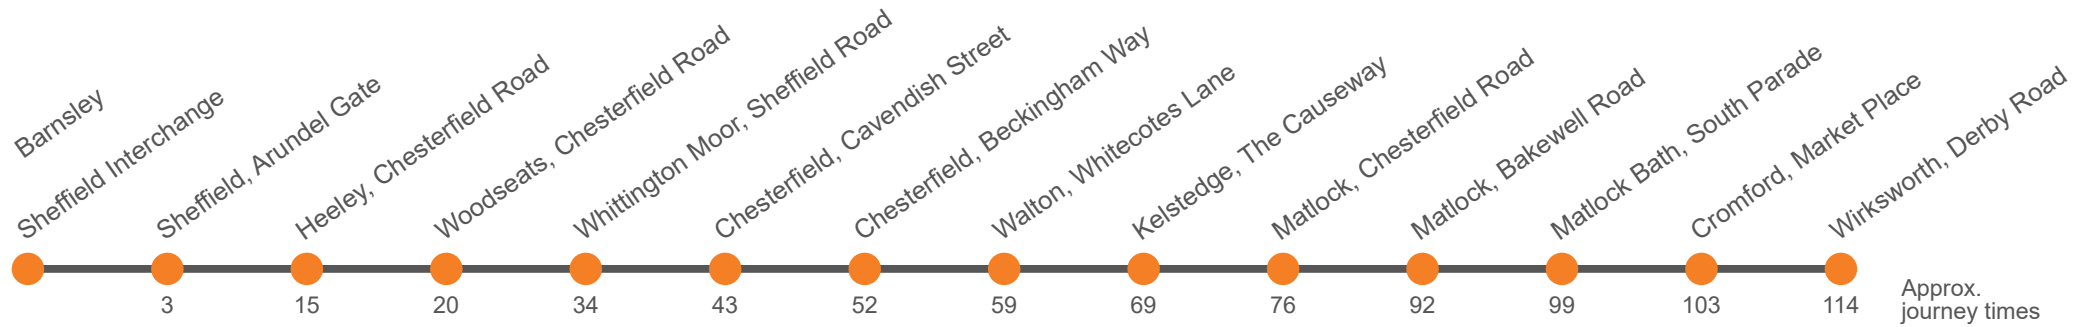

Monday to Friday (continued)

Barnsley Interchange Stop A1	...	...
Birdwell, Chapel Street	...	...
Meadowhall Interchange Stop A4	...	...
Carbrook, Arena Square	...	...
Sheffield Interchange, D4 <i>arr</i>	...	...
Sheffield Interchange, D4 <i>dep</i>	2230	2330
Sheffield, Arundel Gate, Stop AG12	2232	2332
Heeley, Retail Park	2242	2342
Woodseats, Cobnar Road	2246	2346
Whittington Moor, Lidl	2257	2357
Cavendish Street, Cavendish Street	2303	0003
Chesterfield, Coach Station, Bay D <i>arr</i>	2307	0007
Chesterfield, Coach Station, Bay D <i>dep</i>	...	...
Walton, Hospital	...	...
Walton, Foljambe Avenue/Greenways	...	...
Kelstedge, Inn	...	...
Matlock Moor, Wirestone Lane, Matlock Farm Park	...	...
Matlock, Duke Of Wellington	...	...
Matlock, Bakewell Road, (Stand C)	...	...
Matlock, Bakewell Road, Stand B <i>arr</i>	...	...
Matlock, Bakewell Road, Stand B <i>dep</i>	...	...
Matlock Bath, Fishpond Hotel	...	...
Cromford, Market Place	...	...
Wirksworth, St John's Street	...	...
Wirksworth, Derby Road/Oat Hill	...	...