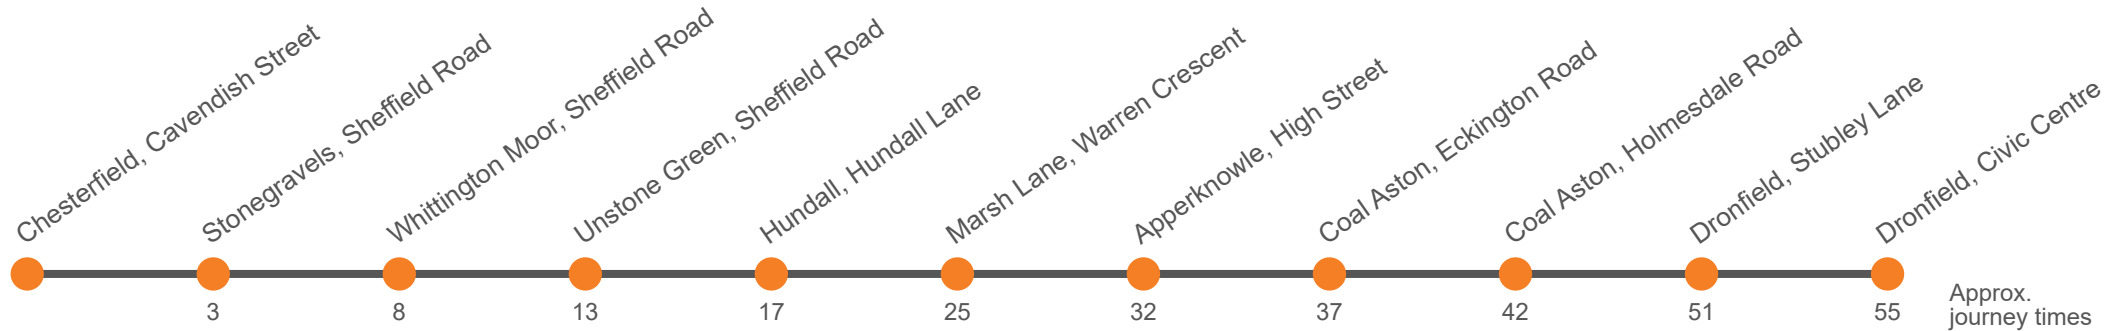

## Chesterfield - Dronfield via Marsh Lane - Apperknowle - Coal Aston

Effective from: 02/10/2022

Stagecoach Yorkshire

## Dronfield - Chesterfield via Coal Aston - Apperknowle - Marsh Lane

Effective from: 02/10/2022

Stagecoach Yorkshire

### Saturday

Dronfield, Civic Centre	0730	0945	1200	1400	1600	1755
Dronfield, Stubley Lane/opp Stubley Place		0949	1204	1404	1604	
Coal Aston, Holmesdale Road Shops	0738	0957	1212	1412	1612	1803
Coal Aston, Methodist Church	0742	1001	1216	1416	1616	1807
Apperknowle, High Street	0747	1006	1221	1421	1621	1812
Marsh Lane, Warren Crescent	0755	1014	1229	1429	1629	1820
Hundall, Miners Arms	0803	1022	1237	1437	1637	1828
Unstone Green, Loundes Road	0807	1026	1241	1441	1641	1832
Whittington Moor, Lidl	0812	1031	1246	1446	1646	1837
Stonegravels, opp Bus Depot	0817	1036	1251	1451	1651	1842
Chesterfield, Elder Way	0821	1040	1255	1455	1655	1846