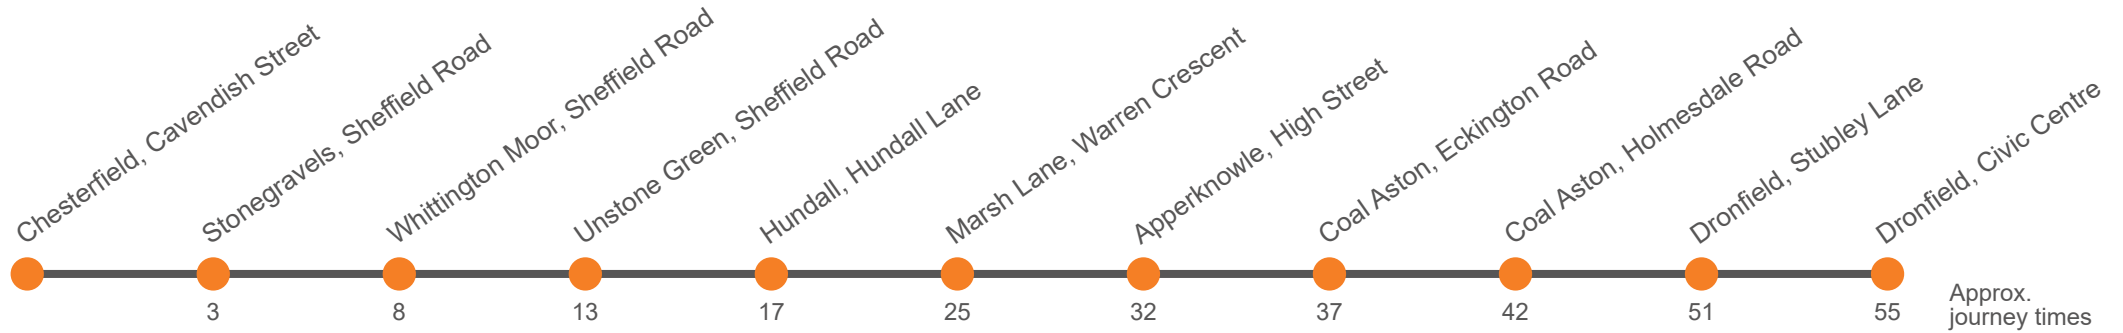

## Chesterfield - Dronfield via Marsh Lane - Apperknowle - Coal Aston

Effective from: 02/10/2022

Stagecoach Yorkshire

## Dronfield - Chesterfield via Coal Aston - Apperknowle - Marsh Lane

Effective from: 02/10/2022

Stagecoach Yorkshire

### Saturday

Dronfield, Civic Centre	0730	0945	1200	1400	1600	1755
Dronfield, Stubley Lane/opp Stubley Place		0949	1204	1404	1604	
Coal Aston, Holmesdale Road Shops	0738	0957	1212	1412	1612	1803
Coal Aston, Methodist Church	0742	1001	1216	1416	1616	1807
Apperknowle, High Street	0747	1006	1221	1421	1621	1812
Marsh Lane, Warren Crescent	0755	1014	1229	1429	1629	1820
Hundall, Miners Arms	0803	1022	1237	1437	1637	1828
Unstone Green, Loundes Road	0807	1026	1241	1441	1641	1832
Whittington Moor, Lidl	0812	1031	1246	1446	1646	1837
Stonegravels, opp Bus Depot	0817	1036	1251	1451	1651	1842
Chesterfield, Elder Way	0821	1040	1255	1455	1655	1846