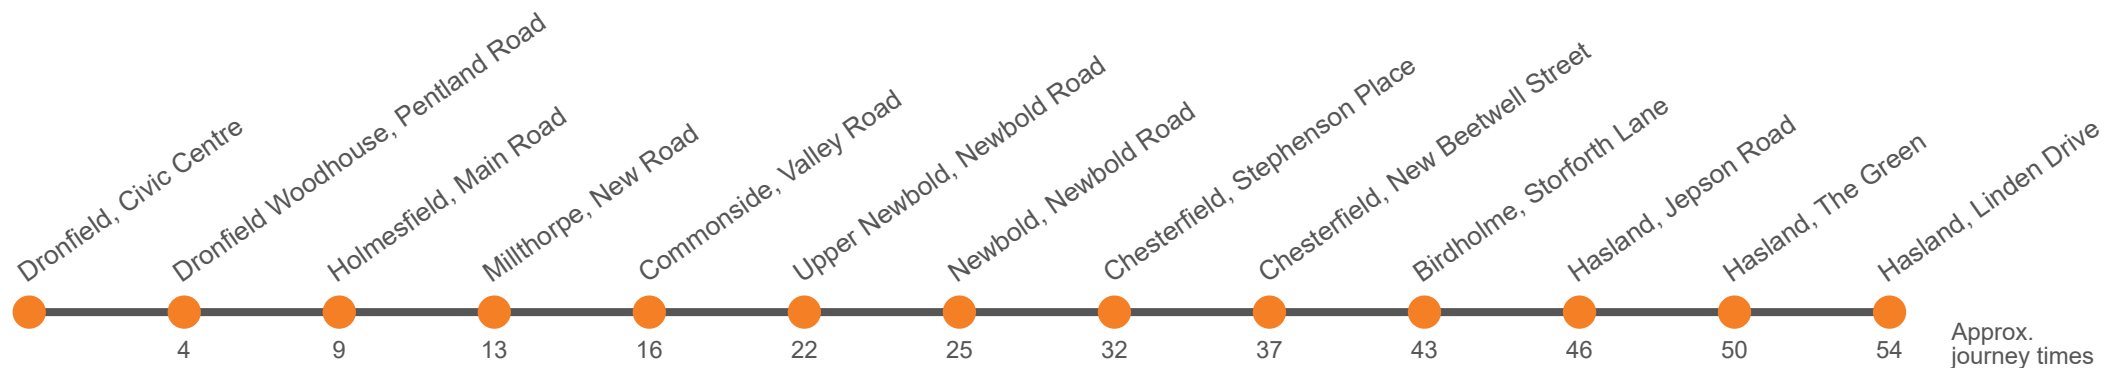

Monday to Friday

Codes	Sch	Hol	Sch	Sch	Hol
Dronfield, Henry Fanshawe School bus park	...	...	1540	1540	...
Dronfield, Civic Centre	...	...	0850	0933	1045
Dronfield Woodhouse, Pentland Rd Shops	...	0646	0854	0937	1049
Holmesfield, Horns Inn	...	0651	0859	0942	1054
Millthorpe Village, New Road	...	0655	0903	0946	1058
Barlow, Commonside	...	0658	0906	0949	1101
Cutthorpe, Barber Lane	...	0708	0959	1205	1405
Upper Newbold, Four Lane Ends	...	0712	0912	1003	1107
Newbold, Nags Head	...	0715	0915	1006	1110
Chesterfield, Stephenson Place, Stop K3	...	0722	0922	1013	1117
Chesterfield, New Beetwell Street, Stop B12	0710	0727	0927	1018	1122
Birdholme, Mellor Way	0717	...	0934	1024	1128
Hasland, Medical Centre	0720	...	0937	1027	1131
Hasland, The Green	0724	...	0941	1031	1135
Hasland, Linden Drive	0728	...	0945	1035	1139

Hol Runs during School Holidays Only

Sch Runs on Schooldays Only