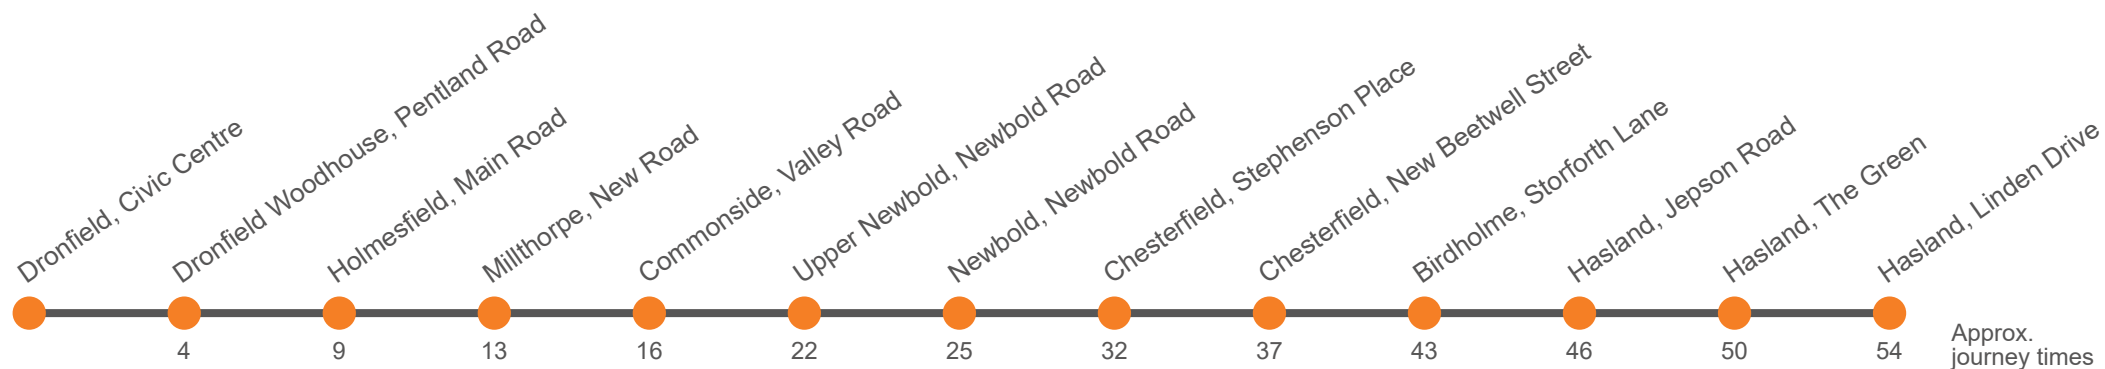

Monday to Friday

Codes	Sch	Hol	Sch	Sch	Hol
Dronfield, Henry Fanshawe School bus park	1540	1540	...
Dronfield, Civic Centre	0850	0933	1045
Dronfield Woodhouse, Pentland Rd Shops	...	0646	0854	0937	1049
Holmesfield, Horns Inn	...	0651	0859	0942	1054
Millthorpe Village, New Road	...	0655	0903	0946	1058
Barlow, Commonside	...	0658	0906	0949	1101
Cutthorpe, Barber Lane	...	0708	0959	1205	1405
Upper Newbold, Four Lane Ends	...	0712	0912	1003	1107
Newbold, Nags Head	...	0715	0915	1006	1110
Chesterfield, Stephenson Place, Stop K3	...	0722	0922	1013	1117
Chesterfield, New Beetwell Street, Stop B12	0710	0727	0927	1018	1122
Birdholme, Mellor Way	0717	...	0934	1024	1128
Hasland, Medical Centre	0720	...	0937	1027	1131
Hasland, The Green	0724	...	0941	1031	1135
Hasland, Linden Drive	0728	...	0945	1035	1139

Hol Runs during School Holidays Only

Sch Runs on Schooldays Only

Monday to Friday (continued)

Dronfield, Henry Fanshawe School bus park
Dronfield, Civic Centre	1655	1815
Dronfield Woodhouse, Pentland Rd Shops	1659	
Holmesfield, Horns Inn	1704	1821
Millthorpe Village, New Road	1708	1825
Barlow, Commonside	1712	1829
Cutthorpe, Barber Lane		
Upper Newbold, Four Lane Ends	1718	1835
Newbold, Nags Head	1721	1838
Chesterfield, Stephenson Place, Stop K3	1728	1845
Chesterfield, New Beetwell Street, Stop B12	1733	...
Birdholme, Mellor Way	1739	...
Hasland, Medical Centre	1742	...
Hasland, The Green	1746	...
Hasland, Linden Drive	1750	...