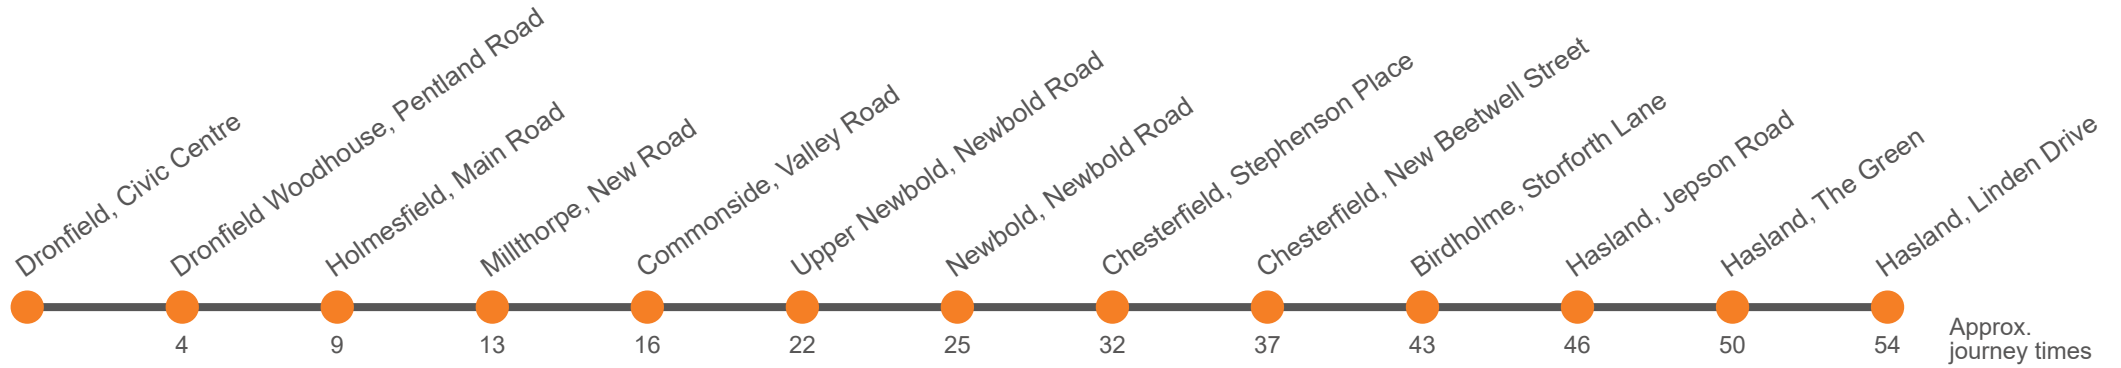

Hol Runs during School Holidays Only

Sch Runs on Schooldays Only

Monday to Friday (continued)

Hasland, Linden Drive	1700	...
Hasland, The Green	1704	...
Hasland, Medical Centre	1711	...
Birdholme, Mellor Way	1715	...
Chesterfield, New Beetwell Street, Stop B1	1725	1800
Chesterfield, Knifesmithgate, Stop L2	1730	1805
Newbold, Nags Head	1735	1810
Upper Newbold, Four Lane Ends	1738	1813
Cutthorpe, Barber Lane	1742	1817
Barlow, Commonside	1752	1827
New Road, New Road	1755	1830
Holmesfield, Horns Inn	1759	1834
Dronfield Woodhouse, Pentland Road Shops		1838
Dronfield, Civic Centre	1806	1842
Dronfield, Henry Fanshawe School bus park

Hol Runs during School Holidays Only

Sch Runs on Schooldays Only

Monday to Friday (continued)

Dronfield, Henry Fanshawe School bus park
Dronfield, Civic Centre	1655	1815
Dronfield Woodhouse, Pentland Rd Shops	1659	
Holmesfield, Horns Inn	1704	1821
Millthorpe Village, New Road	1708	1825
Barlow, Commonside	1712	1829
Cutthorpe, Barber Lane		
Upper Newbold, Four Lane Ends	1718	1835
Newbold, Nags Head	1721	1838
Chesterfield, Stephenson Place, Stop K3	1728	1845
Chesterfield, New Beetwell Street, Stop B12	1733	...
Birdholme, Mellor Way	1739	...
Hasland, Medical Centre	1742	...
Hasland, The Green	1746	...
Hasland, Linden Drive	1750	...