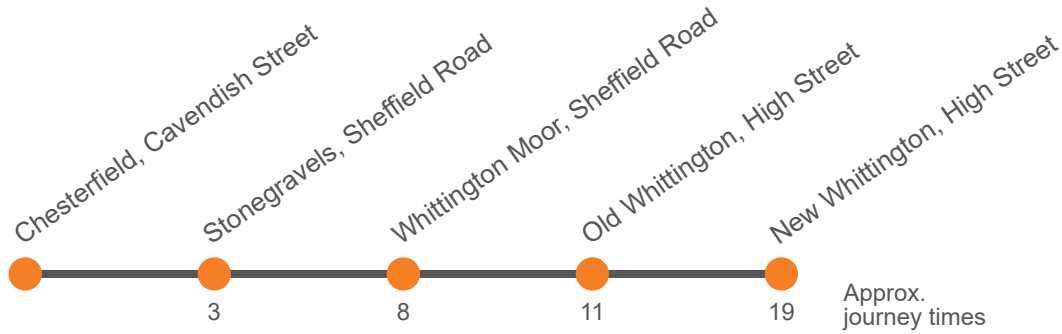

25A

Chesterfield - New Whittington via Whittington Moor

Effective from: 02/10/2022

Stagecoach Yorkshire

Approx. journey times

Sunday

Chesterfield, Cavendish Street T1	1000	Then at	00		1500	1605	1705
Stonegravels, Bus Depot	1003	these	03		1503	1608	1708
Whittington Moor, Lidl	1008	mins	08	until	1508	1613	1713
Old Whittington, Bulls Head	1011	past	11		1511	1616	1716
New Whittington, The Wellington	1019	the	19		1519	1624	1724
		hour					

Monday to Friday

New Whittington, The Wellington	0512
Old Whittington, Bulls Head	0519
Whittington Moor, Lidl	0522
Stonegravels, opp Bus Depot	0526
Chesterfield, New Beetwell Street, Stop B9	0533

Saturday

New Whittington, The Wellington	0646	0746
Old Whittington, Bulls Head	0653	0753
Whittington Moor, Lidl	0656	0756
Stonegravels, opp Bus Depot	0700	0800
Chesterfield, New Beetwell Street, Stop B9	0707	0807

Sunday

New Whittington, The Wellington	0912	1022	Then at these mins past the hour	22	until	1522	1627	1727
Old Whittington, Bulls Head	0919	1029		29		1529	1634	1734
Whittington Moor, Lidl	0922	1032		32		1532	1637	1737
Stonegravels, opp Bus Depot	0926	1036		36		1536	1641	1741
Chesterfield, Cavendish Street, Stop U2	0930	1040		40		1540	1645	1745