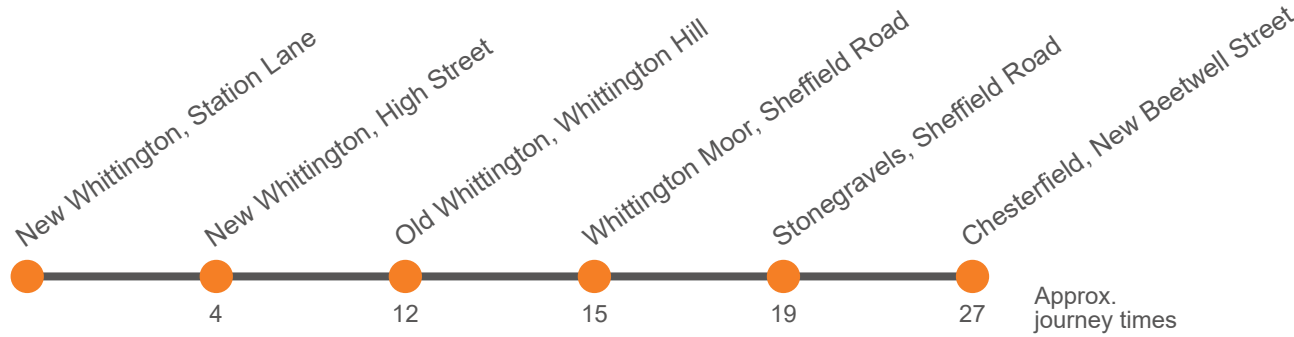

Monday to Friday

New Whittington, Station Lane	0642	0756	0815	0938	1040	1140	1240	1340	1440	1542	1649
New Whittington, The Wellington	0646	0801	0820	0942	1044	1144	1244	1344	1444	1547	1653
Old Whittington, Bulls Head	0653	0810	0829	0951	1052	1152	1252	1352	1452	1555	1701
Whittington Moor, Lidl	0656	0815	0834	0955	1055	1155	1255	1355	1455	1558	1704
Stonegravels, opp Bus Depot	0700	0820	0839	0959	1059	1159	1259	1359	1459	1603	1709
Chesterfield, New Beetwell Street, Stop B9	0708	0828	0847	1007	1107	1207	1307	1407	1507	1611	1717

Saturday

New Whittington, Station Lane	0711	0840	Then at these mins past the hour	40	until	1440	1540	1640
New Whittington, The Wellington	0716	0844		44		1444	1544	1644
Old Whittington, Bulls Head	0723	0852		52		1452	1552	1652
Whittington Moor, Lidl	0726	0855		55		1455	1555	1655
Stonegravels, opp Bus Depot	0730	0859		59		1459	1559	1659
Chesterfield, New Beetwell Street, Stop B9	0737	0907	07	1507	1607	1707