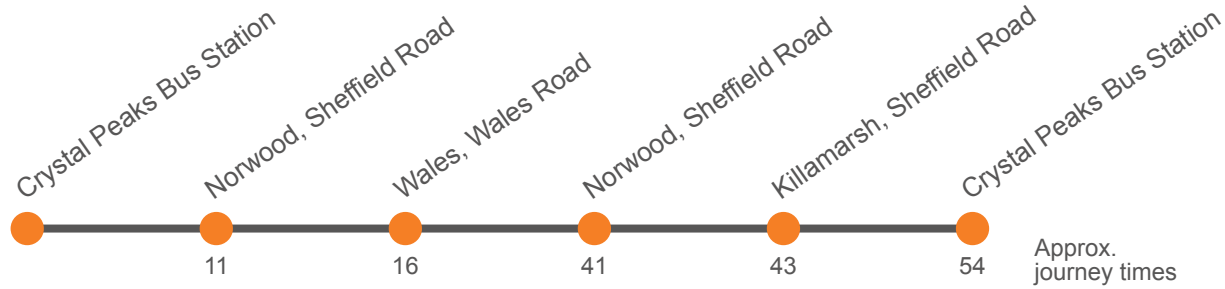

Monday to Friday (continued)

Service:	26
Crystal Peaks Bus Station, Stop CP2	1745
Holbrook, Station Road	
Norwood, Roundabout	1757
Wales, Lodge Hill Drive	1802
Wales Comprehensive School	
Kiveton Park, Station Road	1806
Harthill, Union Street	1816
Harthill, Union Street	
Kiveton Park, Station Road	
Wales, Church Street	
Norwood, Roundabout	1823
Killamarsh, Sheffield Rd, Bridge Street	1825
Crystal Peaks Bus Station, Stop CP2	...