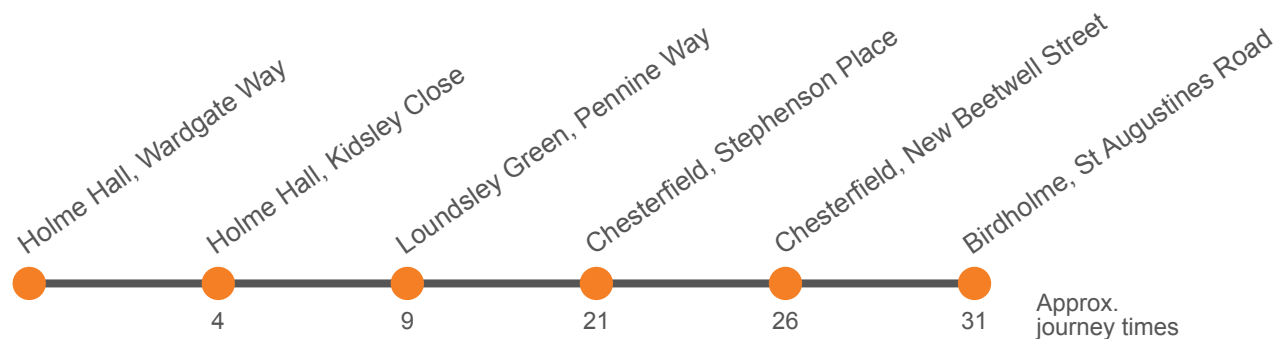

Monday to Friday (continued)

Holme Hall, Cauldron Drive	1705	1725	1745	1815	1845	1915	1945	2015
Holme Hall, Brushfield Road	1710	1730	1749	1819	1849	1919	1949	2019
Loundsley Green, Pennine Way	1715	1735	1754	1824	1854	1924	1954	2024
Chesterfield, Stephenson Place, Stop K1 <i>arr</i>	1724	1744	1802	1832	1902	1932	2002	2032
Chesterfield, Stephenson Place, Stop K1 <i>dep</i>	1726	1746	1805	1835	1905	1935	2005	2035
Chesterfield, New Beetwell Street, Stop B13	1730	1750	1809	1839	1909	1939	2009	2039
Birdholme, St Augustines Avenue	1735	1755	1814	1844	1914	1944	2014	2044

Saturday

Holme Hall, Cauldron Drive	0652	0722	0742	0802	0822	0842	0902	0920	0935	0950	1005	1020	1035
Holme Hall, Brushfield Road	0656	0726	0746	0806	0826	0846	0906	0925	0940	0955	1010	1025	1040
Loundsley Green, Pennine Way	0701	0731	0751	0811	0831	0851	0911	0930	0945	1000	1015	1030	1045
Chesterfield, Stephenson Place, Stop K1 <i>arr</i>	0709	0739	0759	0819	0839	0859	0919	0939	0954	1009	1024	1039	1054
Chesterfield, Stephenson Place, Stop K1 <i>dep</i>	0712	0742	0802	0822	0842	0902	0922	0942	0958	1013	1028	1043	1058
Chesterfield, New Beetwell Street, Stop B13	0716	0746	0806	0826	0846	0906	0926	0946	1003	1018	1033	1048	1103
Birdholme, St Augustines Avenue	0721	0751	0811	0831	0851	0911	0931	0951	1008	1023	1038	1053	1108