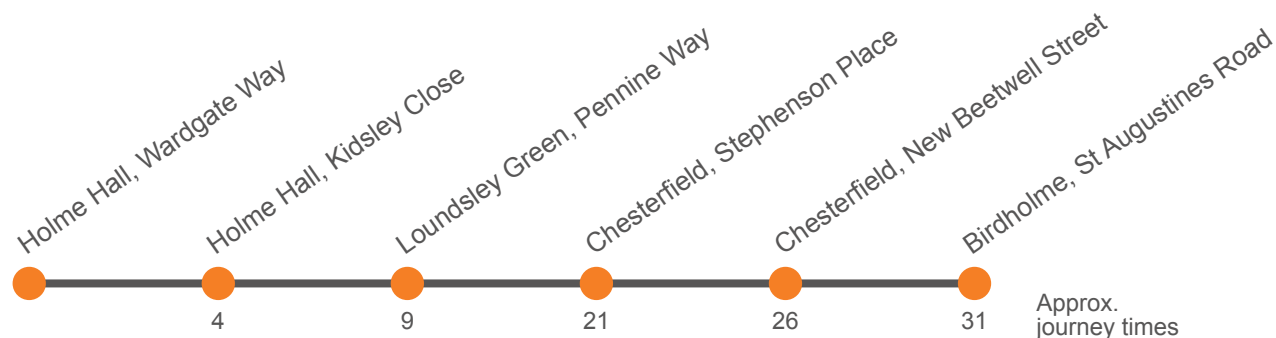

Saturday (continued)

Holme Hall, Cauldron Drive	1050	Then at these mins past the hour	05	20	35	50	until	1320	1335	1350	1405	1420	1435	1452	1508
Holme Hall, Brushfield Road	1055		10	25	40	55		1325	1340	1355	1410	1425	1440	1457	1513
Loundsley Green, Pennine Way	1100		15	30	45	00		1330	1345	1400	1415	1430	1445	1502	1518
Chesterfield, Stephenson Place, Stop K1 <i>arr</i>	1109		24	39	54	09		1339	1354	1409	1424	1439	1454	1511	1527
Chesterfield, Stephenson Place, Stop K1 <i>dep</i>	1113		28	43	58	13		1343	1358	1413	1428	1443	1458	1516	1531
Chesterfield, New Beetwell Street, Stop B13	1118		33	48	03	18		1348	1403	1418	1433	1448	1503	1520	1535
Birdholme, St Augustines Avenue	1123	38	53	08	23	1353	1408	1423	1438	1453	1508	1525	1540		

Saturday (continued)

Holme Hall, Cauldron Drive	1525	1545	1605	1625	1645	1705	1725	1745	1815	1845	1915	1945	2015
Holme Hall, Brushfield Road	1529	1549	1609	1629	1649	1709	1729	1749	1819	1849	1919	1949	2019
Loundsley Green, Pennine Way	1534	1554	1614	1634	1654	1714	1734	1754	1824	1854	1924	1954	2024
Chesterfield, Stephenson Place, Stop K1 <i>arr</i>	1542	1602	1622	1642	1702	1722	1742	1802	1832	1902	1932	2002	2032
Chesterfield, Stephenson Place, Stop K1 <i>dep</i>	1545	1605	1625	1645	1705	1725	1745	1805	1835	1905	1935	2005	2035
Chesterfield, New Beetwell Street, Stop B13	1549	1609	1629	1649	1709	1729	1749	1809	1839	1909	1939	2009	2039
Birdholme, St Augustines Avenue	1554	1614	1634	1654	1714	1734	1754	1814	1844	1914	1944	2014	2044