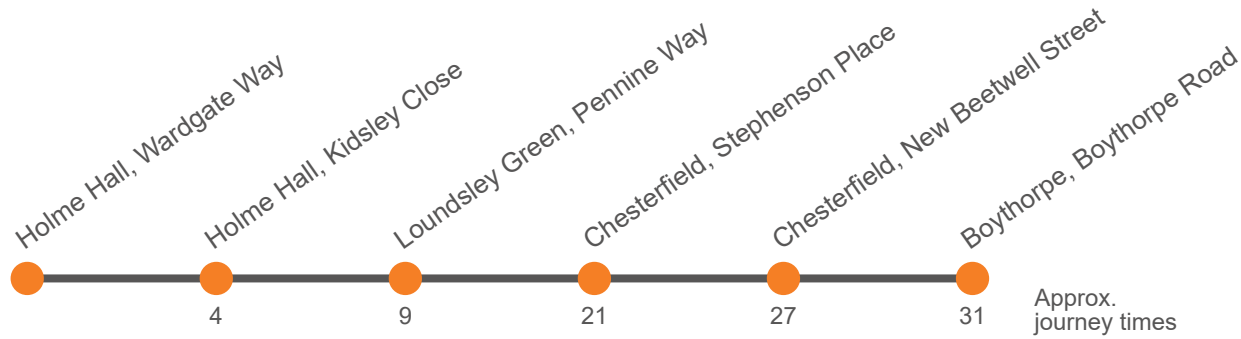

Monday to Friday

Holme Hall, Cauldron Drive	0609	0629	0648	0708	...	0728	0745	0800	0815	0830	0845	0900
Holme Hall, Brushfield Road	0613	0633	0653	0713	...	0733	0750	0805	0820	0835	0850	0905
Loundsley Green, Cuttholme Way	0618	0638	0658	0718	...	0739	0756	0811	0826	0841	0856	0911
Chesterfield, Stephenson Place, Stop K1 <i>arr</i>	0626	0646	0706	0726	...	0748	0806	0821	0836	0851	0906	0921
Chesterfield, Stephenson Place, Stop K1 <i>dep</i>	0628	0648	0708	0728	0741	0754	0809	0824	0839	0854	0909	0924
Chesterfield, New Beetwell Street, Stop B13 <i>arr</i>	0632	0652	0712	0732	0745	0759	0814	0829	0844	0859	0914	0929
Chesterfield, New Beetwell Street, Stop B13 <i>dep</i>	0632	0652	0714	0734	0748	0802	0817	0832	0847	0902	0917	0932
Boythorpe opposite Whitecotes Inn	0636	0656	0718	0738	0752	0806	0821	0836	0851	0906	0921	0936