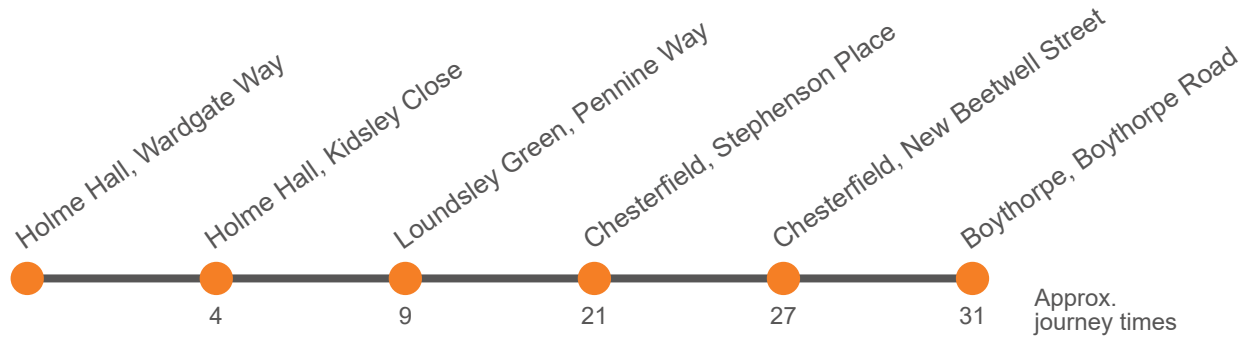

Monday to Friday (continued)

Holme Hall, Cauldron Drive	1517	1532	1547	1602	1617	1632	1647	1702	1717	1732	1746	1815
Holme Hall, Brushfield Road	1522	1537	1552	1607	1622	1637	1652	1707	1722	1737	1750	1819
Loundsley Green, Cuttholme Way	1527	1542	1557	1612	1627	1642	1657	1712	1727	1742	1755	1824
Chesterfield, Stephenson Place, Stop K1 <i>arr</i>	1537	1552	1607	1622	1637	1652	1707	1722	1737	1752	1805	1832
Chesterfield, Stephenson Place, Stop K1 <i>dep</i>	1540	1555	1610	1625	1640	1655	1710	1725	1740	1755	1808	1834
Chesterfield, New Beetwell Street, Stop B13 <i>arr</i>	1545	1600	1615	1630	1645	1700	1715	1730	1745	1800	1812	1838
Chesterfield, New Beetwell Street, Stop B13 <i>dep</i>	1547	1602	1617	1632	1647	1702	1717	1732	1747	1802	1814	1838
Boythorpe opposite Whitecotes Inn	1551	1606	1621	1636	1651	1706	1721	1736	1751	1806	1818	1842

Monday to Friday (continued)

Holme Hall, Cauldron Drive	1845	1915	1945	2015	2045	2115	2215
Holme Hall, Brushfield Road	1849	1919	1949	2019	2049	2119	2219
Loundsley Green, Cuttholme Way	1854	1924	1954	2024	2054	2124	2224
Chesterfield, Stephenson Place, Stop K1 <i>arr</i>	1902	1932	2002	2032	2102	2132	2232
Chesterfield, Stephenson Place, Stop K1 <i>dep</i>	1904	1934	2004	2034	2104	2134	2234
Chesterfield, New Beetwell Street, Stop B13 <i>arr</i>	1908	1938	2008	2038	2108	2138	2238
Chesterfield, New Beetwell Street, Stop B13 <i>dep</i>	1908	1938	2008	2038	2108	2138	2238
Boythorpe opposite Whitecotes Inn	1912	1942	2012	2042	2112	2142	2242