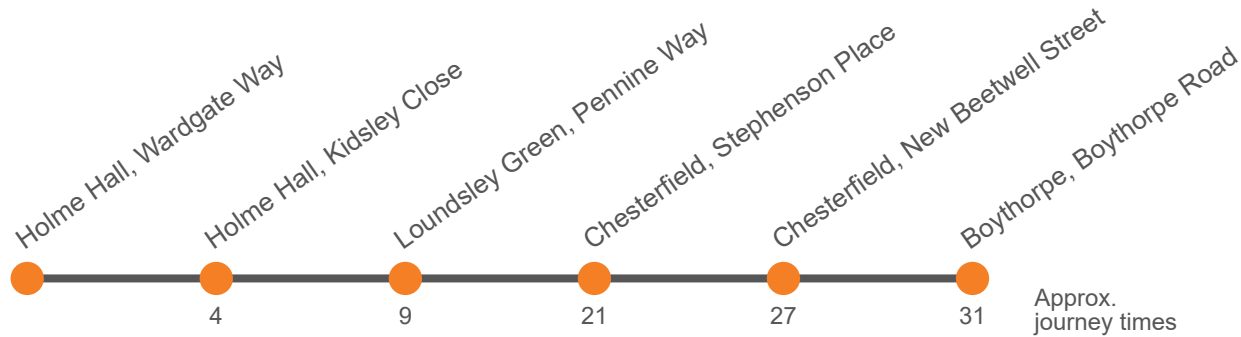

Sunday

Holme Hall, Cauldron Drive	0815	0915	1015	1045	Then at these mins past the hour	15 45	until	1515	1545	1615	1715	1815	1915
Holme Hall, Brushfield Road	0819	0919	1019	1049		19 49		1519	1549	1619	1719	1819	1919
Loundsley Green, Cuttholme Way	0824	0924	1024	1054		24 54		1524	1554	1624	1724	1824	1924
Chesterfield, Stephenson Place, Stop K1 <i>arr</i>	0832	0932	1032	1102		32 02		1532	1602	1632	1732	1832	1932
Chesterfield, Stephenson Place, Stop K1 <i>dep</i>	0834	0934	1034	1104		34 04		1534	1604	1634	1734	1834	1934
Chesterfield, New Beetwell Street, Stop B13	0838	0938	1038	1108		38 08		1538	1608	1638	1738	1838	1938
Boythorpe opposite Whitecotes Inn	0842	0942	1042	1112	42 12	1542	1612	1642	1742	1842	1942		

Sunday (continued)

Holme Hall, Cauldron Drive	2015	2115	2215
Holme Hall, Brushfield Road	2019	2119	2219
Loundsley Green, Cuttholme Way	2024	2124	2224
Chesterfield, Stephenson Place, Stop K1 <i>arr</i>	2032	2132	2232
Chesterfield, Stephenson Place, Stop K1 <i>dep</i>	2034	2134	2234
Chesterfield, New Beetwell Street, Stop B13	2038	2138	2238
Boythorpe opposite Whitecotes Inn	2042	2142	2242