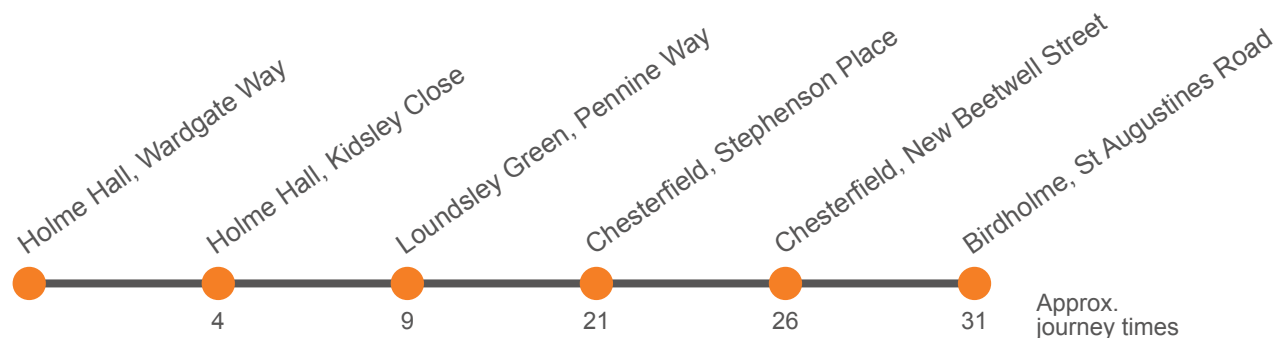

39

Holme Hall to Grangewood Farm via Chesterfield

Effective from: 01/11/2021

Stagecoach Yorkshire