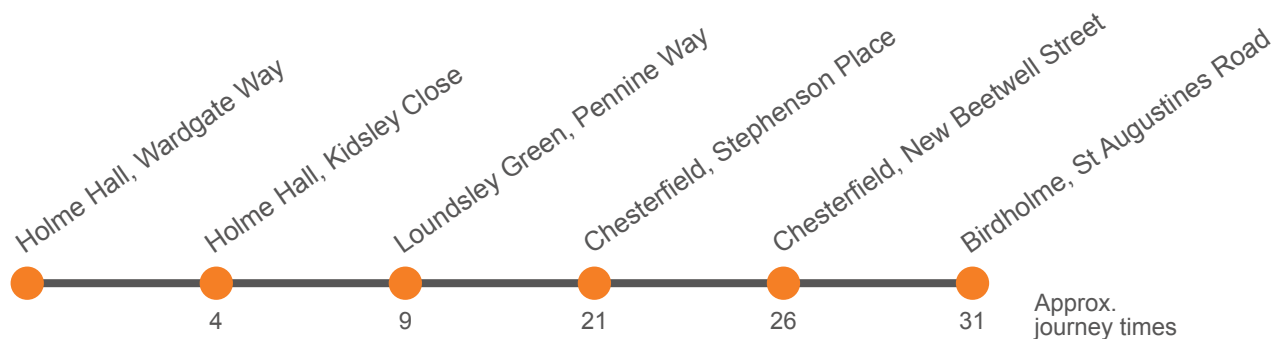

39

Holme Hall to Grangewood Farm via Chesterfield

Effective from: 01/11/2021

Stagecoach Yorkshire

Monday to Friday (continued)

Holme Hall, Cauldron Drive	1035	1055	Then at these mins past the hour	15	35	55	until	1555	1615	1635	1655	1715	1730	1745
Holme Hall, Brushfield Road	1040	1100		20	40	00		1600	1620	1640	1700	1720	1735	1749
Loundsley Green, Pennine Way	1045	1105		25	45	05		1605	1625	1645	1705	1725	1740	1754
Chesterfield, Stephenson Place, Stop K1 <i>arr</i>	1054	1114		34	54	14		1614	1634	1654	1714	1734	1748	1802
Chesterfield, Stephenson Place, Stop K1 <i>dep</i>	1058	1118		38	58	18		1618	1638	1658	1717	1737	1751	1805
Chesterfield, New Beetwell Street, Stop B13	1103	1123		43	03	23		1623	1643	1703	1721	1741	1755	1809
Birdholme, St Augustines Avenue	1108	1128	48	08	28	1628	1648	1708	1726	1746	1800	1814		

39

Holme Hall to Grangewood Farm via Chesterfield

Effective from: 01/11/2021

Stagecoach Yorkshire

Monday to Friday (continued)

Holme Hall, Cauldron Drive	1815	1845	1915	1945	2015
Holme Hall, Brushfield Road	1819	1849	1919	1949	2019
Loundsley Green, Pennine Way	1824	1854	1924	1954	2024
Chesterfield, Stephenson Place, Stop K1 <i>arr</i>	1832	1902	1932	2002	2032
Chesterfield, Stephenson Place, Stop K1 <i>dep</i>	1835	1905	1935	2005	2035
Chesterfield, New Beetwell Street, Stop B13	1839	1909	1939	2009	2039
Birdholme, St Augustines Avenue	1844	1914	1944	2014	2044