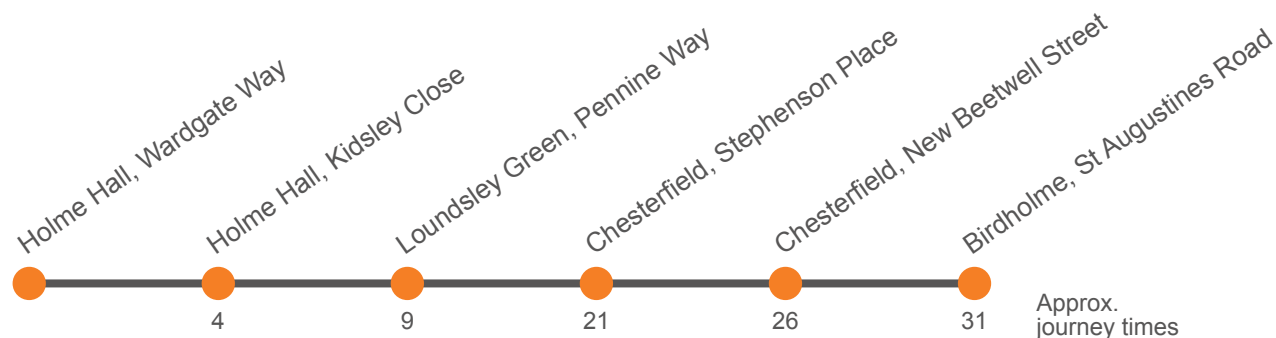

39

Holme Hall to Grangewood Farm via Chesterfield

Effective from: 01/11/2021

Stagecoach Yorkshire

Monday to Friday (continued)

Holme Hall, Cauldron Drive	1035	1055	Then at these mins past the hour	15	35	55	until	1555	1615	1635	1655	1715	1730	1745
Holme Hall, Brushfield Road	1040	1100		20	40	00		1600	1620	1640	1700	1720	1735	1749
Loundsley Green, Pennine Way	1045	1105		25	45	05		1605	1625	1645	1705	1725	1740	1754
Chesterfield, Stephenson Place, Stop K1 <i>arr</i>	1054	1114		34	54	14		1614	1634	1654	1714	1734	1748	1802
Chesterfield, Stephenson Place, Stop K1 <i>dep</i>	1058	1118		38	58	18		1618	1638	1658	1717	1737	1751	1805
Chesterfield, New Beetwell Street, Stop B13	1103	1123		43	03	23		1623	1643	1703	1721	1741	1755	1809
Birdholme, St Augustines Avenue	1108	1128	48	08	28	1628	1648	1708	1726	1746	1800	1814		

39

Holme Hall to Grangewood Farm via Chesterfield

Effective from: 01/11/2021

Stagecoach Yorkshire

Monday to Friday (continued)

Holme Hall, Cauldron Drive	1815	1845	1915	1945	2015
Holme Hall, Brushfield Road	1819	1849	1919	1949	2019
Loundsley Green, Pennine Way	1824	1854	1924	1954	2024
Chesterfield, Stephenson Place, Stop K1 <i>arr</i>	1832	1902	1932	2002	2032
Chesterfield, Stephenson Place, Stop K1 <i>dep</i>	1835	1905	1935	2005	2035
Chesterfield, New Beetwell Street, Stop B13	1839	1909	1939	2009	2039
Birdholme, St Augustines Avenue	1844	1914	1944	2014	2044