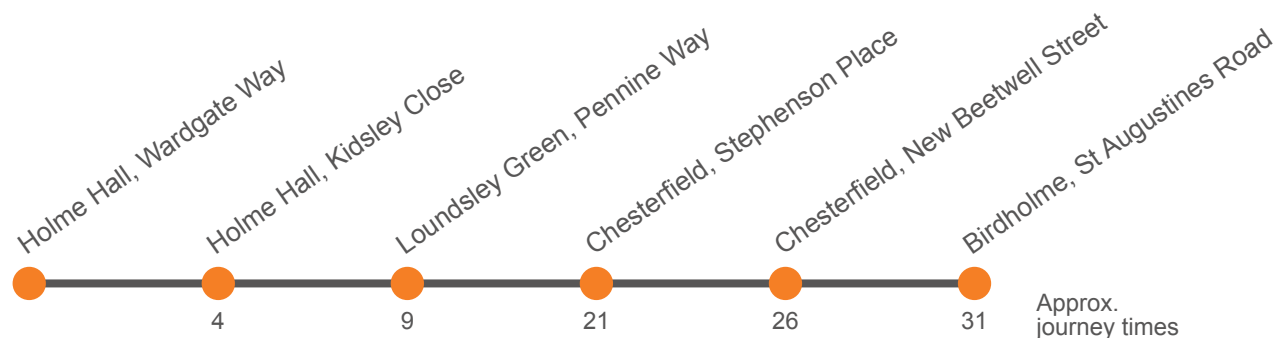

Saturday (continued)

Holme Hall, Cauldron Drive	1635	1655	1715	1745	1815	1845	1915	1945	2015
Holme Hall, Brushfield Road	1639	1659	1719	1749	1819	1849	1919	1949	2019
Loundsley Green, Pennine Way	1644	1704	1724	1754	1824	1854	1924	1954	2024
Chesterfield, Stephenson Place, Stop K1 <i>arr</i>	1652	1712	1732	1802	1832	1902	1932	2002	2032
Chesterfield, Stephenson Place, Stop K1 <i>dep</i>	1655	1715	1735	1805	1835	1905	1935	2005	2035
Chesterfield, New Beetwell Street, Stop B13	1659	1719	1739	1809	1839	1909	1939	2009	2039
Birdholme, St Augustines Avenue	1704	1724	1744	1814	1844	1914	1944	2014	2044

Sunday

Holme Hall, Cauldron Drive	0815	0915	1015	1045	Then at these mins past the hour	15 45	until	1515	1545	1615	1715	1815
Holme Hall, Brushfield Road	0819	0919	1019	1049		19 49		1519	1549	1619	1719	1819
Loundsley Green, Pennine Way	0824	0924	1024	1054		24 54		1524	1554	1624	1724	1824
Chesterfield, Stephenson Place, Stop K1 <i>arr</i>	0832	0932	1032	1102		32 02		1532	1602	1632	1732	1832
Chesterfield, Stephenson Place, Stop K1 <i>dep</i>	0835	0935	1035	1105		35 05		1535	1605	1635	1735	1835
Chesterfield, New Beetwell Street, Stop B13	0839	0939	1039	1109		39 09		1539	1609	1639	1739	1839
Birdholme, St Augustines Avenue	0844	0944	1044	1114		44 14		1544	1614	1644	1744	1844