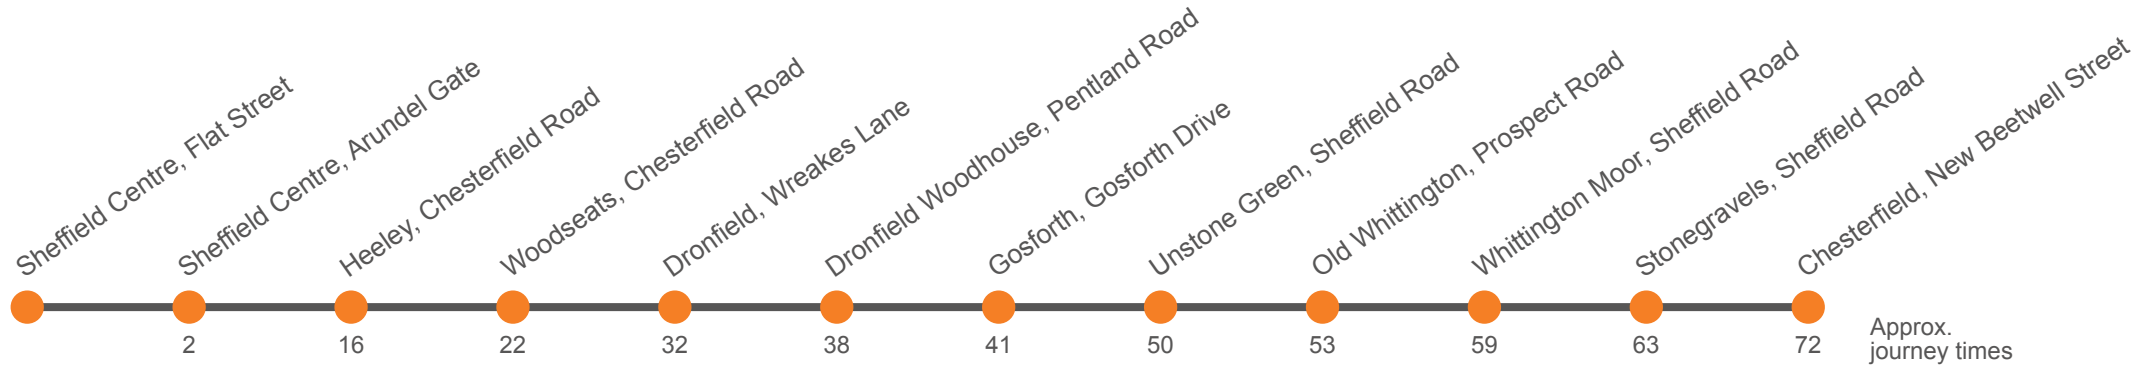

Saturday (continued)

Sheffield, Flat Street,	1619	1709	1749	1825	1905	2005	2050	2150	2305
Sheffield, Arundel Gate, AG12	1621	1711	1751	1827	1907	2007	2052	2152	2307
Heeley, Retail Park	1635	1725	1805	1840	1920	2020	2105	2205	2318
Woodseats, Bromwich Road	1641	1731	1811	1846	1926	2026	2111	2211	2323
Dronfield, Westbrook House	1651	1741	1820	1855	1934	2034	2119	2219	2331
Dronfield Woodhouse, Gardom Close,	1657	1747	1826	1901	1939	2039	2124	2224	2336
Flyover, Gosforth Drive	1700	1750	1829	1904	1942	2042	2127	2227	2339
Unstone Green, Loundes Road	1708	1758	1837	1912	1950	2050	2135	2235	2347
Old Whittington, Prospect Road	1711	1801	1840	1915	1953	2053	2138	2238	2350
Whittington Moor, Lidl	1716	1806	1845	1919	1957	2057	2142	2242	2354
Stonegravels, Bus Depot	1720	1810	1849	1923	2001	2101	2146	2246	2358
Chesterfield, Elder Way		1814	1853	1927	2005	2105	2150	2250	0001
Chesterfield, New Beetwell Street, Stop B9	1729	...	...	...	...	...	...	...	...