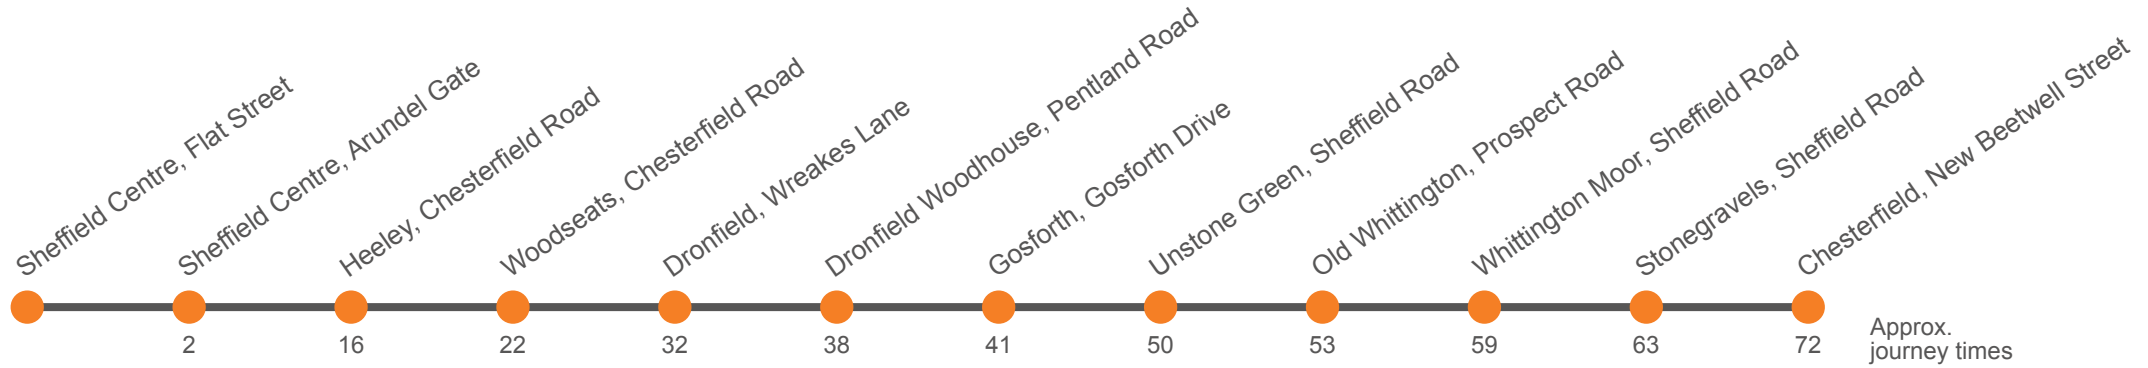

Monday to Friday (continued)

Sheffield, Flat Street,	2150	2305
Sheffield, Arundel Gate, AG12	2152	2307
Heeley, Retail Park	2205	2318
Woodseats, Bromwich Road	2211	2323
Dronfield, Bowshaw Inn		
Dronfield, Westbrook House	2219	2331
Dronfield Woodhouse, Gardom Close,	2224	2336
Flyover, Gosforth Drive	2227	2339
Dronfield, Civic Centre		
Hallowes, Burns Drive		
Unstone Green, Loundes Road	2235	2347
Old Whittington, Prospect Road	2238	2350
Whittington Moor, Lidl	2242	2354
Stonegravels, Bus Depot	2246	2357
Chesterfield, Elder Way	2250	0001
Chesterfield, New Beetwell Street, Stop B9	...	...