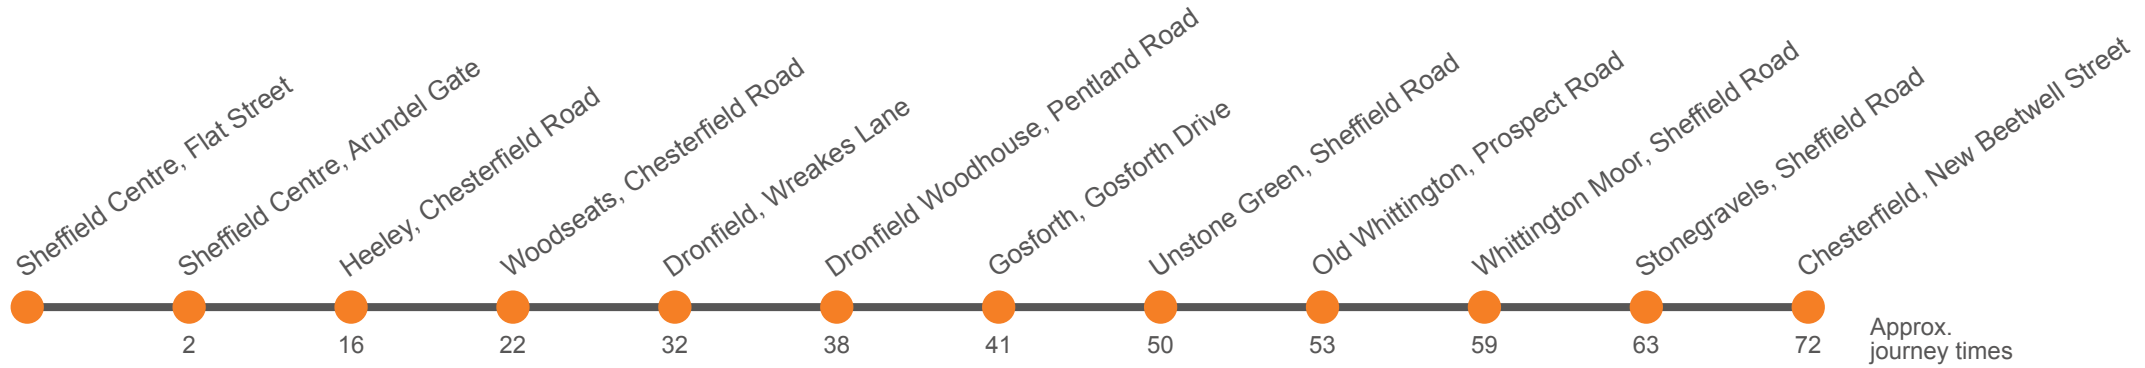

43

Chesterfield to Sheffield via Dronfield Woodhouse

Effective from: 11/04/2021

Stagecoach Chesterfield

Sunday (continued)

Chesterfield, Cavendish Street, Stop T2	2129
Stonegravels, Bus Depot	2132
Whittington Moor, Lidl	2137
Old Whittingham, Prospect Road	2140
Unstone Green, Loundes Road	2144
Flyover, Gosforth Drive	2152
Dronfield Woodhouse, Balmoral Crescent	2155
Dronfield, Wreakes Lane	2200
Woodseats, Library	2209
Heeley, Retail Park	2214
Sheffield, Flat Street,	2225

Sunday (continued)

Sheffield, Flat Street,	2230
Sheffield, Arundel Gate, AG12	2232
Heeley, Retail Park	2242
Woodseats, Bromwich Road	2247
Dronfield, Westbrook House	2254
Dronfield Woodhouse, Gardom Close,	2259
Flyover, Gosforth Drive	2302
Unstone Green, Loundes Road	2310
Old Whittington, Prospect Road	2313
Whittington Moor, Lidl	2317
Stonegravels, Bus Depot	2321
Chesterfield, Elder Way	2325