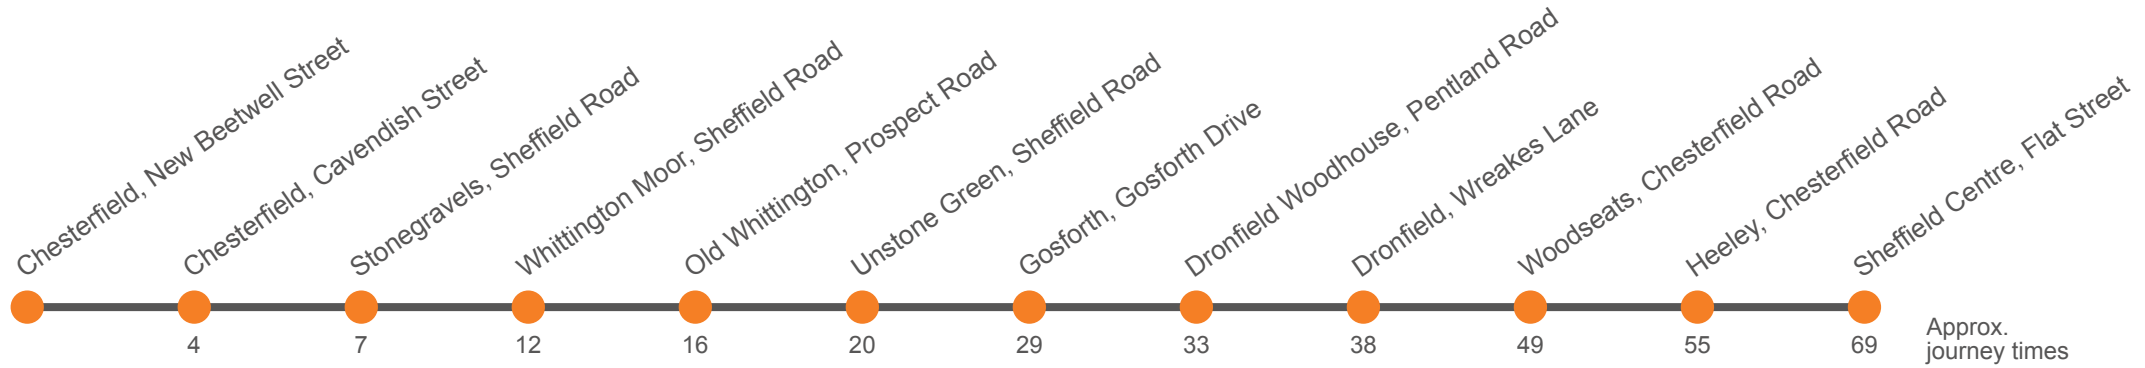

Saturday (continued)

Chesterfield, New Beetwell Street, Stop B2	1710	1753	...	...	...	...	...
Chesterfield, Cavendish Street, Stop T2	1714	1757	1901	1944	2044	2204	2254
Stonegravels, Bus Depot	1717	1800	1904	1947	2047	2207	2257
Whittington Moor, Lidl	1722	1805	1909	1951	2051	2211	2301
Old Whittingham, Prospect Road	1726	1809	1913	1955	2055	2215	2305
Unstone Green, Loundes Road	1730	1813	1916	1958	2058	2218	2308
Flyover, Gosforth Drive	1739	1822	1924	2006	2106	2226	2316
Dronfield Woodhouse, Balmoral Crescent	1743	1826	1927	2009	2109	2229	2318
Dronfield, Wreakes Lane	1748	1831	1932	2014	2114	2234	2322
Bowshaw Inn, Sheffield Road							2326
Woodseats, Library	1758	1841	1942	2024	2124	2244	...
Heeley, Retail Park	1804	1847	1947	2029	2129	2249	...
Sheffield, Flat Street,	1818	1901	1959	2041	2141	2301	...