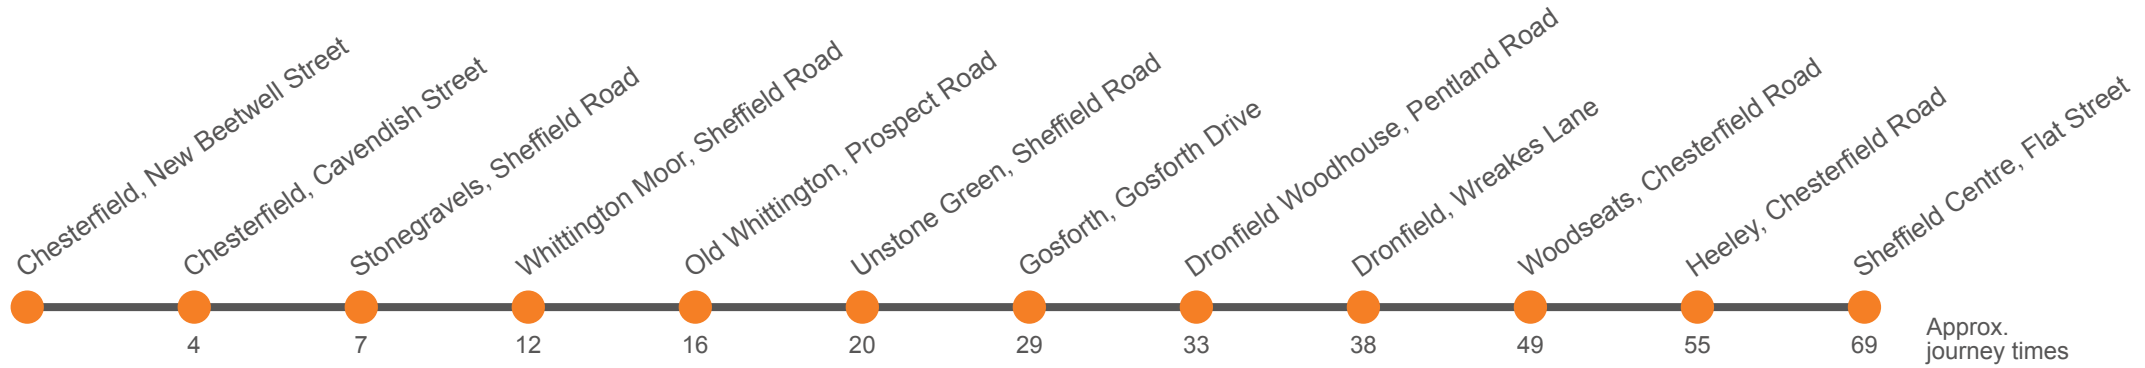

Monday to Friday (continued)

Chesterfield, New Beetwell Street, Stop B2	...
Chesterfield, Cavendish Street, Stop T2	2254
Stonegravels, Bus Depot	2257
Whittington Moor, Lidl	2301
Old Whittingham, Prospect Road	2305
Unstone Green, Loundes Road	2308
Hallowes, Burns Drive	
Hallowes, Highgate Drive	
Dronfield, Civic Centre	
Flyover, Gosforth Drive	2316
Dronfield Woodhouse, Balmoral Crescent	2318
Dronfield, Wreakes Lane	2322
Bowshaw Inn, Sheffield Road	2326
Woodseats, Library	...
Heeley, Retail Park	...
Sheffield, Flat Street,	...