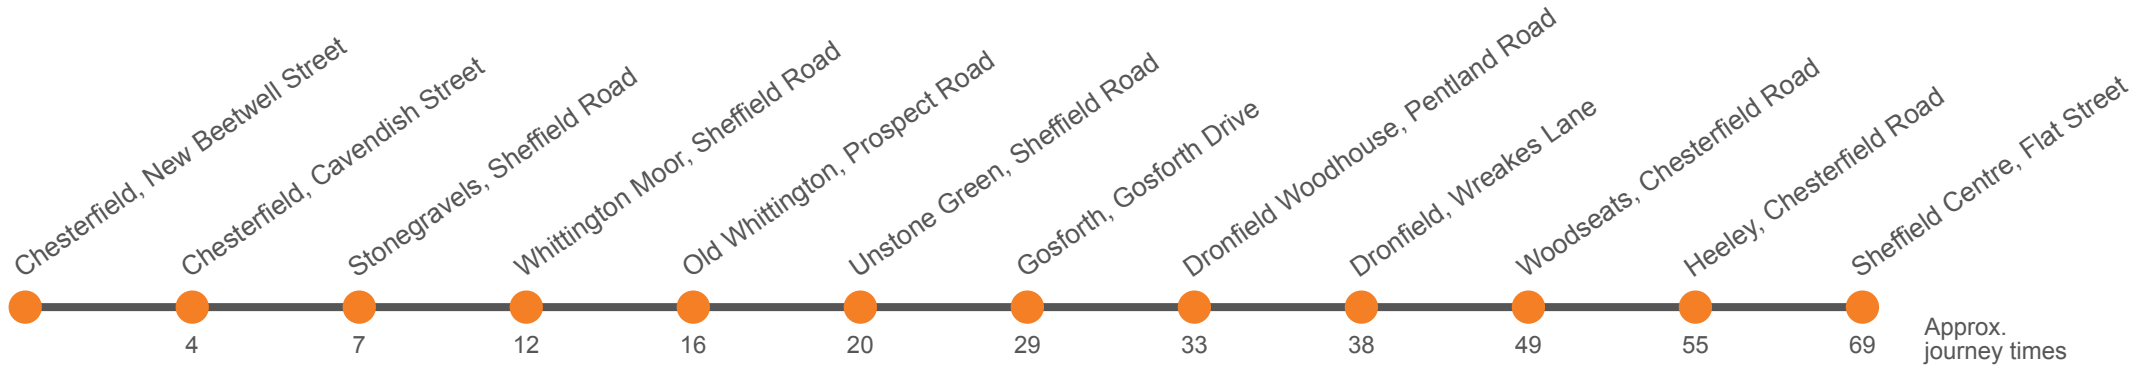

Monday to Friday (continued)

Chesterfield, New Beetwell Street, Stop B2	1010	1040	...		10	40	...		1210	1240	...	1310	1340	...	1410	
Chesterfield, Cavendish Street, Stop T2	1014	1044	...		14	44	...		1214	1244	...	1314	1344	...	1414	
Stonegravels, Bus Depot	1017	1047	...		17	47	...		1217	1247	...	1317	1347	...	1417	
Whittington Moor, Lidl	1022	1052	...		22	52	...		1222	1252	...	1322	1352	...	1422	
Old Whittingham, Prospect Road	1026	1056	...		26	56	...		1226	1256	...	1326	1356	...	1426	
Unstone Green, Loundes Road	1030	1100	...	Then at these mins past the hour	30	00	...	until	1230	1300	...	1330	1400	...	1430	
Hallowes, Burns Drive			
Hallowes, Highgate Drive			
Dronfield, Civic Centre			1120				20				1320			1420		
Flyover, Gosforth Drive	1039	1109	1124		39	09	24		1239	1309	1324	1339	1409	1424	1439	
Dronfield Woodhouse, Balmoral Crescent	1043	1113	1128		43	13	28		1243	1313	1328	1343	1413	1428	1443	
Dronfield, Wreakes Lane	1048	1118	1133		48	18	33		1248	1318	1333	1348	1418	1433	1448	
Bowshaw Inn, Sheffield Road																
Woodseats, Library	1059	1129	1144		59	29	44		1259	1329	1344	1359	1429	1445	1500	
Heeley, Retail Park	1105	1135	1150		05	35	50		1305	1335	1350	1405	1435	1451	1506	
Sheffield, Flat Street,	1119	1149	1204		19	49	04		1319	1349	1404	1419	1449	1505	1520	

Sunday (continued)

Sheffield, Flat Street,	2230
Sheffield, Arundel Gate, AG12	2232
Heeley, Retail Park	2242
Woodseats, Bromwich Road	2247
Dronfield, Westbrook House	2254
Dronfield Woodhouse, Gardom Close,	2259
Flyover, Gosforth Drive	2302
Unstone Green, Loundes Road	2310
Old Whittington, Prospect Road	2313
Whittington Moor, Lidl	2317
Stonegravels, Bus Depot	2321
Chesterfield, Elder Way	2325