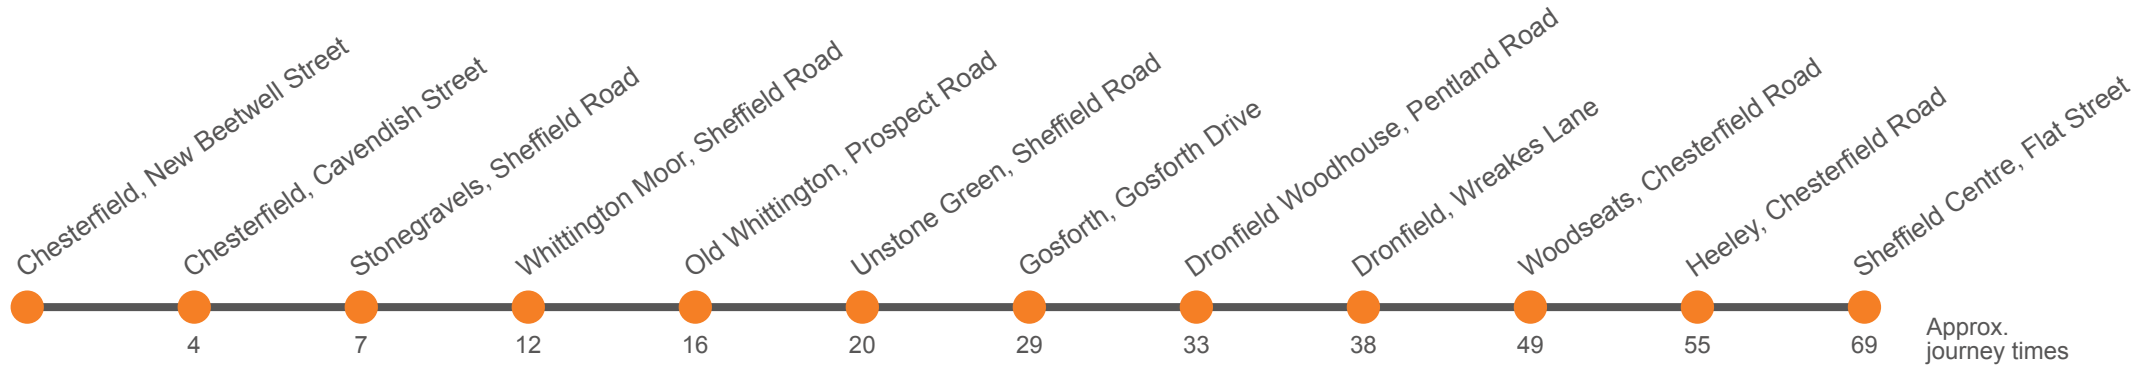

43

Chesterfield to Sheffield via Dronfield Woodhouse

Effective from: 11/04/2021

Stagecoach Chesterfield

Sunday (continued)

Chesterfield, Cavendish Street, Stop T2	2129
Stonegravels, Bus Depot	2132
Whittington Moor, Lidl	2137
Old Whittingham, Prospect Road	2140
Unstone Green, Loundes Road	2144
Flyover, Gosforth Drive	2152
Dronfield Woodhouse, Balmoral Crescent	2155
Dronfield, Wreakes Lane	2200
Woodseats, Library	2209
Heeley, Retail Park	2214
Sheffield, Flat Street,	2225

Monday to Friday (continued)

Sheffield, Flat Street,	2150	2305
Sheffield, Arundel Gate, AG12	2152	2307
Heeley, Retail Park	2205	2318
Woodseats, Bromwich Road	2211	2323
Dronfield, Bowshaw Inn		
Dronfield, Westbrook House	2219	2331
Dronfield Woodhouse, Gardom Close,	2224	2336
Flyover, Gosforth Drive	2227	2339
Dronfield, Civic Centre		
Hallowes, Burns Drive		
Unstone Green, Loundes Road	2235	2347
Old Whittington, Prospect Road	2238	2350
Whittington Moor, Lidl	2242	2354
Stonegravels, Bus Depot	2246	2357
Chesterfield, Elder Way	2250	0001
Chesterfield, New Beetwell Street, Stop B9

Sunday (continued)

Sheffield, Flat Street,	2230
Sheffield, Arundel Gate, AG12	2232
Heeley, Retail Park	2242
Woodseats, Bromwich Road	2247
Dronfield, Westbrook House	2254
Dronfield Woodhouse, Gardom Close,	2259
Flyover, Gosforth Drive	2302
Unstone Green, Loundes Road	2310
Old Whittington, Prospect Road	2313
Whittington Moor, Lidl	2317
Stonegravels, Bus Depot	2321
Chesterfield, Elder Way	2325