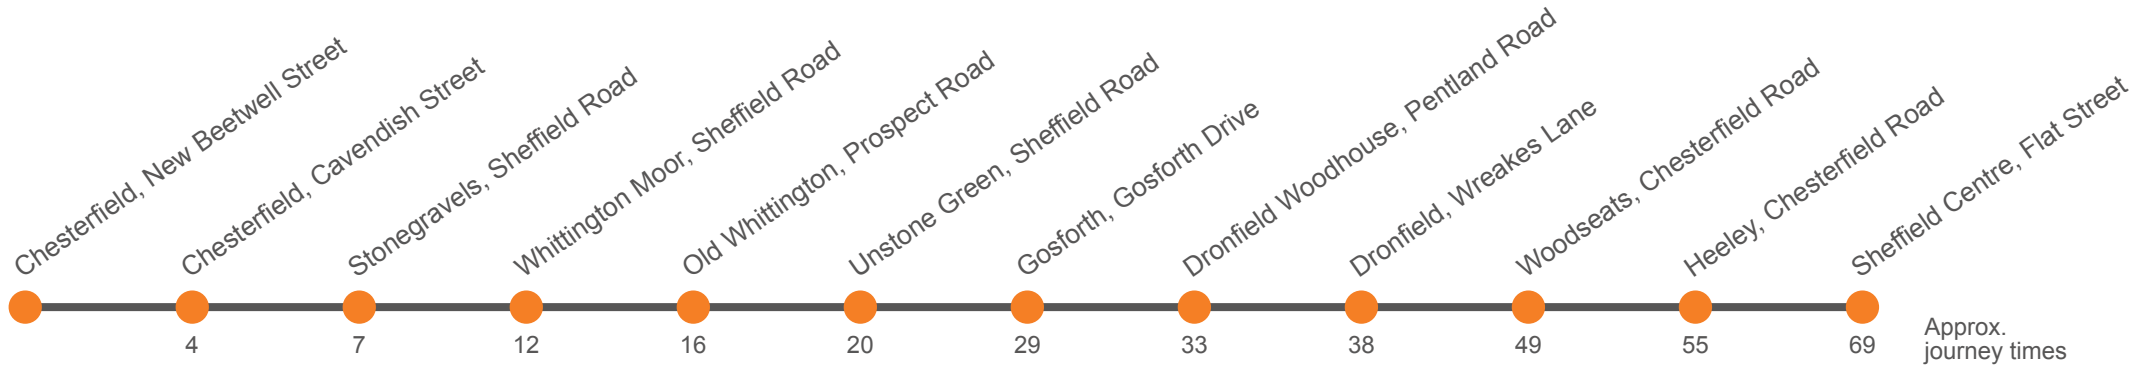

Sunday

Chesterfield, Cavendish Street, Stop T2	0742	0842	0942	1042	1142	1242	1342	1442	1542	1642	1742	1842	1959
Stonegravels, Bus Depot	0745	0845	0945	1045	1145	1245	1345	1445	1545	1645	1745	1845	2002
Whittington Moor, Lidl	0750	0850	0950	1050	1150	1250	1350	1450	1550	1650	1750	1850	2007
Old Whittingham, Prospect Road	0753	0853	0953	1053	1153	1253	1353	1453	1553	1653	1753	1853	2010
Unstone Green, Loundes Road	0757	0857	0957	1057	1157	1257	1357	1457	1557	1657	1757	1857	2014
Flyover, Gosforth Drive	0806	0906	1006	1106	1206	1306	1406	1506	1606	1705	1805	1905	2022
Dronfield Woodhouse, Balmoral Crescent	0809	0909	1010	1110	1210	1310	1410	1509	1609	1708	1808	1908	2025
Dronfield, Wreakes Lane	0814	0914	1015	1115	1215	1315	1415	1514	1614	1713	1813	1913	2030
Woodseats, Library	0823	0923	1024	1124	1225	1326	1426	1524	1624	1723	1822	1922	2039
Heeley, Retail Park	0828	0928	1029	1130	1231	1332	1432	1529	1629	1728	1827	1927	2044
Sheffield, Flat Street,	0839	0939	1041	1142	1243	1344	1444	1541	1641	1739	1838	1938	2055