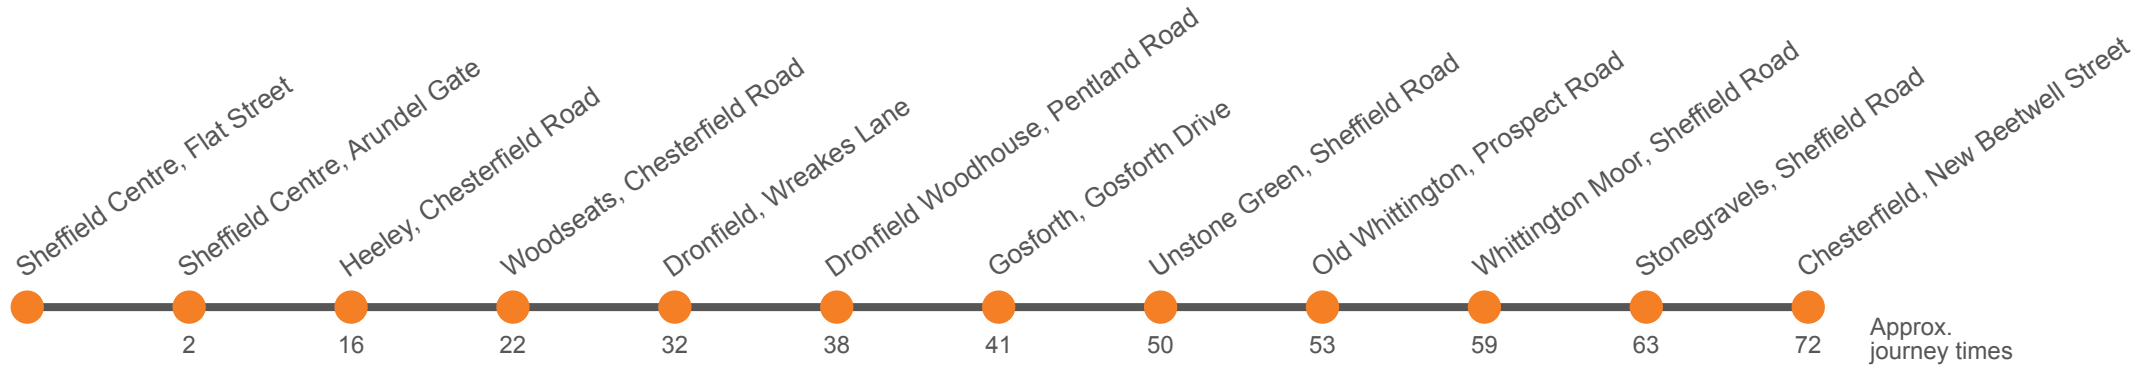

Sunday (continued)

Sheffield, Flat Street,	2230
Sheffield, Arundel Gate, AG12	2232
Heeley, Retail Park	2242
Woodseats, Bromwich Road	2247
Dronfield, Westbrook House	2254
Dronfield Woodhouse, Gardom Close,	2259
Flyover, Gosforth Drive	2302
Unstone Green, Loundes Road	2310
Old Whittington, Prospect Road	2313
Whittington Moor, Lidl	2317
Stonegravels, Bus Depot	2321
Chesterfield, Elder Way	2325