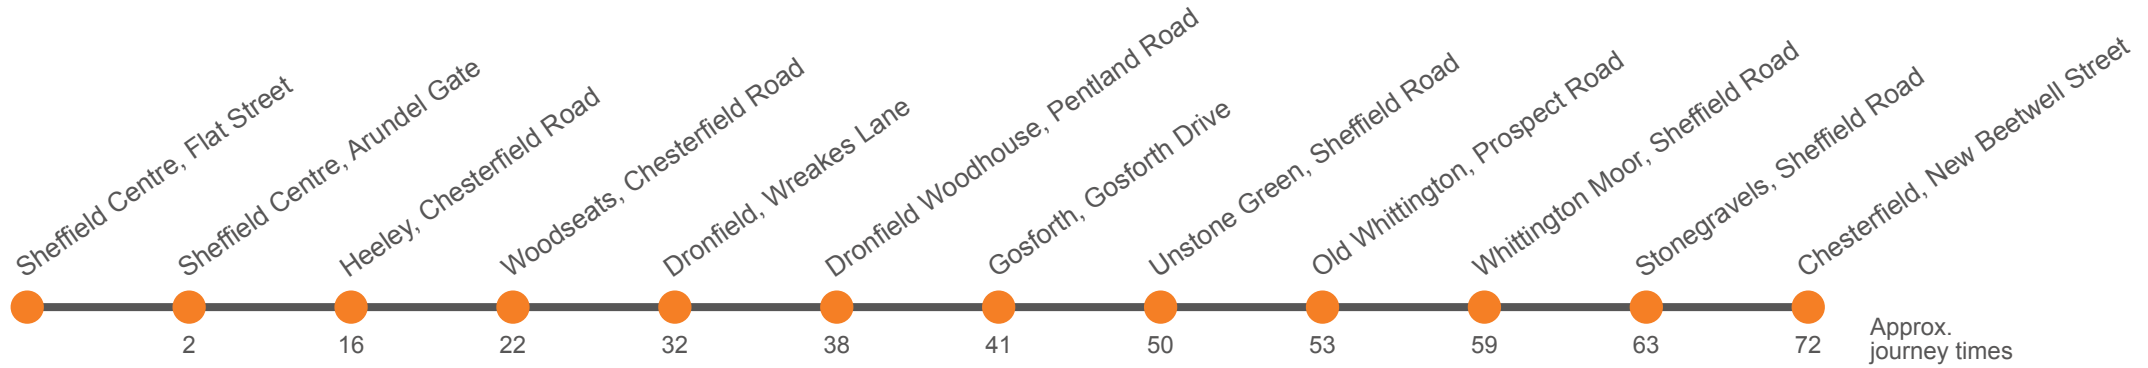

Sunday

Sheffield, Flat Street,	0846	1016	1116	1216	1316	1416	1516	1616	1716	1750	1850	1950	2100
Sheffield, Arundel Gate, AG12	0848	1018	1118	1218	1318	1418	1518	1618	1718	1752	1852	1952	2102
Heeley, Retail Park	0900	1030	1130	1231	1331	1431	1531	1631	1731	1804	1904	2004	2114
Woodseats, Bromwich Road	0906	1036	1136	1237	1337	1437	1537	1637	1737	1809	1909	2009	2119
Dronfield, Westbrook House	0916	1045	1145	1247	1347	1447	1547	1646	1746	1818	1918	2017	2127
Dronfield Woodhouse, Gardom Close,	0921	1051	1151	1252	1352	1452	1552	1651	1751	1823	1923	2022	2132
Flyover, Gosforth Drive	0924	1054	1154	1255	1355	1455	1555	1654	1754	1826	1926	2025	2135
Unstone Green, Loundes Road	0932	1102	1202	1303	1403	1503	1603	1702	1802	1834	1934	2033	2143
Old Whittington, Prospect Road	0935	1105	1205	1306	1406	1506	1606	1705	1805	1837	1937	2036	2146
Whittington Moor, Lidl	0939	1109	1209	1310	1410	1510	1610	1709	1809	1841	1941	2040	2150
Stonegravels, Bus Depot	0943	1113	1213	1314	1414	1514	1614	1713	1813	1845	1945	2044	2154
Chesterfield, Elder Way	0947	1117	1217	1318	1418	1518	1618	1717	1817	1849	1949	2048	2158