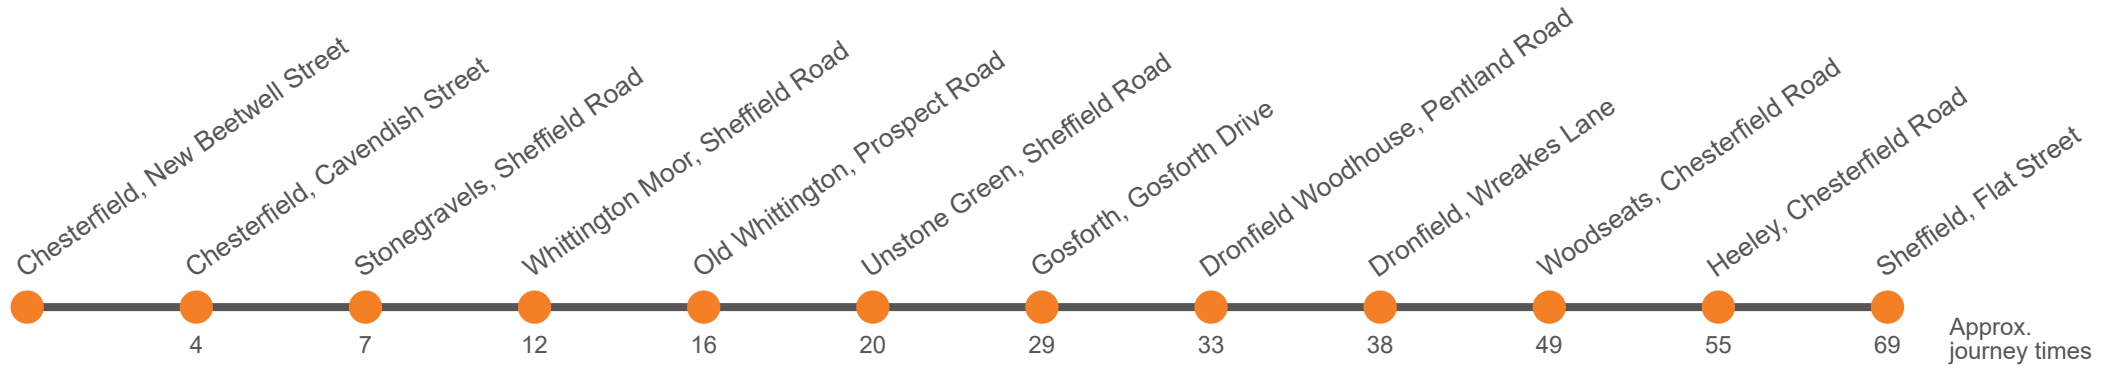

Saturday (continued)

Chesterfield, New Beetwell Street, Stop B2	1628	1708	1750	...	...	...	...	...
Chesterfield, Cavendish Street, Stop T2	1632	1712	1754	1853	1953	2053	2203	2259
Stonegravels, Bus Depot	1635	1715	1757	1856	1956	2056	2206	2302
Whittington Moor, Lidl	1640	1720	1802	1901	2000	2100	2210	2306
Old Whittington, Prospect Road	1644	1724	1806	1905	2004	2104	2214	2310
Unstone Green, Loundes Road	1648	1728	1810	1908	2007	2107	2217	2313
Flyover, Gosforth Drive	1657	1737	1819	1916	2015	2115	2225	2321
Dronfield Woodhouse, Balmoral Crescent	1701	1741	1823	1919	2018	2118	2228	2323
Dronfield, Wreakes Lane	1706	1746	1828	1924	2023	2123	2233	2327
Woodseats, Library	1717	1756	1838	1934	2033	2133	2243	
Heeley, Retail Park	1723	1802	1844	1939	2038	2138	2248	
Sheffield, Flat Street,	1737	1816	1858	1952	2050	2150	2300	
Dronfield, Bowshaw Inn, Sheffield Rd	...	...	...	...	...	...	...	2331