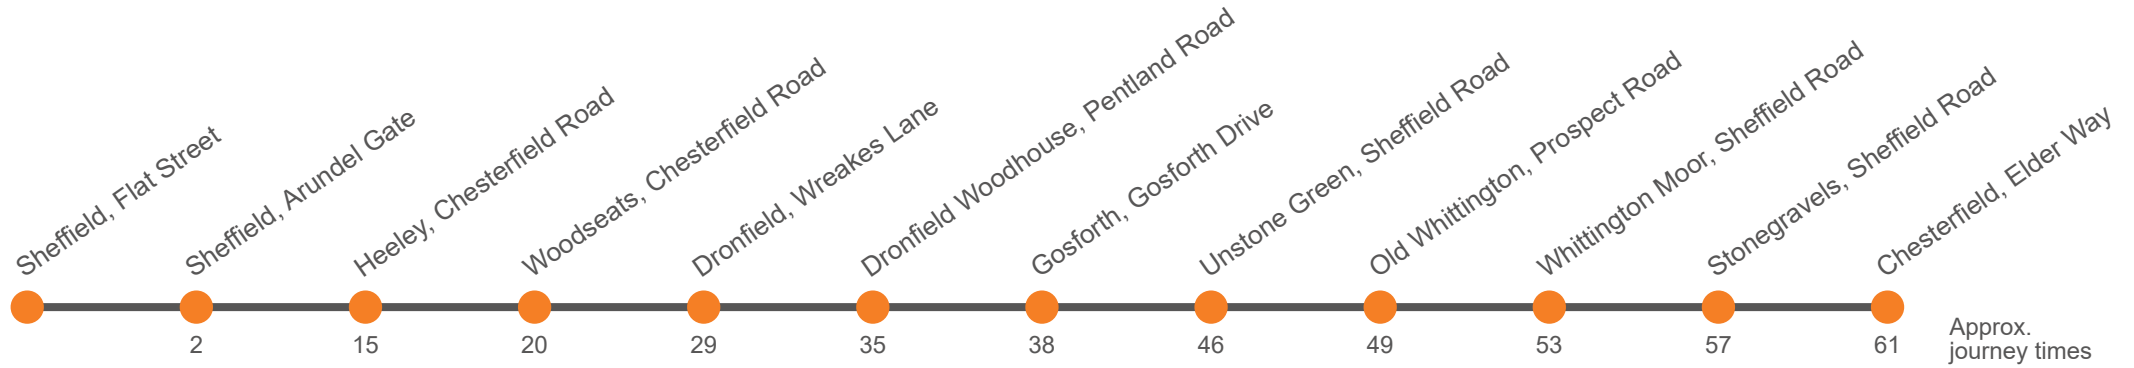

Sunday

Sheffield, Flat Street,	0846	1016	1116	1216	1316	1416	1516	1616	1716	1755	1855	1955	2105
Sheffield, Arundel Gate, Stop AG12	0848	1018	1118	1218	1318	1418	1518	1618	1718	1757	1857	1957	2107
Heeley, Retail Park	0900	1030	1130	1231	1331	1431	1531	1631	1731	1809	1909	2009	2119
Woodseats, Chesterfield Road	0906	1036	1136	1237	1337	1437	1537	1637	1737	1814	1914	2014	2124
Dronfield, Westbrook House	0916	1045	1145	1247	1347	1447	1547	1646	1746	1823	1923	2022	2132
Dronfield Woodhouse, Pentland Road Shops	0921	1051	1151	1252	1352	1452	1552	1651	1751	1828	1928	2027	2137
Flyover, Gosforth Drive	0924	1054	1154	1255	1355	1455	1555	1654	1754	1831	1931	2030	2140
Unstone Green, Loundes Road	0932	1102	1202	1303	1403	1503	1603	1702	1802	1839	1939	2038	2148
Old Whittington, Prospect Road	0935	1105	1205	1306	1406	1506	1606	1705	1805	1842	1942	2041	2151
Whittington Moor, Lidl	0939	1109	1209	1310	1410	1510	1610	1709	1809	1846	1946	2045	2155
Stonegravels, opp Bus Depot	0943	1113	1213	1314	1414	1514	1614	1713	1813	1850	1950	2049	2159
Chesterfield, Elder Way	0947	1117	1217	1318	1418	1518	1618	1717	1817	1854	1954	2053	2203

43

Sheffield - Chesterfield via Dronfield Woodhouse

Effective from: 02/10/2022

Stagecoach Yorkshire

Sunday (continued)

Sheffield, Flat Street,	2235
Sheffield, Arundel Gate, Stop AG12	2237
Heeley, Retail Park	2247
Woodseats, Chesterfield Road	2252
Dronfield, Westbrook House	2259
Dronfield Woodhouse, Pentland Road Shops	2304
Flyover, Gosforth Drive	2307
Unstone Green, Loundes Road	2315
Old Whittington, Prospect Road	2318
Whittington Moor, Lidl	2322
Stonegravels, opp Bus Depot	2326
Chesterfield, Elder Way	2330