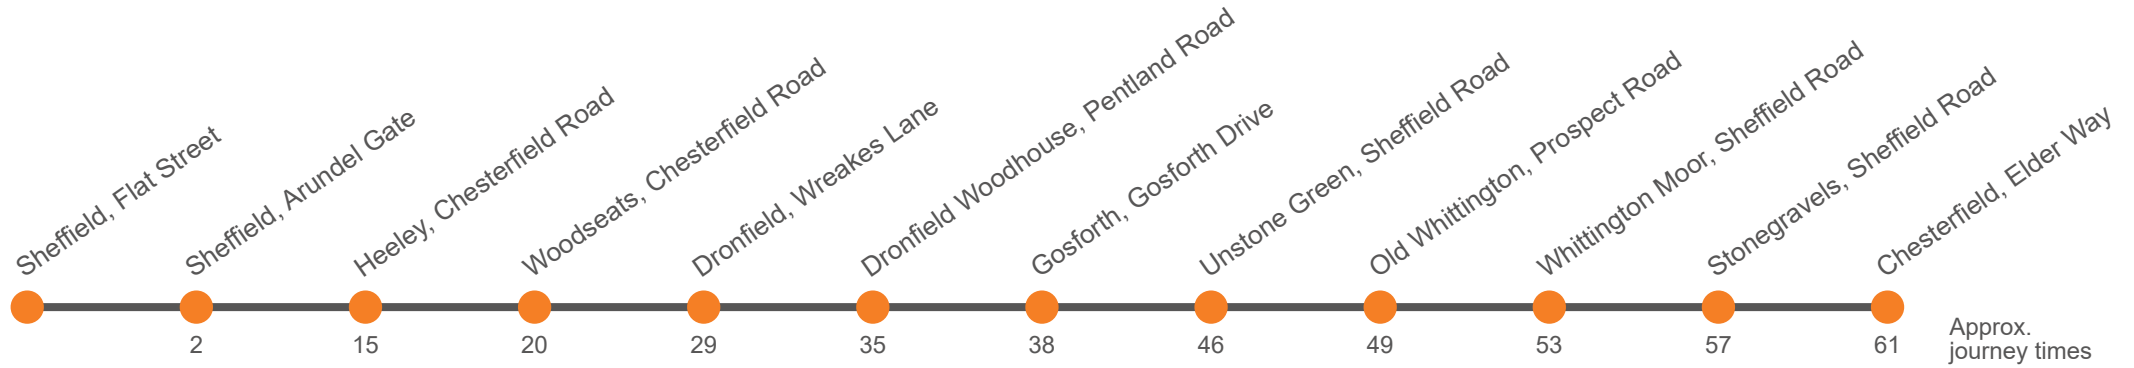

Monday to Friday (continued)

Sheffield, Flat Street,	1216	1236	1316	1336	1416	1438	1522	1543	1625	1646	1728	1755	1840
Sheffield, Arundel Gate, Stop AG12	1218	1238	1318	1338	1418	1440	1524	1545	1627	1648	1730	1757	1842
Heeley, Retail Park	1231	1251	1332	1352	1433	1456	1541	1603	1646	1709	1750	1816	1855
Woodseats, Chesterfield Road	1237	1257	1338	1358	1440	1504	1549	1612	1655	1718	1758	1823	1902
Dronfield, Westbrook House	1246	1307	1348	1408	1450	1514	1600	1623	1706	1729	1808	1832	1911
Dronfield Woodhouse, Pentland Road Shops	1252	1313	1354	1414	1456	1520	1606	1629	1712	1735	1814	1838	1916
Flyover, Gosforth Drive	1255	1316	1357	1417	1459	1523	1609	1632	1715	1738	1817	1841	1919
Unstone Green, Loundes Road	1304	1325	1406	1426	1509	1533	1619	1642	1724	1747	1825	1849	1927
Old Whittington, Prospect Road	1307	1328	1409	1429	1512	1536	1622	1645	1728	1750	1828	1852	1930
Whittington Moor, Lidl	1312	1333	1414	1434	1517	1541	1628	1651	1734	1755	1833	1857	1934
Stonegravels, opp Bus Depot	1316	1337	1418	1438	1521	1546	1633	1656	1739	1800	1838	1901	1938
Chesterfield, New Beetwell Street, Stop B9	1325	1346	1427	1447	1530	1555	1642	1705	1748				
Chesterfield, Elder Way	1805	1843	1905	1942

43

Sheffield - Chesterfield via Dronfield Woodhouse

Effective from: 02/10/2022

Stagecoach Yorkshire

Sunday (continued)

Sheffield, Flat Street,	2235
Sheffield, Arundel Gate, Stop AG12	2237
Heeley, Retail Park	2247
Woodseats, Chesterfield Road	2252
Dronfield, Westbrook House	2259
Dronfield Woodhouse, Pentland Road Shops	2304
Flyover, Gosforth Drive	2307
Unstone Green, Loundes Road	2315
Old Whittington, Prospect Road	2318
Whittington Moor, Lidl	2322
Stonegravels, opp Bus Depot	2326
Chesterfield, Elder Way	2330