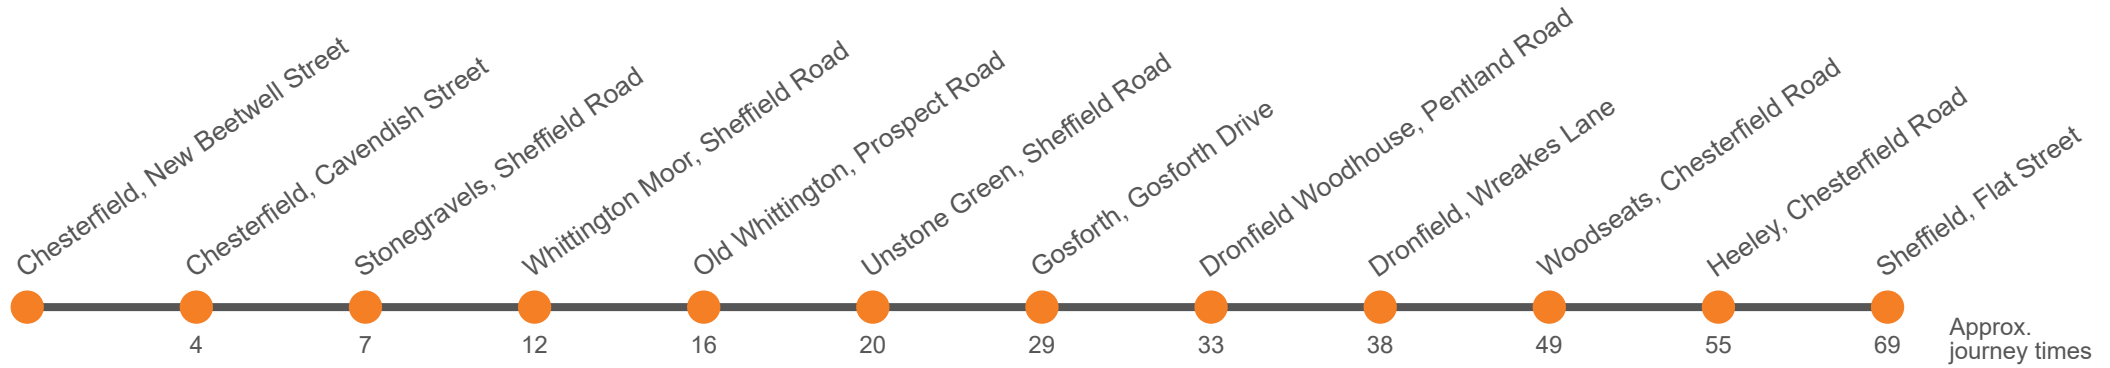

Sunday (continued)

Chesterfield, Cavendish Street, Stop T2	1843	2000	2135
Stonegravels, Bus Depot	1846	2003	2138
Whittington Moor, Lidl	1850	2007	2142
Old Whittington, Prospect Road	1853	2010	2145
Unstone Green, Loundes Road	1857	2014	2149
Flyover, Gosforth Drive	1905	2022	2157
Dronfield Woodhouse, Balmoral Crescent	1908	2025	2200
Dronfield, Wreakes Lane	1913	2030	2205
Lowedges, Sypte Sports Ground, Chesterfield Rd Sth			
Woodseats, Library	1922	2039	2214
Heeley, Retail Park	1927	2044	2219
Sheffield, Flat Street,	1938	2055	2230