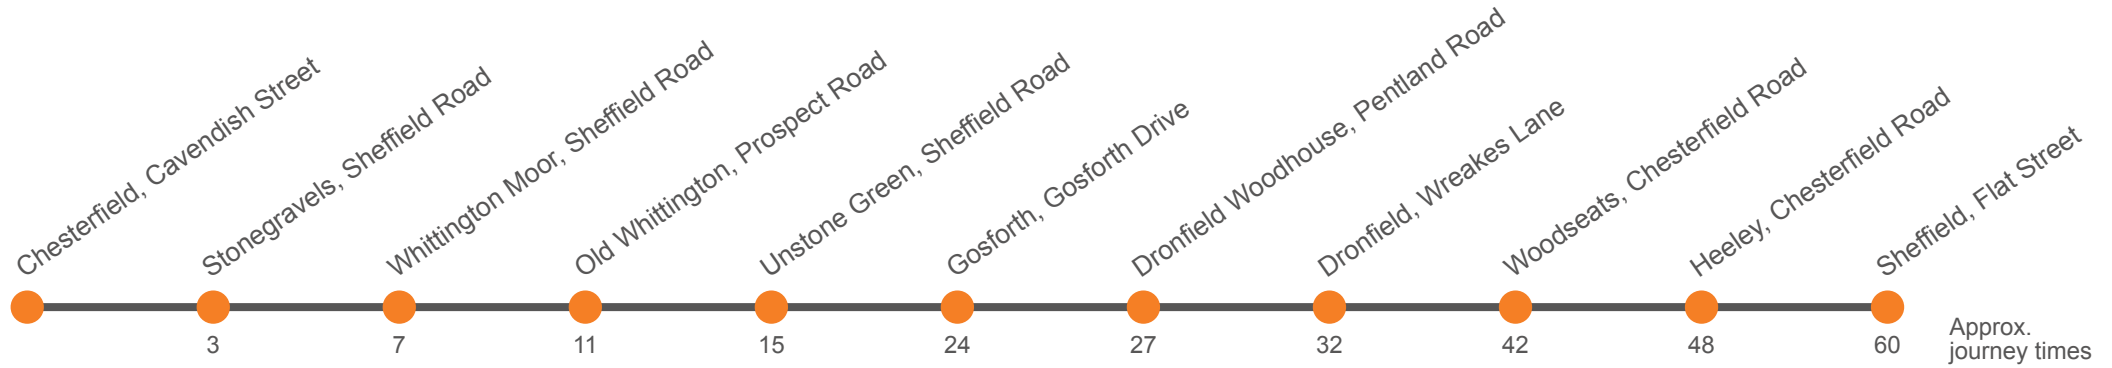

Sunday (continued)

Chesterfield, Cavendish Street, Stop T2	2129
Stonegravels, Bus Depot	2132
Whittington Moor, Lidl	2137
Old Whittingham, Prospect Road	2140
Unstone Green, Loundes Road	2144
Flyover, Gosforth Drive	2152
Dronfield Woodhouse, Balmoral Crescent	2155
Dronfield, Wreakes Lane	2200
Woodseats, Library	2209
Heeley, Retail Park	2214
Sheffield, Flat Street,	2225