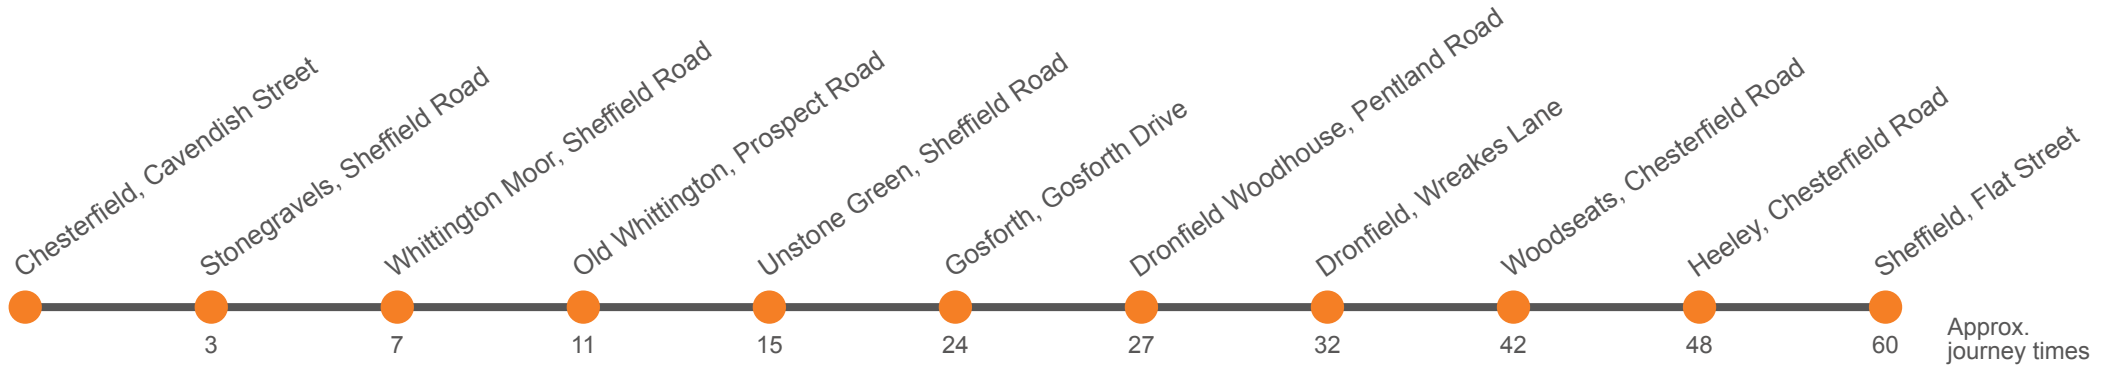

Saturday

Chesterfield, New Beetwell Street, Stop B2	...	...	...	0840	0900	0940		00 40		1440	1500	1550	1630	
Chesterfield, Cavendish Street, Stop T2	0550	0650	0746	0844	0904	0944		04 44		1444	1504	1554	1634	
Stonegravels, Bus Depot	0553	0653	0749	0847	0907	0947		07 47		1447	1507	1557	1637	
Whittington Moor, Lidl	0558	0658	0754	0852	0912	0952	Then at these mins past the hour	12 52	until	1452	1512	1602	1642	
Old Whittingham, Prospect Road	0601	0701	0757	0856	0916	0956		16 56		1456	1516	1606	1646	
Unstone Green, Loundes Road	0605	0705	0801	0900	0920	1000		20 00		1500	1520	1610	1650	
Flyover, Gosforth Drive	0613	0713	0810	0909	0929	1009		29 09		1509	1529	1619	1659	
Dronfield Woodhouse, Balmoral Crescent	0616	0716	0814	0913	0933	1013		33 13		1513	1533	1623	1703	
Dronfield, Wreakes Lane	0621	0721	0819	0918	0938	1018		38 18		1518	1538	1628	1708	
Bowshaw Inn, Sheffield Road														
Woodseats, Library	0630	0730	0829	0929	0949	1029		49 29		1529	1549	1639	1719	
Heeley, Retail Park	0635	0735	0835	0935	0955	1035		55 35		1535	1555	1645	1725	
Sheffield, Flat Street,	0649	0749	0849	0949	1009	1049		09 49		1549	1609	1659	1739