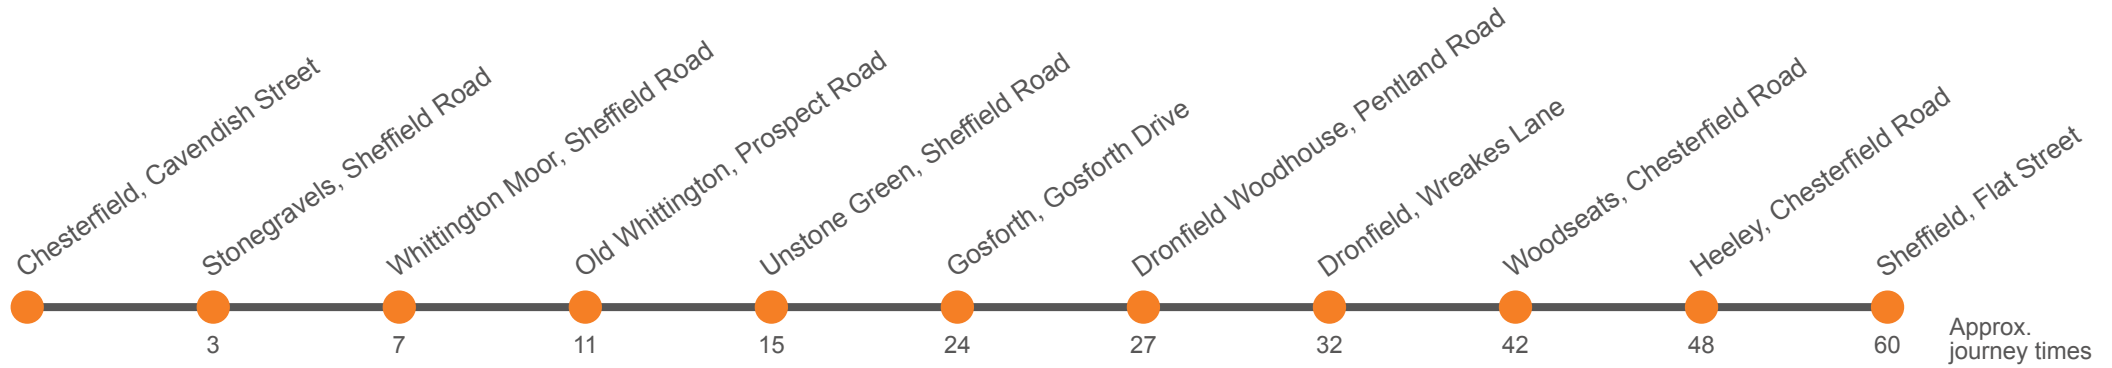

Monday to Friday (continued)

Chesterfield, New Beetwell Street, Stop B2	1140	1200	1240	1300	1340	1400	1440	1500	1543	1604	1650	1720	1800
Chesterfield, Cavendish Street, Stop T2	1144	1204	1244	1304	1344	1404	1444	1504	1547	1608	1654	1724	1804
Stonegravels, Bus Depot	1147	1207	1247	1307	1347	1407	1447	1507	1550	1611	1657	1727	1807
Whittington Moor, Lidl	1152	1212	1252	1312	1352	1412	1453	1513	1556	1618	1703	1733	1812
Old Whittingham, Prospect Road	1156	1216	1256	1316	1356	1416	1457	1517	1601	1623	1708	1737	1816
Unstone Green, Loundes Road	1200	1220	1300	1320	1400	1420	1501	1521	1606	1628	1713	1741	1820
Flyover, Gosforth Drive	1209	1229	1309	1329	1409	1429	1510	1531	1615	1637	1722	1750	1829
Dronfield Woodhouse, Balmoral Crescent	1213	1233	1313	1333	1413	1433	1514	1535	1619	1641	1726	1754	1832
Dronfield, Wreakes Lane	1218	1238	1318	1338	1418	1438	1519	1540	1624	1646	1731	1759	1837
Bowshaw Inn, Sheffield Road													
Hunstone Avenue, Meadowhead													
Woodseats, Library	1229	1249	1329	1349	1429	1450	1531	1552	1636	1658	1743	1810	1848
Heeley, Retail Park	1235	1255	1335	1355	1435	1456	1537	1558	1642	1704	1749	1817	1853
Sheffield, Flat Street,	1249	1309	1349	1409	1449	1510	1552	1613	1657	1719	1803	1830	1905

Sunday (continued)

Sheffield, Flat Street,	2230
Sheffield, Arundel Gate, Stop AG12	2232
Heeley, Retail Park	2242
Woodseats, Chesterfield Road	2247
Dronfield, Westbrook House	2254
Dronfield Woodhouse, Pentland Road Shops	2259
Flyover, Gosforth Drive	2302
Unstone Green, Loundes Road	2310
Old Whittington, Prospect Road	2313
Whittington Moor, Lidl	2317
Stonegravels, Bus Depot	2321
Chesterfield, Elder Way	2325