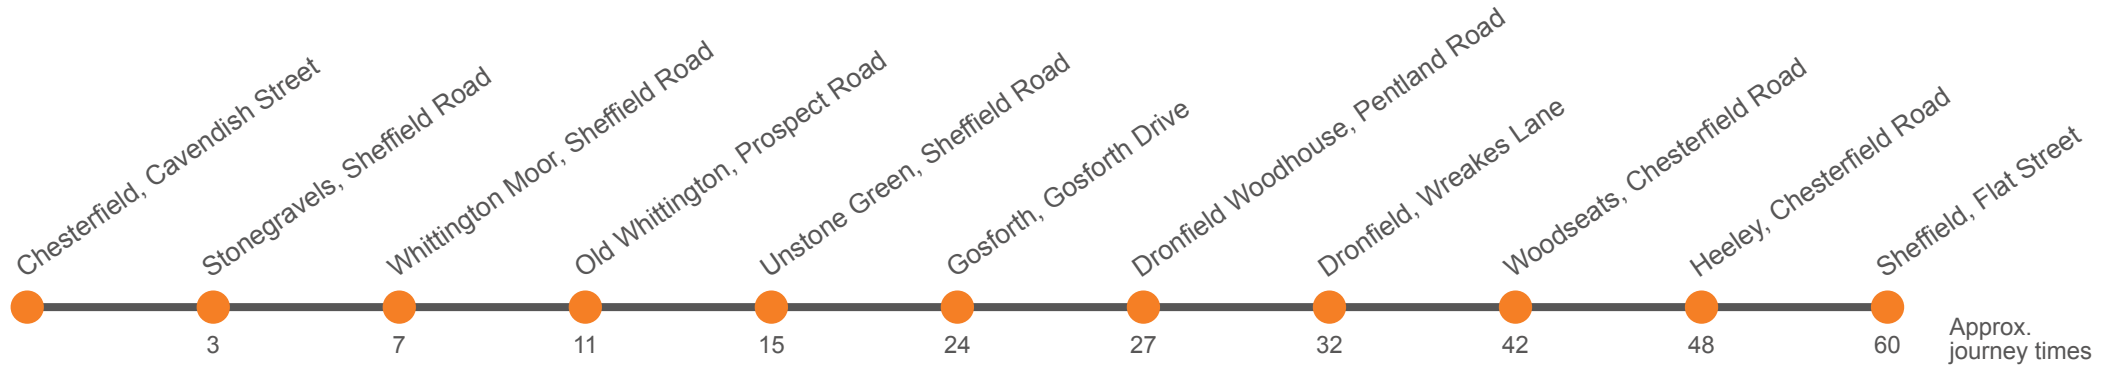

Saturday (continued)

Chesterfield, New Beetwell Street, Stop B2	1710	1753	...	...	...	...	...
Chesterfield, Cavendish Street, Stop T2	1714	1757	1901	1944	2044	2204	2254
Stonegravels, Bus Depot	1717	1800	1904	1947	2047	2207	2257
Whittington Moor, Lidl	1722	1805	1909	1951	2051	2211	2301
Old Whittingham, Prospect Road	1726	1809	1913	1955	2055	2215	2305
Unstone Green, Loundes Road	1730	1813	1916	1958	2058	2218	2308
Flyover, Gosforth Drive	1739	1822	1924	2006	2106	2226	2316
Dronfield Woodhouse, Balmoral Crescent	1743	1826	1927	2009	2109	2229	2318
Dronfield, Wreakes Lane	1748	1831	1932	2014	2114	2234	2322
Bowshaw Inn, Sheffield Road							2326
Woodseats, Library	1758	1841	1942	2024	2124	2244	...
Heeley, Retail Park	1804	1847	1947	2029	2129	2249	...
Sheffield, Flat Street,	1818	1901	1959	2041	2141	2301	...