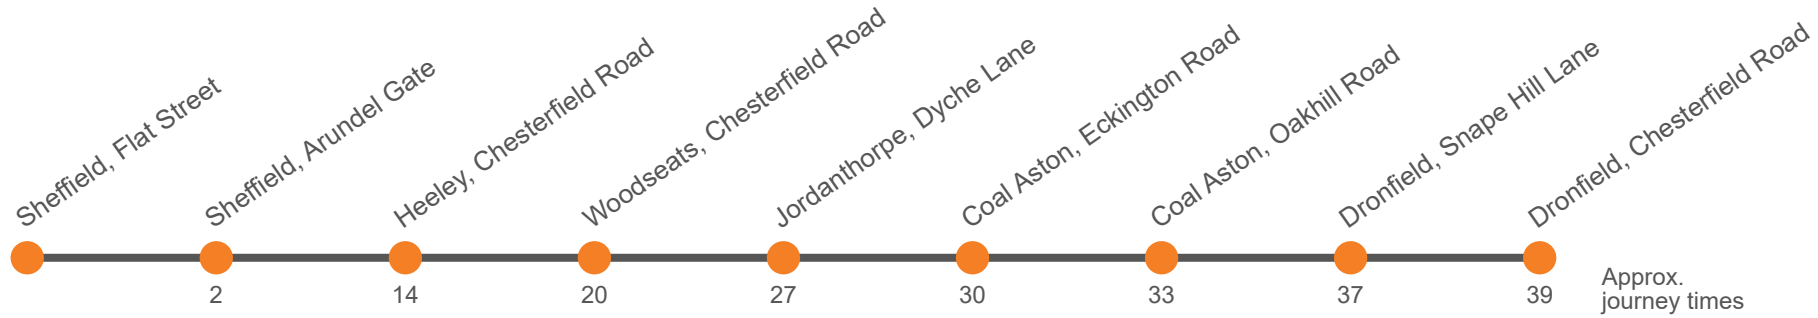

Monday to Friday (continued)

Brampton, Barrell Inn
Chesterfield, New Beetwell Street, Stop B2
Chesterfield, Cavendish Street, Stop T2
Stonegravels, Bus Depot
Whittington Moor, Lidl
Old Whittington, Prospect Road
Newbold, Coniston Road End
Sheepbridge, Cobnar Wood Close
Unstone Green, Loundes Road
Dronfield, Green Lane bottom
Dronfield, Railway Station	1943	2143
Dronfield, Snape Hill Lane	1945	2145
Coal Aston, Holmesdale Road	1949	2149
Coal Aston, Dyche Lane	1953	2153
Jordanthorpe, Dyche Lane/Batemoor Rd	1956	2156
Woodseats, Library	2003	2203
Heeley, Retail Park	2008	2208
Sheffield, Flat Street,	2020	2220

Monday to Friday (continued)

Sheffield, Flat Street,	2225
Sheffield, Arundel Gate, Stop AG12	2227
Heeley, Retail Park	2240
Woodseats, Chesterfield Road	2246
Jordanthorpe, Dyches Lane/Dyches Road	2250
Coal Aston, Methodist Church	2253
Coal Aston, Holmesdale Road	2256
Dronfield, Snape Hill Lane	2300
Dronfield, Green Lane bottom	
Unstone Green, Loundes Road	
Old Whittington, Prospect Road	
Sheepbridge, Cobnar Wood Close	
Newbold, Coniston Road End	
Whittington Moor, Lidl	
Stonegravels, opp Bus Depot	
Chesterfield, New Beetwell Street, Stop B9	
Chesterfield, Elder Way	
Dronfield Railway Station	2302

Sunday

Sheffield, Flat Street,	0946	1046	1148	1250	1350	1450	1550	1650	1825	2025	2223
Sheffield, Arundel Gate, Stop AG12	0948	1048	1150	1252	1352	1452	1552	1652	1827	2027	2225
Heeley, Retail Park	1000	1100	1202	1305	1405	1505	1605	1705	1839	2038	2235
Woodseats, Chesterfield Road	1006	1106	1208	1311	1411	1511	1611	1711	1844	2043	2240
Jordanthorpe, Dyche Lane/Dyche Road	1014	1114	1216	1319	1419	1519	1619	1719	1851	2050	2247
Coal Aston, Methodist Church	1017	1117	1219	1322	1422	1522	1622	1722	1854	2053	2250
Coal Aston, Holmesdale Road	1021	1121	1223	1326	1426	1526	1626	1726	1858	2057	2254
Dronfield, Snape Hill Lane	1024	1124	1226	1329	1429	1529	1629	1729	1901	2100	2257
Dronfield Railway Station	1026	1126	1228	1331	1431	1531	1631	1731	1903	2102	2259