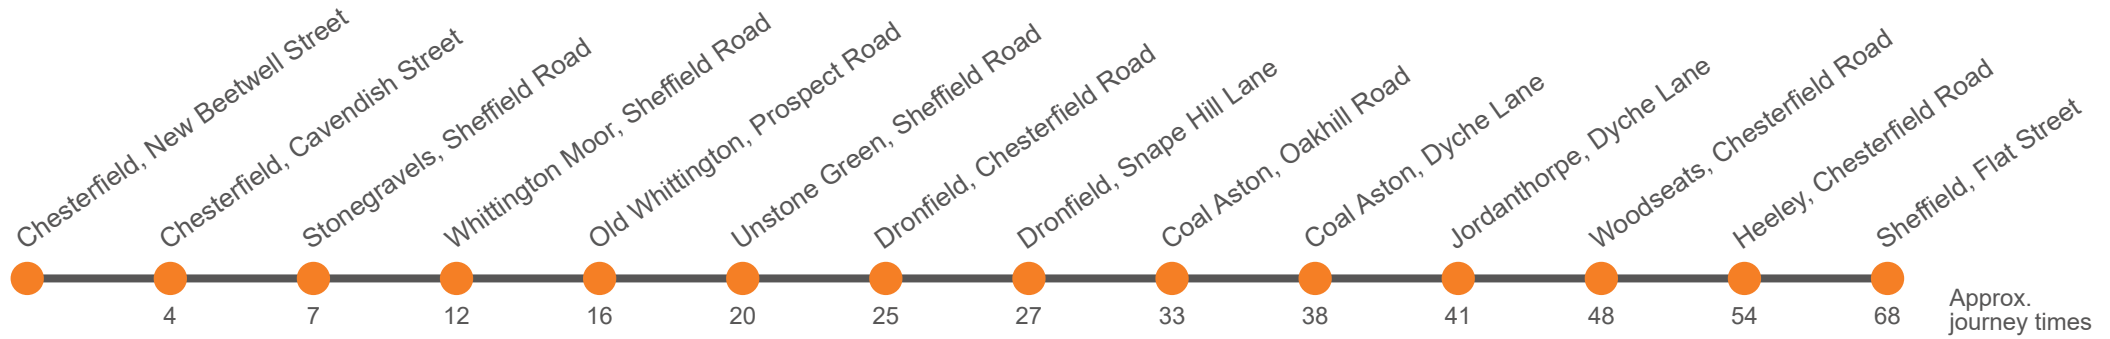

Monday to Friday (continued)

Brampton, Barrell Inn
Chesterfield, New Beetwell Street, Stop B2
Chesterfield, Cavendish Street, Stop T2
Stonegravels, Bus Depot
Whittington Moor, Lidl
Old Whittington, Prospect Road
Newbold, Coniston Road End
Sheepbridge, Cobnar Wood Close
Unstone Green, Loundes Road
Dronfield, Green Lane bottom
Dronfield, Railway Station	1943	2143
Dronfield, Snape Hill Lane	1945	2145
Coal Aston, Holmesdale Road	1949	2149
Coal Aston, Dyche Lane	1953	2153
Jordanthorpe, Dyche Lane/Batemoor Rd	1956	2156
Woodseats, Library	2003	2203
Heeley, Retail Park	2008	2208
Sheffield, Flat Street,	2020	2220

Monday to Friday (continued)

Sheffield, Flat Street,	2225
Sheffield, Arundel Gate, Stop AG12	2227
Heeley, Retail Park	2240
Woodseats, Chesterfield Road	2246
Jordanthorpe, Dyches Lane/Dyches Road	2250
Coal Aston, Methodist Church	2253
Coal Aston, Holmesdale Road	2256
Dronfield, Snape Hill Lane	2300
Dronfield, Green Lane bottom	
Unstone Green, Loundes Road	
Old Whittington, Prospect Road	
Sheepbridge, Cobnar Wood Close	
Newbold, Coniston Road End	
Whittington Moor, Lidl	
Stonegravels, opp Bus Depot	
Chesterfield, New Beetwell Street, Stop B9	
Chesterfield, Elder Way	
Dronfield Railway Station	2302

Sunday

Sheffield, Flat Street,	0946	1046	1148	1250	1350	1450	1550	1650	1825	2025	2223
Sheffield, Arundel Gate, Stop AG12	0948	1048	1150	1252	1352	1452	1552	1652	1827	2027	2225
Heeley, Retail Park	1000	1100	1202	1305	1405	1505	1605	1705	1839	2038	2235
Woodseats, Chesterfield Road	1006	1106	1208	1311	1411	1511	1611	1711	1844	2043	2240
Jordanthorpe, Dyche Lane/Dyche Road	1014	1114	1216	1319	1419	1519	1619	1719	1851	2050	2247
Coal Aston, Methodist Church	1017	1117	1219	1322	1422	1522	1622	1722	1854	2053	2250
Coal Aston, Holmesdale Road	1021	1121	1223	1326	1426	1526	1626	1726	1858	2057	2254
Dronfield, Snape Hill Lane	1024	1124	1226	1329	1429	1529	1629	1729	1901	2100	2257
Dronfield Railway Station	1026	1126	1228	1331	1431	1531	1631	1731	1903	2102	2259