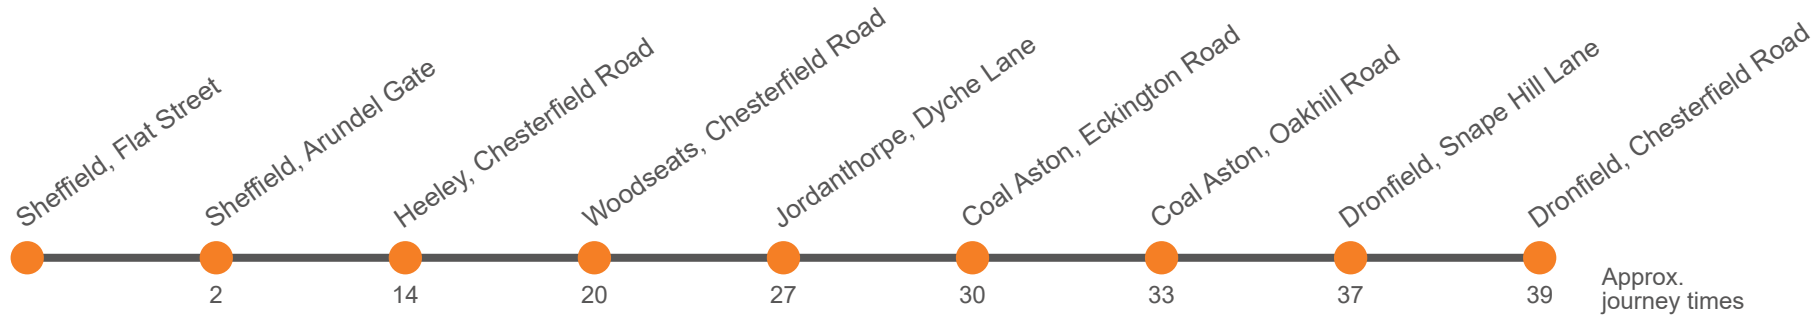

Monday to Friday (continued)

Sheffield, Flat Street,	2225
Sheffield, Arundel Gate, Stop AG12	2227
Heeley, Retail Park	2240
Woodseats, Chesterfield Road	2246
Jordanthorpe, Dyches Lane/Dyches Road	2250
Coal Aston, Methodist Church	2253
Coal Aston, Holmesdale Road	2256
Dronfield, Snape Hill Lane	2300
Dronfield, Green Lane bottom	
Unstone Green, Loundes Road	
Old Whittington, Prospect Road	
Sheepbridge, Cobnar Wood Close	
Newbold, Coniston Road End	
Whittington Moor, Lidl	
Stonegravels, opp Bus Depot	
Chesterfield, New Beetwell Street, Stop B9	
Chesterfield, Elder Way	
Dronfield Railway Station	2302

Sunday

Sheffield, Flat Street,	0946	1046	1148	1250	1350	1450	1550	1650	1825	2025	2223
Sheffield, Arundel Gate, Stop AG12	0948	1048	1150	1252	1352	1452	1552	1652	1827	2027	2225
Heeley, Retail Park	1000	1100	1202	1305	1405	1505	1605	1705	1839	2038	2235
Woodseats, Chesterfield Road	1006	1106	1208	1311	1411	1511	1611	1711	1844	2043	2240
Jordanthorpe, Dyche Lane/Dyche Road	1014	1114	1216	1319	1419	1519	1619	1719	1851	2050	2247
Coal Aston, Methodist Church	1017	1117	1219	1322	1422	1522	1622	1722	1854	2053	2250
Coal Aston, Holmesdale Road	1021	1121	1223	1326	1426	1526	1626	1726	1858	2057	2254
Dronfield, Snape Hill Lane	1024	1124	1226	1329	1429	1529	1629	1729	1901	2100	2257
Dronfield Railway Station	1026	1126	1228	1331	1431	1531	1631	1731	1903	2102	2259