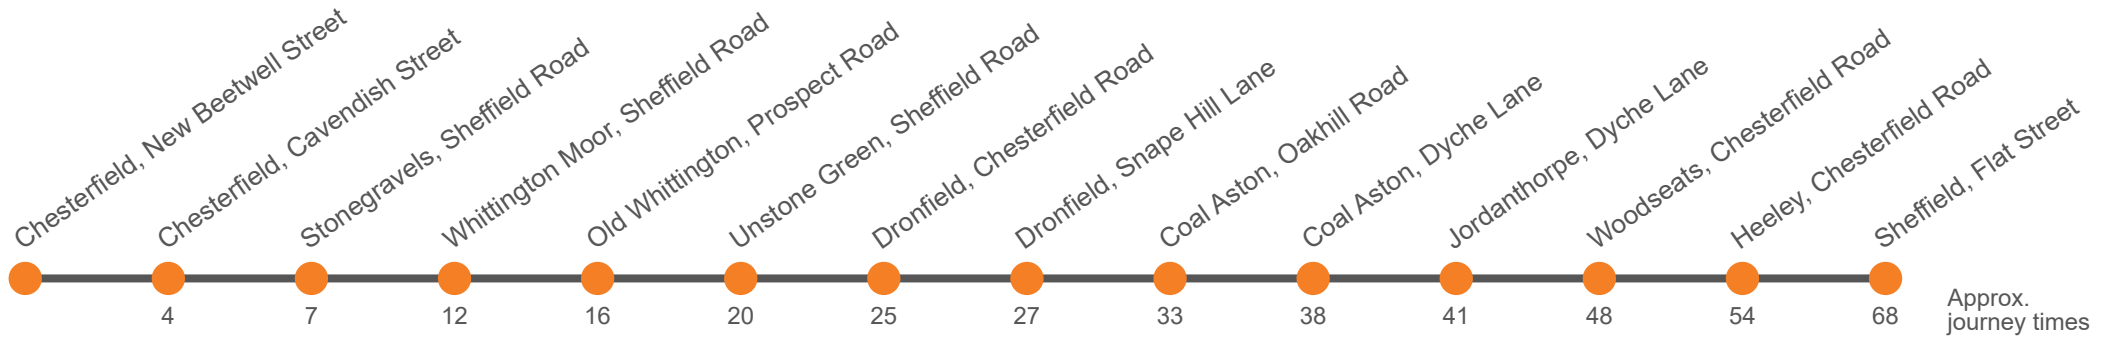

Monday to Friday (continued)

Brampton, Barrell Inn
Chesterfield, New Beetwell Street, Stop B2
Chesterfield, Cavendish Street, Stop T2
Stonegravels, Bus Depot
Whittington Moor, Lidl
Old Whittington, Prospect Road
Newbold, Coniston Road End
Sheepbridge, Cobnar Wood Close
Unstone Green, Loundes Road
Dronfield, Green Lane bottom
Dronfield, Railway Station	1943	2143
Dronfield, Snape Hill Lane	1945	2145
Coal Aston, Holmesdale Road	1949	2149
Coal Aston, Dyche Lane	1953	2153
Jordanthorpe, Dyche Lane/Batemoor Rd	1956	2156
Woodseats, Library	2003	2203
Heeley, Retail Park	2008	2208
Sheffield, Flat Street,	2020	2220

Monday to Friday (continued)

Sheffield, Flat Street,	2225
Sheffield, Arundel Gate, Stop AG12	2227
Heeley, Retail Park	2240
Woodseats, Chesterfield Road	2246
Jordanthorpe, Dyches Lane/Dyches Road	2250
Coal Aston, Methodist Church	2253
Coal Aston, Holmesdale Road	2256
Dronfield, Snape Hill Lane	2300
Dronfield, Green Lane bottom	
Unstone Green, Loundes Road	
Old Whittington, Prospect Road	
Sheepbridge, Cobnar Wood Close	
Newbold, Coniston Road End	
Whittington Moor, Lidl	
Stonegravels, opp Bus Depot	
Chesterfield, New Beetwell Street, Stop B9	
Chesterfield, Elder Way	
Dronfield Railway Station	2302

Sunday

Sheffield, Flat Street,	0946	1046	1148	1250	1350	1450	1550	1650	1825	2025	2223
Sheffield, Arundel Gate, Stop AG12	0948	1048	1150	1252	1352	1452	1552	1652	1827	2027	2225
Heeley, Retail Park	1000	1100	1202	1305	1405	1505	1605	1705	1839	2038	2235
Woodseats, Chesterfield Road	1006	1106	1208	1311	1411	1511	1611	1711	1844	2043	2240
Jordanthorpe, Dyche Lane/Dyche Road	1014	1114	1216	1319	1419	1519	1619	1719	1851	2050	2247
Coal Aston, Methodist Church	1017	1117	1219	1322	1422	1522	1622	1722	1854	2053	2250
Coal Aston, Holmesdale Road	1021	1121	1223	1326	1426	1526	1626	1726	1858	2057	2254
Dronfield, Snape Hill Lane	1024	1124	1226	1329	1429	1529	1629	1729	1901	2100	2257
Dronfield Railway Station	1026	1126	1228	1331	1431	1531	1631	1731	1903	2102	2259