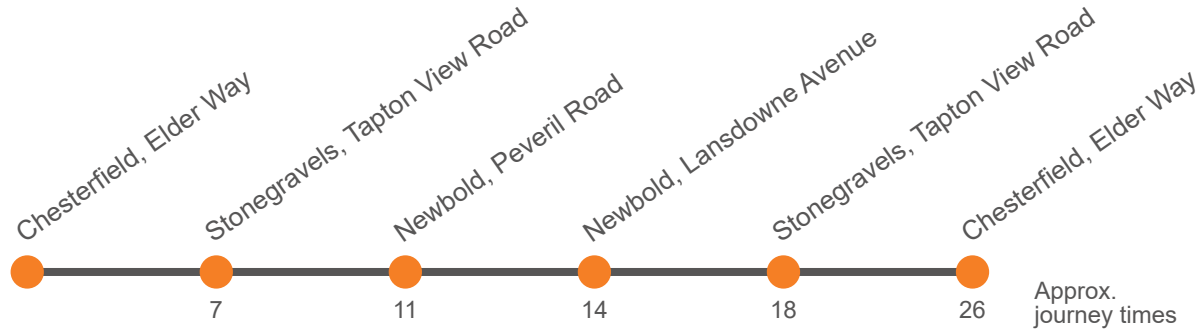

5

Chesterfield via Newbold circular

Effective from: 02/10/2022

Stagecoach Yorkshire

Monday to Friday

Chesterfield, Elder Way, Stop S2	...	0720	0750	0820	0850	0920	0955	1030	1100	1130	1200	1230	1305	1335
Tapton View/Highfield View Road	...	0727	0757	0827	0857	0927	1002	1037	1107	1137	1207	1237	1312	1342
Newbold, Cricketers Inn	0701	0731	0801	0831	0901	0932	1007	1041	1111	1141	1211	1241	1316	1346
Newbold, Ringwood Avenue	0704	0734	0804	0834	0904	0936	1011	1044	1114	1144	1214	1244	1319	1349
Tapton View/Highfield View Road	0708	0738	0808	0838	0908	0941	1016	1048	1118	1148	1218	1248	1323	1353
Chesterfield, Elder Way, Stop S2	0716	0746	0816	0846	0916	0951	1026	1056	1126	1156	1226	1256	1331	1401
Newbold, Highfield Lane

Saturday (continued)

Chesterfield, Elder Way, Stop S2	1505	1540	1610	1640	1710	1740	1810
Tapton View/Highfield View Road	1512	1547	1617	1647	1717	1747	1817
Newbold, Cricketers Inn	1516	1551	1621	1651	1721	1751	1821
Newbold, Ringwood Avenue	1519	1554	1624	1654	1724	1754	1824
Tapton View/Highfield View Road	1523	1558	1628	1658	1728	1758	
Chesterfield, Elder Way, Stop S2	1531	1606	1636	1706	1736	1806	
Newbold, Highfield Lane	1826

Sunday

Chesterfield, Elder Way, Stop S2	0950	1050	1150	1250	1350	1450	1550
Tapton View/Highfield View Road	0957	1057	1157	1257	1357	1457	1557
Newbold, Cricketers Inn	1001	1101	1201	1301	1401	1501	1601
Newbold, Ringwood Avenue	1004	1104	1204	1304	1404	1504	1604
Tapton View/Highfield View Road	1008	1108	1208	1308	1408	1508	1608
Chesterfield, Cavendish Street, Stop U2	1015	1115	1215	1315	1415	1515	1615