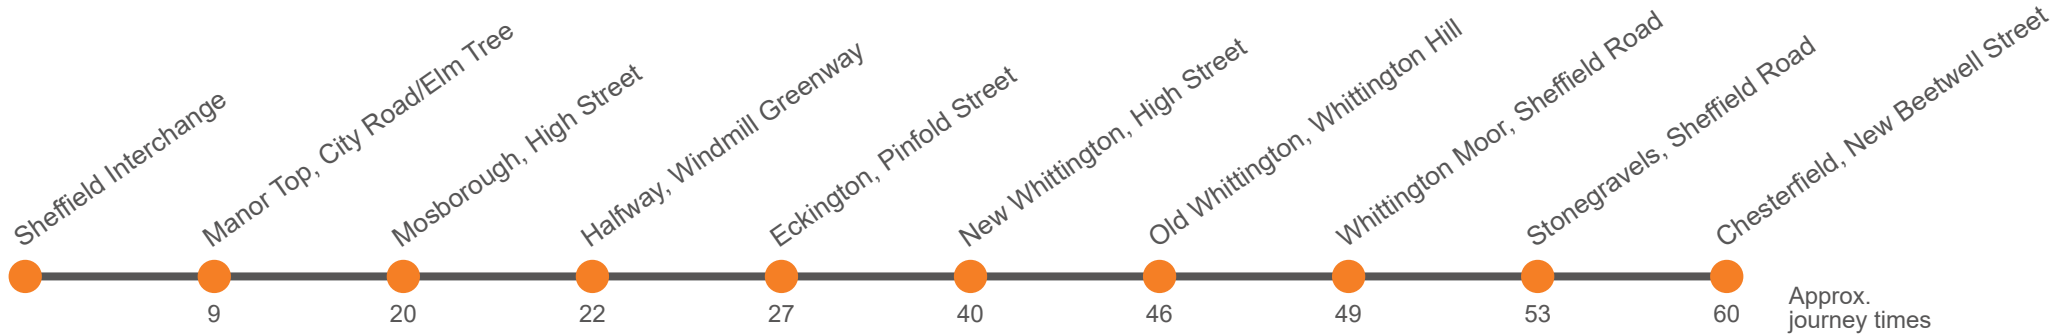

## Sheffield - Chesterfield via Eckington - New Whittington

Effective from: 02/10/2022

Stagecoach Yorkshire

### Monday to Friday (continued)

Sheffield Interchange, Bay B5	2110	2210	2250
Manor Top, City Road	2120	2220	2300
Mosborough, High Street	2130	2230	2310
Halfway, Windmill Greenway	2132	2232	2312
Eckington, Bus Station, Stand 2 <i>arr</i>	2136	2236	2316
Eckington, Bus Station, Stand 2 <i>dep</i>	2137	2237	2317
Eckington, Pasture Grove			
Birk Hill, Fir Road	2143	2243	2323
New Whittington, The Wellington	2150	2250	2330
Old Whittington, Bulls Head	2156	2256	2336
Whittington Moor, Lidl	2158	2258	2338
Stonegravels, opp Bus Depot	2202	2302	2342
Chesterfield, New Beetwell Street, Stop B9	2209	2309	
Chesterfield, Cavendish Street, Stop U2	...	...	2346