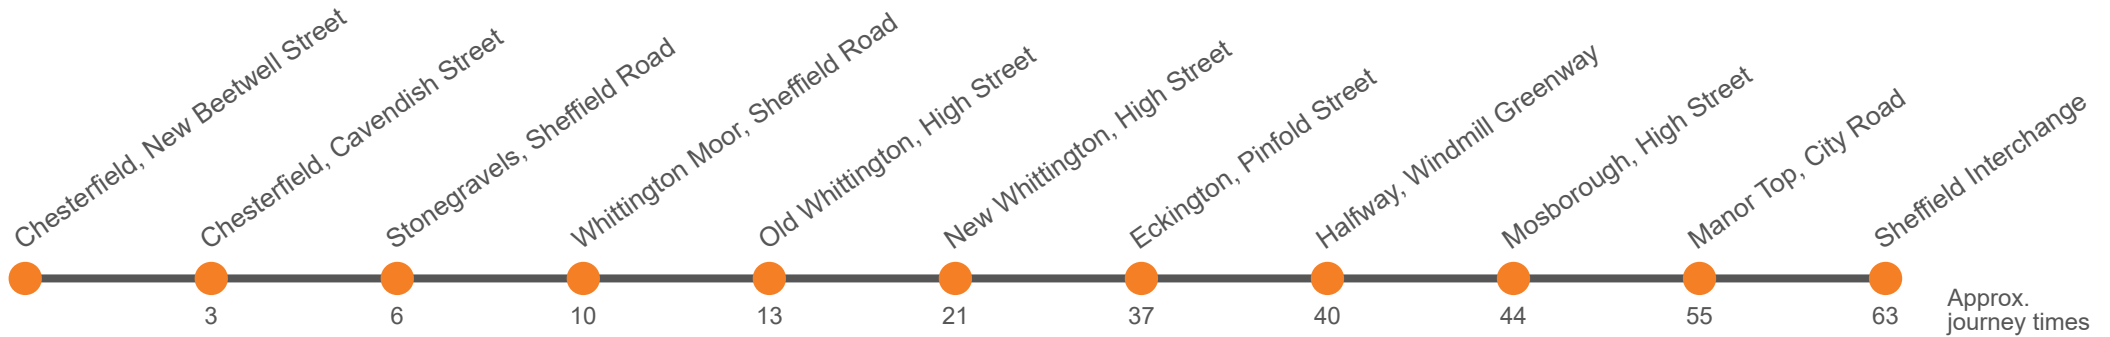

## Chesterfield - Sheffield via New Whittington - Eckington

Effective from: 02/10/2022

Stagecoach Yorkshire

### Monday to Friday (continued)

Chesterfield, New Beetwell Street, Stop B3	2028	2128	...
Chesterfield, Cavendish Street T1	2031	2131	2301
Stonegravels, Bus Depot	2034	2134	2304
Whittington Moor, Lidl	2038	2138	2308
Old Whittington, Bulls Head	2041	2141	2311
New Whittington, The Wellington	2049	2149	2319
Birk Hill, Fir Road	2056	2156	2326
Eckington, Pasture Grove			
Eckington, Bus Station, Stand 3 <i>arr</i>	2103	2203	
Eckington, Bus Station, Stand 3 <i>dep</i>	2104	2204	
Halfway, Windmill Greenway	2107	2207	
Mosborough, High Street	2111	2211	
Manor Top, City Road/Eastern Ave	2122	2222	
Sheffield Interchange, Bay B5	2130	2230	
Eckington, Bus Station, Stand 2	...	...	2331