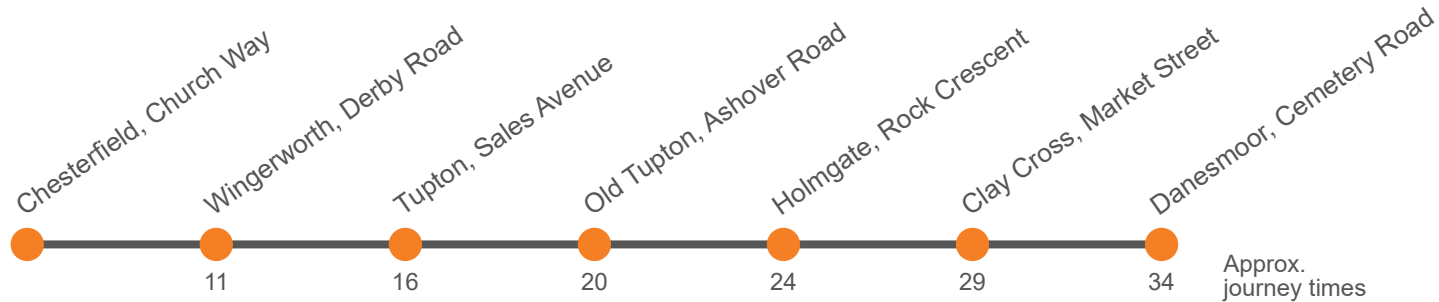

Sunday

Chesterfield, Church Way, Stop H1	0827	0927	1027	1124	1224	1324	1424	1524	1624	1724	1824	1927	2027
Wingerworth, Derby Rd/Nottingham Drive	0835	0936	1037	1135	1236	1336	1436	1536	1635	1735	1835	1936	2036
Tupton, Sales Avenue	0839	0941	1042	1140	1241	1341	1441	1541	1640	1740	1840	1941	2041
Old Tupton, Ashover Rd/Tupton Tap	0842	0945	1046	1144	1245	1345	1445	1545	1644	1744	1844	1945	2045
Holmgate, Rock Crescent	0845	0948	1049	1147	1249	1349	1449	1549	1648	1748	1847	1948	2048
Clay Cross, Market Street opp New Inn	0850	0953	1054	1152	1254	1354	1454	1554	1653	1753	1852	1953	2053
Danesmoor, Cemetery Road	0855	0958	1059	1157	1259	1359	1459	1559	1658	1758	1857	1958	2058

Sunday (continued)

Chesterfield, Church Way, Stop H1	2127	2227
Wingerworth, Derby Rd/Nottingham Drive	2136	2236
Tupton, Sales Avenue	2141	2241
Old Tupton, Ashover Rd/Tupton Tap	2145	2245
Holmgate, Rock Crescent	2148	2248
Clay Cross, Market Street opp New Inn	2153	2253
Danesmoor, Cemetery Road	2158	2258