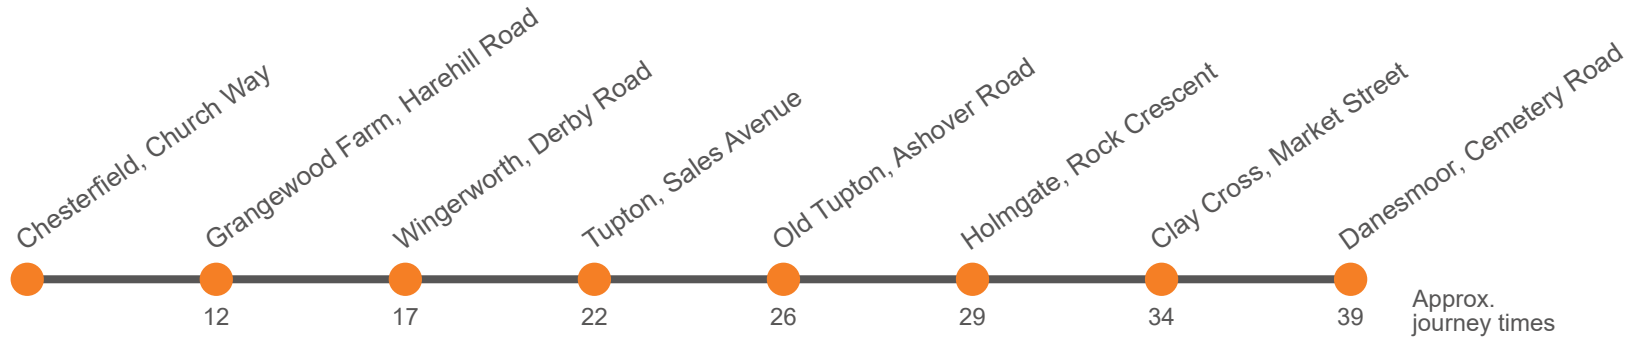

Monday to Friday

Chesterfield, Church Way, Stop H1	2145	2315
Grangewood Farm, Harehill Road	2157	2327
Wingerworth, Derby Rd/Nottingham Drive	2202	2332
Tupton, Sales Avenue	2207	2337
Old Tupton, Ashover Rd/Tupton Tap	2211	2341
Holmgate, Rock Crescent	2215	2344
Clay Cross, Market Street opp New Inn	2220	2349
Danesmoor, Cemetery Road	2225	2354

Saturday

Chesterfield, Church Way, Stop H1	2145	2315
Grangewood Farm, Harehill Road	2157	2327
Wingerworth, Derby Rd/Nottingham Drive	2202	2332
Tupton, Sales Avenue	2207	2337
Old Tupton, Ashover Rd/Tupton Tap	2211	2341
Holmgate, Rock Crescent	2215	2344
Clay Cross, Market Street opp New Inn	2220	2349
Danesmoor, Cemetery Road	2225	2354