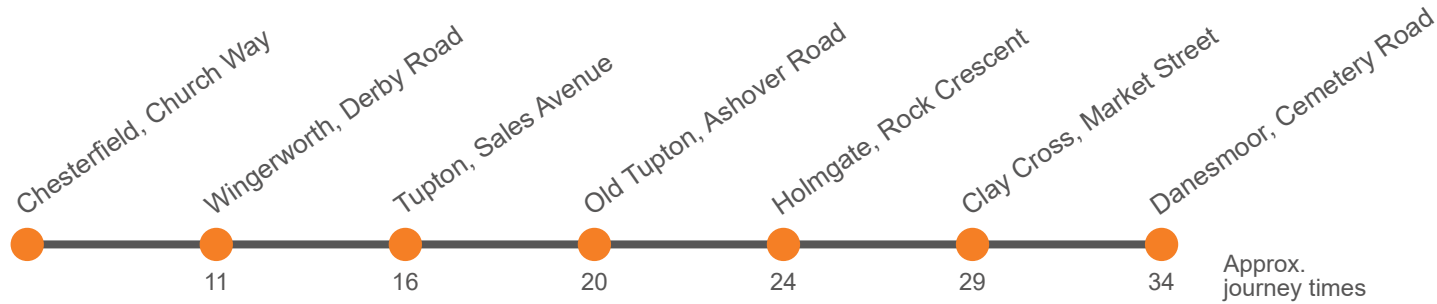

Saturday (continued)

Chesterfield, Church Way, Stop H1	1234	1304	1334	1404	1434	1504	1534	1604	1634	1704	1734	1804	1834
Wingerworth, Derby Rd/Nottingham Drive	1247	1317	1347	1417	1446	1516	1546	1616	1646	1716	1746	1814	1844
Old Tupton, The Tupton Tap/Derby Road													
Tupton, Sales Avenue	1253	1323	1353	1423	1452	1521	1551	1621	1651	1721	1751	1819	1849
Old Tupton, Ashover Rd/Tupton Tap	1257	1327	1357	1427	1456	1525	1555	1625	1655	1725	1755	1822	1852
Holmgate, Rock Crescent	1301	1331	1401	1431	1500	1529	1559	1629	1659	1729	1759	1826	1856
Clay Cross, Market Street opp New Inn	1307	1337	1407	1437	1506	1535	1605	1635	1705	1734	1804	1831	1901
Danesmoor, Cemetery Road	1312	1342	1412	1442	1511	1540	1610	1640	1710	1739	1809	1836	1906

Saturday (continued)

Chesterfield, Church Way, Stop H1	1904	1950	2045
Wingerworth, Derby Rd/Nottingham Drive	1914	2000	2055
Old Tupton, The Tupton Tap/Derby Road			
Tupton, Sales Avenue	1919	2005	2100
Old Tupton, Ashover Rd/Tupton Tap	1922	2009	2104
Holmgate, Rock Crescent	1926	2013	2108
Clay Cross, Market Street opp New Inn	1931	2018	2113
Danesmoor, Cemetery Road	1936	2023	2118