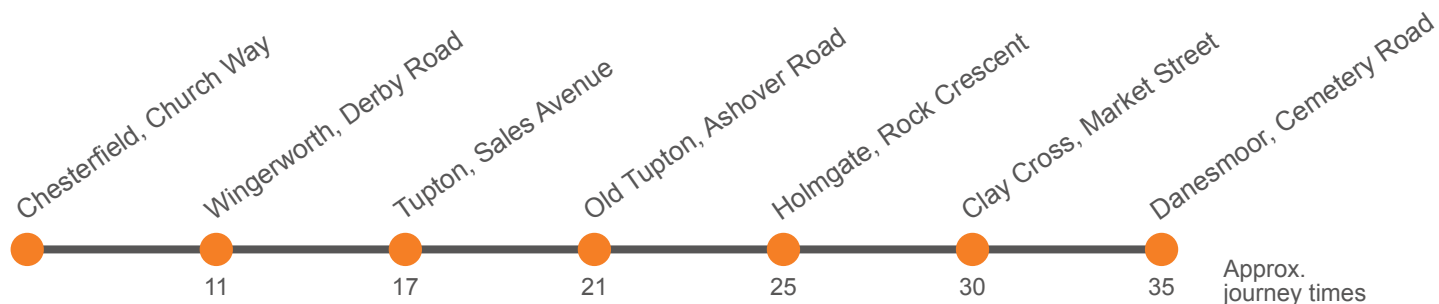

Saturday (continued)

Service:	51	51	51	51	51	51	51	51	51	51	51	51	51
Chesterfield, Church Way, Stop H1	1123	1143	1202	1222	1242	1302	1324	1344	1404	1424	1444	1504	1534
Grangewood Farm, Harehill Road													
Wingerworth, Derby Rd/Nottingham Drive	1137	1157	1217	1237	1257	1317	1337	1357	1417	1437	1457	1516	1546
Tupton, Sales Avenue	1143	1203	1223	1243	1303	1323	1343	1403	1423	1443	1503	1522	1551
Old Tupton, The Tupton Tap/Derby Road													
Old Tupton, Ashover Rd/Tupton Tap	1147	1207	1227	1247	1307	1327	1347	1407	1427	1447	1507	1526	1555
Holmgate, Rock Crescent	1151	1211	1231	1251	1311	1331	1351	1411	1431	1451	1511	1530	1559
Clay Cross, Market Street	1157	1217	1237	1257	1317	1337	1357	1417	1437	1457	1517	1536	1605
Danesmoor, Cemetery Road	1202	1222	1242	1302	1322	1342	1402	1422	1442	1502	1522	1541	1610

Saturday (continued)

Service:	51	51	51	51	51	51	51	51	51	51A	51A
Chesterfield, Church Way, Stop H1	1604	1634	1704	1734	1804	1834	1904	1950	2045	2145	2315
Grangewood Farm, Harehill Road										2157	2327
Wingerworth, Derby Rd/Nottingham Drive	1616	1646	1716	1746	1814	1844	1914	2000	2055	2202	2332
Tupton, Sales Avenue	1621	1651	1721	1751	1819	1849	1919	2005	2100	2207	2337
Old Tupton, The Tupton Tap/Derby Road											
Old Tupton, Ashover Rd/Tupton Tap	1625	1655	1725	1755	1822	1852	1922	2009	2104	2211	2341
Holmgate, Rock Crescent	1629	1659	1729	1759	1826	1856	1926	2013	2108	2215	2344
Clay Cross, Market Street	1635	1705	1734	1804	1831	1901	1931	2018	2113	2220	2349
Danesmoor, Cemetery Road	1640	1710	1739	1809	1836	1906	1936	2023	2118	2225	2354