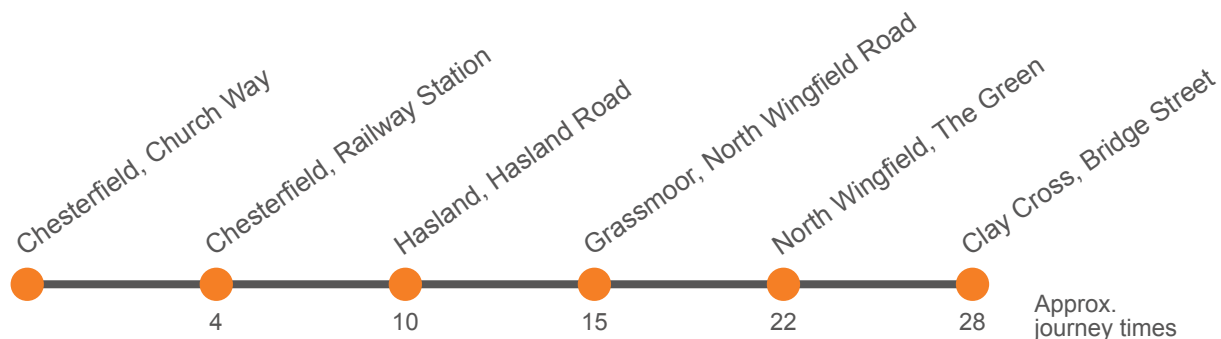

Hol Derbyshire School Holidays Only

Sch Derbyshire Schooldays Only

Monday to Friday (continued)

Codes	Hol	Sch															
Service:	54	54	54	54A	54	54A	54	54	54A	54	54A	54	54	54A	54A		
Chesterfield, Church Way, Stop H2	0828	0828	0840	0854	0906	0918	0930	0942	0954	Then at these mins past the hour	06	18	30	42	54	until	1254
Chesterfield, Railway Station	0832	0833	0845	0858	0910	0922	0934	0946	0958		10	22	34	46	58		1258
Hasland, Eastwood Park	0839	0842	0852	0904	0916	0928	0940	0952	1004		16	28	40	52	04		1304
North Wingfield, Alma Road				0914		0938			1014		38			14			1314
Clay Cross, Bus Station, Stand 3	0856	0859	0910	0922	0934	0946	0958	1010	1022	34	46	58	10	22	1322		

Hol Derbyshire School Holidays Only

Sch Derbyshire Schooldays Only

Monday to Friday (continued)

Codes									Hol	Sch	Hol	Sch	Hol	Sch
Service:	54	54A	54	54	54A	54	54A	54	54	54A	54A	54	54	
Chesterfield, Church Way, Stop H2	1306	1318	1330	1342	1354	1406	1418	1430	1441	1441	1453	1453	1505	1505
Chesterfield, Railway Station	1310	1322	1334	1346	1358	1410	1422	1434	1446	1446	1458	1458	1510	1510
Hasland, Eastwood Park	1316	1328	1340	1352	1404	1416	1428	1440	1452	1452	1504	1505	1517	1519
North Wingfield, Alma Road		1338			1414		1438				1514	1516		
Clay Cross, Bus Station, Stand 3	1334	1346	1358	1410	1422	1434	1446	1458	1511	1514	1522	1526	1536	1541