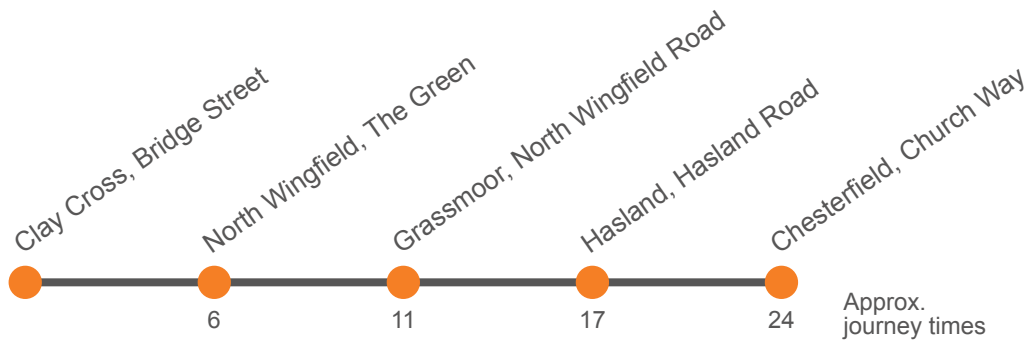

Hol Derbyshire School Holidays Only

Sch Derbyshire Schooldays Only

54 & 54a

Clay Cross to Chesterfield via North Wingfield & Grassmoor

Effective from: 11/04/2021

Stagecoach Chesterfield

Monday to Friday (continued)

Service:	54A	54		54A	54	54	54A	54		54A	54	54	54A	54	54A	54	54
Clay Cross, Bus Station, Stand 3	1037	1049	Then at these mins past the hour	01	13	25	37	49	until	1301	1313	1325	1337	1349	1401	1413	1425
North Wingfield, The Green	1043	1055		07	19	31	43	55		1307	1319	1331	1343	1355	1407	1419	1431
North Wingfield, Alma Road	1044			08			44			1308			1344		1408		
Hasland, Eastwood Park	1054	1106		18	30	42	54	06		1318	1330	1342	1354	1406	1418	1430	1442
Chesterfield, Church Way	1101	1113		25	37	49	01	13		1325	1337	1349	1401	1413	1425	1437	1449

Monday to Friday (continued)

Codes	Hol	Sch	Hol	Sch	Hol	Sch	Hol	Sch	Hol	Sch	Hol	Sch	Hol	Sch
Service:	54A	54	54	54A	54	54	54	54	54A	54	54A	54	54	54A
Clay Cross, Bus Station, Stand 3	1437	1449	1449	1501	1515	1516	1528	1528	1543	1555	1607	1621	1633	1646
North Wingfield, The Green	1443	1455	1455	1507	1522	1522	1534	1535	1549	1601	1613	1627	1639	1652
North Wingfield, Alma Road	1444			1509					1550		1614			1653
Hasland, Eastwood Park	1454	1507	1511	1521	1533	1535	1546	1549	1600	1612	1624	1638	1650	1703
Chesterfield, Church Way	1501	1514	1518	1528	1540	1542	1553	1556	1607	1619	1631	1645	1657	1710

Saturday (continued)

Service:	54A	54	54A	54	54	54A	54	54A	54	54A	54	54A	54	54A
Clay Cross, Bus Station, Stand 3	1650	1710	1730	1750	1810	1830	1900	1930	2000	2030	2100	2130	2200	2230
North Wingfield, The Green	1656	1716	1736	1756	1816	1836	1906	1936	2006	2036	2106	2136	2206	2236
North Wingfield, Alma Road	1657		1737			1837		1937		2037		2137		2237
Hasland, Eastwood Park	1707	1727	1747	1807	1827	1847	1917	1947	2017	2047	2117	2147	2217	2247
Chesterfield, Church Way	1714	1734	1754	1814	1834	1854	1924	1954	2024	2054	2124	2154	2224	2254