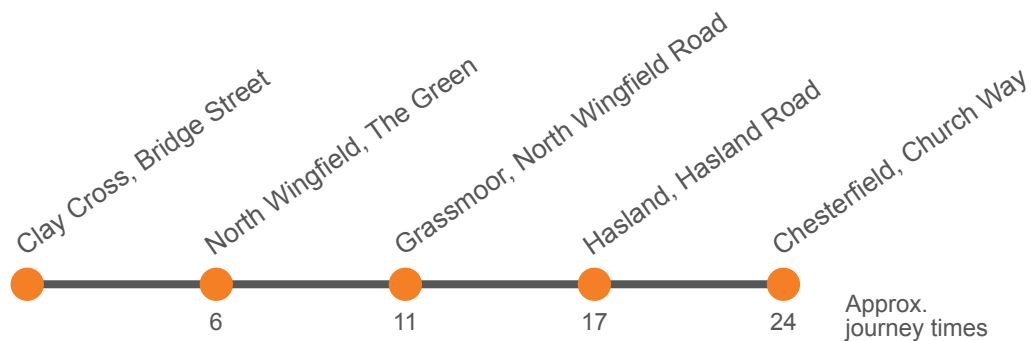

Hol Derbyshire School Holidays Only

Sch Derbyshire Schooldays Only

54 & 54a

Clay Cross to Chesterfield via North Wingfield & Grassmoor

Effective from: 11/04/2021

Stagecoach Chesterfield

Monday to Friday (continued)

Service:	54A	54		54A	54	54	54A	54		54A	54	54	54A	54	54A	54	54
Clay Cross, Bus Station, Stand 3	1037	1049	Then at these mins past the hour	01	13	25	37	49	until	1301	1313	1325	1337	1349	1401	1413	1425
North Wingfield, The Green	1043	1055		07	19	31	43	55		1307	1319	1331	1343	1355	1407	1419	1431
North Wingfield, Alma Road	1044			08			44			1308			1344		1408		
Hasland, Eastwood Park	1054	1106		18	30	42	54	06		1318	1330	1342	1354	1406	1418	1430	1442
Chesterfield, Church Way	1101	1113		25	37	49	01	13		1325	1337	1349	1401	1413	1425	1437	1449

Monday to Friday (continued)

Codes	Hol	Sch	Hol	Sch	Hol	Sch	Hol	Sch	Hol	Sch	Hol	Sch	Hol	Sch
Service:	54A	54	54	54A	54	54	54	54	54A	54	54A	54	54	54A
Clay Cross, Bus Station, Stand 3	1437	1449	1449	1501	1515	1516	1528	1528	1543	1555	1607	1621	1633	1646
North Wingfield, The Green	1443	1455	1455	1507	1522	1522	1534	1535	1549	1601	1613	1627	1639	1652
North Wingfield, Alma Road	1444			1509					1550		1614			1653
Hasland, Eastwood Park	1454	1507	1511	1521	1533	1535	1546	1549	1600	1612	1624	1638	1650	1703
Chesterfield, Church Way	1501	1514	1518	1528	1540	1542	1553	1556	1607	1619	1631	1645	1657	1710

Saturday (continued)

Service:	54A	54	54A	54	54	54A	54	54A	54	54A	54	54A	54	54A
Clay Cross, Bus Station, Stand 3	1650	1710	1730	1750	1810	1830	1900	1930	2000	2030	2100	2130	2200	2230
North Wingfield, The Green	1656	1716	1736	1756	1816	1836	1906	1936	2006	2036	2106	2136	2206	2236
North Wingfield, Alma Road	1657		1737			1837		1937		2037		2137		2237
Hasland, Eastwood Park	1707	1727	1747	1807	1827	1847	1917	1947	2017	2047	2117	2147	2217	2247
Chesterfield, Church Way	1714	1734	1754	1814	1834	1854	1924	1954	2024	2054	2124	2154	2224	2254