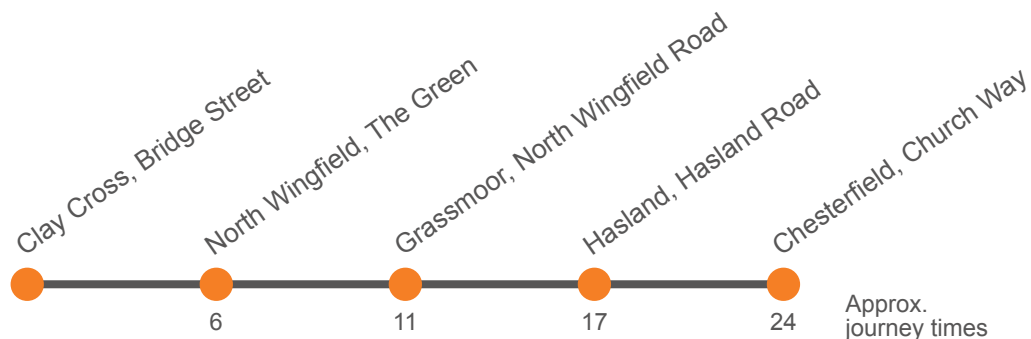

Service:	54A	54		54A	54	54	54A	54		54A	54	54	54A	54	54A	54	54
Clay Cross, Bus Station, Stand 3	1037	1049	Then at these mins past the hour	01	13	25	37	49	until	1301	1313	1325	1337	1349	1401	1413	1425
North Wingfield, The Green	1043	1055		07	19	31	43	55		1307	1319	1331	1343	1355	1407	1419	1431
North Wingfield, Alma Road	1044			08			44			1308			1344		1408		
Hasland, Eastwood Park	1054	1106		18	30	42	54	06		1318	1330	1342	1354	1406	1418	1430	1442
Chesterfield, Church Way	1101	1113		25	37	49	01	13		1325	1337	1349	1401	1413	1425	1437	1449

Monday to Friday (continued)

Codes	Hol	Sch	Hol	Sch	Hol	Sch	Hol	Sch	Hol	Sch	Hol	Sch	Hol	Sch
Service:	54A	54	54	54A	54	54	54	54	54A	54	54A	54	54	54A
Clay Cross, Bus Station, Stand 3	1437	1449	1449	1501	1515	1516	1528	1528	1543	1555	1607	1621	1633	1646
North Wingfield, The Green	1443	1455	1455	1507	1522	1522	1534	1535	1549	1601	1613	1627	1639	1652
North Wingfield, Alma Road	1444			1509					1550		1614			1653
Hasland, Eastwood Park	1454	1507	1511	1521	1533	1535	1546	1549	1600	1612	1624	1638	1650	1703
Chesterfield, Church Way	1501	1514	1518	1528	1540	1542	1553	1556	1607	1619	1631	1645	1657	1710

Hol Derbyshire School Holidays Only

Sch Derbyshire Schooldays Only

Monday to Friday (continued)

Service:	54	54	54A	54	54	54A	54	54A	54	54A	54	54A	54	54A
Clay Cross, Bus Station, Stand 3	1658	1710	1723	1735	1751	1811	1831	1850	1910	1930	2000	2030	2100	2130
North Wingfield, The Green	1704	1716	1729	1741	1757	1817	1837	1856	1916	1936	2006	2036	2106	2136
North Wingfield, Alma Road			1730			1818		1857		1937		2037		2137
Hasland, Eastwood Park	1715	1727	1740	1752	1808	1828	1848	1907	1927	1947	2017	2047	2117	2147
Chesterfield, Church Way	1722	1734	1747	1759	1815	1835	1855	1914	1934	1954	2024	2054	2124	2154

Monday to Friday (continued)

Service:	54	54A	54
Clay Cross, Bus Station, Stand 3	2200	2230	2300
North Wingfield, The Green	2206	2236	2306
North Wingfield, Alma Road		2237	
Hasland, Eastwood Park	2217	2247	2317
Chesterfield, Church Way	2224	2254	2324