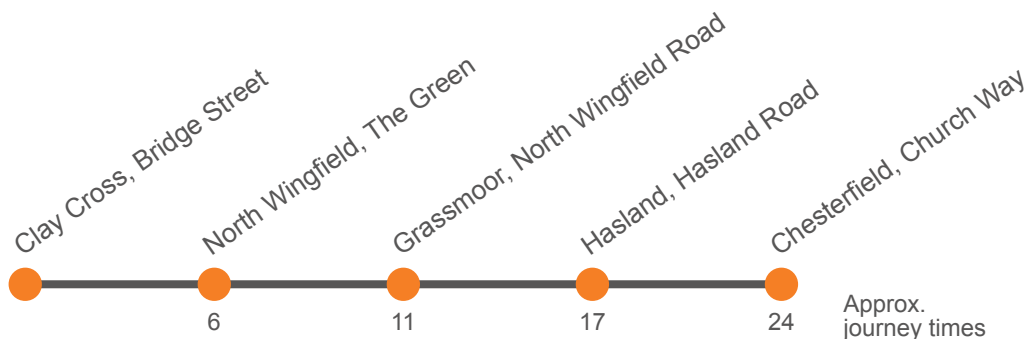

Sunday

Service:	54	54A	54		54A	54		54A	54	54A	54	54A
Chesterfield, Church Way, Stop H2	0859	0929	0959	Then at these mins past the hour	29	59	until	1929	1959	2059	2159	2259
Chesterfield, Railway Station	0902	0933	1003		33	03		1933	2003	2103	2203	2302
Hasland, Eastwood Park	0908	0939	1009		39	09		1939	2009	2109	2209	2308
North Wingfield, Alma Road		0949			49			1949		2119		2318
Clay Cross, Bus Station, Stand 3	0926	0957	1027		57	27		1957	2027	2127	2227	2326

54 & 54a

Clay Cross to Chesterfield via North Wingfield & Grassmoor

Effective from: 11/04/2021

Stagecoach Chesterfield

Monday to Friday

Codes	54		54		54A		54		Sch	Hol	Sch	Hol	Sch	Hol	Sch
Service:	54	54	54	54	54A	54	54	54A	54A	54	54	54A	54A	54	
Clay Cross, Bus Station, Stand 3	0531	0601	0621	0636	0651	0706	0718	0728	0733	0739	0745	0751	0757	0806	
North Wingfield, The Green	0537	0607	0627	0642	0657	0712	0724	0734	0739	0746	0752	0758	0804	0813	
North Wingfield, Alma Road					0658			0736	0740			0759	0805		
Hasland, Eastwood Park	0548	0618	0639	0654	0709	0724	0736	0749	0750	0803	0805	0815	0817	0826	
Chesterfield, Church Way	0553	0623	0646	0701	0716	0731	0743	0757	0757	0812	0812	0825	0825	0836	

Hol Derbyshire School Holidays Only

Sch Derbyshire Schooldays Only

54 & 54a

Clay Cross to Chesterfield via North Wingfield & Grassmoor

Effective from: 11/04/2021

Stagecoach Chesterfield

Monday to Friday (continued)

Saturday (continued)

Service:	54A	54	54A	54	54	54A	54	54A	54	54A	54	54A	54	54A
Clay Cross, Bus Station, Stand 3	1650	1710	1730	1750	1810	1830	1900	1930	2000	2030	2100	2130	2200	2230
North Wingfield, The Green	1656	1716	1736	1756	1816	1836	1906	1936	2006	2036	2106	2136	2206	2236
North Wingfield, Alma Road	1657		1737			1837		1937		2037		2137		2237
Hasland, Eastwood Park	1707	1727	1747	1807	1827	1847	1917	1947	2017	2047	2117	2147	2217	2247
Chesterfield, Church Way	1714	1734	1754	1814	1834	1854	1924	1954	2024	2054	2124	2154	2224	2254