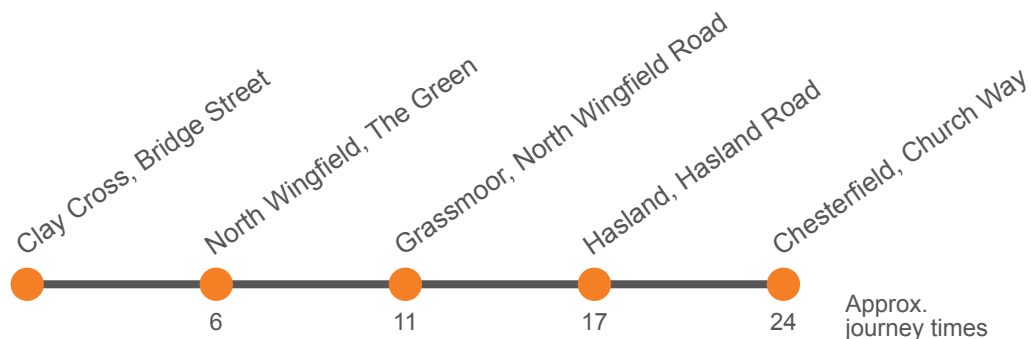

Hol Derbyshire School Holidays Only

54 & 54a

Clay Cross to Chesterfield via North Wingfield & Grassmoor

Effective from: 01/11/2021

Stagecoach Yorkshire

Monday to Friday (continued)

Codes	Hol			Sch			Hol			Sch				
Service:	54A	54	54A	54	54	54A	54	54	54A	54	54A	54	54A	54
Clay Cross, Bus Station, Stand 3	1405	1420	1435	1450	1450	1507	1525	1525	1544	1600	1617	1634	1650	1705
North Wingfield, The Green	1411	1426	1441	1456	1456	1513	1531	1531	1550	1606	1623	1640	1656	1711
North Wingfield, Alma Road	1412		1442			1514			1551		1624		1657	
Hasland, Eastwood Park	1422	1437	1452	1508	1512	1526	1543	1545	1602	1617	1634	1651	1707	1722
Chesterfield, Church Way	1429	1444	1459	1515	1519	1533	1550	1552	1609	1624	1641	1658	1714	1729

Hol Derbyshire School Holidays Only

Sch Derbyshire Schooldays Only

Monday to Friday (continued)

Service:	54A	54	54A	54	54A	54	54	54A	54	54A	54	54A	54	54A
Clay Cross, Bus Station, Stand 3	1721	1738	1753	1810	1830	1850	1910	1930	2000	2030	2100	2130	2200	2230
North Wingfield, The Green	1727	1744	1759	1816	1836	1856	1916	1936	2006	2036	2106	2136	2206	2236
North Wingfield, Alma Road	1728		1800		1837			1937		2037		2137		2237
Hasland, Eastwood Park	1738	1755	1810	1827	1847	1907	1927	1947	2017	2047	2117	2147	2217	2247
Chesterfield, Church Way	1745	1802	1817	1834	1854	1914	1934	1954	2024	2054	2124	2154	2224	2254

Saturday (continued)

Service:	54A	54	54A	54	54	54A	54	54A	54	54A	54	54A	54	54A
Clay Cross, Bus Station, Stand 3	1650	1710	1730	1750	1810	1830	1900	1930	2000	2030	2100	2130	2200	2230
North Wingfield, The Green	1656	1716	1736	1756	1816	1836	1906	1936	2006	2036	2106	2136	2206	2236
North Wingfield, Alma Road	1657		1737			1837		1937		2037		2137		2237
Hasland, Eastwood Park	1707	1727	1747	1807	1827	1847	1917	1947	2017	2047	2117	2147	2217	2247
Chesterfield, Church Way	1714	1734	1754	1814	1834	1854	1924	1954	2024	2054	2124	2154	2224	2254