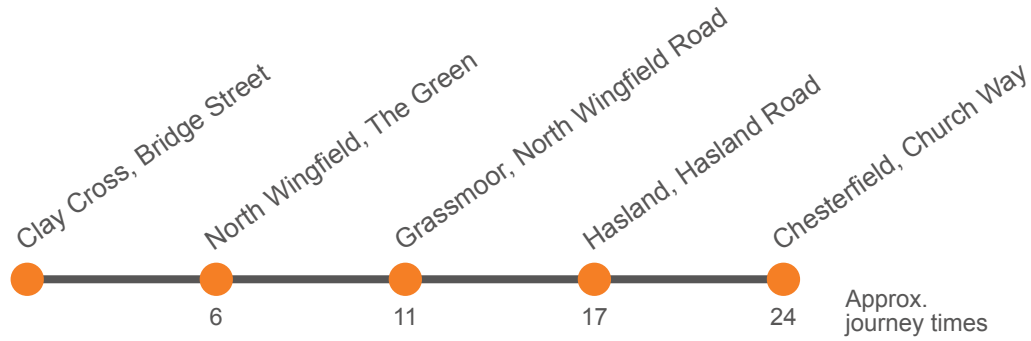

Saturday (continued)

Service:	54A	54	54A	54		54A	54	54A	54		54	54A	54	54A	54	54
Clay Cross, Bus Station, Stand 3	1105	1120	1135	1150	Then at	05	20	35	50		1520	1535	1550	1605	1620	1635
North Wingfield, The Green	1111	1126	1141	1156	these	11	26	41	56		1526	1541	1556	1611	1626	1641
North Wingfield, Alma Road	1112		1142		mins	12		42		until		1542		1612		
Hasland, Eastwood Park	1122	1137	1152	1207	past	22	37	52	07		1537	1552	1607	1622	1637	1652
Chesterfield, Church Way	1129	1144	1159	1214	the	29	44	59	14		1544	1559	1614	1629	1644	1659
					hour											

Saturday (continued)

Service:	54A	54	54A	54	54	54A	54	54A	54	54A	54	54A	54	54A
Clay Cross, Bus Station, Stand 3	1650	1710	1730	1750	1810	1830	1900	1930	2000	2030	2100	2130	2200	2230
North Wingfield, The Green	1656	1716	1736	1756	1816	1836	1906	1936	2006	2036	2106	2136	2206	2236
North Wingfield, Alma Road	1657		1737			1837		1937		2037		2137		2237
Hasland, Eastwood Park	1707	1727	1747	1807	1827	1847	1917	1947	2017	2047	2117	2147	2217	2247
Chesterfield, Church Way	1714	1734	1754	1814	1834	1854	1924	1954	2024	2054	2124	2154	2224	2254

Saturday (continued)

Service:	54
Clay Cross, Bus Station, Stand 3	2300
North Wingfield, The Green	2306
North Wingfield, Alma Road	
Hasland, Eastwood Park	2317
Chesterfield, Church Way	2324

Sunday

Service:	54	54A		54	54A		54	54A	54	54A
Clay Cross, Bus Station, Stand 3	0900	0930	Then at	00	30		2000	2030	2130	2230
North Wingfield, The Green	0906	0936	these	06	36		2006	2036	2136	2236
North Wingfield, Alma Road		0937	mins		37	until		2037		2237
Hasland, Eastwood Park	0917	0947	past	17	47		2017	2047	2147	2247
Chesterfield, Church Way	0924	0954	the	24	54		2024	2054	2154	2254
			hour							