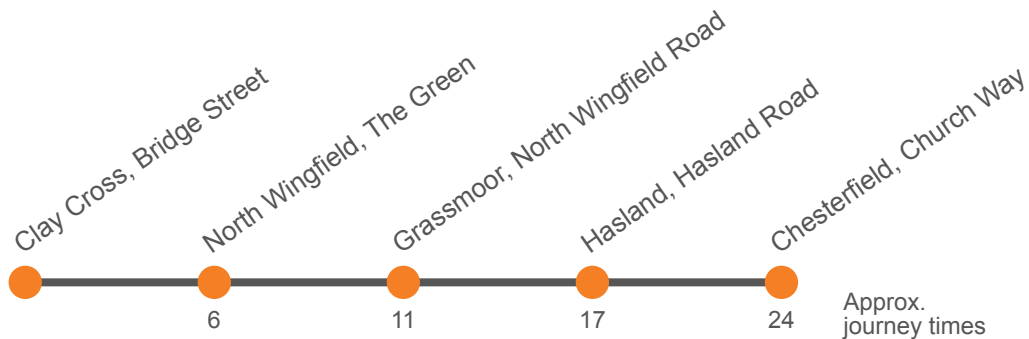

Hol Derbyshire School Holidays Only

Sch Derbyshire Schooldays Only

54 & 54a

Clay Cross to Chesterfield via North Wingfield & Grassmoor

Effective from: 01/11/2021

Stagecoach Yorkshire

Monday to Friday (continued)

Codes	Hol															
Service:	54A	54	54A	54	54A	54		54A	54	54A	54		54A	54	54A	54
Clay Cross, Bus Station, Stand 3	0832	0849	0905	0920	0935	0950	Then at these mins past the hour	05	20	35	50	until	1305	1320	1335	1350
North Wingfield, The Green	0838	0855	0911	0926	0941	0956		11	26	41	56		1311	1326	1341	1356
North Wingfield, Alma Road	0839		0912		0942			12		42			1312		1342	
Hasland, Eastwood Park	0851	0907	0922	0937	0952	1007		22	37	52	07		1322	1337	1352	1407
Chesterfield, Church Way	0859	0914	0929	0944	0959	1014		29	44	59	14		1329	1344	1359	1414

Saturday (continued)

Service:	54A	54	54A	54	54	54A	54	54A	54	54A	54	54A	54	54A
Clay Cross, Bus Station, Stand 3	1650	1710	1730	1750	1810	1830	1900	1930	2000	2030	2100	2130	2200	2230
North Wingfield, The Green	1656	1716	1736	1756	1816	1836	1906	1936	2006	2036	2106	2136	2206	2236
North Wingfield, Alma Road	1657		1737			1837		1937		2037		2137		2237
Hasland, Eastwood Park	1707	1727	1747	1807	1827	1847	1917	1947	2017	2047	2117	2147	2217	2247
Chesterfield, Church Way	1714	1734	1754	1814	1834	1854	1924	1954	2024	2054	2124	2154	2224	2254