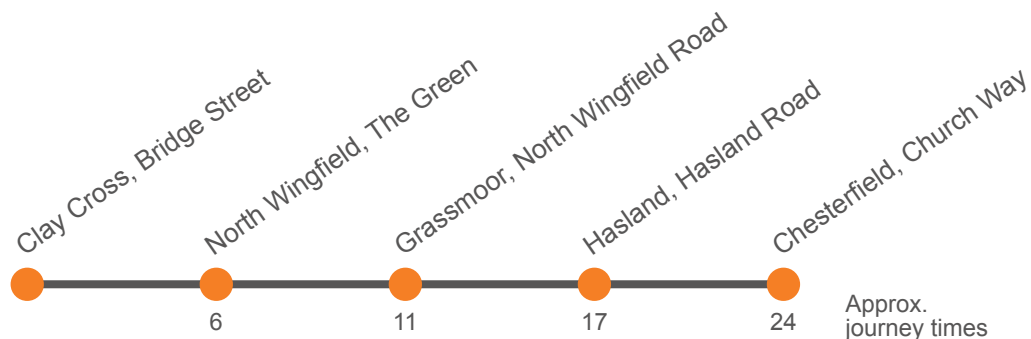

Saturday (continued)

Service:	54A	54	54A	54		54A	54	54A	54		54	54A	54	54A	54	54
Clay Cross, Bus Station, Stand 3	1105	1120	1135	1150	Then at	05	20	35	50		1520	1535	1550	1605	1620	1635
North Wingfield, The Green	1111	1126	1141	1156	these	11	26	41	56		1526	1541	1556	1611	1626	1641
North Wingfield, Alma Road	1112		1142		mins	12		42		until		1542		1612		
Hasland, Eastwood Park	1122	1137	1152	1207	past	22	37	52	07		1537	1552	1607	1622	1637	1652
Chesterfield, Church Way	1129	1144	1159	1214	the	29	44	59	14		1544	1559	1614	1629	1644	1659
					hour											

Saturday (continued)

Service:	54A	54	54A	54	54	54A	54	54A	54	54A	54	54A	54	54A
Clay Cross, Bus Station, Stand 3	1650	1710	1730	1750	1810	1830	1900	1930	2000	2030	2100	2130	2200	2230
North Wingfield, The Green	1656	1716	1736	1756	1816	1836	1906	1936	2006	2036	2106	2136	2206	2236
North Wingfield, Alma Road	1657		1737			1837		1937		2037		2137		2237
Hasland, Eastwood Park	1707	1727	1747	1807	1827	1847	1917	1947	2017	2047	2117	2147	2217	2247
Chesterfield, Church Way	1714	1734	1754	1814	1834	1854	1924	1954	2024	2054	2124	2154	2224	2254

Saturday (continued)

Service:	54
Clay Cross, Bus Station, Stand 3	2300
North Wingfield, The Green	2306
North Wingfield, Alma Road	
Hasland, Eastwood Park	2317
Chesterfield, Church Way	2324