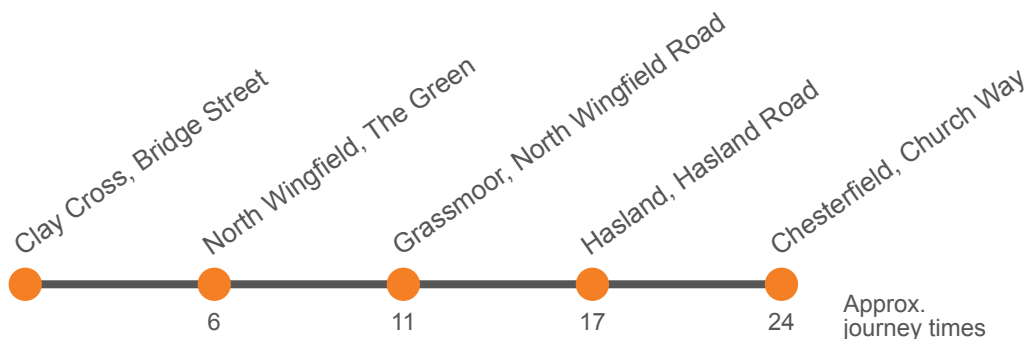

Sunday

Service:	54	54A	54		54A	54		54A	54	54A	54	54A
Chesterfield, Church Way, Stop H2	0859	0929	0959	Then at these mins past the hour	29	59	until	1929	1959	2059	2159	2259
Chesterfield, Railway Station	0902	0933	1003		33	03		1933	2003	2103	2203	2302
Hasland, Eastwood Park	0908	0939	1009		39	09		1939	2009	2109	2209	2308
North Wingfield, Alma Road		0949			49			1949		2119		2318
Clay Cross, Bus Station, Stand 3	0926	0957	1027		57	27		1957	2027	2127	2227	2326

54 & 54a

Clay Cross to Chesterfield via North Wingfield & Grassmoor

Effective from: 01/11/2021

Stagecoach Yorkshire

Monday to Friday

Codes						Sch	Hol	Sch	Hol	Sch	Hol	Sch		
Service:	54	54	54	54	54A	54	54	54A	54A	54	54	54A		
Clay Cross, Bus Station, Stand 3	0531	0601	0621	0636	0651	0709	0724	0737	0742	0754	0759	0812	0815	0830
North Wingfield, The Green	0537	0607	0627	0642	0657	0715	0730	0744	0749	0801	0806	0819	0822	0836
North Wingfield, Alma Road					0658		0731			0802	0807			0837
Hasland, Eastwood Park	0548	0618	0639	0654	0709	0727	0743	0800	0802	0817	0819	0832	0834	0851
Chesterfield, Church Way	0553	0623	0646	0701	0716	0734	0751	0809	0809	0827	0827	0842	0842	0859

Hol Derbyshire School Holidays Only

Sch Derbyshire Schooldays Only

54 & 54a

Clay Cross to Chesterfield via North Wingfield & Grassmoor

Effective from: 01/11/2021

Stagecoach Yorkshire

Monday to Friday (continued)

Saturday (continued)

Service:	54A	54	54A	54	54	54A	54	54A	54	54A	54	54A	54	54A
Clay Cross, Bus Station, Stand 3	1650	1710	1730	1750	1810	1830	1900	1930	2000	2030	2100	2130	2200	2230
North Wingfield, The Green	1656	1716	1736	1756	1816	1836	1906	1936	2006	2036	2106	2136	2206	2236
North Wingfield, Alma Road	1657		1737			1837		1937		2037		2137		2237
Hasland, Eastwood Park	1707	1727	1747	1807	1827	1847	1917	1947	2017	2047	2117	2147	2217	2247
Chesterfield, Church Way	1714	1734	1754	1814	1834	1854	1924	1954	2024	2054	2124	2154	2224	2254