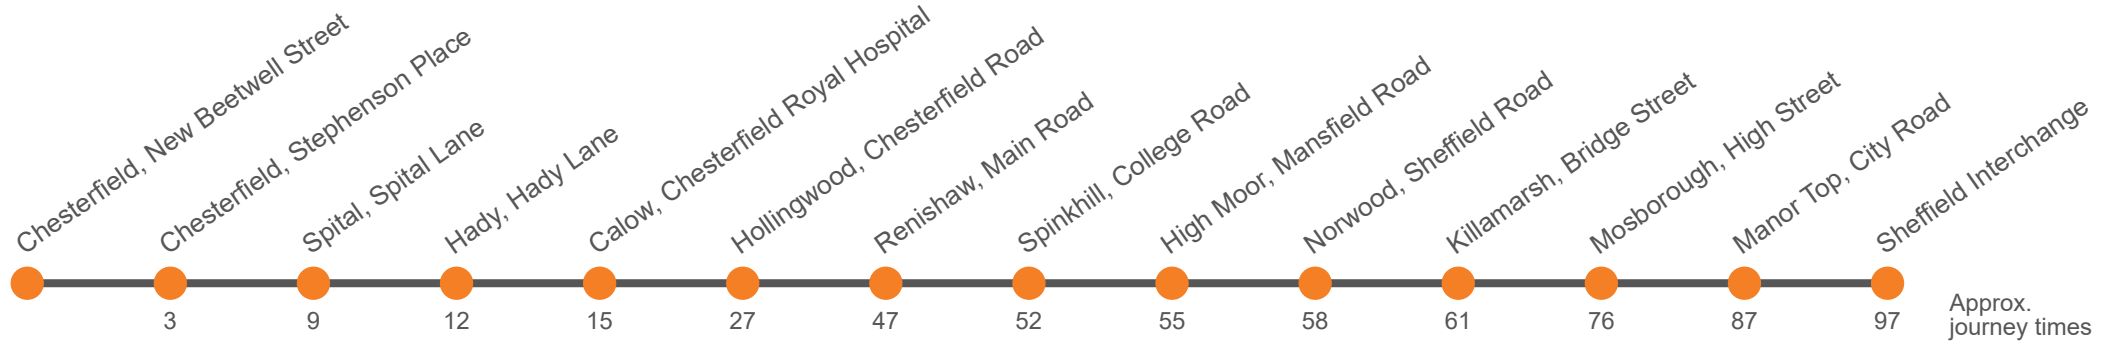

Then at these mins past the hour until

80

Sheffield - Chesterfield via Crystal Peaks - Killamarsh - Staveley

Effective from: 02/10/2022

Stagecoach Yorkshire

Sunday

Brimington, Church Street	1950	2050	2150
Calow, Chesterfield Royal Hospital Stop 1	2002	2102	2202
Hady, Hady Lane/Houldsworth Drive	2005	2105	2205
Spital, Spital Lane/Taylor Crescent	2008	2108	2208
Chesterfield, New Beetwell Street, Stop B5	2014	2114	2214

Monday to Friday

Chesterfield, New Beetwell Street, Stop B5	...	1824	1924	2024	2124	2224
Chesterfield, Stephenson Place Stop K2	...	1827	1927	2027	2127	2227
Spital, Spital Lane/Taylor Crescent	...	1833	1933	2033	2133	2233
Hady, Hady Lane/Houldsworth Drive	...	1836	1936	2036	2136	2236
Calow, Royal Hospital,	...	1839	1939	2039	2139	2239
Ringwood Hall, Chesterfield Road	...	1851	1951	2051	2151	2251
Staveley, Market Street, Stop 2	...	1858	1958	2058	2158	2258
Woodthorpe, Norbriggs Road	...	1903	2003	2103	2203	2303
Mastin Moor, Renishaw Road	...	1906	2006	2106	2206	2306
Renishaw, Community Hall	...	1911	2011	2111	2211	2311
Spinkhill, Bus Turning Circle	...	1916	2016	2116	2216	2316
High Moor, Woodall Road	...	1919	2019	2119	2219	2319
Norwood, Rotherham Road Roundabout	0547	1922	2022	2122	2222	2322
Killamarsh, Bridge Street	0549	1925	2025	2125	2225	2325
Killamarsh, Rowan Tree Road	0553	1930	2030	2130	2230	2330
Halfway, Station Road	0559	1935	2035	2135	2235	2335
Mosborough, High Street	0604	1940	2040
Birley, Birley Moor Road	0609	1945	2045
Manor Top, City Road/Eastern Ave	0615	1951	2051
Sheffield Interchange, Bay B5		2001	2101
Sheffield, Eyre Street, Moor Market Stop ES3	0632