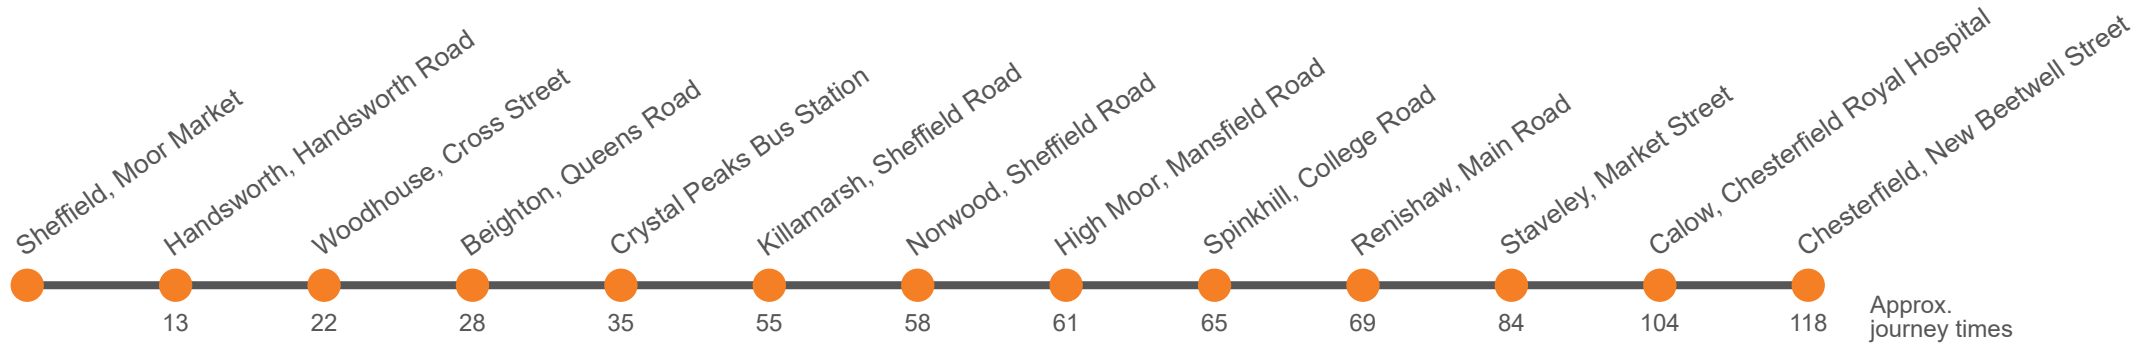

Saturday

Sheffield, Eyre Street, Moor Market Stop ES3	...	0727	0823	0920	1018	18	1518	1618	1718	1815	1910
Handsworth, Richmond Road	...	0739	0835	0932	1031	31	1531	1631	1731	1827	1922
Woodhouse, Tannery Street	...	0747	0843	0940	1040	40	1540	1640	1740	1836	1931
Beighton, Robin Lane	...	0753	0849	0946	1046	46	1546	1646	1746	1842	1937
Crystal Peaks Bus Station, Stop CP2	...	0759	0855	0953	1053	53	1553	1653	1753	1849	1943
Sothall, Hartland Avenue	...	0804	0900	0959	1059	59	1559	1659	1758	1854	1948
Killamarsh, Rowan Tree Road	0714	0812	0908	1007	1107	07	1607	1707	1805	1901	1955
Killamarsh, Sheffield Rd opp Bridge St	0720	0818	0914	1014	1114	14	1614	1714	1811	1907	
Norwood, Rotherham Rd Roundabout	0723	0821	0917	1017	1117	17	1617	1717	1814	1910	
High Moor, Woodall Road	0726	0824	0920	1020	1120	20	1620	1720	1817	1913	
Spinkhill, Bus Turning Circle	0729	0827	0924	1024	1124	24	1624	1724	1820	1916	
Renishaw, Community Hall	0732	0830	0928	1028	1128	28	1628	1728	1823	1919	
Mastin Moor, Edale Road	0737	0835	0934	1034	1134	34	1634	1734	1828	1924	
Staveley, Market Street, Stop 3	0744	0843	0943	1043	1143	43	1643	1742	1836	1932	
Brimington, Church Street	0752	0851	0951	1051	1151	51	1651	1750	1844	1940	
Calow, Chesterfield Royal Hospital Stop 1	0804	0903	1003	1103	1203	03	1703	1802	1856	1952	
Hady, Hady Lane/Houldsworth Drive	0807	0906	1006	1106	1206	06	1706	1805	1859	1955	
Spital, Spital Lane/Taylor Crescent	0810	0909	1009	1109	1209	09	1709	1808	1902	1958	
Chesterfield, New Beetwell Street, Stop B5	0816	0916	1016	1116	1216	16	1716	1814	1908	2004	
Bridge Street Setting Down, Bridge Street	...	...	...	...	...	...	...	...	...	...	2000

Then at these mins past the hour until