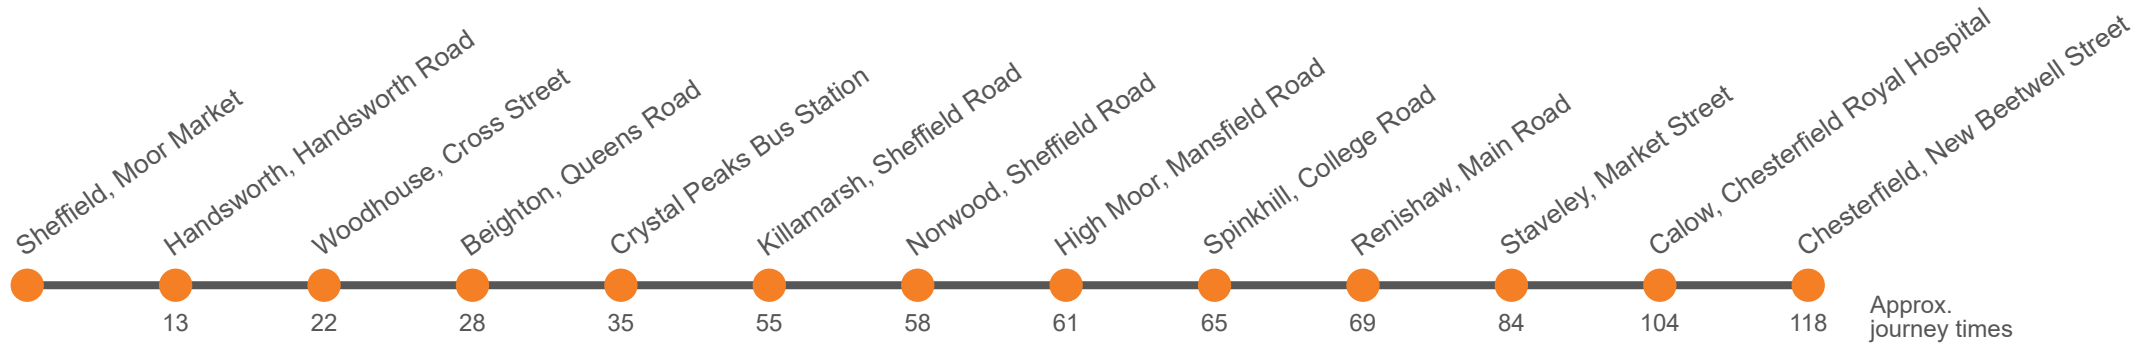

80

Sheffield - Chesterfield via Crystal Peaks - Killamarsh - Staveley

Effective from: 02/10/2022

Stagecoach Yorkshire

Monday to Friday

Sheffield, Eyre Street, Moor Market Stop ES3	...	...	0744	0847	0947	1047	1117	1217	1317	1417	1517	1617	1659
Handsworth, Richmond Road	...	...	0757	0900	1000	1100	1130	1230	1330	1430	1530	1631	1714
Woodhouse, Tannery Street	...	...	0806	0909	1009	1109	1139	1239	1339	1440	1540	1641	1724
Beighton, Robin Lane	...	...	0812	0915	1015	1115	1145	1245	1345	1446	1546	1648	1731
Crystal Peaks Bus Station, Stop CP2	...	...	0819	0922	1022	1122	1152	1252	1352	1453	1553	1655	1738
Sothall, Hartland Avenue	...	...	0826	0928	1028	1128	1158	1258	1358	1459	1559	1701	1744
Killamarsh, Rowan Tree Road	...	0628	0834	0936	1036	1136	1206	1306	1406	1508	1608	1710	1752
Killamarsh, Sheffield Rd opp Bridge St	...	0634	0841	0943	1043	1143	1213	1313	1413	1515	1615	1717	1800
Norwood, Rotherham Rd Roundabout	...	0637	0844	0946	1046	1146	1216	1316	1416	1518	1618	1720	1803
High Moor, Woodall Road	...	0640	0847	0949	1049	1149	1219	1319	1419	1521	1621	1723	1806
Spinkhill, Bus Turning Circle	...	0644	0851	0953	1053	1153	1223	1323	1423	1525	1625	1727	1810
Renishaw, Community Hall	...	0648	0855	0957	1057	1157	1227	1327	1427	1529	1629	1731	1814
Mastin Moor, Edale Road	...	0653	0901	1003	1103	1203	1233	1333	1433	1535	1635	1737	1819
Staveley, Market Street, Stop 3	...	0702	0910	1012	1112	1212	1242	1342	1443	1545	1645	1747	1828
Brimington, Church Street	0625	0714	0920	1020	1120	1220	1250	1350	1452	1554	1654	1756	1836
Calow, Chesterfield Royal Hospital Stop 1	0637	0726	0932	1032	1132	1232	1302	1402	1505	1607	1707	1809	1848
Hady, Hady Lane/Houldsworth Drive	0640	0729	0935	1035	1135	1235	1305	1405	1508	1610	1710	1812	1851
Spital, Spital Lane/Taylor Crescent	0643	0732	0938	1038	1138	1238	1308	1408	1511	1613	1713	1815	1854
Chesterfield, New Beetwell Street, Stop B5	0650	0740	0945	1045	1145	1245	1315	1415	1520	1623	1723	1824	1901
Bridge Street Setting Down, Bridge Street	...	...	...	...	...	...	...	...	...	...	...	...	...