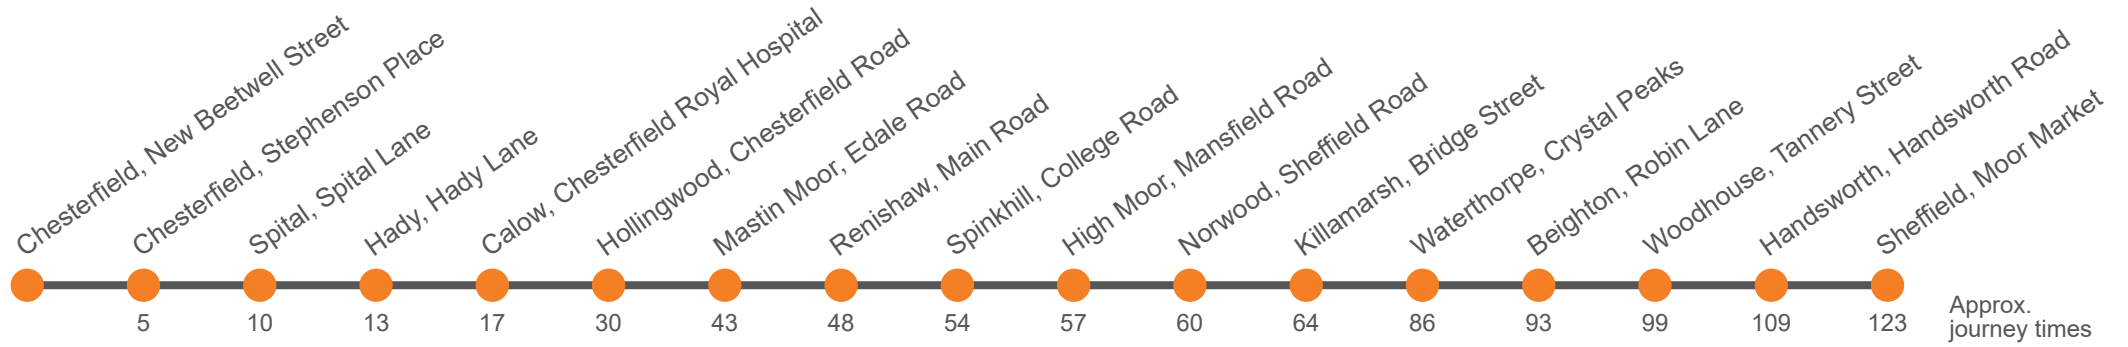

80

Chesterfield - Sheffield via Staveley - Killamarsh - Crystal Peaks

Effective from: 02/10/2022

Stagecoach Yorkshire

Sunday

Chesterfield, New Beetwell Street, Stop B5	1924	2024	2124	2224
Chesterfield, Stephenson Place Stop K2	1927	2027	2127	2227
Spital, Spital Lane/Taylor Crescent	1933	2033	2133	2233
Hady, Hady Lane/Houldsworth Drive	1936	2036	2136	2236
Calow, Royal Hospital,	1939	2039	2139	2239
Brimington, Church Street	1949	2049	2149	2249

Sunday

Sheffield Interchange, Bay B5	1040		40		1640	1740	1840
Manor Top, City Road	1050		50		1650	1750	1850
Frecheville, Birley Moor Road	1055		55		1655	1755	1855
Mosborough, Station Road	1101		01		1701	1801	1901
Halfway, Station Road	1104		04		1704	1804	1904
Killamarsh, Rowan Tree Road	0809	...	1009	1109		09		1709	1809	1909
Killamarsh, Sheffield Rd opp Bridge St	0815	...	1015	1115	Then at these mins past the hour	15		1715	1815	1915
Norwood, Rotherham Rd Roundabout	0818	...	1018	1118		18		1718	1818	1918
High Moor, Woodall Road	0821	...	1021	1121		21		1721	1821	1921
Spinkhill, Bus Turning Circle	0824	...	1024	1124		24	until	1724	1824	1924
Renishaw, Community Hall	0827	0927	1027	1127		27		1727	1827	...
Mastin Moor, Renishaw Road	0831	0931	1031	1131		31		1731	1831	...
Woodthorpe, Norbriggs Road	0835	0935	1035	1135		35		1735	1835	...
Staveley, Market Street, Stop 3	0842	0942	1042	1142		42		1742	1842	...
Brimington, Church Street	0850	0950	1050	1150		50		1750	1850	...
Calow, Chesterfield Royal Hospital Stop 1	0902	1002	1102	1202		02		1802	1902	...
Hady, Hady Lane/Houldsworth Drive	0905	1005	1105	1205	05		1805	1905	...	
Spital, Spital Lane/Taylor Crescent	0908	1008	1108	1208	08		1808	1908	...	
Chesterfield, New Beetwell Street, Stop B5	0914	1014	1114	1214	14		1814	1914	...	