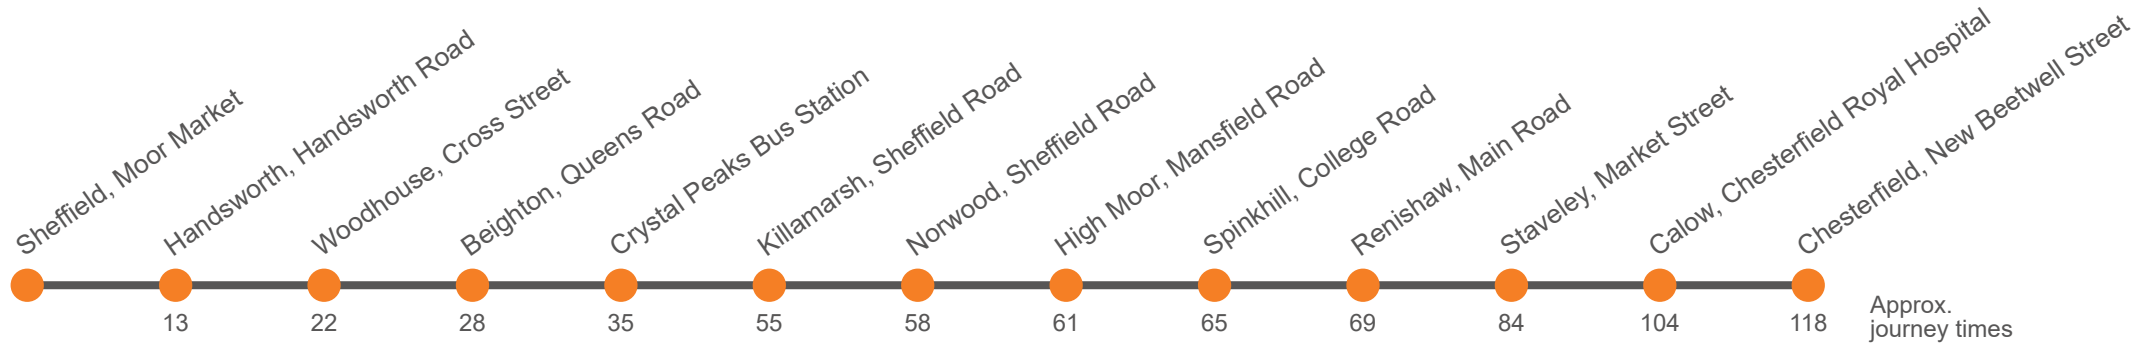

Monday to Friday (continued)

Sheffield, Eyre Street, Moor Market Stop ES3	1759	1900
Handsworth, Richmond Road	1814	1912
Woodhouse, Tannery Street	1823	1921
Beighton, Robin Lane	1829	1927
Crystal Peaks Bus Station, Stop CP2	1836	1934
Sothall, Hartland Avenue	1842	1939
Killamarsh, Rowan Tree Road	1850	1947
Killamarsh, Sheffield Rd opp Bridge St	1858	
Norwood, Rotherham Rd Roundabout	1901	
High Moor, Woodall Road	1904	
Spinkhill, Bus Turning Circle	1908	
Renishaw, Community Hall	1912	
Mastin Moor, Edale Road	1917	
Staveley, Market Street, Stop 3	1926	
Brimington, Church Street	1934	
Calow, Chesterfield Royal Hospital Stop 1	1946	
Hady, Hady Lane/Houldsworth Drive	1949	
Spital, Spital Lane/Taylor Crescent	1952	
Chesterfield, New Beetwell Street, Stop B5	1959	
Bridge Street Setting Down, Bridge Street	...	1953