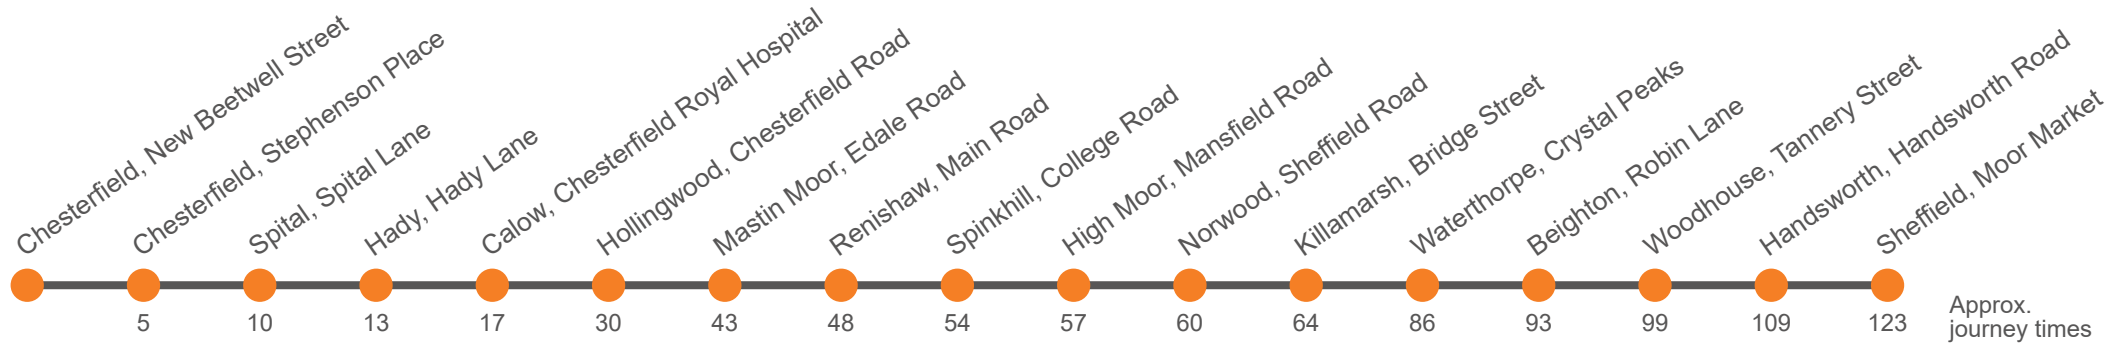

80

Chesterfield - Sheffield via Staveley - Killamarsh - Crystal Peaks

Effective from: 02/10/2022

Stagecoach Yorkshire

Saturday

Chesterfield, New Beetwell Street, Stop B5	...	0721	0814	0911	1008		08		1508	1608	1711
Chesterfield, Stephenson Place Stop K2	0629	0726	0819	0916	1013		13		1513	1613	1716
Spital, Spital Lane/Taylor Crescent	0634	0731	0824	0921	1019		19		1519	1619	1722
Hady, Hady Lane/Houldsworth Drive	0637	0734	0827	0924	1022		22		1522	1622	1725
Calow, Royal Hospital,	0640	0737	0830	0927	1026		26		1526	1626	1729
Ringwood Hall, Chesterfield Road	0652	0749	0842	0939	1039		39		1539	1639	1742
Staveley, Market Street, Stop 2	0658	0755	0848	0945	1045		45		1545	1645	1748
Mastin Moor, Miners Welfare	0704	0801	0854	0951	1051	Then at these mins past the hour	51	until	1551	1651	1754
Renishaw, Community Hall	0709	0806	0859	0956	1056		56		1556	1656	1759
Spinkhill, Bus Turning Circle	0714	0811	0904	1002	1102		02		1602	1702	1804
High Moor, Woodall Road	0717	0814	0907	1006	1106		06		1606	1706	1807
Norwood, Rotherham Road Roundabout	0720	0817	0910	1009	1109		09		1609	1709	1810
Killamarsh, Bridge Street	0724	0821	0914	1013	1113		13		1613	1713	1813
Killamarsh, Rowan Tree Road	0729	0826	0919	1019	1119		19		1619	1719	1818
Sothall, Hartland Avenue	0737	0834	0928	1028	1128		28		1628	1728	1826
Crystal Peaks, Bus Station	0744	0841	0935	1035	1135		35		1635	1735	1832
Beighton, Woodhouse Crescent	0750	0847	0942	1042	1142		42		1642	1742	1838
Woodhouse, Tannery Close	0756	0853	0948	1048	1148	48	1648	1748	1843		
Handsworth, Richmond Road	0805	0902	0958	1058	1158	58	1658	1757	1852		
Sheffield, Eyre Street, Moor Market Stop ES3	0818	0915	1012	1112	1212	12	1712	1810	1905