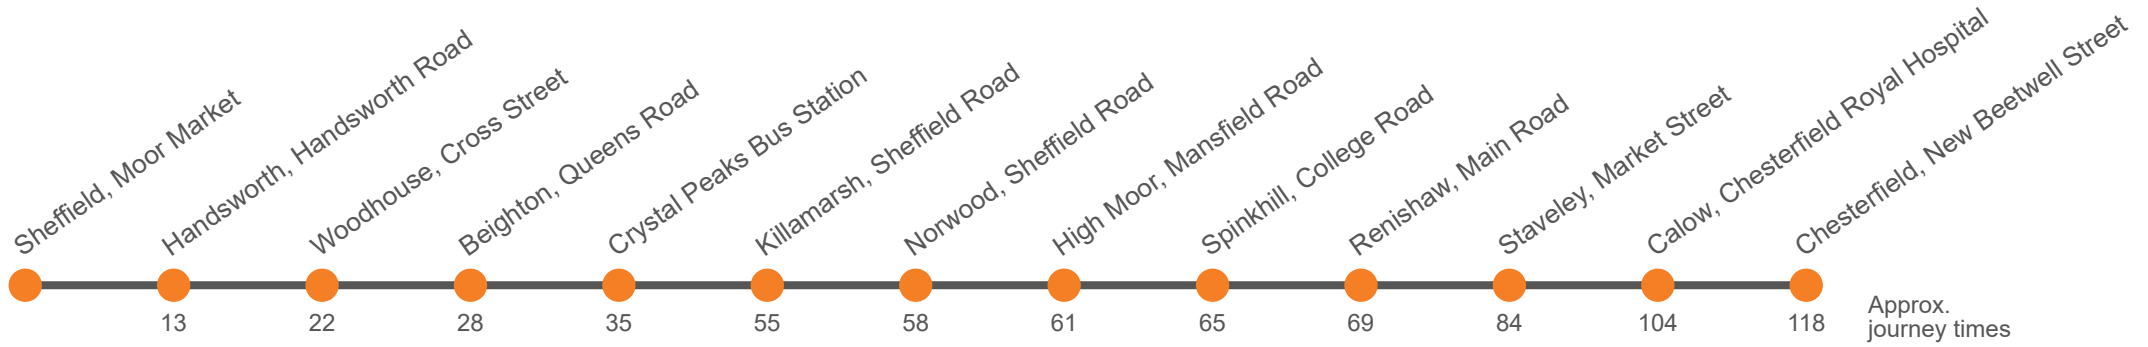

80

Sheffield - Chesterfield via Crystal Peaks - Killamarsh - Staveley

Effective from: 02/10/2022

Stagecoach Yorkshire

Sunday

Brimington, Church Street	1950	2050	2150
Calow, Chesterfield Royal Hospital Stop 1	2002	2102	2202
Hady, Hady Lane/Houldsworth Drive	2005	2105	2205
Spital, Spital Lane/Taylor Crescent	2008	2108	2208
Chesterfield, New Beetwell Street, Stop B5	2014	2114	2214