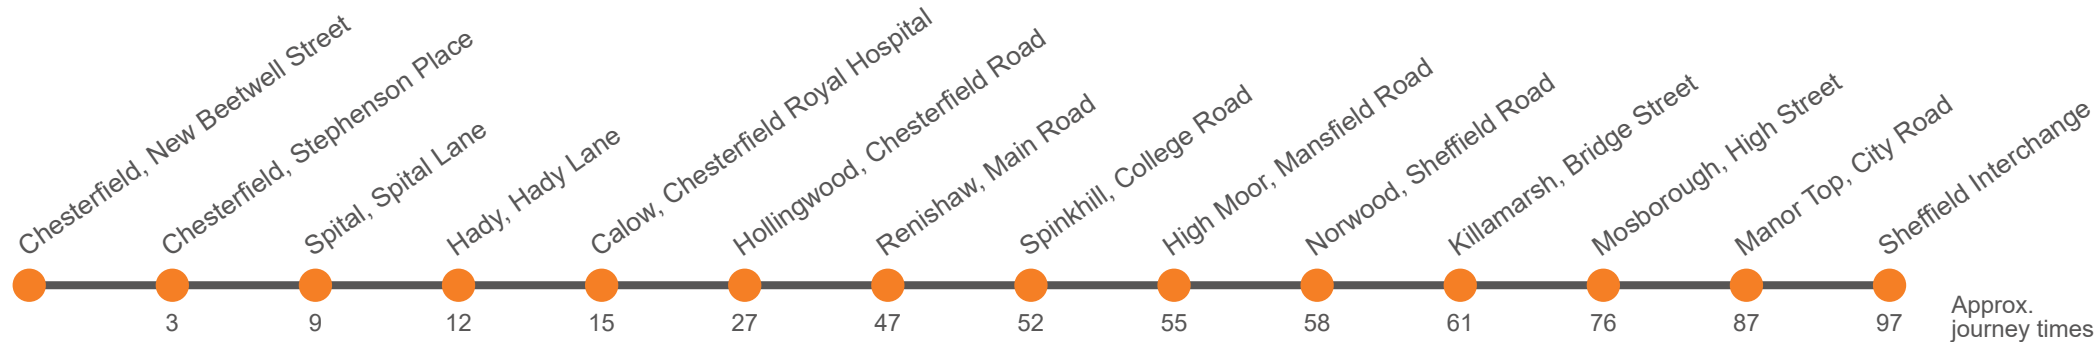

Then at these mins past the hour until

80

Sheffield - Chesterfield via Crystal Peaks - Killamarsh - Staveley

Effective from: 02/10/2022

Stagecoach Yorkshire

Sunday

Brimington, Church Street	1950	2050	2150
Calow, Chesterfield Royal Hospital Stop 1	2002	2102	2202
Hady, Hady Lane/Houldsworth Drive	2005	2105	2205
Spital, Spital Lane/Taylor Crescent	2008	2108	2208
Chesterfield, New Beetwell Street, Stop B5	2014	2114	2214

Monday to Friday

Chesterfield, New Beetwell Street, Stop B5	...	1824	1924	2024	2124	2224
Chesterfield, Stephenson Place Stop K2	...	1827	1927	2027	2127	2227
Spital, Spital Lane/Taylor Crescent	...	1833	1933	2033	2133	2233
Hady, Hady Lane/Houldsworth Drive	...	1836	1936	2036	2136	2236
Calow, Royal Hospital,	...	1839	1939	2039	2139	2239
Ringwood Hall, Chesterfield Road	...	1851	1951	2051	2151	2251
Staveley, Market Street, Stop 2	...	1858	1958	2058	2158	2258
Woodthorpe, Norbriggs Road	...	1903	2003	2103	2203	2303
Mastin Moor, Renishaw Road	...	1906	2006	2106	2206	2306
Renishaw, Community Hall	...	1911	2011	2111	2211	2311
Spinkhill, Bus Turning Circle	...	1916	2016	2116	2216	2316
High Moor, Woodall Road	...	1919	2019	2119	2219	2319
Norwood, Rotherham Road Roundabout	0547	1922	2022	2122	2222	2322
Killamarsh, Bridge Street	0549	1925	2025	2125	2225	2325
Killamarsh, Rowan Tree Road	0553	1930	2030	2130	2230	2330
Halfway, Station Road	0559	1935	2035	2135	2235	2335
Mosborough, High Street	0604	1940	2040
Birley, Birley Moor Road	0609	1945	2045
Manor Top, City Road/Eastern Ave	0615	1951	2051
Sheffield Interchange, Bay B5		2001	2101
Sheffield, Eyre Street, Moor Market Stop ES3	0632