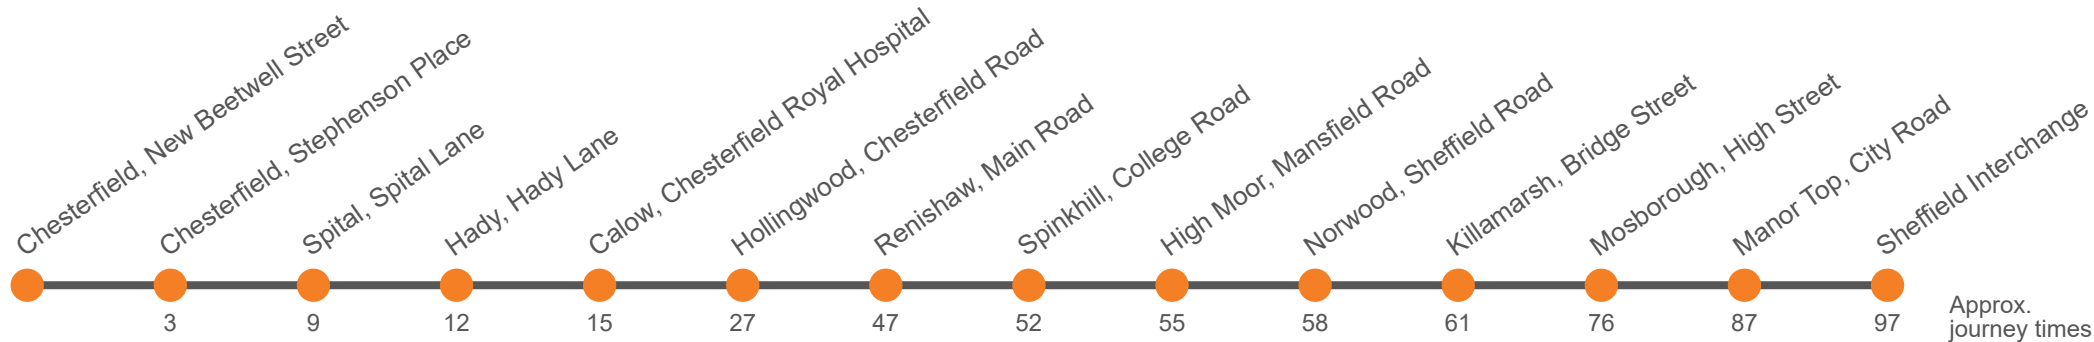

Sunday

Chesterfield, New Beetwell Street, Stop B5	...	0924	24	1624	1724	1824
Chesterfield, Stephenson Place Stop K2	...	0927	27	1627	1727	1827
Spital, Spital Lane/Taylor Crescent	...	0933	33	1633	1733	1833
Hady, Hady Lane/Houldsworth Drive	...	0936	36	1636	1736	1836
Calow, Royal Hospital,	...	0939	39	1639	1739	1839
Ringwood Hall, Chesterfield Road	...	0951	51	1651	1751	1851
Staveley, Market Street, Stop 2	...	0958	58	1658	1758	1858
Woodthorpe, Norbriggs Road	...	1003	03	1703	1803	1903
Mastin Moor, Renishaw Road	...	1006	06	1706	1806	1906
Renishaw, Community Hall	...	1011	11	1711	1811	1911
Spinkhill, Bus Turning Circle	0916	1016	16	1716	1816	1916
High Moor, Woodall Road	0919	1019	19	1719	1819	1919
Norwood, Rotherham Road Roundabout	0922	1022	22	1722	1822	1922
Killamarsh, Bridge Street	0925	1025	25	1725	1825	1925
Killamarsh, Rowan Tree Road	0930	1030	30	1730	1830	1930
Halfway, Station Road	0935	1035	35	1735	1835	1935
Mosborough, High Street	0940	1040	40	1740	1840	...
Birley, Birley Moor Road	0945	1045	45	1745	1845	...
Manor Top, City Road/Eastern Ave	0951	1051	51	1751	1851	...
Sheffield Interchange, Bay B5	1001	1101	01	1801	1901	...

Then at these mins past the hour

until