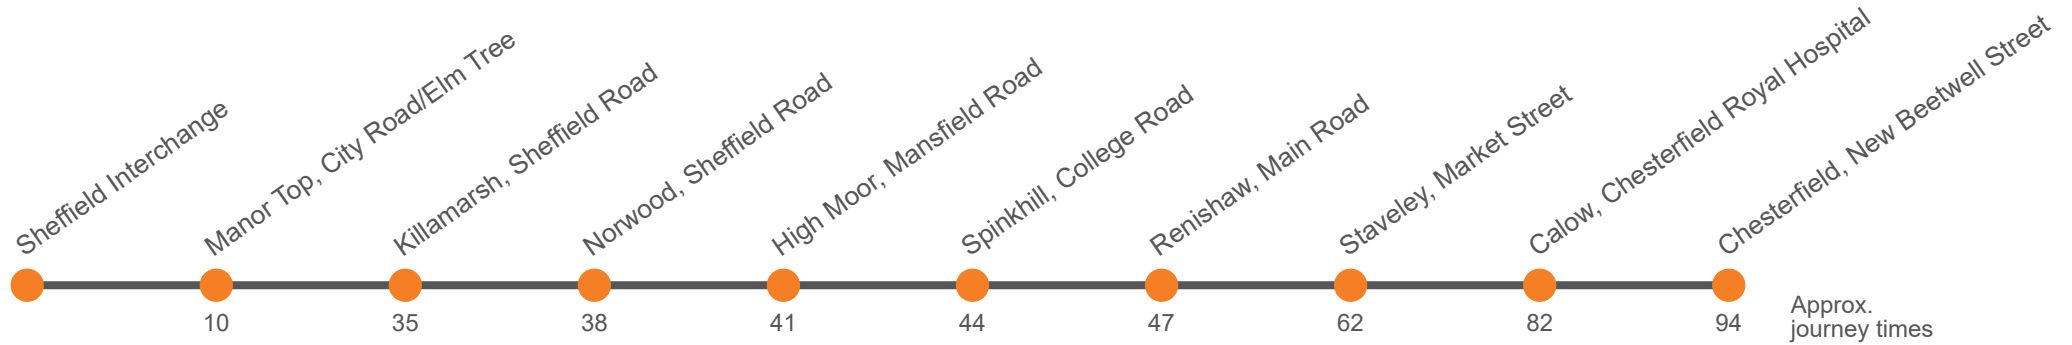

Sunday

Sheffield Interchange, Bay B5	...	...	...	1040		40		1640	1740	1840
Manor Top, City Road	...	...	...	1050		50		1650	1750	1850
Frecheville, Birley Moor Road	...	...	...	1055		55		1655	1755	1855
Mosborough, Station Road	...	...	...	1101		01		1701	1801	1901
Halfway, Station Road	...	...	...	1104		04		1704	1804	1904
Killamarsh, Rowan Tree Road	0809	...	1009	1109		09		1709	1809	1909
Killamarsh, Sheffield Rd opp Bridge St	0815	...	1015	1115	Then at these mins past the hour	15		1715	1815	1915
Norwood, Rotherham Rd Roundabout	0818	...	1018	1118		18		1718	1818	1918
High Moor, Woodall Road	0821	...	1021	1121		21		1721	1821	1921
Spinkhill, Bus Turning Circle	0824	...	1024	1124		24	until	1724	1824	1924
Renishaw, Community Hall	0827	0927	1027	1127		27		1727	1827	...
Mastin Moor, Renishaw Road	0831	0931	1031	1131		31		1731	1831	...
Woodthorpe, Norbriggs Road	0835	0935	1035	1135		35		1735	1835	...
Staveley, Market Street, Stop 3	0842	0942	1042	1142		42		1742	1842	...
Brimington, Church Street	0850	0950	1050	1150		50		1750	1850	...
Calow, Chesterfield Royal Hospital Stop 1	0902	1002	1102	1202		02		1802	1902	...
Hady, Hady Lane/Houldsworth Drive	0905	1005	1105	1205	05		1805	1905	...	
Spital, Spital Lane/Taylor Crescent	0908	1008	1108	1208	08		1808	1908	...	
Chesterfield, New Beetwell Street, Stop B5	0914	1014	1114	1214	14		1814	1914	...