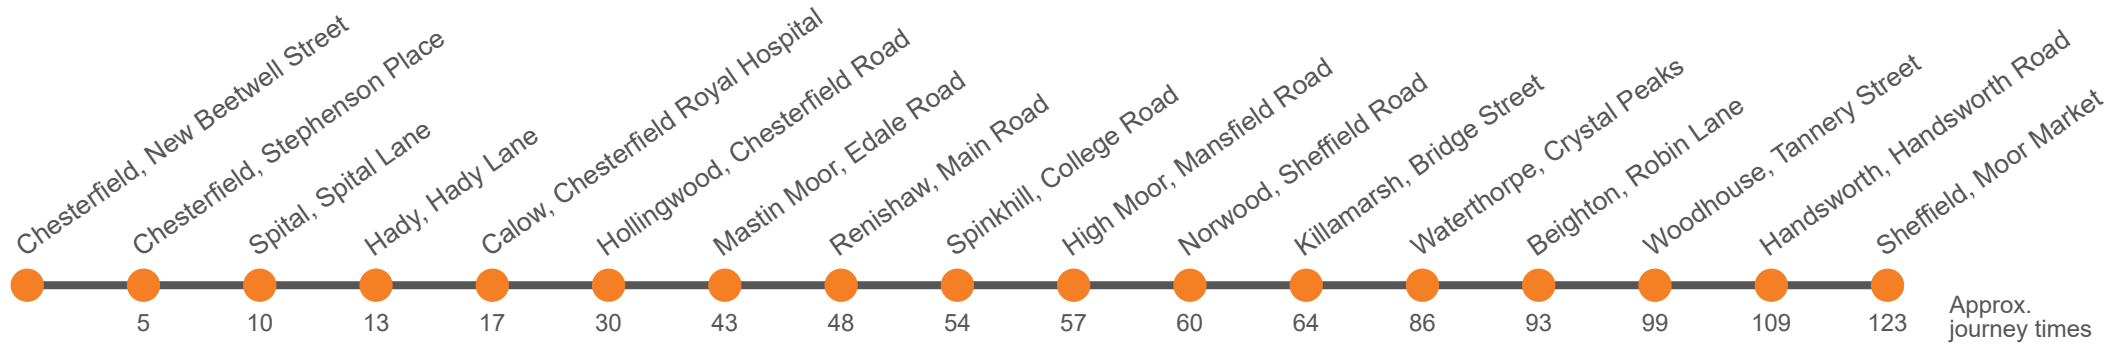

80

Chesterfield - Sheffield via Staveley - Killamarsh - Crystal Peaks

Effective from: 02/10/2022

Stagecoach Yorkshire

Monday to Friday

Chesterfield, New Beetwell Street, Stop B5	...	0628	0732	0833	0903	1003	1103	1203	1303	1333	1438	1538	1644
Chesterfield, Stephenson Place Stop K2	0539	0633	0737	0838	0908	1008	1108	1208	1308	1338	1443	1543	1649
Spital, Spital Lane/Taylor Crescent	0545	0639	0743	0844	0914	1014	1114	1214	1314	1344	1449	1550	1656
Hady, Hady Lane/Houldsworth Drive	0548	0642	0746	0847	0917	1017	1117	1217	1317	1347	1452	1553	1659
Calow, Royal Hospital,	0552	0646	0750	0851	0921	1021	1121	1221	1321	1351	1456	1557	1703
Ringwood Hall, Chesterfield Road	0604	0658	0803	0904	0934	1034	1134	1234	1334	1404	1509	1611	1718
Staveley, Market Street, Stop 2	0609	0704	0810	0910	0940	1040	1140	1240	1340	1410	1516	1618	1725
Mastin Moor, Miners Welfare	0615	0710	0816	0916	0946	1046	1146	1246	1346	1416	1523	1625	1733
Renishaw, Community Hall	0620	0715	0821	0921	0951	1051	1151	1251	1351	1421	1528	1630	1738
Spinkhill, Bus Turning Circle	0626	0721	0827	0927	0957	1057	1157	1257	1357	1427	1534	1636	1744
High Moor, Woodall Road	0630	0725	0831	0931	1001	1101	1201	1301	1401	1431	1538	1640	1747
Norwood, Rotherham Road Roundabout	0632	0728	0834	0934	1004	1104	1204	1304	1404	1434	1541	1643	1750
Killamarsh, Bridge Street	0635	0732	0838	0938	1008	1108	1208	1308	1408	1438	1546	1648	1755
Killamarsh, Rowan Tree Road	0641	0738	0844	0944	1014	1114	1214	1314	1414	1444	1552	1654	1801
Sothall, Hartland Avenue	0650	0747	0853	0953	1023	1123	1223	1323	1423	1453	1601	1703	1809
Crystal Peaks, Bus Station	0657	0754	0900	1000	1030	1130	1230	1330	1430	1500	1609	1711	1816
Beighton, Woodhouse Crescent	0704	0801	0907	1007	1037	1137	1237	1337	1437	1507	1616	1718	1822
Woodhouse, Tannery Close	0710	0807	0913	1013	1043	1143	1243	1343	1443	1513	1622	1724	1828
Handsworth, Richmond Road	0719	0819	0923	1023	1053	1153	1253	1353	1453	1524	1632	1734	1837
Sheffield, Eyre Street, Moor Market Stop ES3	0734	0837	0937	1037	1107	1207	1307	1407	1508	1539	1647	1749	1851