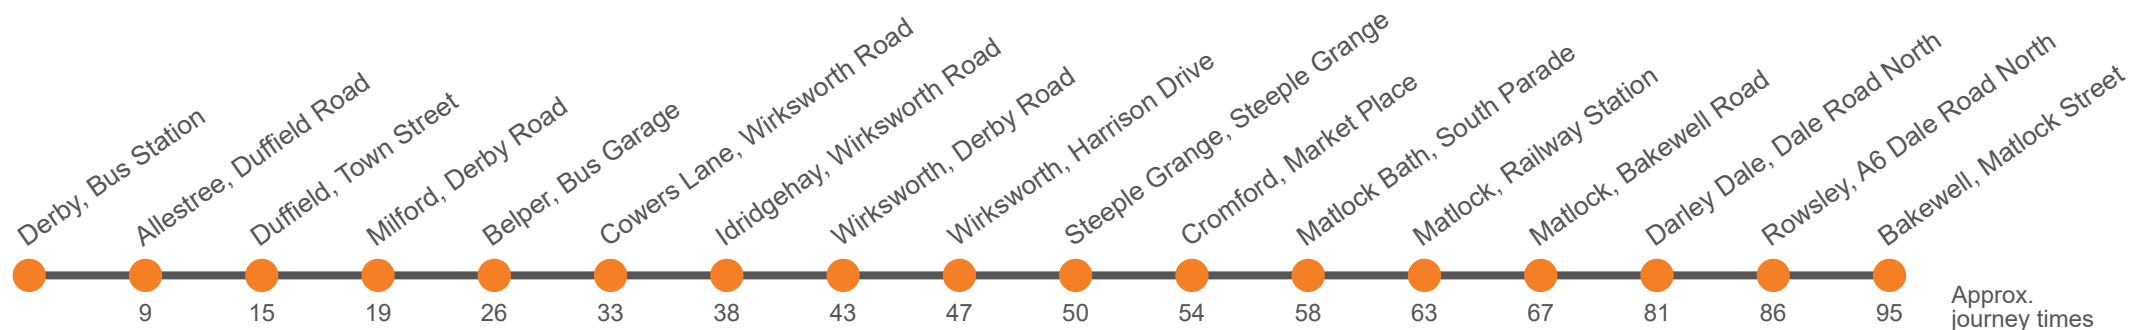

The bus stops at Matlock Railway Station have not reopened yet but the 6.1 and LS "Little Sixes" northbound into Matlock now stop on Derwent Way next to the station and at Bakewell Road. (Southbound 6.1 and LS "Little Sixes" from Bakewell Road do not stop near the station.)