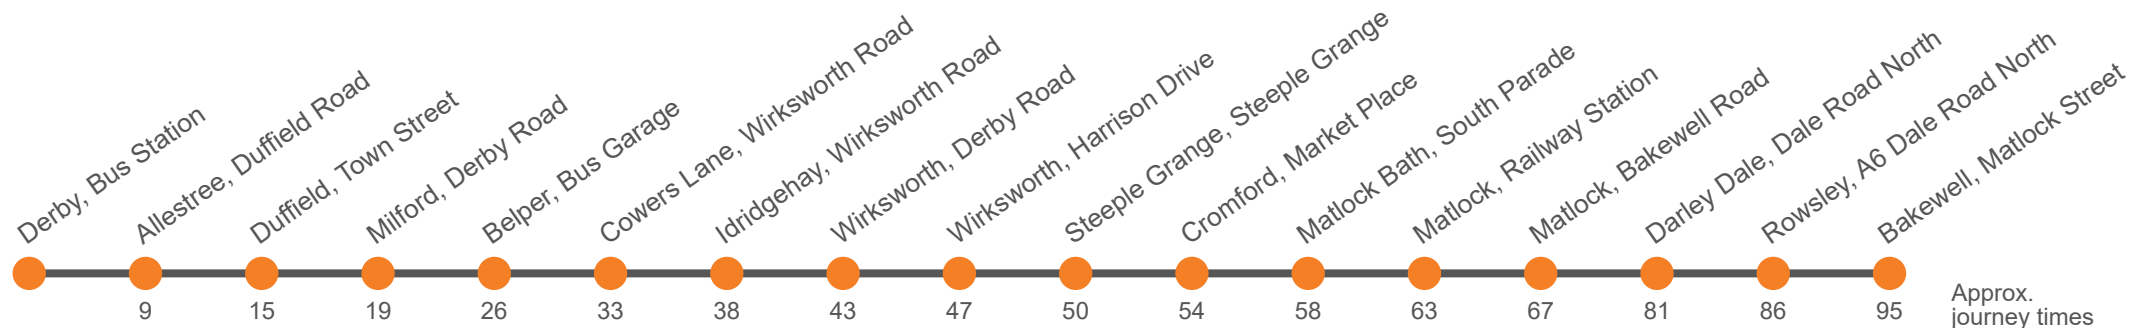

Sunday

Service:	6.1	6.1	6.1	6.1	6.1	6.0	6.0	6.0	6.0
Derby Bus Station, Bay 22	0805	05	1705	1805	1905	2005	2105	2205	2305
Allestree, Kings Croft	0814	14	1714	1814	1914	2014	2114	2214	2314
Duffield, Co-op	0820	20	1720	1820	1920	2020	2120	2220	2320
Milford, Strutt Arms	0823	23	1723	1823	1923	2023	2123	2223	2323
Belper Bus Garage, Bay 1	0830	30	1730	1830	1930	2029	2129	2229	2329
Cowers Lane, Wirksworth Road	0837	37	1737	1837	1937	...	...	...	...
Idridgehay, Post Office	0842	42	1742	1842	1942	...	...	...	...
Wirksworth, Millers Green	0848	48	1748	1848	1948	...	...	...	...
Wirksworth, Market Place	0852	52	1752	1852	1952	...	...	...	...
Steeple Grange, Bolehill Memorial	0855	55	1755	1855	1955	...	...	...	...
Cromford, Market Place	0859	59	1759	1859	1959	...	...	...	...
Matlock Bath, Fishpond Hotel	0903	03	1803	1902	2002	...	...	...	...
Matlock, Railway Station, Bay 1	0909	09	1809	1907	2007	...	...	...	...
Matlock, Bakewell Road, Stand D <i>arr</i>	0913	13	1813	1911	2011	...	...	...	...
Matlock, Bakewell Road, Stand D <i>dep</i>	0920	20	1820	...	...	...	...	...	...
Darley Dale, Broad Walk	0927	27	1827	...	...	...	...	...	...
Rowsley, A6 opp Peak Village	0932	32	1832	...	...	...	...	...	...
Bakewell, Matlock Street, Stand E	0942	42	1842	...	...	...	...	...	...

The bus stops at Matlock Railway Station have not reopened yet but the 6.1 and LS "Little Sixes" northbound into Matlock now stop on Derwent Way next to the station and at Bakewell Road. (Southbound 6.1 and LS "Little Sixes" from Bakewell Road do not stop near the station.)