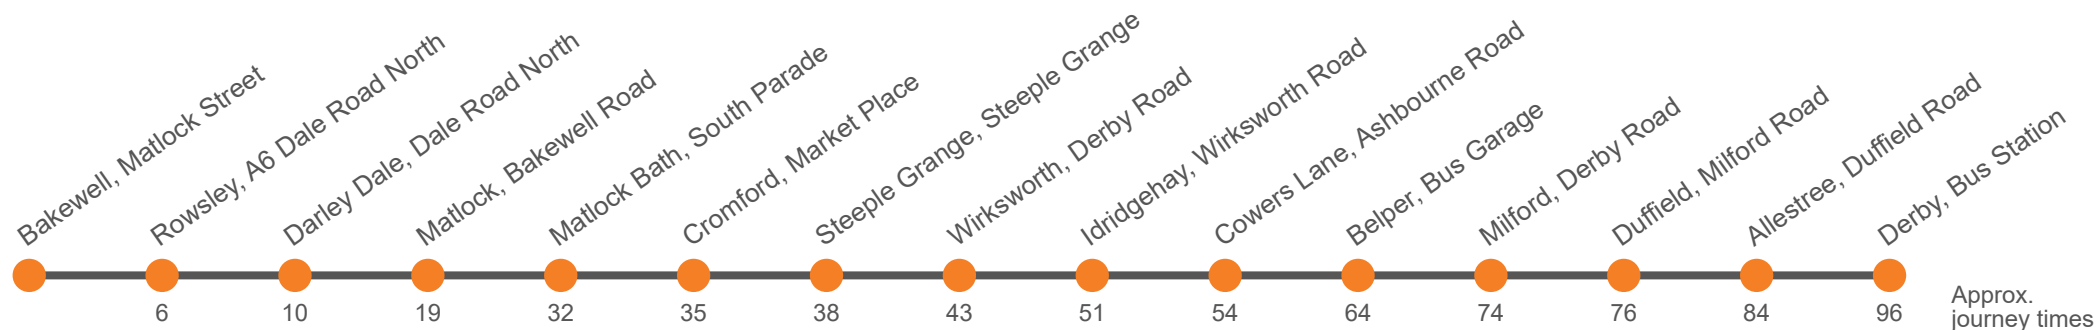

Monday to Friday

Service:	6.0	6.0	6.0	6.1	LS	6.1	LS	6.1	LS	6.1	LS	6.1	LS
Bakewell, Matlock Street, Stand E	...	...	...	...	...	0630	...	0730	...	0830	...	0930	...
Rowsley, A6 adj Peak Village	...	...	...	...	...	0635	...	0737	...	0837	...	0937	...
Darley Dale, Broad Walk	...	...	...	...	...	0638	...	0740	...	0840	...	0940	...
Matlock, Bakewell Road, Stand B <i>arr</i>	...	...	...	...	...	0645	...	0750	...	0850	...	0950	...
Matlock, Bakewell Road, Stand B <i>dep</i>	...	...	...	0545	0620	0645	0720	0750	0820	0900	0935	1000	1035
Matlock Bath, Fishpond Hotel	...	...	...	0549	0625	0650	0725	0755	0825	0905	0940	1005	1040
Cromford, Market Place	...	...	...	0552	0628	0653	0728	0758	0828	0908	0943	1008	1043
Steeple Grange, Bolehill Memorial	...	...	...	0555	...	0656	...	0801	...	0911	...	1011	...
Middleton By Wirksworth, The Hall	...	...	...	...	0633	...	0733	...	0833	...	0951	...	1051
Wirksworth, St John's Street	...	...	...	0559	0640	0700	0740	0805	0840	0915	0957	1015	1057
Anthony Gell School, Canterbury Road	...	...	...	...	...	...	...	0842	...	...	...	...	...
Wirksworth, Pittywood Road	...	...	...	...	0645	...	0745	...	0850	...	1001	...	1101
Wirksworth, Millers Green	...	...	...	0600	...	0701	...	0806	...	0916	...	1016	...
Wirksworth, Cinder Lane	...	...	...	...	...	...	...	...	...	...	...	...	...
Idridgehay, Post Office	...	...	...	0604	...	0709	...	0814	...	0924	...	1024	...
Cowers Lane, Railway Inn	...	...	...	0608	...	0713	...	0818	...	0928	...	1028	...
Belper Bus Garage, Bay 1 <i>arr</i>	...	...	...	0618	...	0723	...	0833	...	0938	...	1038	...
Belper Bus Garage, Bay 1 <i>dep</i>	0525	0555	0610	0620	...	0725	...	0840	...	0945	...	1045	...
Milford, Strutt Arms	0530	0600	0615	0625	...	0730	...	0845	...	0950	...	1050	...
Duffield, Milford Road	0532	0602	0617	0627	...	0732	...	0847	...	0952	...	1052	...
Allestree, Kings Croft	0540	0610	0625	0635	...	0740	...	0855	...	1000	...	1100	...
Derby Bus Station, Bay 22	0553	0623	0638	0648	...	0753	...	0913	...	1013	...	1113	...