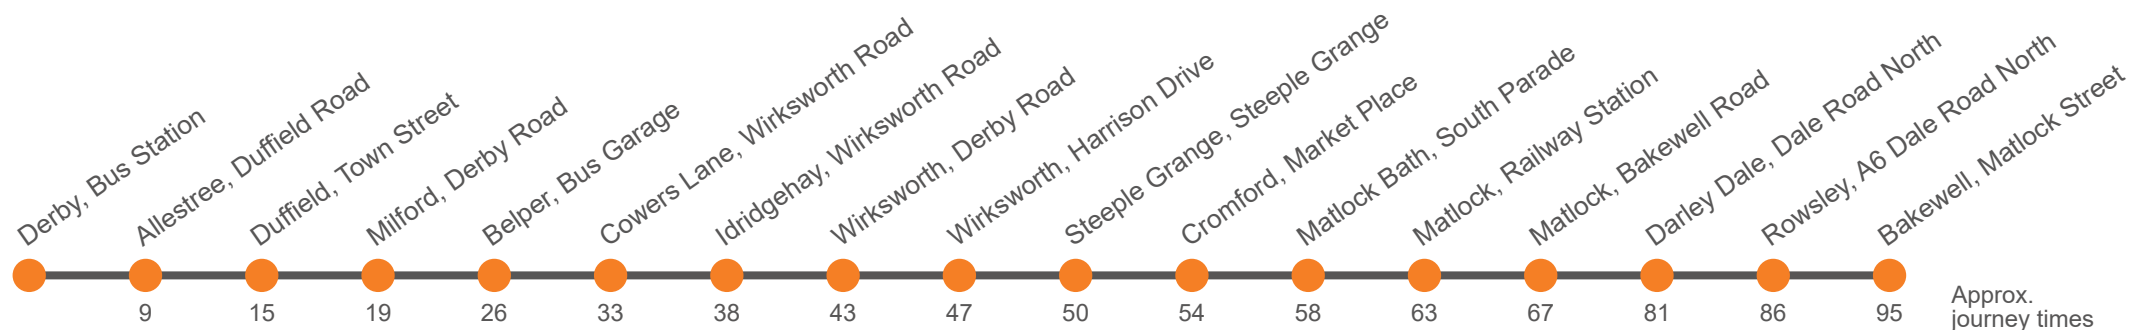

Monday to Friday

Service:	6.1	6.1	LS	6.1	LS	6.1	LS	6.1	LS	6.1	LS	6.1	LS	6.1	LS	6.1
Derby Bus Station, Bay 22	0650	...	0750	...	0850	...	0950	50	...	1350	...
Allestree, Kings Croft	0659	...	0759	...	0859	...	0959	59	...	1359	...
Duffield, Co-op	0706	...	0806	...	0906	...	1006	06	...	1406	...
Milford, Strutt Arms	0710	...	0810	...	0910	...	1010	10	...	1410	...
Belper Bus Garage, Bay 1	0718	...	0818	...	0918	...	1018	18	...	1418	...
Cowers Lane, Wirksworth Road	0725	...	0825	...	0925	...	1025	25	...	1425	...
Idridgehay, Post Office	0730	...	0830	...	0930	...	1030	30	...	1430	...
Wirksworth, Millers Green	0736	...	0836	...	0936	...	1036	36	...	1436	...
Wirksworth, Pittywood Road	0645	0745	0850	1001	01
Wirksworth, Cinder Lane
Wirksworth, Market Place	0650	0740	0750	0840	0855	0940	1005	1040	Then at these mins past the hour	05	40	until	1440	...
Steeple Grange, Bolehill Memorial	0743	...	0843	...	0943	...	1043	43	...	1443	...
Middleton By Wirksworth, The Hall	0655	0755	0900	1010	10
Cromford, Market Place	0702	0747	0802	0847	0907	0947	1017	1047	17	47	1447	...
Matlock Bath, Fishpond Hotel	0705	0750	0805	0850	0910	0950	1020	1050	20	50	1450	...
Matlock, Railway Station, Bay 1	0712	0755	0812	0855	0917	0955	1025	1055	25	55	1455	...
Matlock, Bakewell Road, Stand D <i>arr</i>	0715	0800	0815	0900	0920	1000	1030	1100	30	00	1500	...
Matlock, Bakewell Road, Stand D <i>dep</i>	0610	0705	...	0805	...	0905	...	1005	...	1105	05	1505	...
Darley Dale, Broad Walk	0617	0715	...	0815	...	0915	...	1015	...	1115	15	1515	...
Rowsley, A6 opp Peak Village	0622	0720	...	0820	...	0920	...	1020	...	1120	20	1520	...
Bakewell, Matlock Street, Stand E	0628	0728	...	0828	...	0928	...	1028	...	1128	28	1528	...

The bus stops at Matlock Railway Station have not reopened yet but the 6.1 and LS "Little Sixes" northbound into Matlock now stop on Derwent Way next to the station and at Bakewell Road. (Southbound 6.1 and LS "Little Sixes" from Bakewell Road do not stop near the station.)