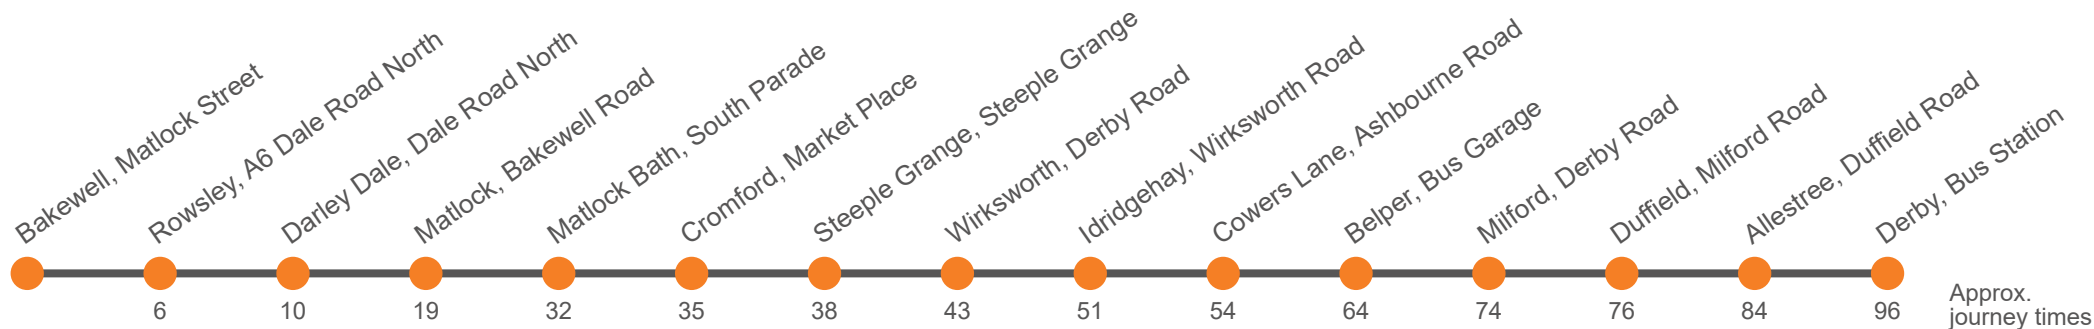

Monday to Friday (continued)

Codes

Service:	6.1	LS	6.1	LS	6.1	LS	6.1	LS	6.1	6.1	6.1	6.1
Bakewell, Matlock Street, Stand E	1030	...	30	...	1530	...	1630	...	1730	1830	...	1935
Rowsley, A6 adj Peak Village	1037	...	37	...	1537	...	1637	...	1737	1837	...	1942
Darley Dale, Broad Walk	1040	...	40	...	1540	...	1640	...	1740	1840	...	1947
Matlock, Bakewell Road, Stand B <i>arr</i>	1050	...	50	...	1550	...	1650	...	1750	1850	...	1954
Matlock, Bakewell Road, Stand B <i>dep</i>	1100	1135	00	35	1600	1635	1700	1735	1755	...	1855	1955
Matlock Bath, Fishpond Hotel	1105	1140	05	40	1605	1640	1705	1740	1800	...	1900	2000
Cromford, Market Place	1108	1143	08	43	1608	1643	1708	1743	1803	...	1903	2003
Steeple Grange, Bolehill Memorial	1111		11		1611		1711	1746		...	1906	2006
Middleton By Wirksworth, The Hall		1151		51		1651		1810	...			
Wirksworth, St John's Street	1115	1157	15	57	1615	1657	1715	1750	1820	...	1910	2010
Anthony Gell School, Canterbury Road										...		
Wirksworth, Pittywood Road		1201		01		1701				...		
Wirksworth, Millers Green	1116	...	16	...	1616	...	1716		1821	...	1911	2011
Wirksworth, Cinder Lane		...		...		...		1751		...		
Idridgehay, Post Office	1124	...	24	...	1624	...	1724	...	1829	...	1917	2017
Cowers Lane, Railway Inn	1128	...	28	...	1628	...	1728	...	1833	...	1920	2020
Belper Bus Garage, Bay 1 <i>arr</i>	1138	...	38	...	1638	...	1738	...	1843	...	1928	2028
Belper Bus Garage, Bay 1 <i>dep</i>	1145	...	45	...	1645	...	1745	...	1845	...	1930	2030
Millford, Strutt Arms	1150	...	50	...	1650	...	1750	...	1850	...	1934	2034
Duffield, Milford Road	1152	...	52	...	1652	...	1752	...	1852	...	1936	2036
Allestree, Kings Croft	1200	...	00	...	1700	...	1800	...	1900	...	1942	2042
Derby Bus Station, Bay 22	1213	...	13	...	1713	...	1813	...	1913	...	1953	2053

Then at these mins past the hour until