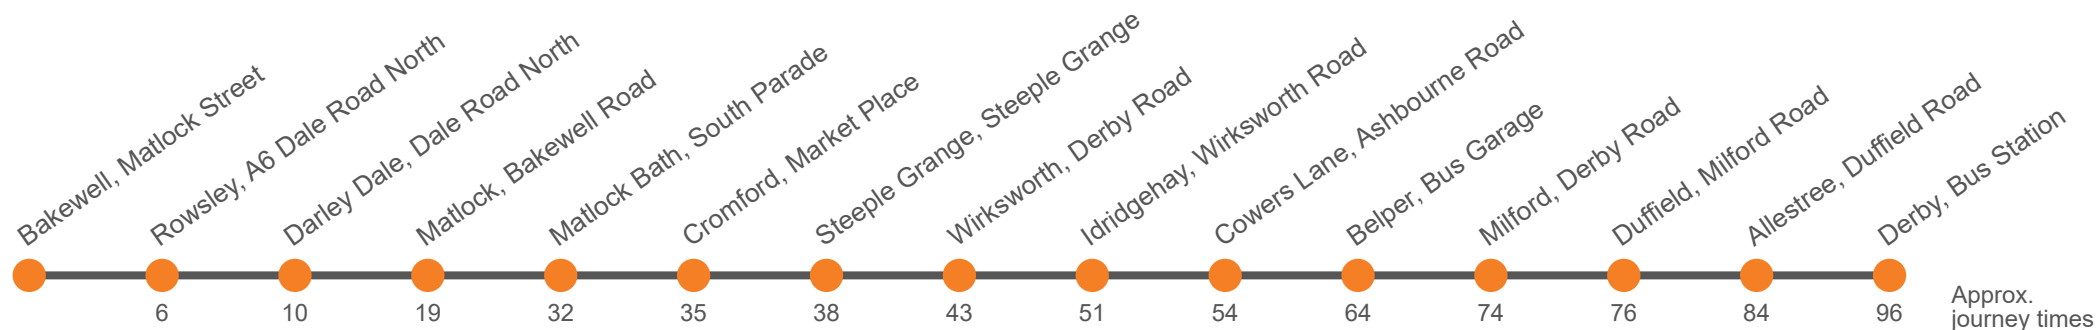

Monday to Friday (continued)

Codes

Service: 6.1 6.1 6.1 6.1

Bakewell, Matlock Street, Stand E 2035 2135 2235 2345

Rowsley, A6 adj Peak Village 2042 2142 2242 2352

Darley Dale, Broad Walk 2047 2147 2247 2357

Matlock, Bakewell Road, Stand B *arr* 2054 2154 2254 0004

Matlock, Bakewell Road, Stand B *dep* 2055 2155 2255 ...

Matlock Bath, Fishpond Hotel 2100 2200 2300 ...

Cromford, Market Place 2103 2203 2303 ...

Steeple Grange, Bolehill Memorial 2106 2206 2306 ...

Middleton By Wirksworth, The Hall ...

Wirksworth, St John's Street 2110 2210 2310 ...

Anthony Gell School, Canterbury Road ...

Wirksworth, Pittywood Road ...

Wirksworth, Millers Green 2111 2211 2311 ...

Wirksworth, Cinder Lane ...

Idridgehay, Post Office 2117 2217 2317 ...

Cowers Lane, Railway Inn 2120 2220 2320 ...

Belper Bus Garage, Bay 1 *arr* 2128 2228 2328 ...

Belper Bus Garage, Bay 1 *dep* 2130 2230 ...

Milford, Strutt Arms 2134 2234 ...

Duffield, Milford Road 2136 2236 ...

Allestree, Kings Croft 2142 2242 ...

Derby Bus Station, Bay 22 2153 2253 ...