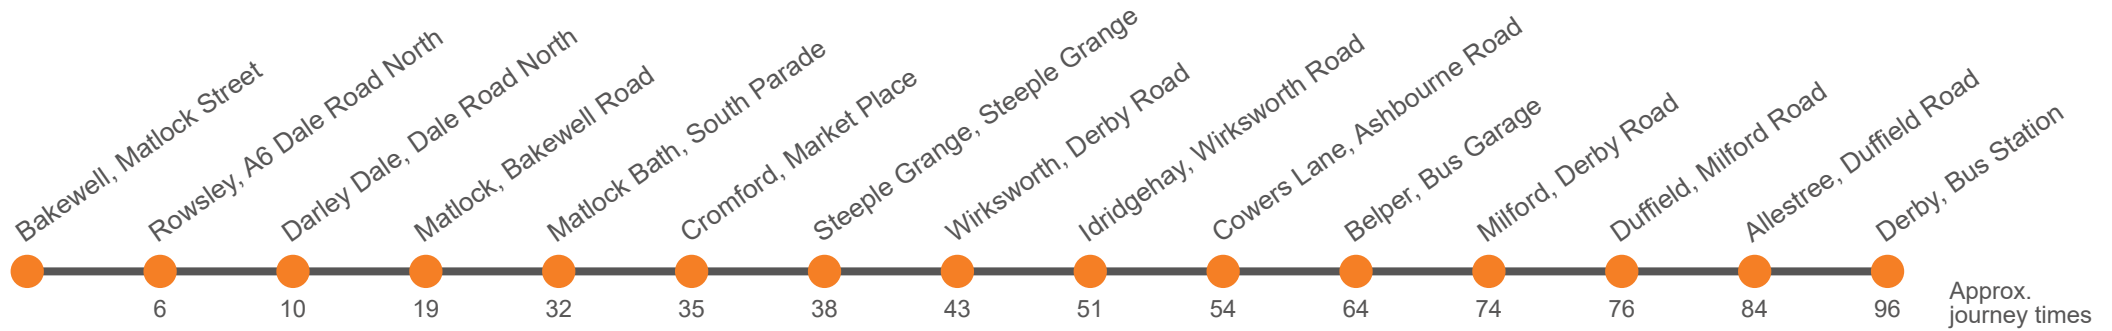

Monday to Friday

Service:	6.0	6.0	6.0	6.1	LS	6.1	LS	6.1	LS	6.1	LS	6.1	LS
Bakewell, Matlock Street, Stand E	...	...	...	...	...	0630	...	0730	...	0830	...	0930	...
Rowsley, A6 adj Peak Village	...	...	...	...	...	0635	...	0737	...	0837	...	0937	...
Darley Dale, Broad Walk	...	...	...	...	...	0638	...	0740	...	0840	...	0940	...
Matlock, Bakewell Road, Stand B <i>arr</i>	...	...	...	...	...	0645	...	0750	...	0850	...	0950	...
Matlock, Bakewell Road, Stand B <i>dep</i>	...	...	...	0545	0620	0645	0720	0750	0820	0900	0935	1000	1035
Matlock Bath, Fishpond Hotel	...	...	...	0549	0625	0650	0725	0755	0825	0905	0940	1005	1040
Cromford, Market Place	...	...	...	0552	0628	0653	0728	0758	0828	0908	0943	1008	1043
Steeple Grange, Bolehill Memorial	...	...	...	0555	...	0656	...	0801	...	0911	...	1011	...
Middleton By Wirksworth, The Hall	...	...	...	...	0633	...	0733	...	0833	...	0951	...	1051
Wirksworth, St John's Street	...	...	...	0559	0640	0700	0740	0805	0840	0915	0957	1015	1057
Anthony Gell School, Canterbury Road	...	...	...	...	...	...	...	0842	...	...	...	...	...
Wirksworth, Pittywood Road	...	...	...	...	0645	...	0745	...	0850	...	1001	...	1101
Wirksworth, Millers Green	...	...	...	0600	...	0701	...	0806	...	0916	...	1016	...
Wirksworth, Cinder Lane	...	...	...	...	...	...	...	...	...	...	...	...	...
Idridgehay, Post Office	...	...	...	0604	...	0709	...	0814	...	0924	...	1024	...
Cowers Lane, Railway Inn	...	...	...	0608	...	0713	...	0818	...	0928	...	1028	...
Belper Bus Garage, Bay 1 <i>arr</i>	...	...	...	0618	...	0723	...	0833	...	0938	...	1038	...
Belper Bus Garage, Bay 1 <i>dep</i>	0525	0555	0610	0620	...	0725	...	0840	...	0945	...	1045	...
Milford, Strutt Arms	0530	0600	0615	0625	...	0730	...	0845	...	0950	...	1050	...
Duffield, Milford Road	0532	0602	0617	0627	...	0732	...	0847	...	0952	...	1052	...
Allestree, Kings Croft	0540	0610	0625	0635	...	0740	...	0855	...	1000	...	1100	...
Derby Bus Station, Bay 22	0553	0623	0638	0648	...	0753	...	0913	...	1013	...	1113	...