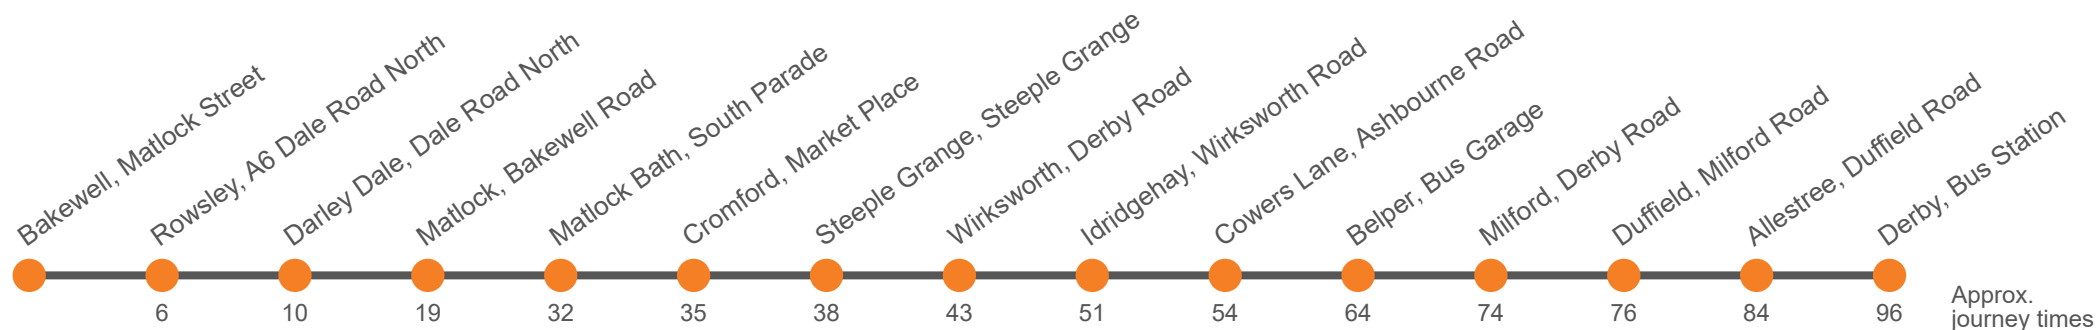

Monday to Friday (continued)

Codes

Service: 6.1 6.1 6.1 6.1

Bakewell, Matlock Street, Stand E	2035	2135	2235	2345
Rowsley, A6 adj Peak Village	2042	2142	2242	2352
Darley Dale, Broad Walk	2047	2147	2247	2357
Matlock, Bakewell Road, Stand B <i>arr</i>	2054	2154	2254	0004
Matlock, Bakewell Road, Stand B <i>dep</i>	2055	2155	2255	...
Matlock Bath, Fishpond Hotel	2100	2200	2300	...
Cromford, Market Place	2103	2203	2303	...
Steeple Grange, Bolehill Memorial	2106	2206	2306	...
Middleton By Wirksworth, The Hall				...
Wirksworth, St John's Street	2110	2210	2310	...
Anthony Gell School, Canterbury Road				...
Wirksworth, Pittywood Road				...
Wirksworth, Millers Green	2111	2211	2311	...
Wirksworth, Cinder Lane				...
Idridgehay, Post Office	2117	2217	2317	...
Cowers Lane, Railway Inn	2120	2220	2320	...
Belper Bus Garage, Bay 1 <i>arr</i>	2128	2228	2328	...
Belper Bus Garage, Bay 1 <i>dep</i>	2130	2230	...	...
Milford, Strutt Arms	2134	2234	...	...
Duffield, Milford Road	2136	2236	...	...
Allestree, Kings Croft	2142	2242	...	...
Derby Bus Station, Bay 22	2153	2253	...	...

This service receives some financial support from the Department for Transport through its Bus Service Improvement Plan Award to Derbyshire County Council