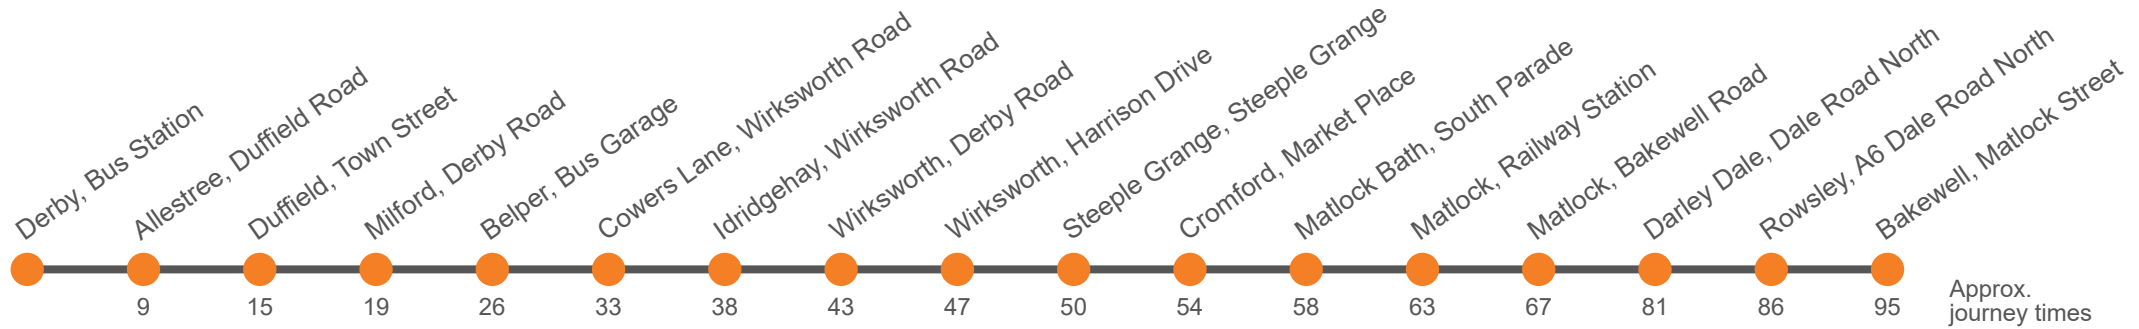

This service receives some financial support from the Department for Transport through its Bus Service Improvement Plan Award to Derbyshire County Council

Saturday

Service:	6.1	6.1	LS	6.1	LS	6.1	LS	6.1	LS	6.1	LS	6.1	LS	6.1	LS	6.1
Derby Bus Station, Bay 22	0650	...	0750	...	0850	...	0950	50	...	1550	
Allestree, Kings Croft	0659	...	0759	...	0859	...	0959	59	...	1559	
Duffield, Co-op	0706	...	0806	...	0906	...	1006	06	...	1606	
Milford, Strutt Arms	0710	...	0810	...	0910	...	1010	10	...	1610	
Belper Bus Garage, Bay 1	0718	...	0818	...	0918	...	1018	18	...	1618	
Cowers Lane, Wirksworth Road	0725	...	0825	...	0925	...	1025	25	...	1625	
Idridgehay, Post Office	0730	...	0830	...	0930	...	1030	30	...	1630	
Wirksworth, Millers Green	0736	...	0836	...	0936	...	1036	36	...	1636	
Wirksworth, Pittywood Road	0645	0745	0850	1001	Then at these mins past the hour	01								
Wirksworth, Cinder Lane														
Wirksworth, Market Place	0650	0740	0750	0840	0855	0940	1005	1040	05	40	until	1640		
Steeple Grange, Bolehill Memorial	0743	0843	0943	1043						43		1643		
Middleton By Wirksworth, The Hall	0655	0755	0900	1010					10					
Cromford, Market Place	0702	0747	0802	0847	0907	0947	1017	1047	17	47		1647		
Matlock Bath, Fishpond Hotel	0705	0750	0805	0850	0910	0950	1020	1050	20	50		1650		
Matlock, Railway Station, Bay 1	0712	0755	0812	0855	0917	0955	1025	1055	25	55		1655		
Matlock, Bakewell Road, Stand D <i>arr</i>	0715	0800	0815	0900	0920	1000	1030	1100	30	00		1700		
Matlock, Bakewell Road, Stand D <i>dep</i>	0610	0705	...	0805	...	0905	...	1005	...	1105	...	05		1705		
Darley Dale, Broad Walk	0617	0715	...	0815	...	0915	...	1015	...	1115	...	15		1715		
Rowsley, A6 opp Peak Village	0622	0720	...	0820	...	0920	...	1020	...	1120	...	20		1720		
Bakewell, Matlock Street, Stand E	0628	0728	...	0828	...	0928	...	1028	...	1128	...	28		1728		