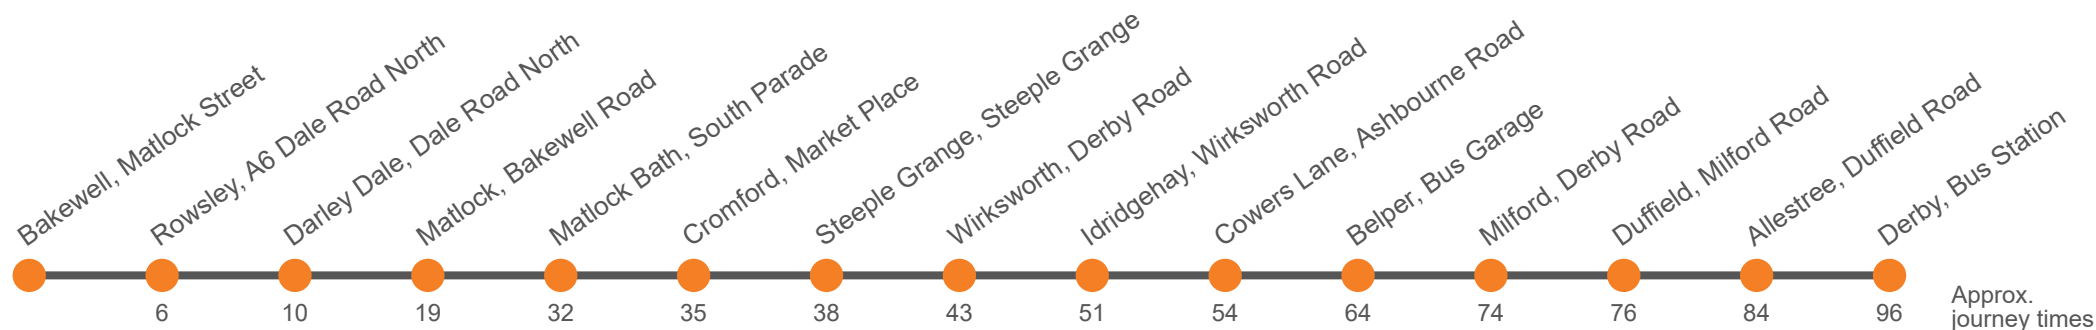

Saturday (continued)

Service:	6.1	6.1	6.1	6.1
Bakewell, Matlock Street, Stand E	2035	2135	2235	2345
Rowsley, A6 adj Peak Village	2042	2142	2242	2352
Darley Dale, Broad Walk	2047	2147	2247	2357
Matlock, Bakewell Road, Stand B <i>arr</i>	2054	2154	2254	0004
Matlock, Bakewell Road, Stand B <i>dep</i>	2055	2155	2255	...
Matlock Bath, Fishpond Hotel	2100	2200	2300	...
Cromford, Market Place	2103	2203	2303	...
Steeple Grange, Bolehill Memorial	2106	2206	2306	...
Middleton By Wirksworth, The Hall				...
Wirksworth, St John's Street	2110	2210	2310	...
Anthony Gell School, Canterbury Road				...
Wirksworth, Pittywood Road				...
Wirksworth, Millers Green	2111	2211	2311	...
Wirksworth, Cinder Lane				...
Idridgehay, Post Office	2117	2217	2317	...
Cowers Lane, Railway Inn	2120	2220	2320	...
Belper Bus Garage, Bay 1 <i>arr</i>	2128	2228	2328	...
Belper Bus Garage, Bay 1 <i>dep</i>	2130	2230	...	...
Milford, Strutt Arms	2134	2234	...	...
Duffield, Milford Road	2136	2236	...	...
Allestree, Kings Croft	2142	2242	...	...
Derby Bus Station, Bay 22	2153	2253	...	...

This service receives some financial support from the Department for Transport through its Bus Service Improvement Plan Award to Derbyshire County Council