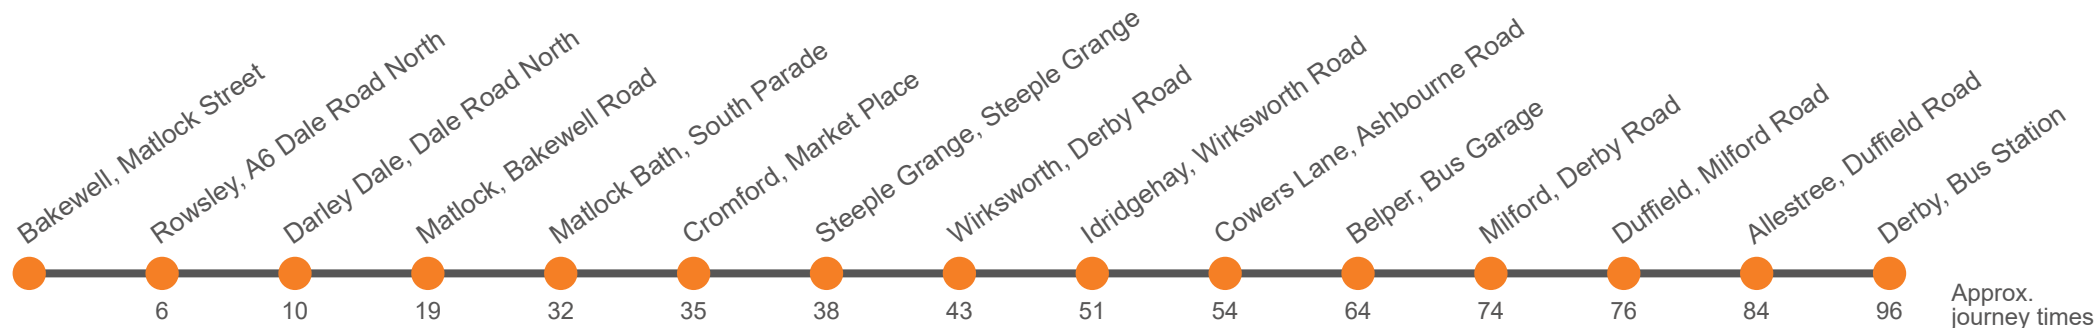

Saturday

Service:	6.0	6.0	6.0	6.1	LS	6.1	LS	6.1	LS	6.1	LS	6.1	LS	6.1	LS
Bakewell, Matlock Street, Stand E	...	...	...	...	...	0630	...	0730	...	0830	...	0930	...	...	...
Rowsley, A6 adj Peak Village	...	...	...	...	...	0635	...	0737	...	0837	...	0937	...	...	...
Darley Dale, Broad Walk	...	...	...	...	...	0638	...	0740	...	0840	...	0940	...	...	...
Matlock, Bakewell Road, Stand B <i>arr</i>	...	...	...	...	...	0645	...	0750	...	0850	...	0950	...	...	...
Matlock, Bakewell Road, Stand B <i>dep</i>	...	...	...	0545	0620	0645	0720	0750	0820	0900	0935	1000	1035	...	...
Matlock Bath, Fishpond Hotel	...	...	...	0549	0625	0650	0725	0755	0825	0905	0940	1005	1040	...	...
Cromford, Market Place	...	...	...	0552	0628	0653	0728	0758	0828	0908	0943	1008	1043	...	...
Steeple Grange, Bolehill Memorial	...	...	...	0555	...	0656	...	0801	...	0911	...	1011	...	...	...
Middleton By Wirksworth, The Hall	...	...	...	...	0633	...	0733	...	0833	...	0951	...	1051	...	...
Wirksworth, St John's Street	...	...	...	0559	0640	0700	0740	0805	0840	0915	0957	1015	1057	...	...
Anthony Gell School, Canterbury Road	...	...	...	...	...	...	...	...	0842	...	...	...	...	...	...
Wirksworth, Pittywood Road	...	...	...	...	0645	...	0745	...	0850	...	1001	...	1101	...	...
Wirksworth, Millers Green	...	...	...	0600	...	0701	...	0806	...	0916	...	1016	...	...	...
Wirksworth, Cinder Lane	...	...	...	...	...	...	...	...	...	...	...	...	...	...	...
Idridgehay, Post Office	...	...	...	0604	...	0709	...	0814	...	0924	...	1024	...	...	...
Cowers Lane, Railway Inn	...	...	...	0608	...	0713	...	0818	...	0928	...	1028	...	...	...
Belper Bus Garage, Bay 1 <i>arr</i>	...	...	...	0618	...	0723	...	0833	...	0938	...	1038	...	...	...
Belper Bus Garage, Bay 1 <i>dep</i>	0525	0555	0610	0620	...	0725	...	0840	...	0945	...	1045	...	...	...
Milford, Strutt Arms	0530	0600	0615	0625	...	0730	...	0845	...	0950	...	1050	...	...	...
Duffield, Milford Road	0532	0602	0617	0627	...	0732	...	0847	...	0952	...	1052	...	...	...
Allestree, Kings Croft	0540	0610	0625	0635	...	0740	...	0855	...	1000	...	1100	...	...	...
Derby Bus Station, Bay 22	0553	0623	0638	0648	...	0753	...	0913	...	1013	...	1113	...	...	...