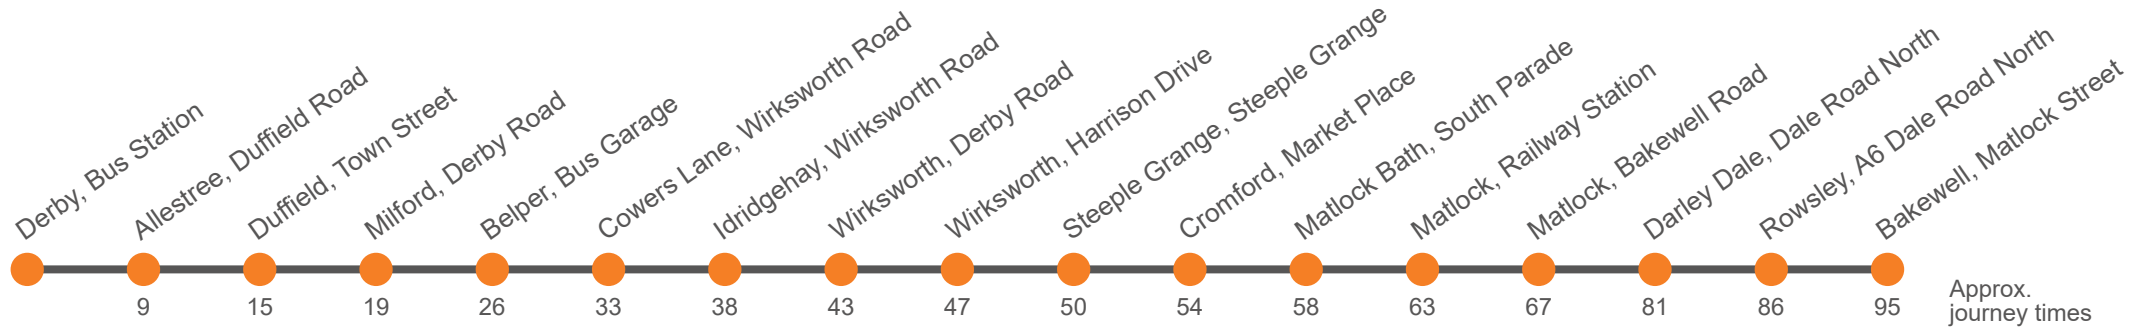

Saturday

Service:	6.1	6.1	LS	6.1	LS	6.1	LS	6.1	LS	6.1	LS	6.1	LS	6.1	LS	6.1
Derby Bus Station, Bay 22	...	...	...	0650	...	0750	...	0850	...	0950	...	...	50	...	1550	
Allestree, Kings Croft	...	...	...	0659	...	0759	...	0859	...	0959	...	...	59	...	1559	
Duffield, Co-op	...	...	...	0706	...	0806	...	0906	...	1006	...	...	06	...	1606	
Milford, Strutt Arms	...	...	...	0710	...	0810	...	0910	...	1010	...	...	10	...	1610	
Belper Bus Garage, Bay 1	...	...	...	0718	...	0818	...	0918	...	1018	...	...	18	...	1618	
Cowers Lane, Wirksworth Road	...	...	...	0725	...	0825	...	0925	...	1025	...	...	25	...	1625	
Idridgehay, Post Office	...	...	...	0730	...	0830	...	0930	...	1030	...	...	30	...	1630	
Wirksworth, Millers Green	...	...	...	0736	...	0836	...	0936	...	1036	...	...	36	...	1636	
Wirksworth, Pittywood Road	...	...	0645	0745	0850	1001	Then at these mins past the hour	01								
Wirksworth, Cinder Lane	...	...														
Wirksworth, Market Place	...	...	0650	0740	0750	0840	0855	0940	1005	1040	05	40	until	1640		
Steeple Grange, Bolehill Memorial	...	...	0743	0843	0943	1043						43		1643		
Middleton By Wirksworth, The Hall	...	...	0655	0755	0900	1010					10					
Cromford, Market Place	...	...	0702	0747	0802	0847	0907	0947	1017	1047	17	47		1647		
Matlock Bath, Fishpond Hotel	...	...	0705	0750	0805	0850	0910	0950	1020	1050	20	50		1650		
Matlock, Railway Station, Bay 1	...	...	0712	0755	0812	0855	0917	0955	1025	1055	25	55		1655		
Matlock, Bakewell Road, Stand D <i>arr</i>	...	...	0715	0800	0815	0900	0920	1000	1030	1100	30	00		1700		
Matlock, Bakewell Road, Stand D <i>dep</i>	0610	0705	...	0805	...	0905	...	1005	...	1105	...	05		1705		
Darley Dale, Broad Walk	0617	0715	...	0815	...	0915	...	1015	...	1115	...	15		1715		
Rowsley, A6 opp Peak Village	0622	0720	...	0820	...	0920	...	1020	...	1120	...	20		1720		
Bakewell, Matlock Street, Stand E	0628	0728	...	0828	...	0928	...	1028	...	1128	...	28		1728