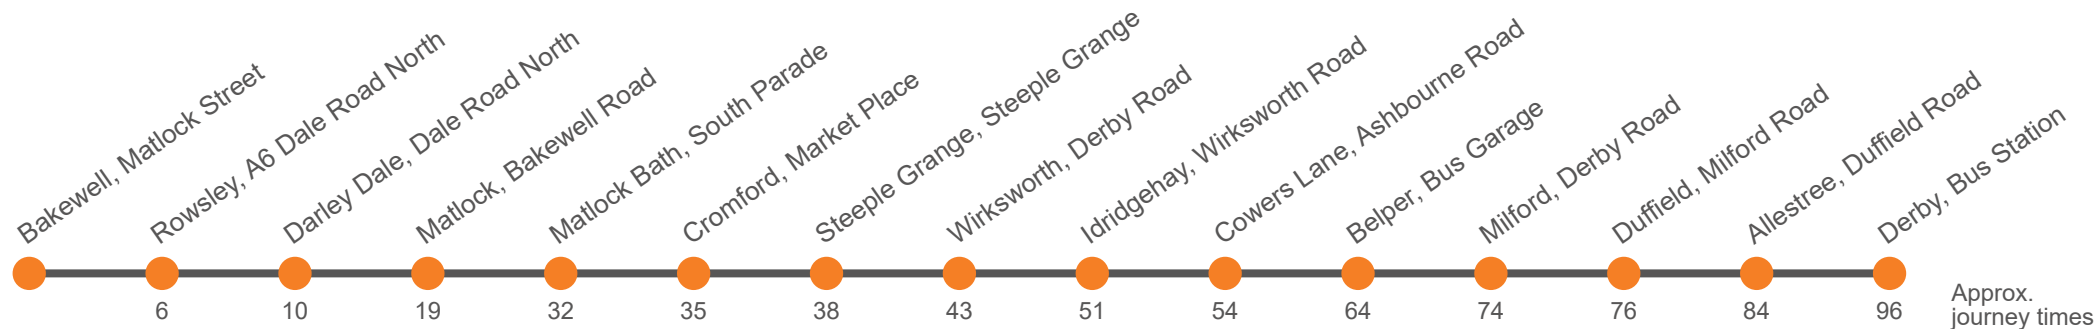

Sunday

Service:	6.0	6.0	6.0	6.1	6.1	6.1		6.1	6.1	6.0	6.0	
Bakewell, Matlock Street, Stand E	...	...	...	...	...	1005		05		1905	...	...
Rowsley, A6 adj Peak Village	...	...	...	...	...	1012		12		1912	...	...
Darley Dale, Broad Walk	...	...	...	...	...	1017		17		1917	...	...
Matlock, Bakewell Road, Stand B arr	...	...	...	...	...	1025		25		1925	...	...
Matlock, Bakewell Road, Stand B dep	...	...	...	0835	0935	1032		32		1932	...	...
Matlock Bath, Fishpond Hotel	...	...	...	0841	0941	1041		41		1941	...	...
Cromford, Market Place	...	...	...	0844	0944	1044	Then at these mins past the hour	44		1944	...	...
Steeple Grange, Bolehill Memorial	...	...	...	0847	0947	1047		47		1947	...	...
Wirksworth, St John's Street	...	...	...	0852	0952	1052		52	until	1952	...	...
Wirksworth, Millers Green	...	...	...	0853	0953	1053		53		1953	...	...
Idridgehay, Post Office	...	...	...	0901	1001	1101		01		2001	...	...
Cowers Lane, Railway Inn	...	...	...	0905	1005	1105		05		2005	...	...
Belper Bus Garage, Bay 1 arr	...	...	...	0915	1015	1115		15		2015	...	...
Belper Bus Garage, Bay 1 dep	0720	0820	0850	0920	1020	1120		20		2020	2135	2235
Milford, Strutt Arms	0724	0824	0854	0924	1024	1124		24		2024	2139	2239
Duffield, Milford Road	0726	0826	0856	0926	1026	1126		26		2026	2141	2241
Allestree, Kings Croft	0733	0833	0903	0933	1033	1133		33		2033	2148	2248
Derby Bus Station, Bay 22	0745	0845	0915	0945	1045	1145		45		2045	2200	2300

This service receives some financial support from the Department for Transport through its Bus Service Improvement Plan Award to Derbyshire County Council