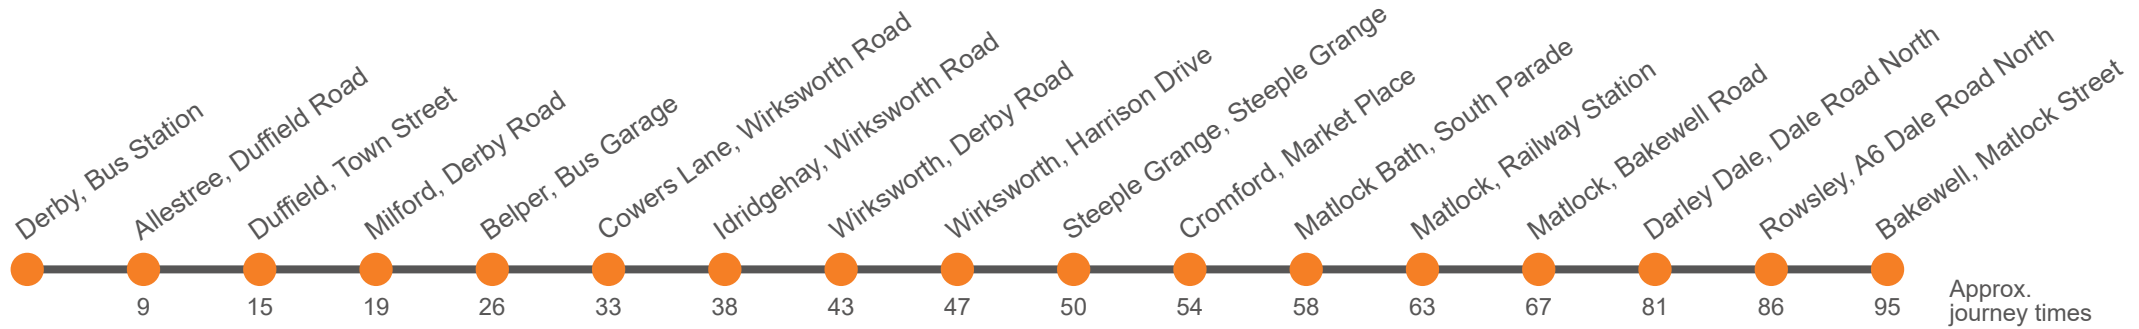

Sunday

Service:	6.1	6.1	6.1	6.1	6.1	6.0	6.0	6.0	6.0
Derby Bus Station, Bay 22	0805	05	1705	1805	1905	2005	2105	2205	2305
Allestree, Kings Croft	0814	14	1714	1814	1914	2014	2114	2214	2314
Duffield, Co-op	0820	20	1720	1820	1920	2020	2120	2220	2320
Milford, Strutt Arms	0823	23	1723	1823	1923	2023	2123	2223	2323
Belper Bus Garage, Bay 1	0830	30	1730	1830	1930	2029	2129	2229	2329
Cowers Lane, Wirksworth Road	0837	37	1737	1837	1937	...	...	...	...
Idridgehay, Post Office	0842	42	1742	1842	1942	...	...	...	...
Wirksworth, Millers Green	0848	48	1748	1848	1948	...	...	...	...
Wirksworth, Market Place	0852	52	1752	1852	1952	...	...	...	...
Steeple Grange, Bolehill Memorial	0855	55	1755	1855	1955	...	...	...	...
Cromford, Market Place	0859	59	1759	1859	1959	...	...	...	...
Matlock Bath, Fishpond Hotel	0903	03	1803	1902	2002	...	...	...	...
Matlock, Railway Station, Bay 1	0909	09	1809	1907	2007	...	...	...	...
Matlock, Bakewell Road, Stand D <i>arr</i>	0913	13	1813	1911	2011	...	...	...	...
Matlock, Bakewell Road, Stand D <i>dep</i>	0920	20	1820	...	...	...	...	...	...
Darley Dale, Broad Walk	0927	27	1827	...	...	...	...	...	...
Rowsley, A6 opp Peak Village	0932	32	1832	...	...	...	...	...	...
Bakewell, Matlock Street, Stand E	0942	42	1842	...	...	...	...	...	...

Then at these mins past the hour until

This service receives some financial support from the Department for Transport through its Bus Service Improvement Plan Award to Derbyshire County Council