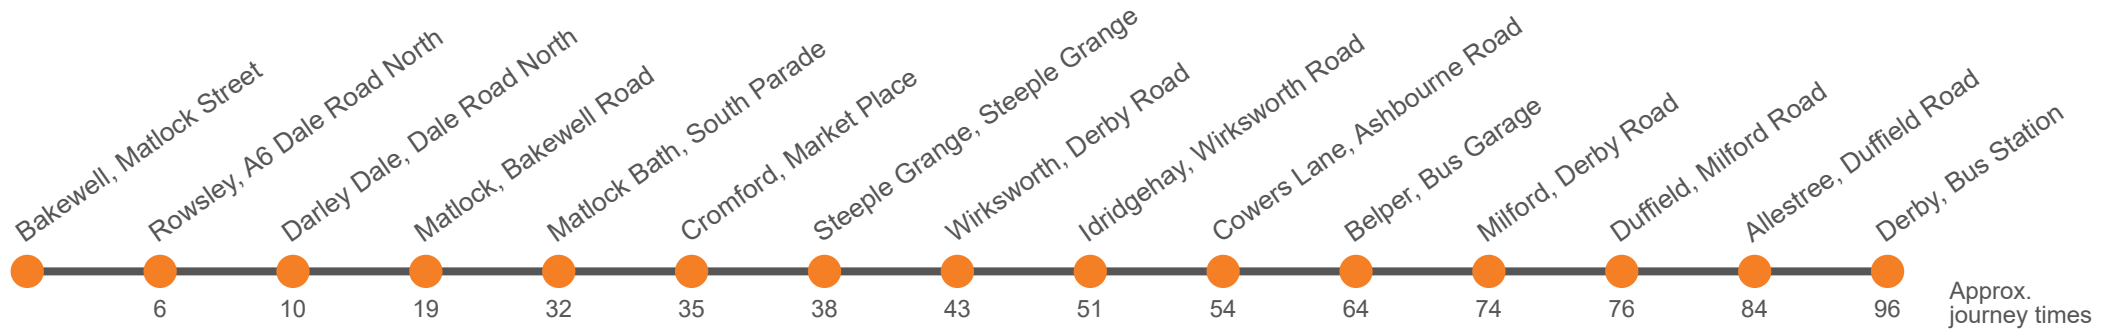

Saturday (continued)

Service:	6.1	LS	6.1	LS	6.1	LS	6.1	LS	6.1	6.1	6.1	6.1
Bakewell, Matlock Street, Stand E	1030	...	30	...	1530	...	1630	...	1730	1830	...	1935
Rowsley, A6 adj Peak Village	1037	...	37	...	1537	...	1637	...	1737	1837	...	1942
Darley Dale, Broad Walk	1040	...	40	...	1540	...	1640	...	1740	1840	...	1947
Matlock, Bakewell Road, Stand B <i>arr</i>	1050	...	50	...	1550	...	1650	...	1750	1850	...	1954
Matlock, Bakewell Road, Stand B <i>dep</i>	1100	1135	00	35	1600	1635	1700	1735	1755	...	1855	1955
Matlock Bath, Fishpond Hotel	1105	1140	05	40	1605	1640	1705	1740	1800	...	1900	2000
Cromford, Market Place	1108	1143	08	43	1608	1643	1708	1743	1803	...	1903	2003
Steeple Grange, Bolehill Memorial	1111		11		1611		1711	1746		...	1906	2006
Middleton By Wirksworth, The Hall		1151		51		1651		1810	...			
Wirksworth, St John's Street	1115	1157	15	57	1615	1657	1715	1750	1820	...	1910	2010
Anthony Gell School, Canterbury Road										...		
Wirksworth, Pittywood Road		1201		01		1701				...		
Wirksworth, Millers Green	1116	...	16	...	1616	...	1716		1821	...	1911	2011
Wirksworth, Cinder Lane		...		...		...		1751		...		
Idridgehay, Post Office	1124	...	24	...	1624	...	1724	...	1829	...	1917	2017
Cowers Lane, Railway Inn	1128	...	28	...	1628	...	1728	...	1833	...	1920	2020
Belper Bus Garage, Bay 1 <i>arr</i>	1138	...	38	...	1638	...	1738	...	1843	...	1928	2028
Belper Bus Garage, Bay 1 <i>dep</i>	1145	...	45	...	1645	...	1745	...	1845	...	1930	2030
Milford, Strutt Arms	1150	...	50	...	1650	...	1750	...	1850	...	1934	2034
Duffield, Milford Road	1152	...	52	...	1652	...	1752	...	1852	...	1936	2036
Allestree, Kings Croft	1200	...	00	...	1700	...	1800	...	1900	...	1942	2042
Derby Bus Station, Bay 22	1213	...	13	...	1713	...	1813	...	1913	...	1953	2053