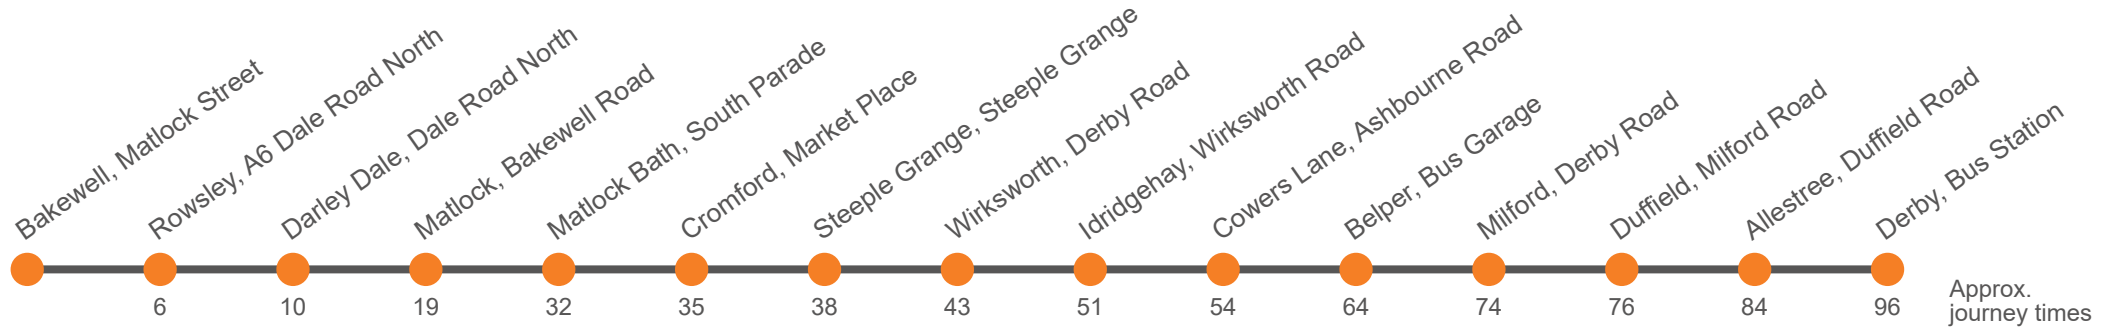

Monday to Friday (continued)

Codes

Service:	6.1	LS	6.1	LS	6.1	LS	6.1	LS	6.1	6.1	6.1	6.1
Bakewell, Matlock Street, Stand E	1030	...	30	...	1530	...	1630	...	1730	1830	...	1935
Rowsley, A6 adj Peak Village	1037	...	37	...	1537	...	1637	...	1737	1837	...	1942
Darley Dale, Broad Walk	1040	...	40	...	1540	...	1640	...	1740	1840	...	1947
Matlock, Bakewell Road, Stand B arr	1050	...	50	...	1550	...	1650	...	1750	1850	...	1954
Matlock, Bakewell Road, Stand B dep	1100	1135	00	35	1600	1635	1700	1735	1755	...	1855	1955
Matlock Bath, Fishpond Hotel	1105	1140	05	40	1605	1640	1705	1740	1800	...	1900	2000
Cromford, Market Place	1108	1143	08	43	1608	1643	1708	1743	1803	...	1903	2003
Steeple Grange, Bolehill Memorial	1111		11		1611		1711	1746		...	1906	2006
Middleton By Wirksworth, The Hall		1151		51		1651			1810	...		
Wirksworth, St John's Street	1115	1157	15	57	1615	1657	1715	1750	1820	...	1910	2010
Anthony Gell School, Canterbury Road										...		
Wirksworth, Pittywood Road		1201		01		1701				...		
Wirksworth, Millers Green	1116	...	16	...	1616	...	1716		1821	...	1911	2011
Wirksworth, Cinder Lane		...		...		...		1751		...		
Idridgehay, Post Office	1124	...	24	...	1624	...	1724	...	1829	...	1917	2017
Cowers Lane, Railway Inn	1128	...	28	...	1628	...	1728	...	1833	...	1920	2020
Belper Bus Garage, Bay 1 arr	1138	...	38	...	1638	...	1738	...	1843	...	1928	2028
Belper Bus Garage, Bay 1 dep	1145	...	45	...	1645	...	1745	...	1845	...	1930	2030
Millford, Strutt Arms	1150	...	50	...	1650	...	1750	...	1850	...	1934	2034
Duffield, Milford Road	1152	...	52	...	1652	...	1752	...	1852	...	1936	2036
Allestree, Kings Croft	1200	...	00	...	1700	...	1800	...	1900	...	1942	2042
Derby Bus Station, Bay 22	1213	...	13	...	1713	...	1813	...	1913	...	1953	2053

Then at these mins past the hour until