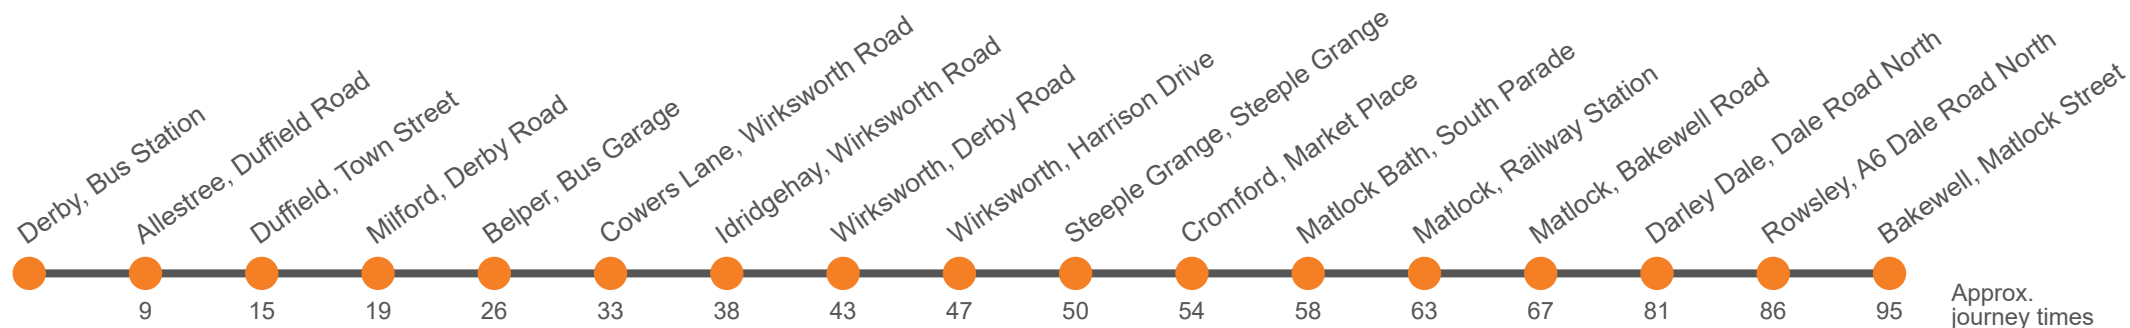

Monday to Friday (continued)

Codes

Service:	6.1	6.1	6.1
Derby Bus Station, Bay 22	2105	2215	2315
Allestree, Kings Croft	2114	2224	2324
Duffield, Co-op	2120	2230	2330
Milford, Strutt Arms	2123	2233	2333
Belper Bus Garage, Bay 1	2128	2238	2338
Cowers Lane, Wirksworth Road	2135	2245	2345
Idridgehay, Post Office	2139	2249	2349
Wirksworth, Millers Green	2144	2254	2354
Wirksworth, Pittywood Road			
Wirksworth, Cinder Lane			
Wirksworth, Market Place	2148	2258	2358
Steeple Grange, Bolehill Memorial	2151	2301	0001
Middleton By Wirksworth, The Hall			
Cromford, Market Place	2155	2305	0005
Matlock Bath, Fishpond Hotel	2158	2308	0008
Matlock, Railway Station, Bay 1	2203	2313	0013
Matlock, Bakewell Road, Stand D <i>arr</i>	2206	2316	0016
Matlock, Bakewell Road, Stand D <i>dep</i>	2210	2320	...
Darley Dale, Broad Walk	2217	2327	...
Rowsley, A6 opp Peak Village	2222	2332	...
Bakewell, Matlock Street, Stand E	2231	2341	...

This service receives some financial support from the Department for Transport through its Bus Service Improvement Plan Award to Derbyshire County Council