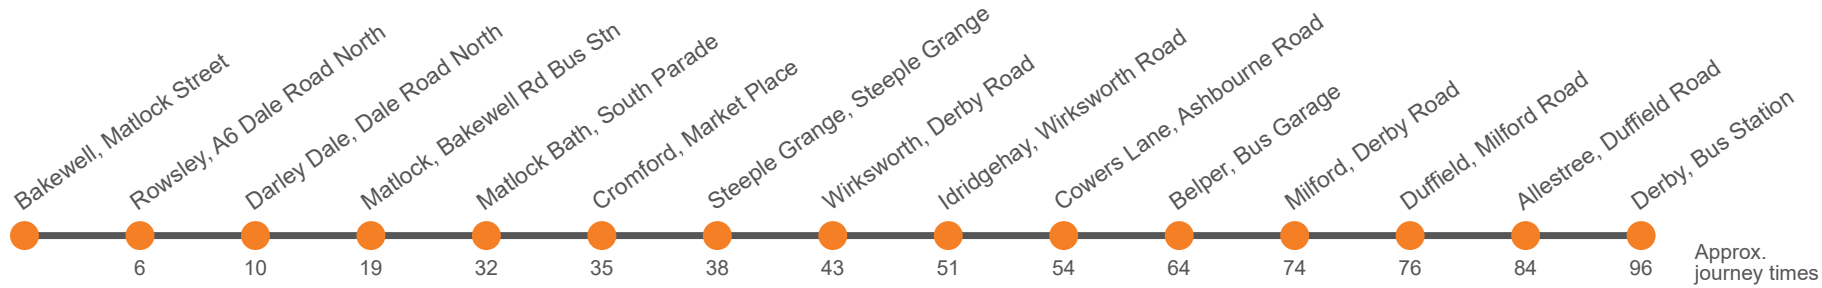

Then at these mins past the hour

until

Approx. journey times

Saturday (continued)

Service:	6.1	6.1	6.1	6.1	6.1	6.1
Bakewell, Matlock Street, Stand E	...	1935	2035	2135	2235	2345
Rowsley, A6 adj Peak Village	...	1942	2042	2142	2242	2352
Darley Dale, Broad Walk	...	1947	2047	2147	2247	2357
Matlock, Railway Station, Bay 2	...					
Matlock, Bakewell Rd Bus Stn Stand 6 (M&S lay-by) <i>arr</i>	...	1954	2054	2154	2254	0004
Matlock, Bakewell Rd Bus Stn Stand 6 (M&S lay-by) <i>dep</i>	1855	1955	2055	2155	2255	...
Matlock Bath, Fishpond Hotel	1900	2000	2100	2200	2300	...
Cromford, Market Place	1903	2003	2103	2203	2303	...
Steeple Grange, Bolehill Memorial	1906	2006	2106	2206	2306	...
Middleton By Wirksworth, The Hall						...
Steeple Grange, Bolehill Memorial						...
Wirksworth, St John's Street	1910	2010	2110	2210	2310	...
Anthony Gell School, Canterbury Road						...
Wirksworth, Pittywood Road						...
Wirksworth, Market Place						...
Middleton By Wirksworth, The Hall						...
Cromford, Market Place						...
Matlock Bath, Fishpond Hotel						...
Matlock, Railway Station, Bay 2						...
Wirksworth, Millers Green	1911	2011	2111	2211	2311	...
Wirksworth, Cinder Lane						...
Idridgehay, Post Office	1917	2017	2117	2217	2317	...
Cowers Lane, Railway Inn	1920	2020	2120	2220	2320	...
Belper Bus Garage, Bay 1 <i>arr</i>	1928	2028	2128	2228	2328	...
Belper Bus Garage, Bay 1 <i>dep</i>	1930	2030	2130	2230
Millford, Strutt Arms	1934	2034	2134	2234
Duffield, Milford Road	1936	2036	2136	2236
Allestree, Kings Croft	1942	2042	2142	2242
Derby Bus Station, Bay 22	1953	2053	2153	2253