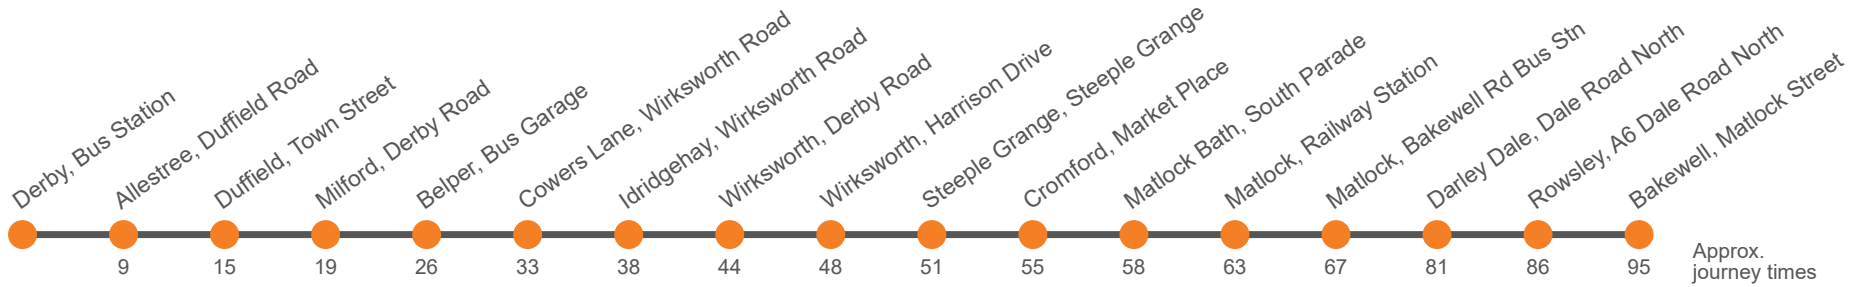

Saturday

Service:	6.1	6.1	6.1	6.1	6.1	6.1	LS	6.1	6.1	6.1	6.1	6.1	6.1	6.1	6.1
Derby Bus Station, Bay 22	...	...	0650	50	1650	...	1750	1905	1920	2005	2105	2215	2315		
Allestree, Kings Croft	...	...	0659	59	1659	...	1759	1914	1929	2014	2114	2224	2324		
Duffield, Co-op	...	...	0706	06	1706	...	1806	1920	1936	2020	2120	2230	2330		
Milford, Strutt Arms	...	...	0710	10	1710	...	1810	1923	1940	2023	2123	2233	2333		
Belper Bus Garage, Bay 1	...	...	0718	18	1718	...	1818	1928	1948	2028	2128	2238	2338		
Cowers Lane, Wirksworth Road	...	...	0725	25	1725	...	1825	1935	1955	2035	2135	2245	2345		
Idridgehay, Post Office	...	...	0730	30	1730	...	1830	1939	1959	2039	2139	2249	2349		
Wirksworth, Millers Green	...	...	0736	36	1736	...	1836	1944	2004	2044	2144	2254	2354		
Wirksworth, Cinder Lane	...	...					1751								
Wirksworth, Market Place	...	...	0740	40	1740	1755	1840	1948	2008	2048	2148	2258	2358		
Steeple Grange, Bolehill Memorial	...	...	0743	43	1743	1758	1843	1951	2011	2051	2151	2301	0001		
Middleton By Wirksworth, The Hall	...	...					1848								
Cromford, Market Place	...	...	0747	47	1747	1802	1855	1955	2015	2055	2155	2305	0005		
Matlock Bath, Fishpond Hotel	...	...	0750	50	1750	1805	1858	1958	2018	2058	2158	2308	0008		
Matlock, Railway Station, Bay 1	...	...	0755	55	1755	...	1903	2003	2023	2103	2203	2313	0013		
Matlock, Railway Station, Bay 2	...	...					1810								
Matlock, Bakewell Rd Bus Stn Stand 6 (M&S lay-by)	...	...					1813								
Matlock, Bakewell Rd Bus Stn, Stand 3 <i>arr</i>	...	...	0800	00	1800	...	1906	2006	2026	2106	2206	2316	0016		
Matlock, Bakewell Rd Bus Stn, Stand 3 <i>dep</i>	0610	0705	0805	05	1805	...	1910	2010	...	2110	2210	2320	...		
Darley Dale, Broad Walk	0617	0715	0815	15	1815	...	1917	2017	...	2117	2217	2327	...		
Rowsley, A6 opp Peak Village	0622	0720	0820	20	1820	...	1922	2022	...	2122	2222	2332	...		
Bakewell, Matlock Street, Stand E	0628	0728	0828	28	1828	...	1931	2031	...	2131	2231	2341	...