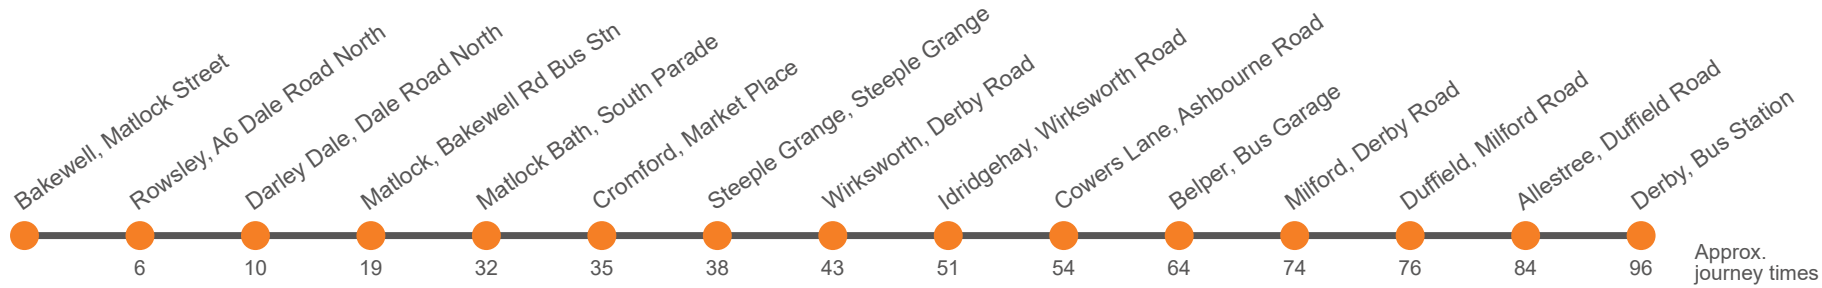

Then at these mins past the hour until

Monday to Friday (continued)

Codes							
Service:	6.1	6.1	6.1	6.1	6.1	6.1	6.1
Bakewell, Matlock Street, Stand E	1830	...	1935	2035	2135	2235	2345
Rowsley, A6 adj Peak Village	1837	...	1942	2042	2142	2242	2352
Darley Dale, Broad Walk	1840	...	1947	2047	2147	2247	2357
Matlock, Railway Station, Bay 2		...					
Matlock, Bakewell Rd Bus Stn Stand 6 (M&S lay-by) <i>arr</i>	1850	...	1954	2054	2154	2254	0004
Matlock, Bakewell Rd Bus Stn Stand 6 (M&S lay-by) <i>dep</i>	...	1855	1955	2055	2155	2255	...
Matlock Bath, Fishpond Hotel	...	1900	2000	2100	2200	2300	...
Cromford, Market Place	...	1903	2003	2103	2203	2303	...
Steeple Grange, Bolehill Memorial	...	1906	2006	2106	2206	2306	...
Middleton By Wirksworth, The Hall
Steeple Grange, Bolehill Memorial
Wirksworth, St John's Street	...	1910	2010	2110	2210	2310	...
Anthony Gell School, Canterbury Road
Wirksworth, Pittywood Road
Wirksworth, Market Place
Middleton By Wirksworth, The Hall
Cromford, Market Place
Matlock Bath, Fishpond Hotel
Matlock, Railway Station, Bay 2
Wirksworth, Millers Green	...	1911	2011	2111	2211	2311	...
Wirksworth, Cinder Lane
Idridgehay, Post Office	...	1917	2017	2117	2217	2317	...
Cowers Lane, Railway Inn	...	1920	2020	2120	2220	2320	...
Belper Bus Garage, Bay 1 <i>arr</i>	...	1928	2028	2128	2228	2328	...
Belper Bus Garage, Bay 1 <i>dep</i>	...	1930	2030	2130	2230
Millford, Strutt Arms	...	1934	2034	2134	2234
Duffield, Milford Road	...	1936	2036	2136	2236
Allestree, Kings Croft	...	1942	2042	2142	2242
Derby Bus Station, Bay 22	...	1953	2053	2153	2253