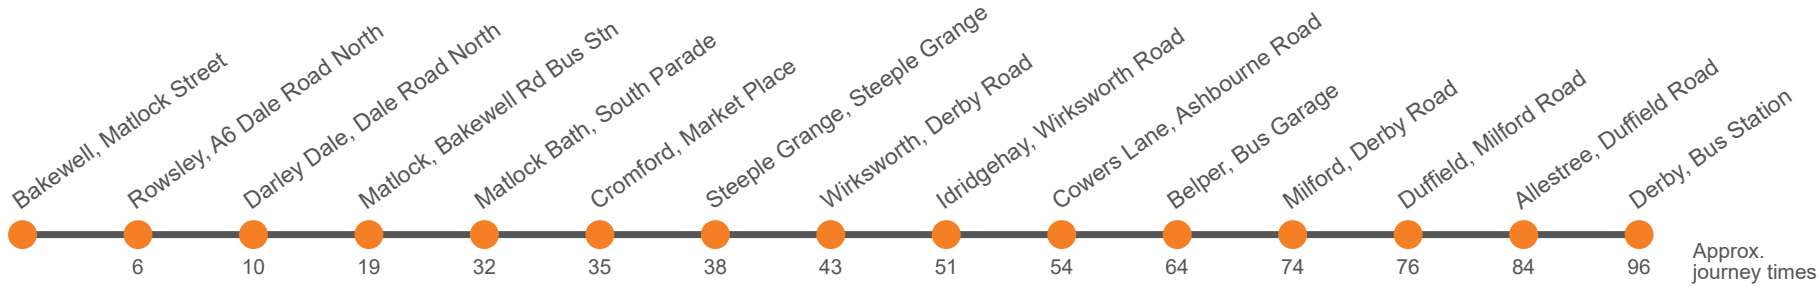

Saturday (continued)

Service:	LS	6.1	LS	6.1	6.1	LS	6.1	LS	6.1	6.1
Bakewell, Matlock Street, Stand E	...	1130	...	30	1530	...	1630	...	1730	1830
Rowsley, A6 adj Peak Village	...	1137	...	37	1537	...	1637	...	1737	1837
Darley Dale, Broad Walk	...	1140	...	40	1540	...	1640	...	1740	1840
Matlock, Railway Station, Bay 2	1125		25			1625		1725		
Matlock, Bakewell Rd Bus Stn Stand 6 (M&S lay-by) <i>arr</i>	1130	1150	30	50	1550	1630	1650	1730	1750	1850
Matlock, Bakewell Rd Bus Stn Stand 6 (M&S lay-by) <i>dep</i>	1135	1200	35	00	1600	1635	1700	1735	1755	...
Matlock Bath, Fishpond Hotel	1140	1205	40	05	1605	1640	1705	1740	1800	...
Cromford, Market Place	1143	1208	43	08	1608	1643	1708	1743	1803	...
Steeple Grange, Bolehill Memorial		1211		11	1611		1711			...
Middleton By Wirksworth, The Hall	1151		51			1651		1810	...	...
Steeple Grange, Bolehill Memorial							1746			...
Wirksworth, St John's Street	1157	1215	57	15	1615	1657	1715	1750	1820	...
Anthony Gell School, Canterbury Road										...
Wirksworth, Pittywood Road	1201		01			1701				...
Wirksworth, Market Place	1205		05			1705				...
Middleton By Wirksworth, The Hall	1210		10			1710				...
Cromford, Market Place	1217		17			1717				...
Matlock Bath, Fishpond Hotel	1220		20			1720				...
Matlock, Railway Station, Bay 2	1225		25			1725				...
Wirksworth, Millers Green	...	1216	...	16	1616	...	1716	...	1821	...
Wirksworth, Cinder Lane	...		...			...	1751			...
Idridgehay, Post Office	...	1224	...	24	1624	...	1724	...	1829	...
Cowers Lane, Railway Inn	...	1228	...	28	1628	...	1728	...	1833	...
Belper Bus Garage, Bay 1 <i>arr</i>	...	1238	...	38	1638	...	1738	...	1843	...
Belper Bus Garage, Bay 1 <i>dep</i>	...	1245	...	45	1645	...	1745	...	1845	...
Millford, Strutt Arms	...	1250	...	50	1650	...	1750	...	1850	...
Duffield, Milford Road	...	1252	...	52	1652	...	1752	...	1852	...
Allestree, Kings Croft	...	1300	...	00	1700	...	1800	...	1900	...
Derby Bus Station, Bay 22	...	1313	...	13	1713	...	1813	...	1913	...

Then at these mins past the hour

until

Approx. journey times