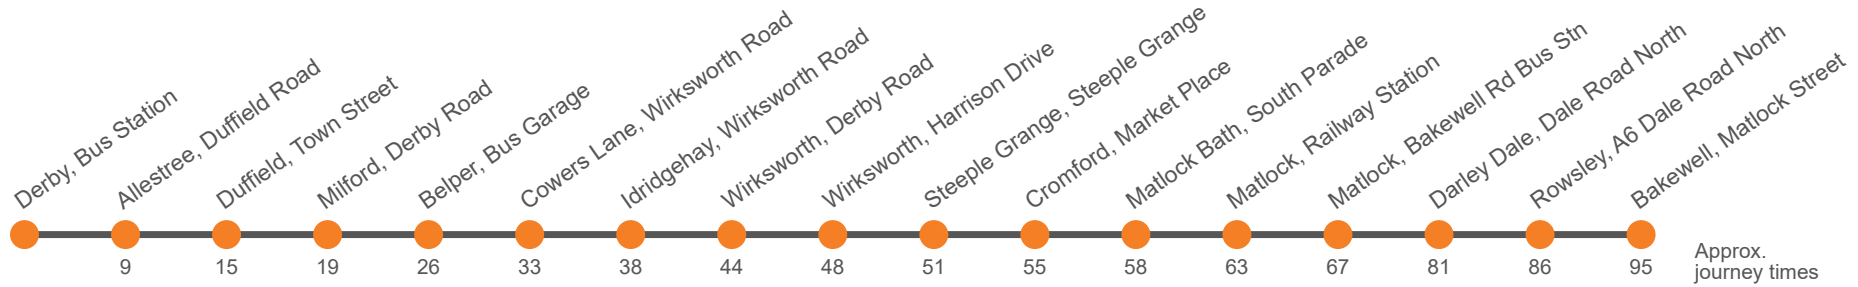

Monday to Friday (continued)

Codes					
Service:	6.1	6.1	6.1	6.1	6.1
Derby Bus Station, Bay 22	1920	2005	2105	2215	2315
Allestree, Kings Croft	1929	2014	2114	2224	2324
Duffield, Co-op	1936	2020	2120	2230	2330
Milford, Strutt Arms	1940	2023	2123	2233	2333
Belper Bus Garage, Bay 1	1948	2028	2128	2238	2338
Cowers Lane, Wirksworth Road	1955	2035	2135	2245	2345
Idridgehay, Post Office	1959	2039	2139	2249	2349
Wirksworth, Millers Green	2004	2044	2144	2254	2354
Wirksworth, Cinder Lane					
Wirksworth, Market Place	2008	2048	2148	2258	2358
Steeple Grange, Bolehill Memorial	2011	2051	2151	2301	0001
Middleton By Wirksworth, The Hall					
Cromford, Market Place	2015	2055	2155	2305	0005
Matlock Bath, Fishpond Hotel	2018	2058	2158	2308	0008
Matlock, Railway Station, Bay 1	2023	2103	2203	2313	0013
Matlock, Railway Station, Bay 2					
Matlock, Bakewell Rd Bus Stn Stand 6 (M&S lay-by)					
Matlock, Bakewell Rd Bus Stn, Stand 3 <i>arr</i>	2026	2106	2206	2316	0016
Matlock, Bakewell Rd Bus Stn, Stand 3 <i>dep</i>	...	2110	2210	2320	...
Darley Dale, Broad Walk	...	2117	2217	2327	...
Rowsley, A6 opp Peak Village	...	2122	2222	2332	...
Bakewell, Matlock Street, Stand E	...	2131	2231	2341	...