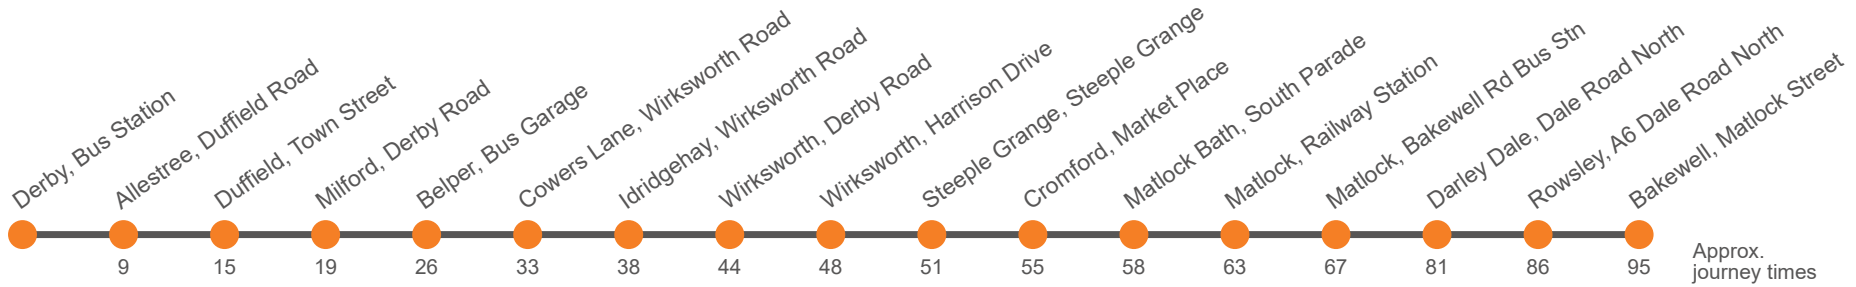

Sunday

Service:	6.1		6.1		6.1		6.1		6.1	
Derby Bus Station, Bay 22	0805	05	1705	1805	1905					
Allestree, Kings Croft	0814	14	1714	1814	1914					
Duffield, Co-op	0820	20	1720	1820	1920					
Milford, Strutt Arms	0823	23	1723	1823	1923					
Belper Bus Garage, Bay 1	0830	30	1730	1830	1930					
Cowers Lane, Wirksworth Road	0837	37	1737	1837	1937					
Idridgehay, Post Office	0842	42	1742	1842	1942					
Wirksworth, Millers Green	0848	48	1748	1848	1948					
Wirksworth, Market Place	0852	52	1752	1852	1952					
Steeple Grange, Bolehill Memorial	0855	55	1755	1855	1955					
Cromford, Market Place	0859	59	1759	1859	1959					
Matlock Bath, Fishpond Hotel	0903	03	1803	1902	2002					
Matlock, Railway Station, Bay 1	0909	09	1809	1907	2007					
Matlock, Bakewell Rd Bus Stn, Stand 3 <i>arr</i>	0913	13	1813	1911	2011					
Matlock, Bakewell Rd Bus Stn, Stand 3 <i>dep</i>	0920	20	1820	...	...					
Darley Dale, Broad Walk	0927	27	1827	...	...					
Rowsley, A6 opp Peak Village	0932	32	1832	...	...					
Bakewell, Matlock Street, Stand E	0942	42	1842	...	...					

This service receives some financial support on Sundays from the Department for Transport through its Bus Service Improvement Plan Award to Derbyshire County