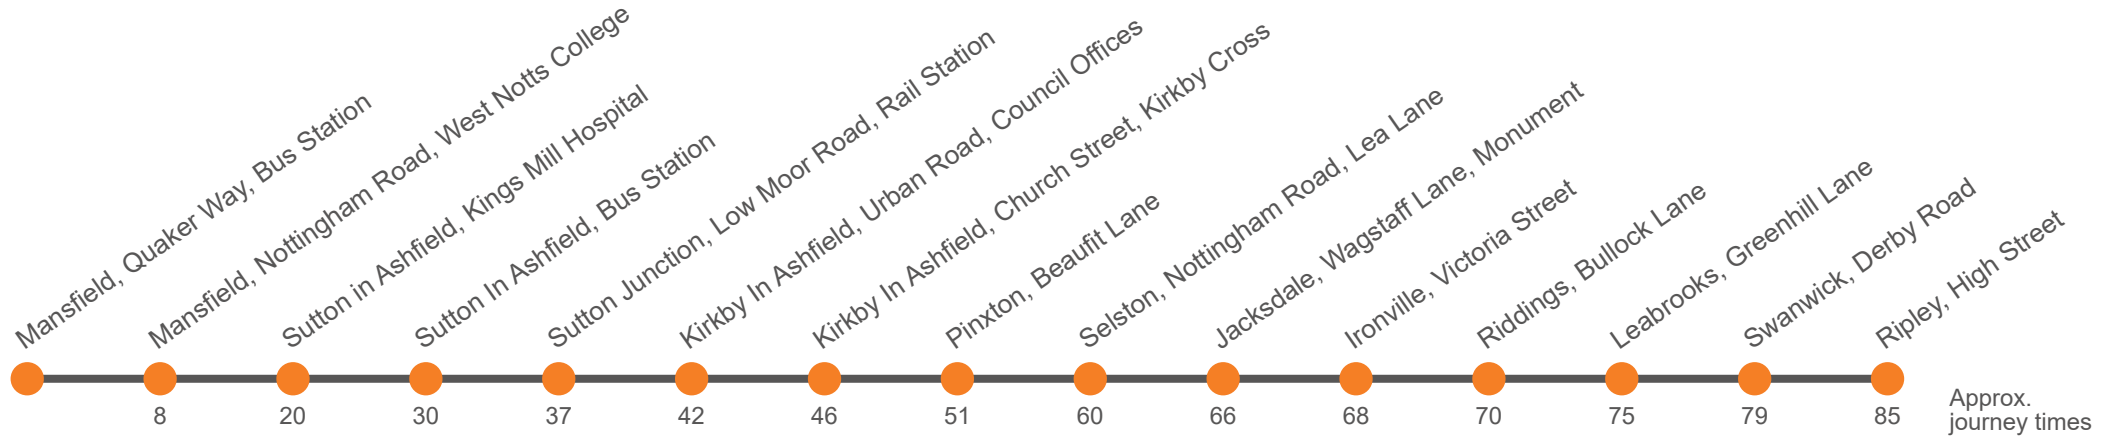

90

Mansfield - Ripley via Sutton - Kirkby - Selston - Jacksdale

Effective from: 21/08/2023

trentbarton

Saturday

Sutton In Ashfield, Bus Station	0735		35		1435	1545	1700	1810
Rail Station, Low Moor Road	0742		42		1442	1552	1707	1817
Kirkby In Ashfield, Council Offices	0747		47		1447	1557	1712	1822
Kirkby In Ashfield, Church Street	0751	Then at these mins past the hour	51	until	1451	1601	1716	1826
Pinxton, Beaufit Lane	0756		56		1456	1606	1721	1831
Selston, Nottingham Road	0805		05		1505	1615	1730	1840
Jackdale, Monument	0811		11		1511	1621	1736	1846
Ironville, King William Street	0813		13		1513	1623	1738	1848
Riddings, Bullock Lane	0815		15		1515	1625	1740	1850
Leabrooks, Corner	0820		20		1520	1630	1745	1855
Swanwick, Church	0824		24		1524	1634	1749	1859
Ripley, Market Place	0830	30	1530	1640	1755	1905		

90

Ripley - Mansfield via Jacksdale - Selston - Kirkby - Sutton

Effective from: 21/08/2023

trentbarton

Monday to Friday (continued)

Ripley, Market Place	1920
Swanwick, Church	1924
Leabrooks, Corner	1928
Riddings, Bypass	1932
Ironville, King William Street	1935
Jacksdale, Monument	1937
Selston, Lea Lane	1943
Pinxton, Kirkby Lane	1953
Kirkby In Ashfield, Chapel Street	1958
Kirby In Ashfield, Ellis Street	2004
Rail Station, Low Moor Road	2006
Bus Station, Bus Station <i>arr</i>	
Bus Station, Bus Station <i>dep</i>	
Sutton In Ashfield, Kings Mill Hospital	
Glenair, Lower Oakham Way	
West Notts College	
Bus Station, Quaker Way	
Sutton In Ashfield, Bus Station	2017