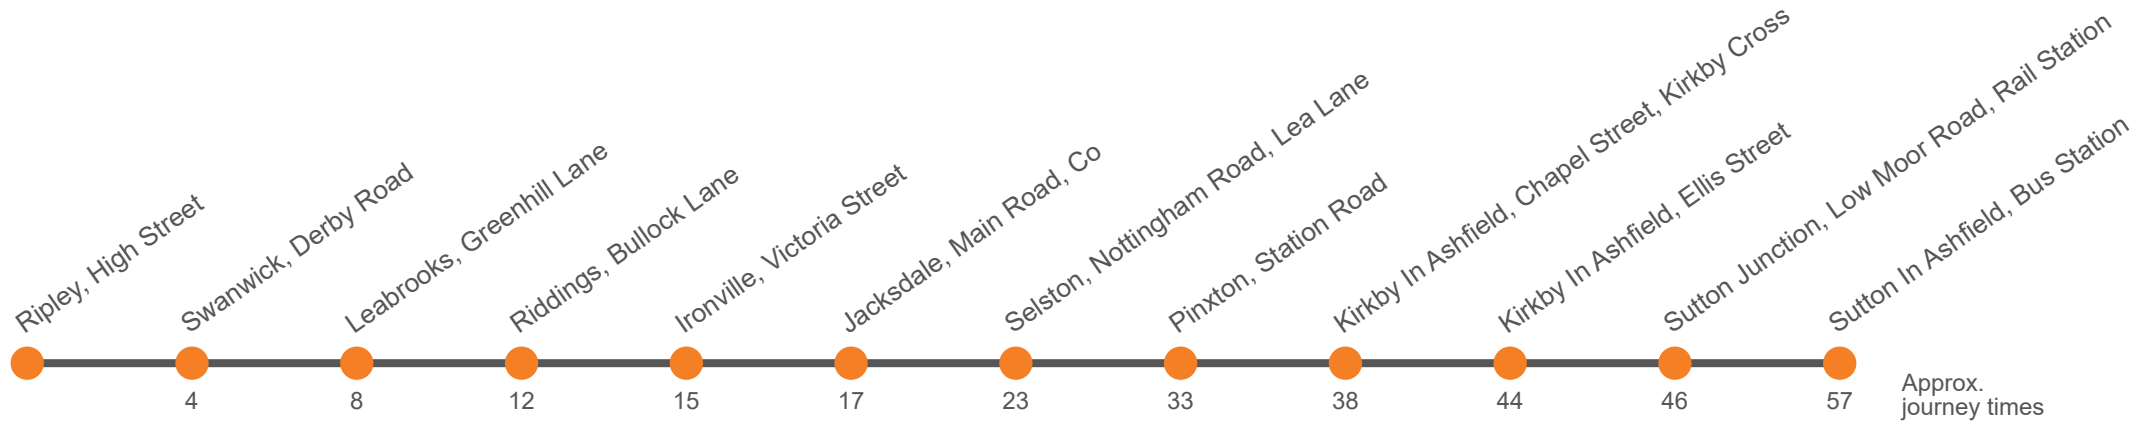

90

Ripley - Swanwick - Jacksdale - Selston - Kirkby - Sutton - Mansfield

Effective from: 31/03/2024

trentbarton

Monday to Friday

Sutton Junction, Midland Road	0621	...	...	...	...	...	...	...	...	...	...	...	...
Ripley, Market Place		0630	0725	...	0830	0935	1035	1135	1235	1335	1445	1535	1650
Swanwick, Church		0634	0729	...	0834	0939	1039	1139	1239	1339	1449	1539	1654
Leabrooks, Corner		0638	0733	...	0838	0943	1043	1143	1243	1343	1453	1543	1658
Riddings, Bullock Lane		0642	0737	...	0842	0947	1047	1147	1247	1347	1457	1547	1702
Ironville, King William Street		0645	0740	...	0845	0950	1050	1150	1250	1350	1500	1550	1705
Jacksdale, Co-Op		0647	0742	...	0847	0952	1052	1152	1252	1352	1502	1552	1707
Selston, Lea Lane		0653	0748	0748	0853	0958	1058	1158	1258	1358	1508	1558	1713
Pinxton, Kirkby Lane		0703	0800	0800	0903	1008	1108	1208	1308	1408	1518	1608	1723
Kirkby In Ashfield, Chapel Street		0708	0806	0806	0908	1013	1113	1213	1313	1413	1523	1613	1728
Kirby In Ashfield, Ellis Street		0714	0812	0812	0914	1019	1119	1219	1319	1419	1530	1619	1734
Sutton Parkway Rail Stn Low Moor Rd		0716	0816	0816	0916	1021	1121	1221	1321	1421	1533	1622	1736
Sutton In Ashfield Bus Station <i>arr</i>	0630	0727	0827	0827	0927	1032	1132	1232	1332	1432	1547	1636	1750
Sutton In Ashfield Bus Station <i>dep</i>	0630	0730	0827	0827	0927	1032	1132	1232	1332	1432	1547	1640	1755
Sutton In Ashfield, Kings Mill Hospital	0637	0737	0839	0839	0939	1039	1139	1239	1339	1439	1557	1650	1805
Glenair, Lower Oakham Way	0643	0743	0846	0846	0946						1604	1657	1812
West Notts College	0649	0749	0852	0852	0952	1051	1151	1251	1351	1451	1610	1703	1818
Mansfield Bus Station, Quaker Way	0657	0757	0902	0902	1002	1059	1159	1259	1359	1459	1620	1715	1830