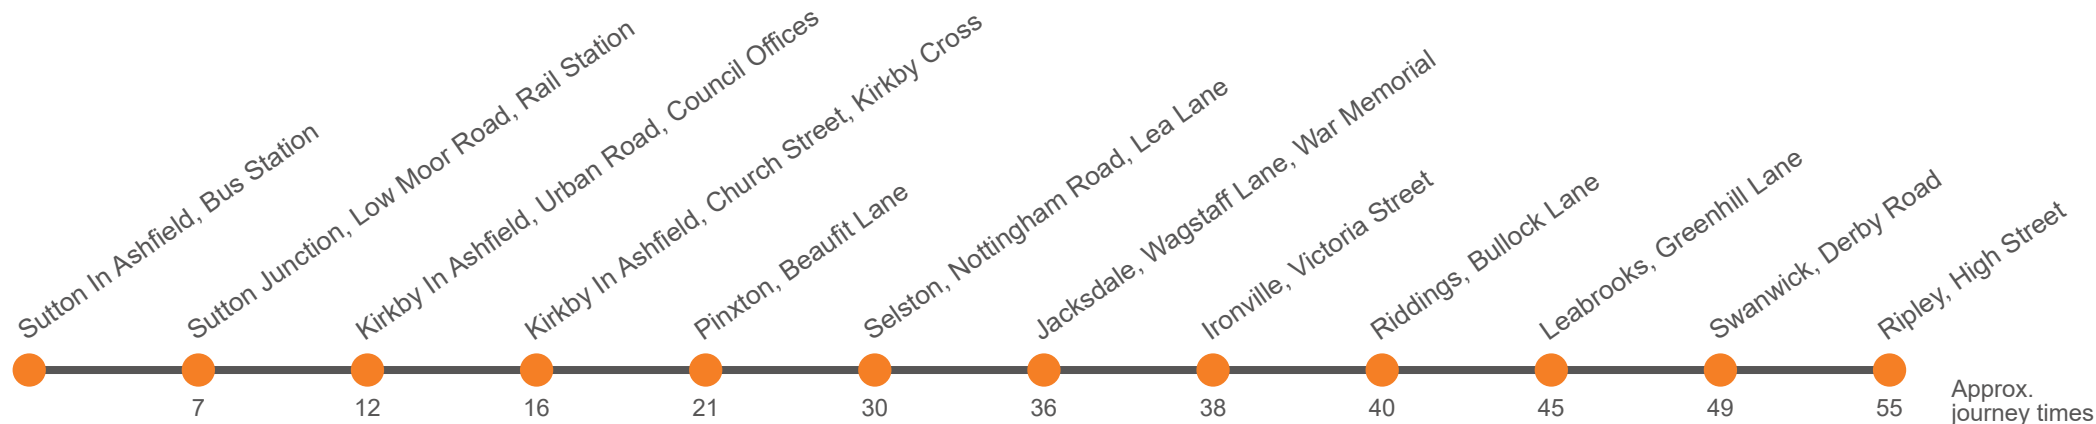

90

Mansfield - Sutton - Kirkby - Selston - Jacksdale - Swanwick - Ripley

Effective from: 31/03/2024

trentbarton

Monday to Friday

Mansfield Bus Station, Quaker Way	...	0700	0805	0905	1005	1105	1205	1305	1405	1515	1625	1730	1835
West Notts College	...	0708	0813	0913	1013	1113	1213	1313	1413	1523	1635	1740	1843
Glenair, Lower Oakham Way	...	0714	0819	0919							1641	1746	1849
Sutton In Ashfield, Kings Mill Hospital	...	0720	0825	0925	1025	1125	1225	1325	1425	1535	1648	1753	1855
Sutton In Ashfield, Bus Station <i>arr</i>	...	0728	0833	0933	1033	1133	1233	1333	1433	1543	1700	1805	1903
Sutton In Ashfield, Bus Station <i>dep</i>	0625	0730	0835	0935	1035	1135	1235	1335	1435	1545	1700	1810	1903
Sutton Junction, Midland Road		0735	0840	0940							1705	1815	1911
Sutton Parkway Station, Low Moor Rd	0632	0737	0842	0942	1042	1142	1242	1342	1442	1552	1707	1817	...
Kirkby In Ashfield, Council Offices	0637	0742	0847	0947	1047	1147	1247	1347	1447	1557	1712	1822	...
Kirkby In Ashfield, Church Street	0641	0746	0851	0951	1051	1151	1251	1351	1451	1601	1716	1826	...
Pinxton, Beaufit Lane	0646	0751	0856	0956	1056	1156	1256	1356	1456	1606	1721	1831	...
Selston, Nottingham Road	0655	0800	0905	1005	1105	1205	1305	1405	1505	1615	1730	1840	...
Jacksdale, War Memorial	0701	0806	0911	1011	1111	1211	1311	1411	1511	1621	1736	1846	...
Ironville, King William Street	0703	0808	0913	1013	1113	1213	1313	1413	1513	1623	1738	1848	...
Riddings, Bullock Lane	0705	0810	0915	1015	1115	1215	1315	1415	1515	1625	1740	1850	...
Leabrooks, Corner	0710	0815	0920	1020	1120	1220	1320	1420	1520	1630	1745	1855	...
Swanwick, Church	0714	0819	0924	1024	1124	1224	1324	1424	1524	1634	1749	1859	...
Ripley, Market Place	0720	0825	0930	1030	1130	1230	1330	1430	1530	1640	1755	1905	...