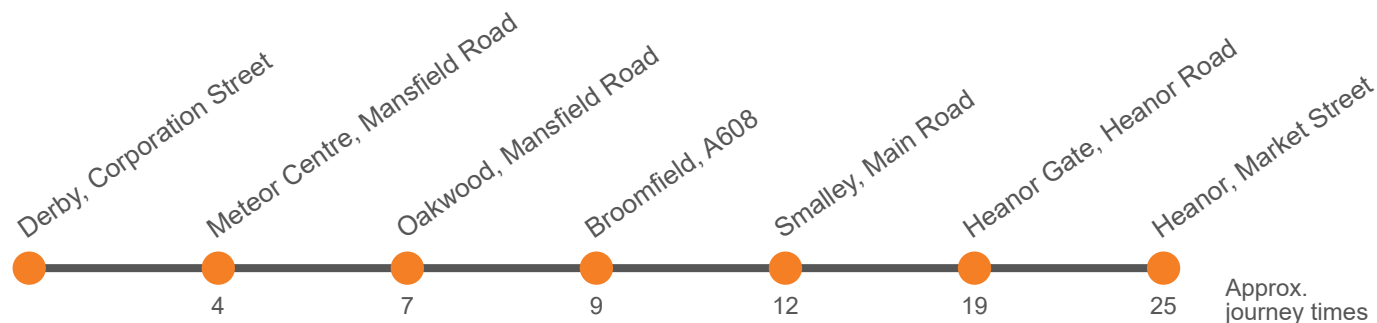

Monday to Friday (continued)

Derby, Corporation Street, Stop C2	1400	1412	1424	1436	1448	1500	1512	1525	1540	1552	1605	1620	1635	1650
Meteor Centre, Odeon	1404	1416	1428	1440	1452	1504	1516	1534	1549	1601	1614	1629	1644	1659
Oakwood, Windmill Inn	1407	1419	1431	1443	1455	1507	1519	1537	1552	1604	1617	1632	1650	1705
Broomfield Hall Campus	1409	1421	1433	1445	1457	1509	1521	1539	1554	1606	1619	1634	1652	1707
Smalley, Rose And Crown	1412	1424	1436	1448	1500	1512	1524	1542	1557	1609	1622	1637	1656	1711
Smalley, Dobholes Lane	1414	1426	1438	1450	1502	1514	1526	1544	1559	1611	1624	1639	1658	1713
Heanor Gate, Industrial Estate	1419	1431	1443	1455	1507	1519	1531	1549	1604	1616	1629	1644	1703	1718
Heanor, Market Place, Stop 1 <i>arr</i>	1425	1437	1449	1501	1513	1525	1537	1555	1610	1622	1635	1650	1710	1725
Heanor, Market Place, Stop 1 <i>dep</i>	1427	...	...	...	...	1527	...	...	...	...	1639	...	...	...
Loscoe, Grandfield Street	1432	...	...	...	...	1532	...	...	...	...	1644	...	...	...
Codnor, Market Place	1436	...	...	...	...	1536	...	...	...	...	1648	...	...	...
Golden Valley, Newlands Inn	1440	...	...	...	...	1540	...	...	...	...	1652	...	...	...
Leabrooks, Corner	1444	...	...	...	...	1544	...	...	...	...	1656	...	...	...
Somercotes, Royal Tiger	...	...	...	...	...	...	...	...	...	...	...	...	...	...
Alfreton Bus Station Stand 3	1452	...	...	...	...	1552	...	...	...	...	1704	...	...	...
Heanor, Wilmot Street, Stop 4	...	...	...	...	...	...	...	...	...	...	...	...	...	...
Langley Mill, Trentbarton Garage	...	...	...	...	...	...	...	...	...	...	...	...	...	...