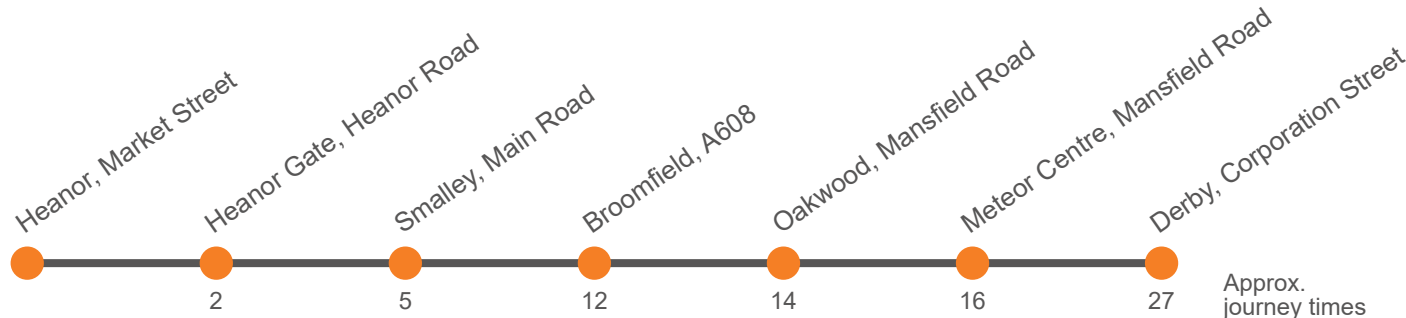

Monday to Friday (continued)

Langley Mill, Trentbarton Garage	...	...	...	...	...	...	...	...	...	...	...	...	...				
Alfreton Bus Station Stand 3	...	...	...	0855	...	...	...	...	55	...	...	...	1355				
Somercotes, Royal Tiger	...	...	...	0901	...	...	...	...	01	...	...	...	1401				
Leabrooks, Corner	...	...	...	0903	...	...	...	...	03	...	...	...	1403				
Golden Valley, Newlands Inn	...	...	...	0907	...	...	...	...	07	...	...	...	1407				
Codnor, Market Place	...	...	...	0911	...	...	...	...	11	...	...	...	1411				
Loscoe, Grandfield Street	...	...	...	0915	...	...	...	...	15	...	...	...	1415				
Heanor, Market Place, Stop 1 <i>arr</i>	...	...	...	0923	...	...	...	...	23	...	...	...	1423				
Heanor, Market Place, Stop 1 <i>dep</i>	0852	0904	0916	0928	0940	0952	Then at these mins past the hour	04	16	28	40	52	until	1352	1404	1416	1428
Heanor Gate, Industrial Estate	0854	0906	0918	0930	0942	0954		06	18	30	42	54	1354	1406	1418	1430	
Smalley, Dobholes Lane	0857	0909	0921	0933	0945	0957		09	21	33	45	57	1357	1409	1421	1433	
Smalley, Rose And Crown	0900	0912	0924	0936	0948	1000		12	24	36	48	00	1400	1412	1424	1436	
Broomfield Hall Campus	0904	0916	0928	0940	0952	1004		16	28	40	52	04	1404	1416	1428	1440	
Oakwood, Windmill Inn	0906	0918	0930	0942	0954	1006		18	30	42	54	06	1406	1418	1430	1442	
Meteor Centre, Odeon	0908	0920	0932	0944	0956	1008		20	32	44	56	08	1408	1420	1432	1444	
Derby, Corporation Street, Stop C2	0919	0931	0943	0955	1007	1019	31	43	55	07	19	1419	1431	1443	1455