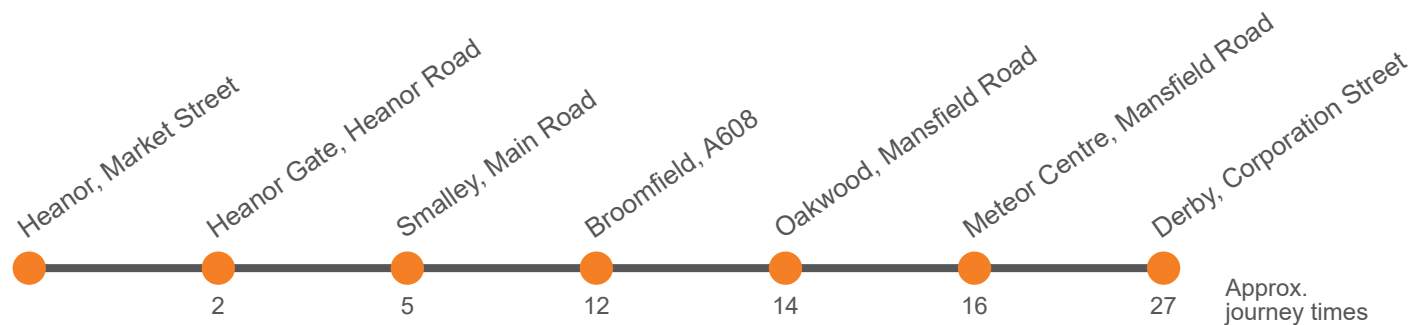

Monday to Friday (continued)

Codes	a	a Only runs on Fridays
Langley Mill, Trentbarton Garage	...	
Alfreton Bus Station Stand 3	...	
Somercotes, Royal Tiger	...	
Leabrooks, Corner	...	
Golden Valley, Newlands Inn	...	
Codnor, Market Place	...	
Loscoe, Grandfield Street	...	
Heanor, Market Place, Stop 1	<i>arr</i> ...	
Heanor, Market Place, Stop 1	<i>dep</i> 0233	
Heanor Gate, Industrial Estate	0235	
Smalley, Dobholes Lane	0238	
Smalley, Rose And Crown	0241	
Broomfield Hall Campus	0245	
Oakwood, Windmill Inn	0247	
Meteor Centre, Odeon	0249	
Derby, Corporation Street, Stop C2	0300