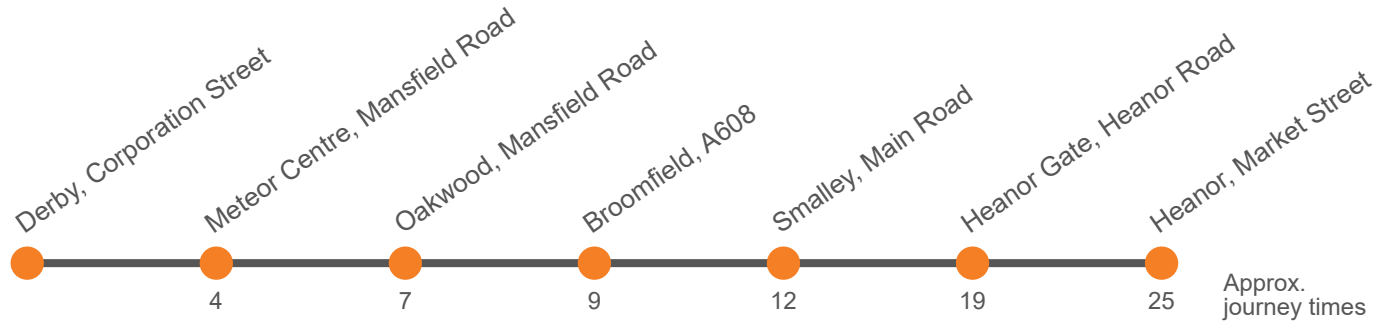

Saturday (continued)

Derby, Corporation Street, Stop C2	1024	1036	1048		00	12	24	36	48		1324	1336	1348	1400	1412	1424	1436
Meteor Centre, Odeon	1028	1040	1052		04	16	28	40	52		1328	1340	1352	1404	1416	1428	1440
Oakwood, Windmill Inn	1031	1043	1055		07	19	31	43	55		1331	1343	1355	1407	1419	1431	1443
Broomfield Hall Campus	1033	1045	1057		09	21	33	45	57		1333	1345	1357	1409	1421	1433	1445
Smalley, Rose And Crown	1036	1048	1100		12	24	36	48	00		1336	1348	1400	1412	1424	1436	1448
Smalley, Dobholes Lane	1038	1050	1102		14	26	38	50	02		1338	1350	1402	1414	1426	1438	1450
Heanor Gate, Industrial Estate	1043	1055	1107	Then	19	31	43	55	07		1343	1355	1407	1419	1431	1443	1455
Heanor, Market Place, Stop 1 <i>arr</i>	1049	1101	1113	at	25	37	49	01	13		1349	1401	1413	1425	1437	1449	1501
Heanor, Market Place, Stop 1 <i>dep</i>	mins	27	until	1427
Loscoe, Grandfield Street	past	32	1432
Codnor, Market Place	the	36	1436
Golden Valley, Newlands Inn	hour	40	1440
Leabrooks, Corner		44	1444
Somercotes, Royal Tiger
Alfreton Bus Station Stand 3		52	1452
Heanor, Wilmot Street, Stop 4
Langley Mill, Trentbarton Garage