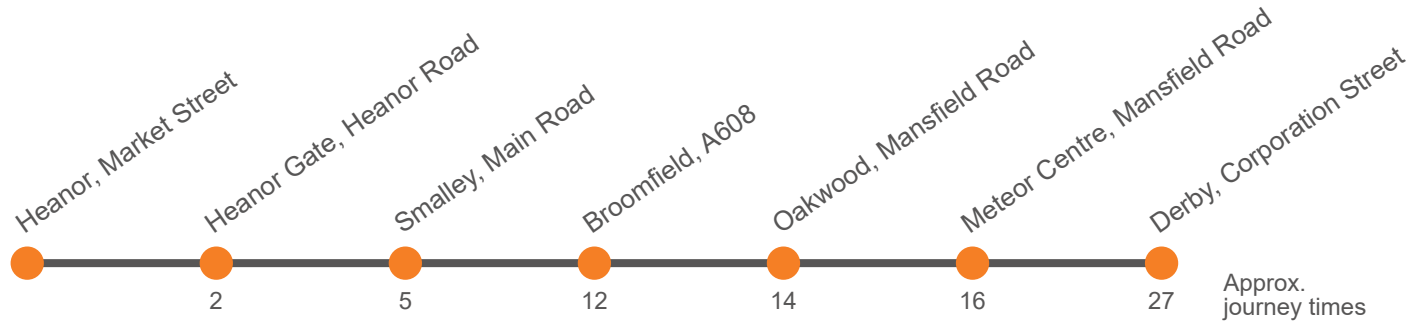

Saturday (continued)

Langley Mill, Trentbarton Garage	...	...	...	...	...	...	...	...	...	...	...	...	...	...
Alfreton Bus Station Stand 3	...	...	...	...	1500	...	...	...	...	1612	...	...	...	1717
Somercotes, Royal Tiger	...	...	...	...	1506	...	...	...	...	1618	...	...	...	1723
Leabrooks, Corner	...	...	...	...	1508	...	...	...	...	1620	...	...	...	1725
Golden Valley, Newlands Inn	...	...	...	...	1512	...	...	...	...	1624	...	...	...	1729
Codnor, Market Place	...	...	...	...	1516	...	...	...	...	1628	...	...	...	1733
Loscoe, Grandfield Street	...	...	...	...	1520	...	...	...	...	1632	...	...	...	1737
Heanor, Market Place, Stop 1 <i>arr</i>	...	...	...	...	1528	...	...	...	...	1640	...	...	...	1745
Heanor, Market Place, Stop 1 <i>dep</i>	1440	1452	1504	1518	1533	1548	1603	1618	1633	1648	1703	1718	1733	1748
Heanor Gate, Industrial Estate	1442	1454	1506	1520	1535	1550	1605	1620	1635	1650	1705	1720	1735	1750
Smalley, Dobholes Lane	1445	1457	1509	1523	1538	1553	1608	1623	1638	1653	1708	1723	1738	1753
Smalley, Rose And Crown	1448	1500	1512	1526	1541	1556	1611	1626	1641	1656	1711	1726	1741	1756
Broomfield Hall Campus	1452	1504	1516	1530	1545	1600	1615	1630	1645	1700	1715	1730	1745	1800
Oakwood, Windmill Inn	1454	1506	1518	1532	1547	1602	1617	1632	1647	1702	1717	1732	1747	1802
Meteor Centre, Odeon	1456	1508	1520	1534	1549	1604	1619	1634	1649	1704	1719	1734	1749	1804
Derby, Corporation Street, Stop C2	1507	1519	1531	1545	1600	1615	1630	1645	1700	1715	1730	1745	1800	1815