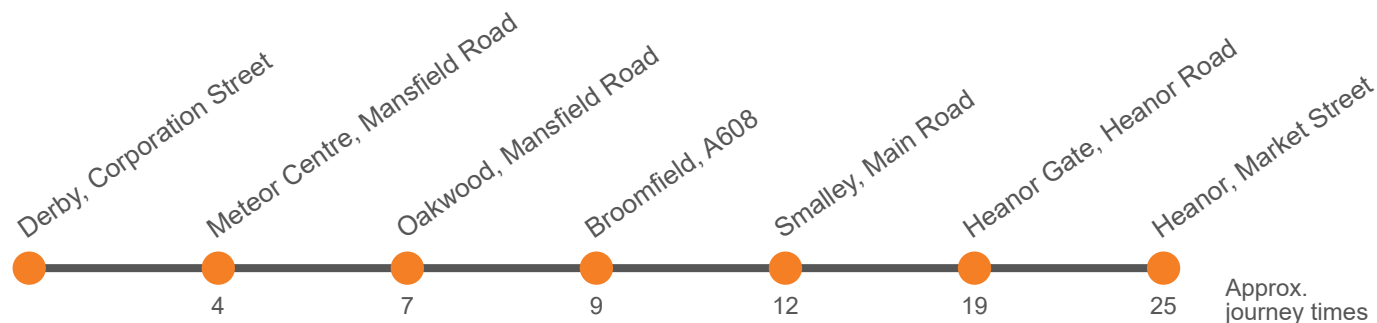

Saturday (continued)

Derby, Corporation Street, Stop C2	1448	1500	1512	1524	1536	1550	1605	1620	1635	1650	1705	1720	1735	1750
Meteor Centre, Odeon	1452	1504	1516	1528	1540	1554	1609	1624	1639	1654	1709	1724	1739	1754
Oakwood, Windmill Inn	1455	1507	1519	1531	1543	1557	1612	1627	1642	1657	1712	1727	1742	1757
Broomfield Hall Campus	1457	1509	1521	1533	1545	1559	1614	1629	1644	1659	1714	1729	1744	1759
Smalley, Rose And Crown	1500	1512	1524	1536	1548	1602	1617	1632	1647	1702	1717	1732	1747	1802
Smalley, Dobholes Lane	1502	1514	1526	1538	1550	1604	1619	1634	1649	1704	1719	1734	1749	1804
Heanor Gate, Industrial Estate	1507	1519	1531	1543	1555	1609	1624	1639	1654	1709	1724	1739	1754	1809
Heanor, Market Place, Stop 1 <i>arr</i>	1513	1525	1537		1601	1615	1630	1645	1700	1715	1730	1745	1800	1815
Heanor, Market Place, Stop 1 <i>dep</i>	...	1527	1645	1745
Loscoe, Grandfield Street	...	1532	1650	1750
Codnor, Market Place	...	1536	1654	1754
Golden Valley, Newlands Inn	...	1540	1658	1758
Leabrooks, Corner	...	1544	1702	1802
Somercotes, Royal Tiger
Alfreton Bus Station Stand 3	...	1552	1710	1810
Heanor, Wilmot Street, Stop 4	1549
Langley Mill, Trentbarton Garage	1552

Saturday (continued)

Derby, Corporation Street, Stop C2	0105	0205	0305
Meteor Centre, Odeon	0109	0209	0309
Oakwood, Windmill Inn	0112	0212	0312
Broomfield Hall Campus	0114	0214	0314
Smalley, Rose And Crown	0117	0217	0317
Smalley, Dobholes Lane	0119	0219	0319
Heanor Gate, Industrial Estate	0124	0224	0324
Heanor, Market Place, Stop 1 <i>arr</i>	0130	0230	
Heanor, Market Place, Stop 1 <i>dep</i>	
Loscoe, Grandfield Street	
Codnor, Market Place	
Golden Valley, Newlands Inn	
Leabrooks, Corner	
Somercotes, Royal Tiger	
Alfreton Bus Station Stand 3	
Heanor, Wilmot Street, Stop 4	0330
Langley Mill, Trentbarton Garage	0333