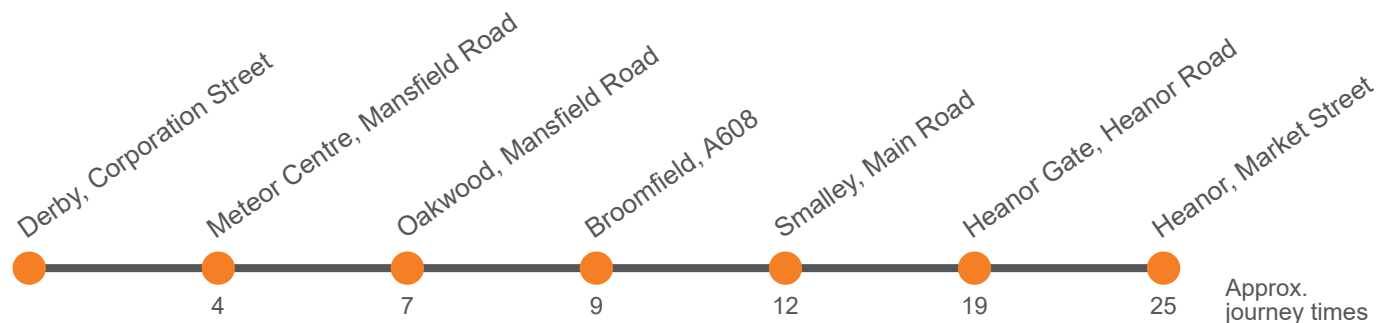

Monday to Friday (continued)

Codes	b	a	a	b	b	b	b	b		
Derby, Corporation Street, Stop C2	2135	2205	2205	2235	2305	2305	0005	0105	0205	0305
Meteor Centre, Odeon	2139	2209	2209	2239	2309	2309	0009	0109	0209	0309
Oakwood, Windmill Inn	2142	2212	2212	2242	2312	2312	0012	0112	0212	0312
Broomfield Hall Campus	2144	2214	2214	2244	2314	2314	0014	0114	0214	0314
Smalley, Rose And Crown	2147	2217	2217	2247	2317	2317	0017	0117	0217	0317
Smalley, Dobholes Lane	2149	2219	2219	2249	2319	2319	0019	0119	0219	0319
Heanor Gate, Industrial Estate	2154	2224	2224	2254	2324	2324	0024	0124	0224	0324
Heanor, Market Place, Stop 1 <i>arr</i>	2200		2230		2330	0030	0130	0230		
Heanor, Market Place, Stop 1 <i>dep</i>	...		...		...	...	...	...		
Loscoe, Grandfield Street	...		...		...	...	...	...		
Codnor, Market Place	...		...		...	...	...	...		
Golden Valley, Newlands Inn	...		...		...	...	...	...		
Leabrooks, Corner	...		...		...	...	...	...		
Somercotes, Royal Tiger	...		...		...	...	...	...		
Alfreton Bus Station Stand 3	...		...		...	...	...	...		
Heanor, Wilmot Street, Stop 4	...	2230	...	2300	2330	...	...	...	...	0330
Langley Mill, Trentbarton Garage	...	...	...	2303	...	...	...	...	...	0333

a Does not run on Fridays

b Only runs on Fridays