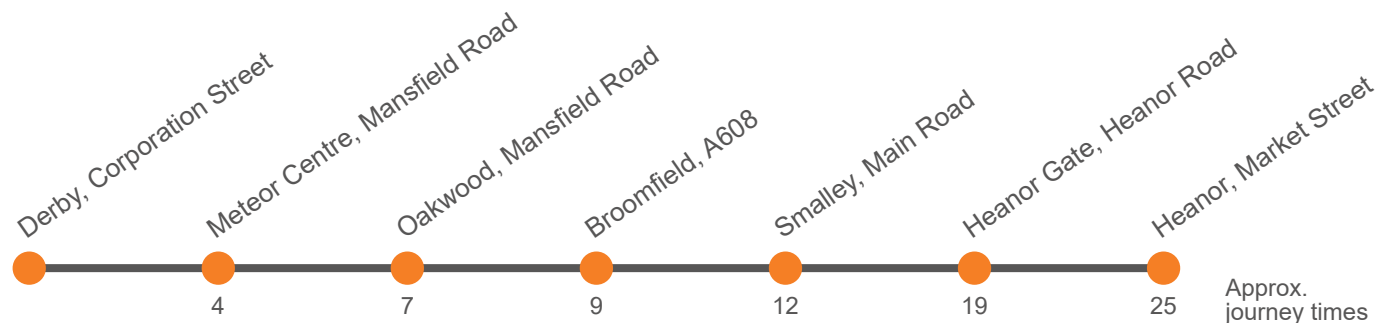

Saturday

Derby, Corporation Street, Stop C2	0530	0600	0630	0700	0735	0755	0815	0835	0855	0915	0936	0948	1000	1012
Meteor Centre, Odeon	0534	0604	0634	0704	0739	0759	0819	0839	0859	0919	0940	0952	1004	1016
Oakwood, Windmill Inn	0537	0607	0637	0707	0742	0802	0822	0842	0902	0922	0943	0955	1007	1019
Broomfield Hall Campus	0539	0609	0639	0709	0744	0804	0824	0844	0904	0924	0945	0957	1009	1021
Smalley, Rose And Crown	0542	0612	0642	0712	0747	0807	0827	0847	0907	0927	0948	1000	1012	1024
Smalley, Dobholes Lane	0544	0614	0644	0714	0749	0809	0829	0849	0909	0929	0950	1002	1014	1026
Heanor Gate, Industrial Estate	0549	0619	0649	0719	0754	0814	0834	0854	0914	0934	0955	1007	1019	1031
Heanor, Market Place, Stop 1 <i>arr</i>	0555	0625	0655				0820	0840	0900	0920	0940	1001	1013	1025
Heanor, Market Place, Stop 1 <i>dep</i>	...	...	0657				0822	...	...	0922	...	...	...	1027
Loscoe, Grandfield Street	...	...	0702				0827	...	...	0927	...	...	...	1032
Codnor, Market Place	...	...	0706				0831	...	...	0931	...	...	...	1036
Golden Valley, Newlands Inn	...	...	0710				0835	...	...	0935	...	...	...	1040
Leabrooks, Corner	...	...	0714				0839	...	...	0939	...	...	...	1044
Somercotes, Royal Tiger	...	...	0717				0842	...	...	0942	...	...	...	...
Alfreton Bus Station Stand 3	...	...	0725				0850	...	...	0950	...	...	...	1052
Heanor, Wilmot Street, Stop 4	...	...	...	0725	0800	...	...	...	...	...	...	...	...	...
Langley Mill, Trentbarton Garage	...	...	...	0728	0803	...	...	...	...	...	...	...	...	...