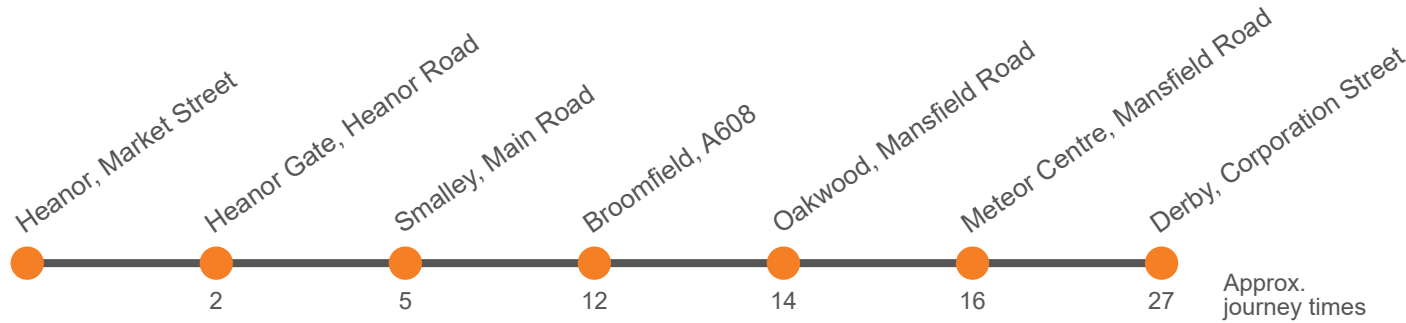

Saturday (continued)

Langley Mill, Trentbarton Garage	...
Alfreton Bus Station Stand 3	...
Somercotes, Royal Tiger	...
Leabrooks, Corner	...
Golden Valley, Newlands Inn	...
Codnor, Market Place	...
Loscoe, Grandfield Street	...
Heanor, Market Place, Stop 1	<i>arr</i> ...
Heanor, Market Place, Stop 1	<i>dep</i> 0233
Heanor Gate, Industrial Estate	0235
Smalley, Dobholes Lane	0238
Smalley, Rose And Crown	0241
Broomfield Hall Campus	0245
Oakwood, Windmill Inn	0247
Meteor Centre, Odeon	0249
Derby, Corporation Street, Stop C2	0300