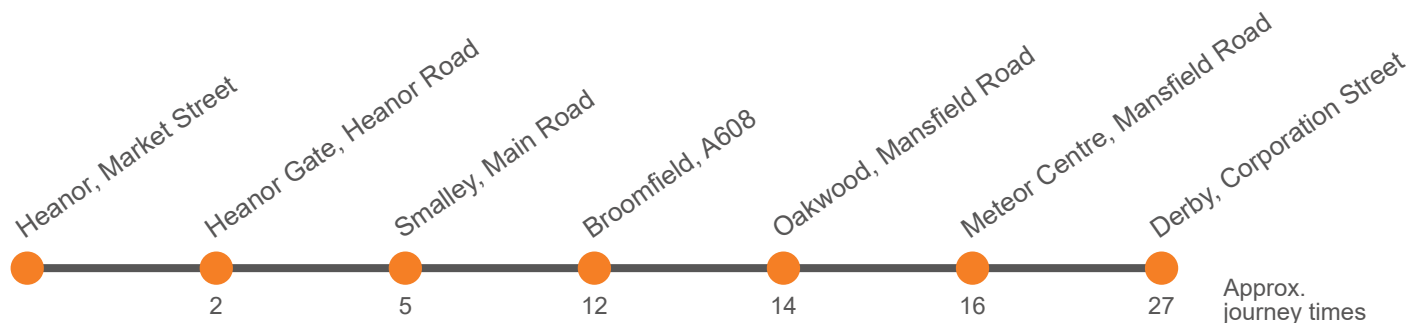

Saturday (continued)

Langley Mill, Trentbarton Garage	...	...	...	...	...	...	...	...	...	...	...	...	...				
Alfreton Bus Station Stand 3	...	...	...	0955	...	...	...	...	55	...	...	...	1355				
Somercotes, Royal Tiger	...	...	...	1001	...	...	...	...	01	...	...	...	1401				
Leabrooks, Corner	...	...	...	1003	...	...	...	...	03	...	...	...	1403				
Golden Valley, Newlands Inn	...	...	...	1007	...	...	...	...	07	...	...	...	1407				
Codnor, Market Place	...	...	...	1011	...	...	...	...	11	...	...	...	1411				
Loscoe, Grandfield Street	...	...	...	1015	...	...	...	...	15	...	...	...	1415				
Heanor, Market Place, Stop 1 <i>arr</i>	...	...	...	1023	...	...	...	...	23	...	...	...	1423				
Heanor, Market Place, Stop 1 <i>dep</i>	0952	1004	1016	1028	1040	1052	Then at these mins past the hour	04	16	28	40	52	until	1352	1404	1416	1428
Heanor Gate, Industrial Estate	0954	1006	1018	1030	1042	1054		06	18	30	42	54	1354	1406	1418	1430	
Smalley, Dobholes Lane	0957	1009	1021	1033	1045	1057		09	21	33	45	57	1357	1409	1421	1433	
Smalley, Rose And Crown	1000	1012	1024	1036	1048	1100		12	24	36	48	00	1400	1412	1424	1436	
Broomfield Hall Campus	1004	1016	1028	1040	1052	1104		16	28	40	52	04	1404	1416	1428	1440	
Oakwood, Windmill Inn	1006	1018	1030	1042	1054	1106		18	30	42	54	06	1406	1418	1430	1442	
Meteor Centre, Odeon	1008	1020	1032	1044	1056	1108		20	32	44	56	08	1408	1420	1432	1444	
Derby, Corporation Street, Stop C2	1019	1031	1043	1055	1107	1119	31	43	55	07	19	1419	1431	1443	1455