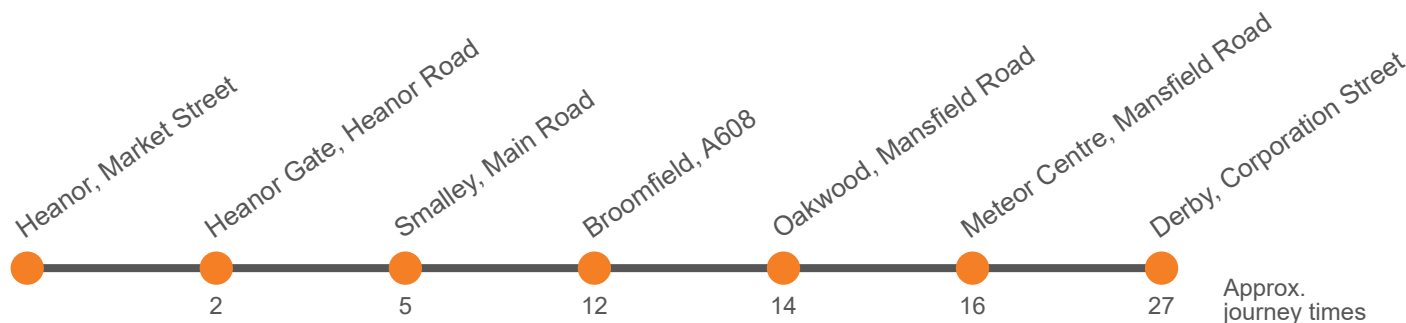

Monday to Friday (continued)

Langley Mill, Trentbarton Garage	...	...	...	...	...	...	...	...	...	...	...	...	...	...
Alfreton Bus Station Stand 3	...	...	...	...	1455	...	...	...	...	1607	...	...	...	1712
Somercotes, Royal Tiger	...	...	...	...	1501	...	...	...	...	1613	...	...	...	1718
Leabrooks, Corner	...	...	...	...	1503	...	...	...	...	1615	...	...	...	1720
Golden Valley, Newlands Inn	...	...	...	...	1507	...	...	...	...	1619	...	...	...	1724
Codnor, Market Place	...	...	...	...	1511	...	...	...	...	1623	...	...	...	1728
Loscoe, Grandfield Street	...	...	...	...	1515	...	...	...	...	1627	...	...	...	1732
Heanor, Market Place, Stop 1 <i>arr</i>	...	...	...	...	1523	...	...	...	...	1635	...	...	...	1740
Heanor, Market Place, Stop 1 <i>dep</i>	1440	1452	1504	1516	1528	1543	1558	1613	1628	1643	1658	1713	1728	1743
Heanor Gate, Industrial Estate	1442	1454	1506	1518	1530	1545	1600	1615	1630	1645	1700	1715	1730	1745
Smalley, Dobholes Lane	1445	1457	1514	1526	1533	1548	1603	1618	1633	1648	1703	1718	1733	1748
Smalley, Rose And Crown	1448	1500	1517	1529	1536	1551	1606	1621	1636	1651	1706	1721	1736	1751
Broomfield Hall Campus	1452	1504	1521	1533	1540	1555	1610	1625	1640	1655	1710	1725	1740	1755
Oakwood, Windmill Inn	1454	1506	1523	1535	1542	1557	1612	1627	1642	1657	1712	1727	1742	1757
Meteor Centre, Odeon	1456	1508	1525	1537	1544	1559	1614	1629	1644	1659	1714	1729	1744	1759
Derby, Corporation Street, Stop C2	1507	1519	1536	1548	1600	1615	1630	1645	1700	1715	1730	1745	1800	1815