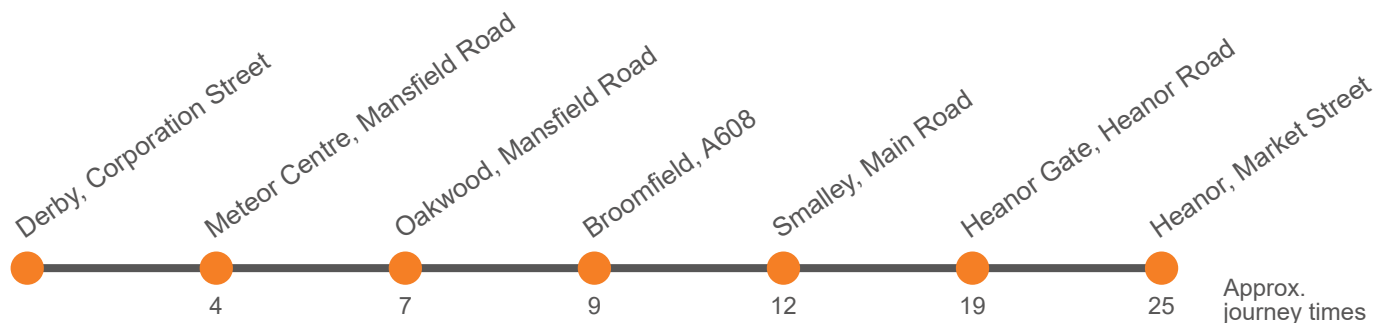

Monday to Friday (continued)

Derby, Corporation Street, Stop C2	0924	0936	0948	1000	1012	1024	1036	1048		00	12	24	36	48		1336	1348
Meteor Centre, Odeon	0928	0940	0952	1004	1016	1028	1040	1052		04	16	28	40	52		1340	1352
Oakwood, Windmill Inn	0931	0943	0955	1007	1019	1031	1043	1055		07	19	31	43	55		1343	1355
Broomfield Hall Campus	0933	0945	0957	1009	1021	1033	1045	1057		09	21	33	45	57		1345	1357
Smalley, Rose And Crown	0936	0948	1000	1012	1024	1036	1048	1100		12	24	36	48	00		1348	1400
Smalley, Dobholes Lane	0938	0950	1002	1014	1026	1038	1050	1102		14	26	38	50	02		1350	1402
Heanor Gate, Industrial Estate	0943	0955	1007	1019	1031	1043	1055	1107	Then at these mins past the hour	19	31	43	55	07		1355	1407
Heanor, Market Place, Stop 1 <i>arr</i>	0949	1001	1013	1025	1037	1049	1101	1113		25	37	49	01	13		1401	1413
Heanor, Market Place, Stop 1 <i>dep</i>	...	...	...	1027	...	...	...	...		27	...	...	...	...	until	...	...
Loscoe, Grandfield Street	...	...	...	1032	...	...	...	...		32	...	...	...	...		...	...
Codnor, Market Place	...	...	...	1036	...	...	...	...		36	...	...	...	...		...	...
Golden Valley, Newlands Inn	...	...	...	1040	...	...	...	...		40	...	...	...	...		...	...
Leabrooks, Corner	...	...	...	1044	...	...	...	...		44	...	...	...	...		...	...
Somercotes, Royal Tiger	...	...	...		...	...	...	...			...	...	...	...		...	...
Alfreton Bus Station Stand 3	...	...	...	1052	...	...	...	...		52	...	...	...	...		...	...
Heanor, Wilmot Street, Stop 4	...	...	...	...	...	...	...	...		...	...	...	...	...		...	...
Langley Mill, Trentbarton Garage	...	...	...	...	...	...	...	...	...	...	...	...	...		...	...