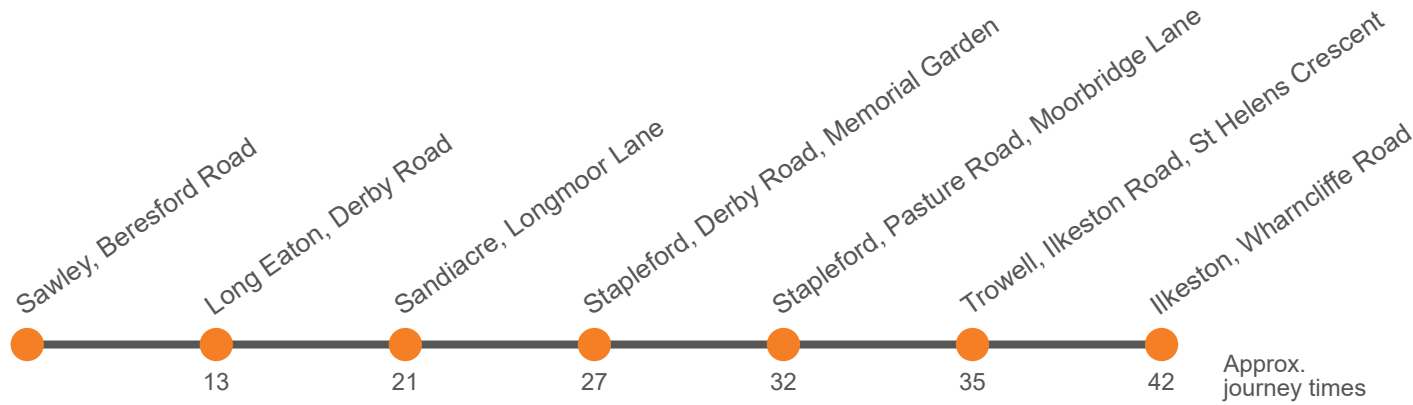

Monday to Friday (continued)

East Midlands Airport, Coach Park, Bay B	...	1752	...	1822	...	1855	1920	2000	2100	2200	2300	0000
EM Airport, DHL Cargo West	...	1756	...	1826	...	1859	1923	2003	2103	2203	2303	0003
Castle Donnington, Bus Station, Stand A	...		...		...							
Castle Donnington, Arundel Avenue	...	1808	...	1838	...	1911	1932	2012	2112	2212	2312	0012
Sawley, Beresford Road End	1805	1820	1835	1850	...	1922	1942	2022	2122	2222	2322	0022
Long Eaton, Town Hall	1819	1834	1849	1900	1912	1932	1952	2032	2132	2232	2332	0032
Sandiacre, Dorothy Avenue	1827	1842	1857	1908	1920	1940	2000	2040	2140	2240	2340	0040
Stapleford, Memorial Garden	1834	1849	1904	1911	1923	1943	2003	2043	2143	2243	2343	0043
Stapleford, Pasture Road	1839	1854	1909	1915	1927	1947	2007	2047	2147	2247	2347	0047
Trowell, Ilkeston Road	1843	1858	1913	1918	1930	1950	2010	2050	2150	2250	2350	0050
Wharncliffe Road, Wharncliffe Road	1850	1905	1920	1926	1938	1958	2018	2058	2158	2258	2358	0058