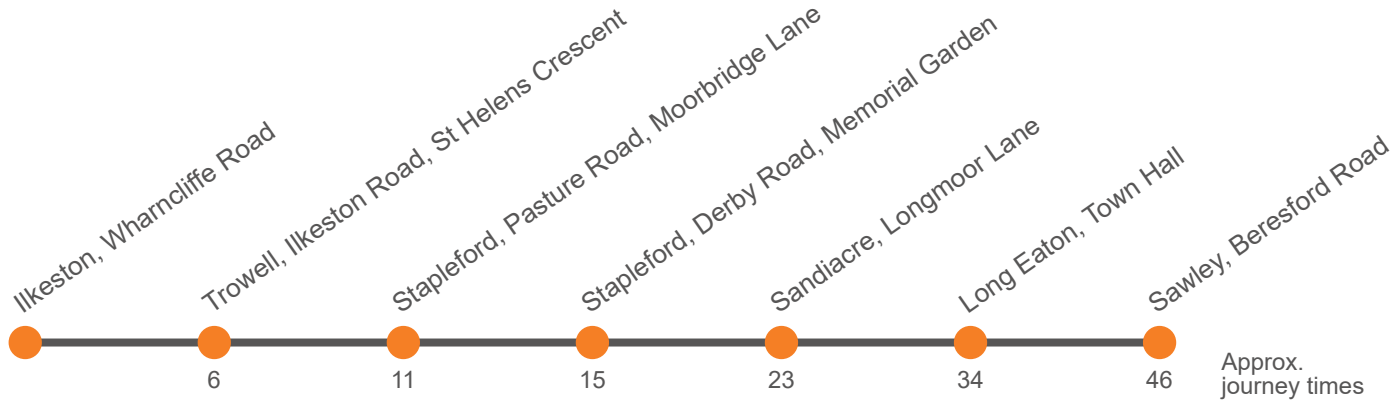

Saturday (continued)

Wharncliffe Road, Wharncliffe Road	0925	0940	0955		10	25	40	55		1610	1625	1640	1655	1710	1725
Trowell, Ilkeston Road	0932	0947	1002		17	32	47	02		1617	1632	1647	1702	1717	1732
Stapleford, Pasture Road	0937	0952	1007		22	37	52	07		1622	1637	1652	1707	1722	1737
Stapleford, Memorial Garden	0941	0956	1011	Then at these mins past the hour	26	41	56	11	until	1626	1641	1656	1711	1726	1741
Sandiacre, Dorothy Avenue <i>arr</i>	0949	1004	1019		34	49	04	19		1634	1649	1704	1719	1734	1749
Sandiacre, Dorothy Avenue <i>dep</i>	0951	1006	1021		36	51	06	21		1636	1651	1706	1721	1736	1751
Long Eaton, Town Hall	1002	1017	1032		47	02	17	32		1647	1702	1717	1732	1747	1802
Sawley, Beresford Road End	1014	1029	1044		59	14	29	44		1659	1714	1729	1744	1759	1814
Arundel Avenue, Back Lane	1027	...	1057		...	27	...	57		...	1727	...	1757	...	1827
Castle Donnington, Bus Station, Stand A	1033	...	1103		...	33	...	03		...	1733	...	1803	...	
EM Airport, Cargo West	1041	...	1111	...	41	...	11	...	1741	...	1811	...	1839		
East Midlands Airport, Coach Park, Bay B	1045	...	1115	...	45	...	15	...	1745	...	1815	...	1843