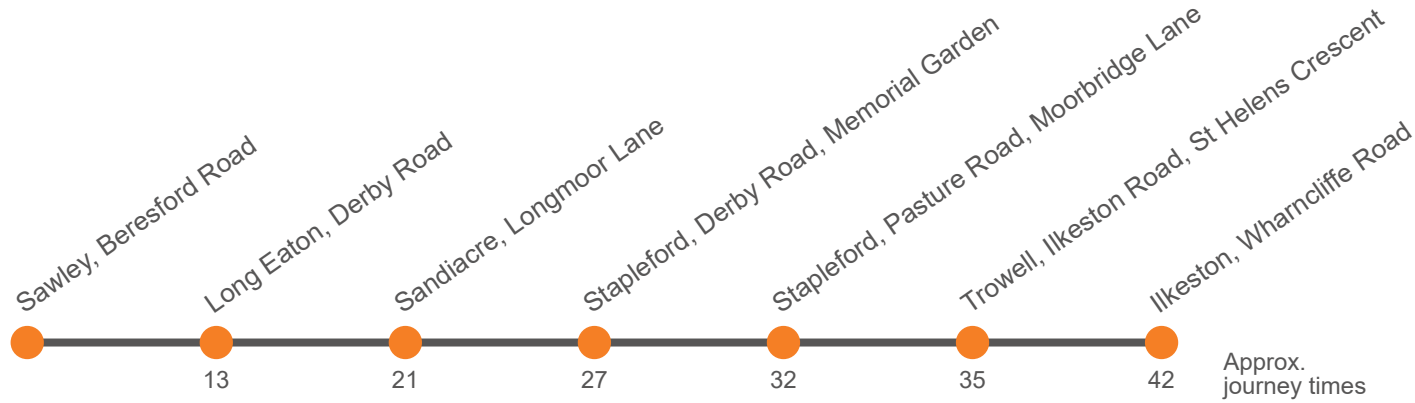

Sunday (continued)

East Midlands Airport, Coach Park, Bay B	...	1915	2000	2100	2200	2300	0000
EM Airport, DHL Cargo West	...	1918	2003	2103	2203	2303	0003
Castle Donnington, Arundel Avenue	...	1927	2012	2112	2212	2312	0012
Sawley, Beresford Road End	1907	1937	2022	2122	2222	2322	0022
Long Eaton, Town Hall	1917	1947	2032	2132	2232	2332	0032
Sandiacre, Dorothy Avenue	1925	1955	2040	2140	2240	2340	0040
Stapleford, Memorial Garden	1928	1958	2043	2143	2243	2343	0043
Stapleford, Pasture Road	1932	2002	2047	2147	2247	2347	0047
Trowell, Ilkeston Road	1935	2005	2050	2150	2250	2350	0050
Wharncliffe Road, Wharncliffe Road	1943	2013	2058	2158	2258	2358	0058