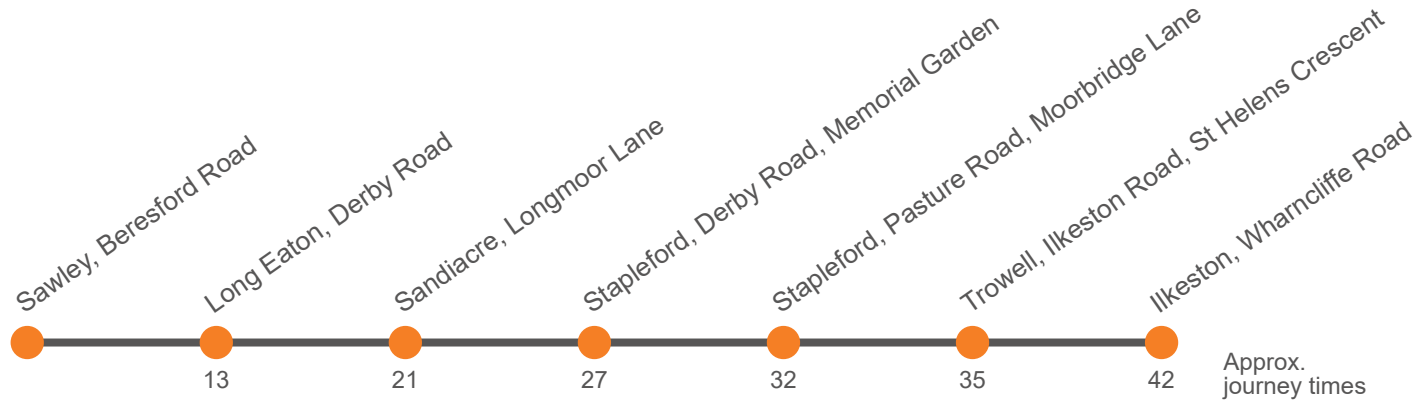

Saturday (continued)

East Midlands Airport, Coach Park, Bay B	...	1020		...	50	...	20		...	1650	...	1720	...	1752	...
EM Airport, DHL Cargo West	...	1024		...	54	...	24		...	1654	...	1724	...	1756	...
Castle Donnington, Bus Station, Stand A	...	1032	Then at these mins past the hour	...	02	...	32		...	1702	...	1732	...		...
Castle Donnington, Arundel Avenue	...	1038		...	08	...	38		...	1708	...	1738	...	1808	...
Sawley, Beresford Road End	1035	1050		05	20	35	50	until	1705	1720	1735	1750	1805	1820	1835
Long Eaton, Town Hall	1049	1104		19	34	49	04		1719	1734	1749	1804	1819	1834	1849
Sandiacre, Dorothy Avenue	1057	1112		27	42	57	12		1727	1742	1757	1812	1827	1842	1857
Stapleford, Memorial Garden	1104	1119		34	49	04	19		1734	1749	1804	1819	1834	1849	1904
Stapleford, Pasture Road	1109	1124		39	54	09	24		1739	1754	1809	1824	1839	1854	1909
Trowell, Ilkeston Road	1113	1128	43	58	13	28	1743		1758	1813	1828	1843	1858	1913	
Wharncliffe Road, Wharncliffe Road	1120	1135	50	05	20	35	1750		1805	1820	1835	1850	1905	1920