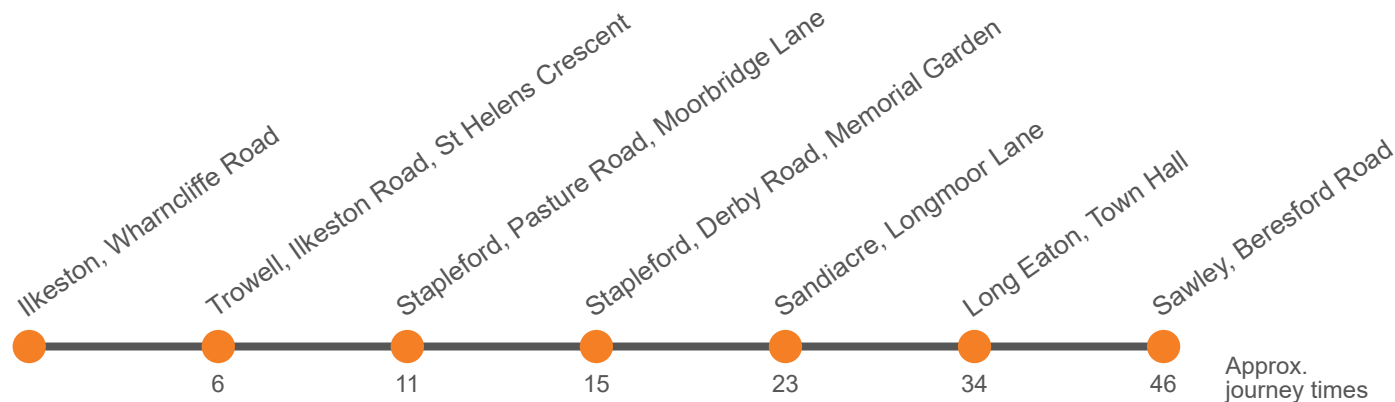

Saturday (continued)

Wharncliffe Road, Wharncliffe Road	1740	1800	1830	1900	2000	2100	2200	2300
Trowell, Ilkeston Road	1747	1807	1837	1906	2006	2106	2206	2306
Stapleford, Pasture Road	1752	1812	1842	1909	2009	2109	2209	2309
Stapleford, Memorial Garden	1756	1816	1846	1912	2012	2112	2212	2312
Sandiacre, Dorothy Avenue <i>arr</i>	1804	1824	1854	1916	2016	2116	2216	2316
Sandiacre, Dorothy Avenue <i>dep</i>	1806	1824	1854	1916	2016	2116	2216	2316
Long Eaton, Town Hall	1817	1835	1905	1925	2025	2125	2225	2325
Sawley, Beresford Road End	1829	1847	...	1935	2035	2135	2235	2335
Arundel Avenue, Back Lane	...	1900	...	1945	2045	2145	2245	2345
Castle Donnington, Bus Station, Stand A	...		...					
EM Airport, Cargo West	...	1912	...	1954	2054	2154	2254	2354
East Midlands Airport, Coach Park, Bay B	...	1916	...	1957	2057	2157	2257	2357