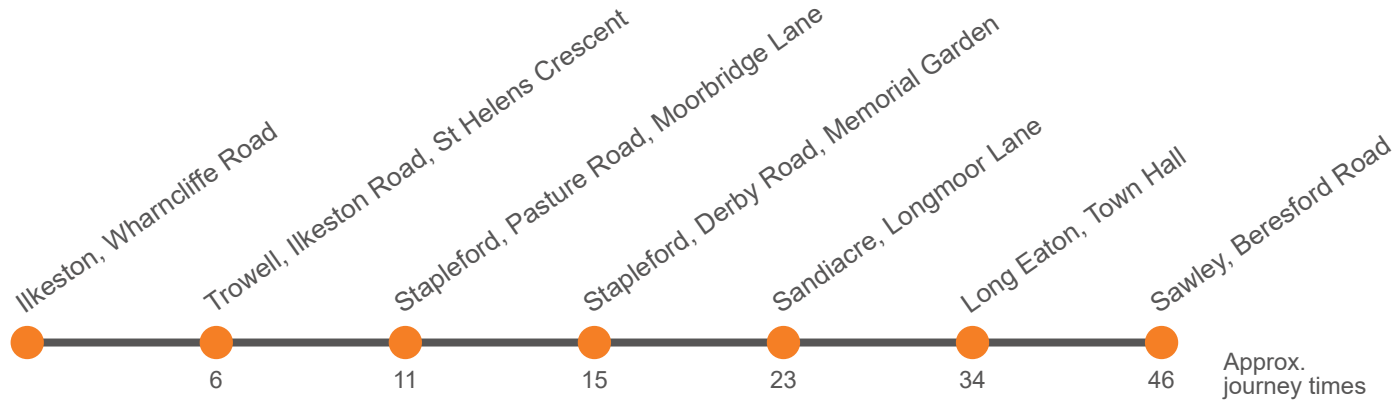

Sunday (continued)

Wharncliffe Road, Wharncliffe Road	1830	1900	2000	2100	2200	2300
Trowell, Ilkeston Road	1836	1906	2006	2106	2206	2306
Stapleford, Pasture Road	1839	1909	2009	2109	2209	2309
Stapleford, Memorial Garden	1842	1912	2012	2112	2212	2312
Sandiacre, Dorothy Avenue	1846	1916	2016	2116	2216	2316
Long Eaton, Town Hall	1855	1925	2025	2125	2225	2325
Sawley, Beresford Road End	1905	1935	2035	2135	2235	2335
Arundel Avenue, Back Lane	...	1945	2045	2145	2245	2345
EM Airport, Cargo West	...	1954	2054	2154	2254	2354
East Midlands Airport, Coach Park, Bay B	...	1957	2057	2157	2257	2357