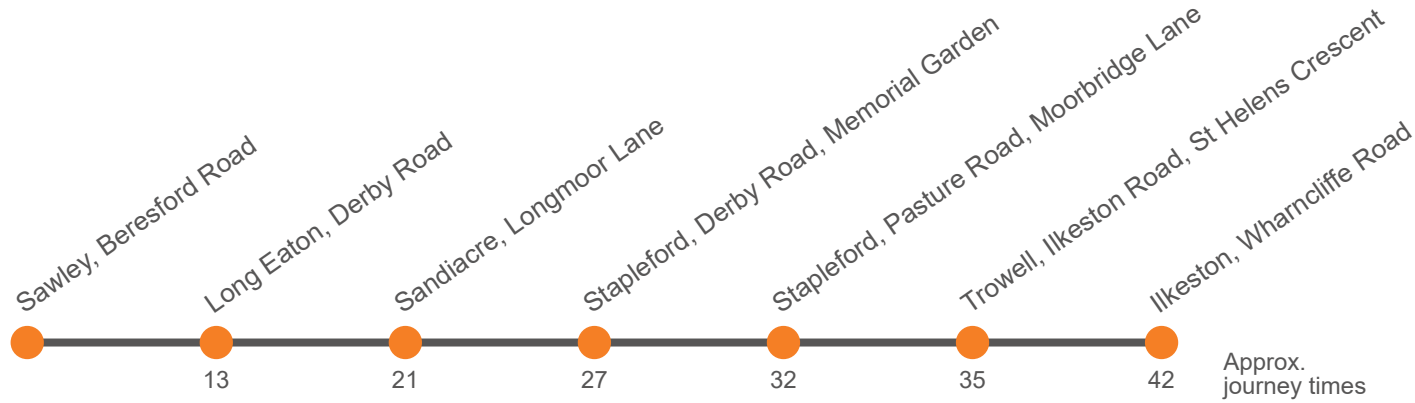

Saturday (continued)

East Midlands Airport, Coach Park, Bay B	1822	...	1855	1920	2000	2100	2200	2300	0000
EM Airport, DHL Cargo West	1826	...	1859	1923	2003	2103	2203	2303	0003
Castle Donnington, Bus Station, Stand A		...							
Castle Donnington, Arundel Avenue	1838	...	1911	1932	2012	2112	2212	2312	0012
Sawley, Beresford Road End	1850	...	1922	1942	2022	2122	2222	2322	0022
Long Eaton, Town Hall	1900	1912	1932	1952	2032	2132	2232	2332	0032
Sandiacre, Dorothy Avenue	1908	1920	1940	2000	2040	2140	2240	2340	0040
Stapleford, Memorial Garden	1911	1923	1943	2003	2043	2143	2243	2343	0043
Stapleford, Pasture Road	1915	1927	1947	2007	2047	2147	2247	2347	0047
Trowell, Ilkeston Road	1918	1930	1950	2010	2050	2150	2250	2350	0050
Wharncliffe Road, Wharncliffe Road	1926	1938	1958	2018	2058	2158	2258	2358	0058