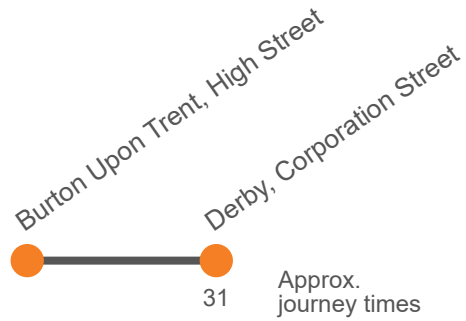

Monday to Friday

Codes

Burton on Trent, High Street Stand 10	0625	0700	0730	0745	0800	0815	0830	0845	0905	0925	0940	0955	1010	1025	1040
Stretton, St Mary's Church															
Derby, Corporation Street Stop J4	0655	0730	0800	0820	0840	0855	0910	0925	0940	0955	1010	1025	1040	1055	1110

Monday to Friday (continued)

Codes

Burton on Trent, High Street Stand 10	1055	then at 10, 25, 40 and 55 mins past the hour until						1655	1710	1730	1745	1800	1815	1830	1850
Stretton, St Mary's Church															
Derby, Corporation Street Stop J4	1125						1730	1745	1805	1820	1835	1850	1905	1925	

Monday to Friday (continued)

Codes

						a	a	a	a	a	a
Burton on Trent, High Street Stand 10	1910	1930	1945	2000	2030	2130	2230	0100	0200	0300	0400
Stretton, St Mary's Church				2005	2035	2135	2235	0105	0205	0305	0405
Derby, Corporation Street Stop J4	1945	2000	2015	2030	2100	2200	2300	0130	0230	0330	0430

a Only runs on Fridays