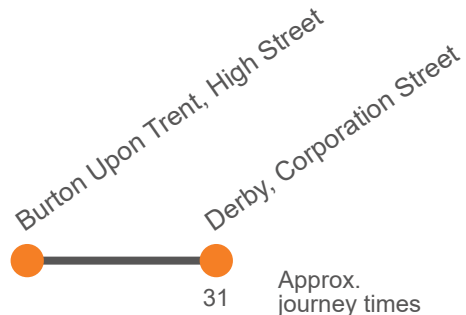

Monday to Friday (continued)

Codes

Burton on Trent, High Street Stand 10	1055	then at 10, 25, 40 and 55 mins past the hour until						1655	1710	1730	1745	1800	1815	1830	1850
Stretton, St Mary's Church															
Derby, Corporation Street Stop J4	1125						1730	1745	1805	1820	1835	1850	1905	1925	

Monday to Friday (continued)

Codes

						a	a	a	a	a	a
Burton on Trent, High Street Stand 10	1910	1930	1945	2000	2030	2130	2230	0100	0200	0300	0400
Stretton, St Mary's Church				2005	2035	2135	2235	0105	0205	0305	0405
Derby, Corporation Street Stop J4	1945	2000	2015	2030	2100	2200	2300	0130	0230	0330	0430

a Only runs on Fridays

Saturday

Burton on Trent, High Street Stand 10	0625	0725	0755	0825	0855	0910	0925	0940	0955	Then at these mins past the hour	10	25	40	55	until	1455
Stretton, St Mary's Church											40	55	10	25		1525
Derby, Corporation Street Stop J4	0655	0755	0825	0855	0925	0940	0955	1010	1025							

Sunday (continued)

Burton on Trent, High Street Stand 10	1730
Derby, Corporation Street Stop J4	1800