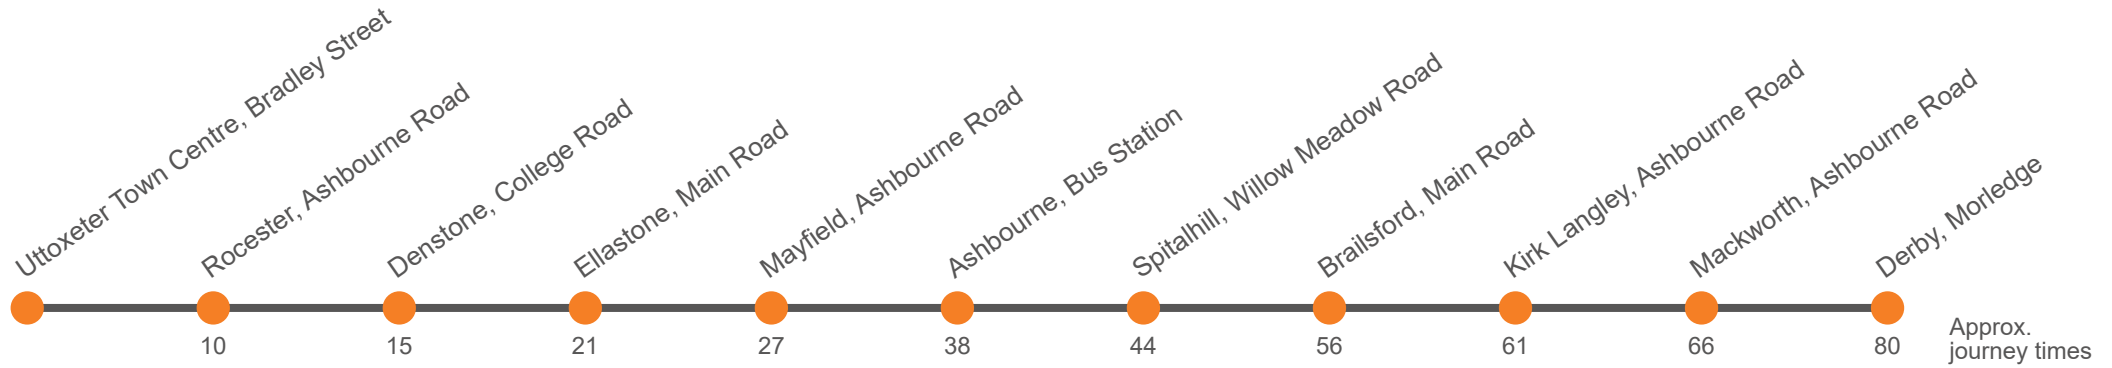

Monday to Friday (continued)

Codes	a		
Uttoxeter, Bus Station, Stand 3	...	...	...
Rocester, Garage	...	...	...
Denstone, The Tavern	...	...	...
Ellastone, Duncombe Arms	...	...	...
Mayfield, Jubilee Square	2230	2330	...
Ashbourne, Clifton Rd opp Lodge Ave			...
Ashbourne, Parkside School			...
Ashbourne Bus Station, Stand 2 <i>arr</i>	2235	2335	...
Ashbourne Bus Station, Stand 2 <i>dep</i>	2240	2340	0020
Spitalhill, Pine Croft	2245	2345	0025
Brailsford, Rose And Crown	2255	2355	0035
Kirk Langley, Ashbourne Rd opp Moor Lane	2259	2359	0039
Mackworth, Radbourne Lane opp Moorgate			
Mackworth, Ashbourne Rd/Radbourn Ln End	2302	0002	0042
Derby Bus Station, Bay 2	2310		
Derby, Corporation Street Stop J4	...	0010	0050

a Only runs on Fridays