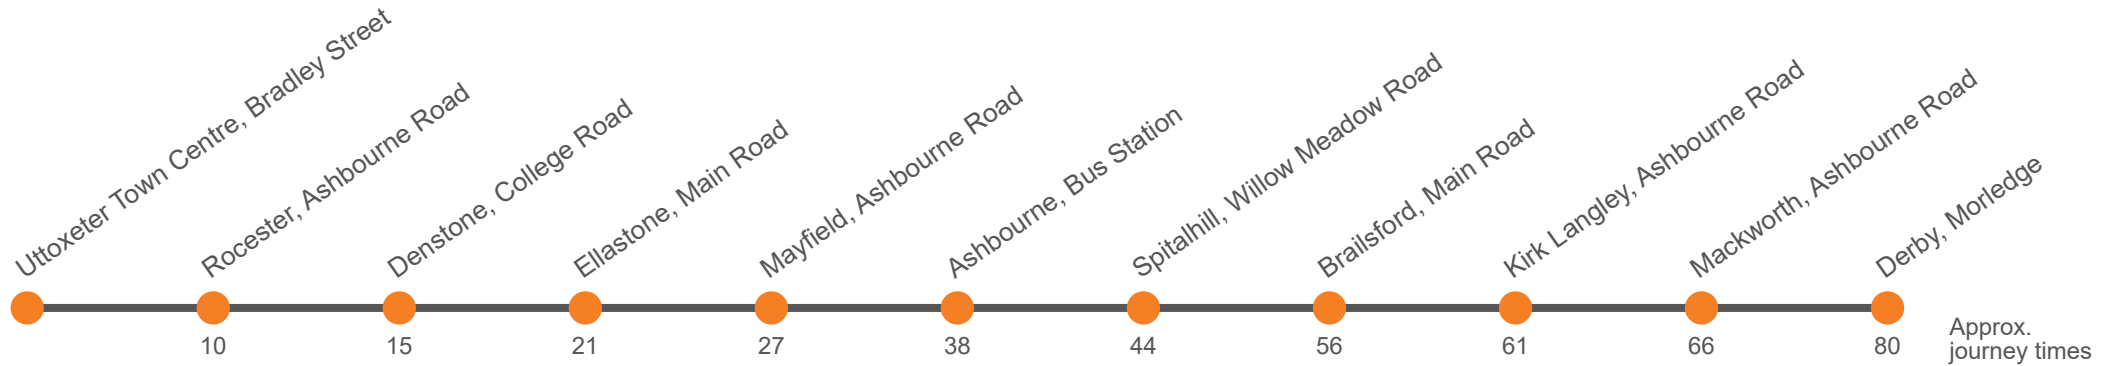

Monday to Friday (continued)

Codes

Uttoxeter, Bus Station, Stand 3	1335	...	1435	...	1535	...	1635	...	1755	...	1855	...	...
Rocester, Garage	1345	...	1445	...	1545	...	1645	...	1805	...	1905	...	...
Denstone, The Tavern	1350	...	1450	...	1550	...	1650	...	1810	...	1910	...	...
Ellastone, Duncombe Arms	1356	...	1456	...	1556	...	1656	...	1816	...	1916	...	...
Mayfield, Jubilee Square	1402	1432	1502	...	1602	1632	1702	1737	1822	1837	1922	2020	2120
Ashbourne, Clifton Rd opp Lodge Ave		1437		...									
Ashbourne, Parkside School				1530									
Ashbourne Bus Station, Stand 2 <i>arr</i>	1410	1440	1510	1535	1610	1640	1710	1745	1830	1845	1930	2025	2125
Ashbourne Bus Station, Stand 2 <i>dep</i>	1415	1445	1515	1540	1615	1645	1715	1745	1830	1900	1930	2030	2130
Spitalhill, Pine Croft	1421		1521	1546	1621		1721		1836		1936	2035	2135
Brailsford, Rose And Crown	1433	1459	1533	1559	1633	1659	1733	1759	1848	1913	1948	2045	2145
Kirk Langley, Ashbourne Rd opp Moor Lane	1438	1504	1538	1604	1638	1704	1738	1804	1853	1918	1953	2049	2149
Mackworth, Radbourne Lane opp Moorgate		1513		1613		1713		1813		1926			
Mackworth, Ashbourne Rd/Radbourn Ln End	1442	1515	1542	1615	1642	1715	1742	1815	1857	1928	1957	2052	2152
Derby Bus Station, Bay 2	1455	1528	1555	1628	1655	1728	1755	1828	1910	1941	2010	2100	2200
Derby, Corporation Street Stop J4	...	...	...	...	...	...	...	...	...	...	...	...	...