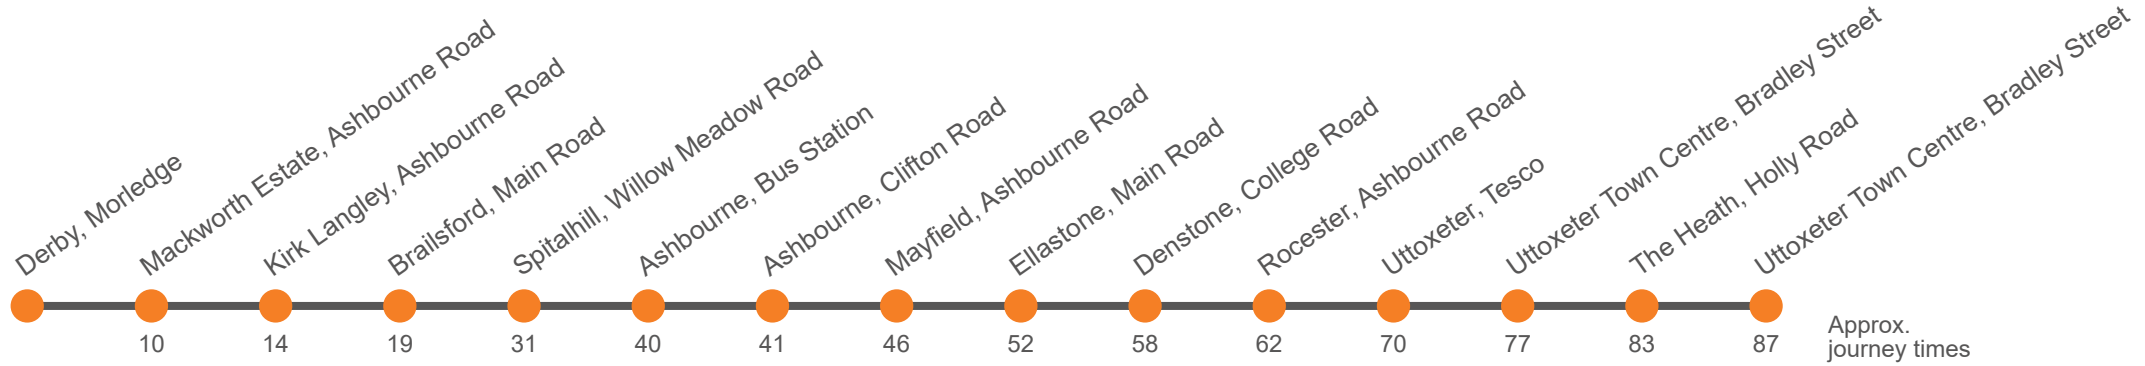

Saturday (continued)

Derby, Corporation Street Stop J4	...	...	...	...	...	...	...	...	...	...	...	...	...	0030
Derby Bus Station, Bay 2	1535	1610	1640	1710	1740	1825	1935	2035	2145	2245	2345			
Mackworth, Ashbourne Rd/Vauxhall Avenue	1545	1625	1655	1725	1755	1840	1944	2044	2154	2254	2354	0039		
Mackworth, Radbourne Lane/Moorgate	1547		1657		1757	1842								
Kirk Langley, Ashbourne Rd/Church Lane	1556	1629	1706	1729	1806	1850	1947	2047	2157	2257	2357	0042		
Brailsford, Rose And Crown	1601	1634	1711	1734	1811	1855	1951	2051	2201	2301	0001	0046		
Spitahill, Pine Croft		1646		1746		1906	2001	2101	2211	2311	0011	0056		
Ashbourne Bus Station, Stand 1 <i>arr</i>	1615	1652	1725	1752	1825	1910	2005	2105	2215	2315	0015	0100		
Ashbourne Bus Station, Stand 1 <i>dep</i>	1615	1655	1725	1755	1825	1910	2010	2110	2220	2320	...	...		
Ashbourne, Clifton Rd/Lodge Avenue	1616	1656	1726	1756	1826	1911	2011	2111	2221	2321	...	...		
Mayfield, Jubilee Square	1621	1701	1731	1801	1831	1916	2015	2115	2225	2325	...	...		
Ellastone, Duncombe Arms	...	1707	...	1807	...	...	...	...	...	...	...	...		
Denstone, The Tavern	...	1713	...	1813	...	...	...	...	...	...	...	...		
Rocester, Garage	...	1727	...	1827	...	...	...	...	...	...	...	...		
Uttoxeter, Tesco	...	1735	...	1835	...	...	...	...	...	...	...	...		
Uttoxeter, Bus Station, Stand 3	...	1740	...	1840	...	...	...	...	...	...	...	...		
The Heath, Hawthornden Avenue	...	1746	...	1846	...	...	...	...	...	...	...	...		
Uttoxeter, Bus Station, Stand 3	...	1750	...	1850	...	...	...	...	...	...	...	...