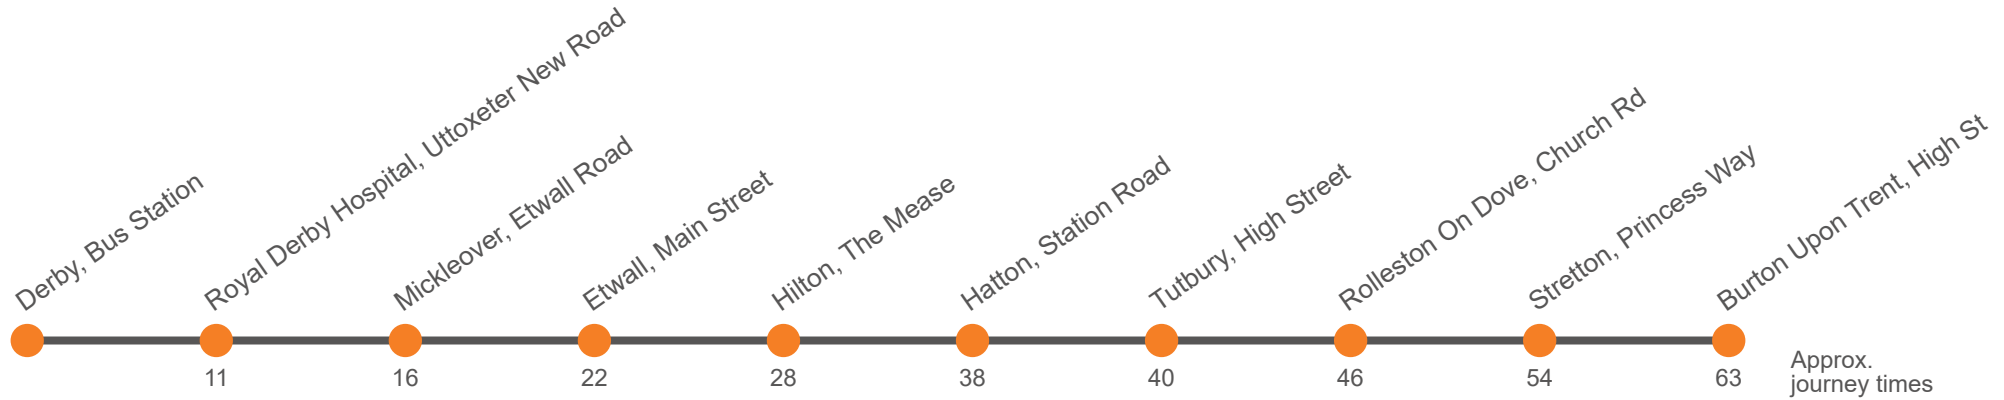

Sunday

Derby, Bus Station, Bay 4	...	0755	0855	1005		05		1505	1605	1705	1815	1915	2115	2315
Derby, Corporation Street Stop J4	0640													
Royal Derby Hospital, Uttoxeter New Road	0649	0804	0905	1015		15		1515	1615	1715	1825	1925	2125	2325
Mickleover, The Square	0653	0808	0909	1019		19		1519	1619	1719	1829	1929	2129	2329
Etwall, Spread Eagle	0658	0813	0915	1025	Then	25		1525	1625	1725	1835	1935	2135	2335
Hilton, The Mease/Foss Road	0705	0820	0922	1032	at	32		1532	1632	1732	1841	1941	2141	2340
Hatton, Railway Station	0713	0828	0932	1042	these	42	until	1542	1641	1741	1849	1949	2149	2347
Tutbury, High Street	0715	0830	0934	1044	mins	44		1544	1643	1743	1851	1951	2151	2349
Rolleston On Dove, Spread Eagle Inn Ph	0721	0836	0940	1050	past	50		1550	1649	1749	1856	1956	2156	2354
Stretton, Britannia Drive	0729	0844	0948	1058	the	58		1558	1656	1756	1903	2003	2203	0000
Burton on Trent, Bargates	0734	0849	0953	1103	hour	03		1603	1701	1801	1908	2008	2208	0005
Burton on Trent, High Street Stand 11	0736	0851	0957	1107		07		1607	1705	1805	1910	2010	2210	0007
Burton, Railway Station Stand S2	...	...	...	...		...		...	...	...	...	...	...	0009