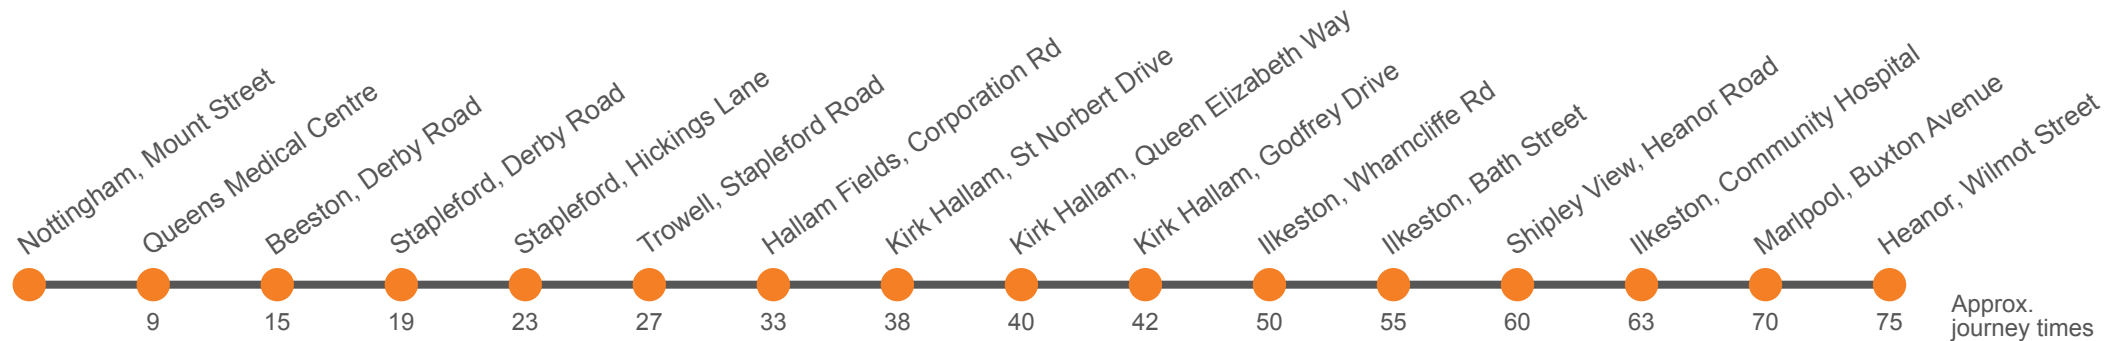

Monday to Friday (continued)

Marlpool, Sunningdale Avenue
Nottingham, Mount Street, Stop X	2033	2123	2223	2323
Queens Medical Centre	2042	2132	2232	2332
Beeston, Derby Road	2046	2136	2236	2336
Stapleford, Derby Road	2049	2139	2239	2339
Stapleford, Hickings Lane	2053	2143	2243	2343
Trowell, Stapleford Road	2057	2147	2247	2347
Hallam Fields, Corporation Road	2103	2153	2253	2353
Kirk Hallam, St Norbert Drive	2108	2158	2258	2358
Kirk Hallam, Queen Elizabeth Way	2109	2159	2259	2359
Kirk Hallam, Godfrey Drive	2111	2201	2301	0001
Ilkeston, Wharncliffe Road, Stop C	2118	2208	2308	0008
Ilkeston, Bath Street, Stop L	2122	2212	2312	0012
Shipleigh View, Heanor Road	2126	2216	2316	0016
Ilkeston, Community Hospital				
Marlpool, Buxton Avenue	2134	2224	2324	0024
Heanor, Wilmot Street, Stop 4	2141	2231	2331	0031

Saturday (continued)

Marlpool, Sunningdale Avenue
Nottingham, Mount Street, Stop X	2223	2323
Queens Medical Centre	2232	2332
Beeston, Derby Road	2236	2336
Stapleford, Derby Road	2239	2339
Stapleford, Hickings Lane	2243	2343
Trowell, Stapleford Road	2247	2347
Hallam Fields, Corporation Road	2253	2353
Kirk Hallam, St Norbert Drive	2258	2358
Kirk Hallam, Queen Elizabeth Way	2259	2359
Kirk Hallam, Godfrey Drive	2301	0001
Ilkeston, Wharncliffe Road, Stop C	2308	0008
Ilkeston, Bath Street, Stop L	2312	0012
Shiple View, Heanor Road	2316	0016
Ilkeston, Community Hospital		
Marlpool, Buxton Avenue	2324	0024
Heanor, Wilmot Street, Stop 4	2331	0031