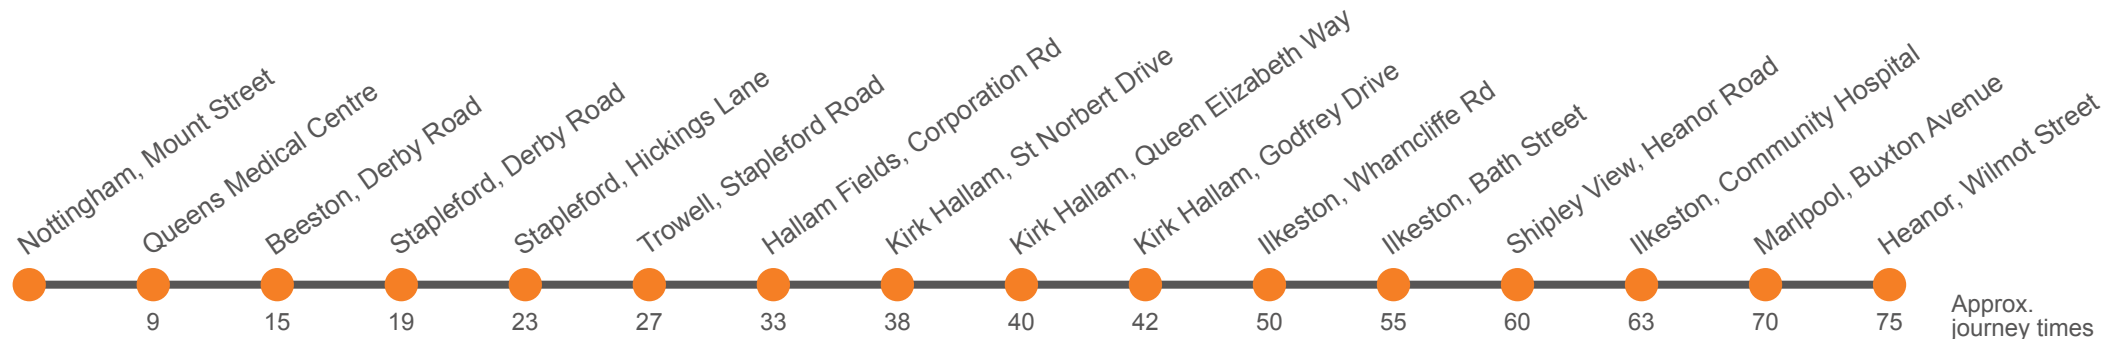

Monday to Friday

Marlpool, Sunningdale Avenue	...	0840	...	...	...	...	...	...	...	...	...	...	...	...	...
Nottingham, Mount Street, Stop X	0701		0831	0936	1036	1136	1236	1336	1436	1536	1641	1741	1843	1938	
Queens Medical Centre	0711		0842	0946	1046	1146	1246	1346	1441	1547	1652	1752	1852	1947	
Beeston, Derby Road	0716		0850	0951	1051	1151	1251	1351	1446	1555	1700	1800	1856	1951	
Stapleford, Derby Road	0720		0855	0955	1055	1155	1255	1355	1450	1559	1705	1804	1859	1954	
Stapleford, Hickings Lane	0724		0859	0959	1059	1159	1259	1359	1454	1603	1709	1808	1903	1958	
Trowell, Stapleford Road	0728		0903	1003	1103	1203	1303	1403	1458	1607	1713	1812	1907	2002	
Hallam Fields, Corporation Road	0735		0910	1010	1110	1210	1310	1410	1502	1614	1720	1819	1913	2008	
Kirk Hallam, St Norbert Drive	0740		0915	1015	1115	1215	1315	1415	1507	1619	1725	1824	1918	2013	
Kirk Hallam, Queen Elizabeth Way	0742		0917	1017	1117	1217	1317	1417	1509	1621	1727	1826	1919	2014	
Kirk Hallam, Godfrey Drive	0744		0919	1019	1119	1219	1319	1419	1511	1623	1729	1828	1921	2016	
Ilkeston, Wharncliffe Road, Stop C	0752		0927	1027	1127	1227	1327	1427	1519	1632	1742	1837	1928	2023	
Ilkeston, Bath Street, Stop L	0757		0932	1032	1132	1232	1332	1432	1524	1637	1747	1842	1932	2027	
Shipleigh View, Heanor Road	0802		0937	1037	1137	1237	1337	1437	1529	1642	1752	1847	1936	2031	
Ilkeston, Community Hospital	0805		0940	1040	1140	1240	1340	1440	1532	1645	1755	1850	1939	2034	
Marlpool, Buxton Avenue	0812	0842	0947	1047	1147	1247	1347	1447	1547	1652	1802	1857	1944	2039	
Heanor, Wilmot Street, Stop 4	0821	0851	0951	1051	1151	1251	1351	1451	1551	1656	1806	1906	1951	2046