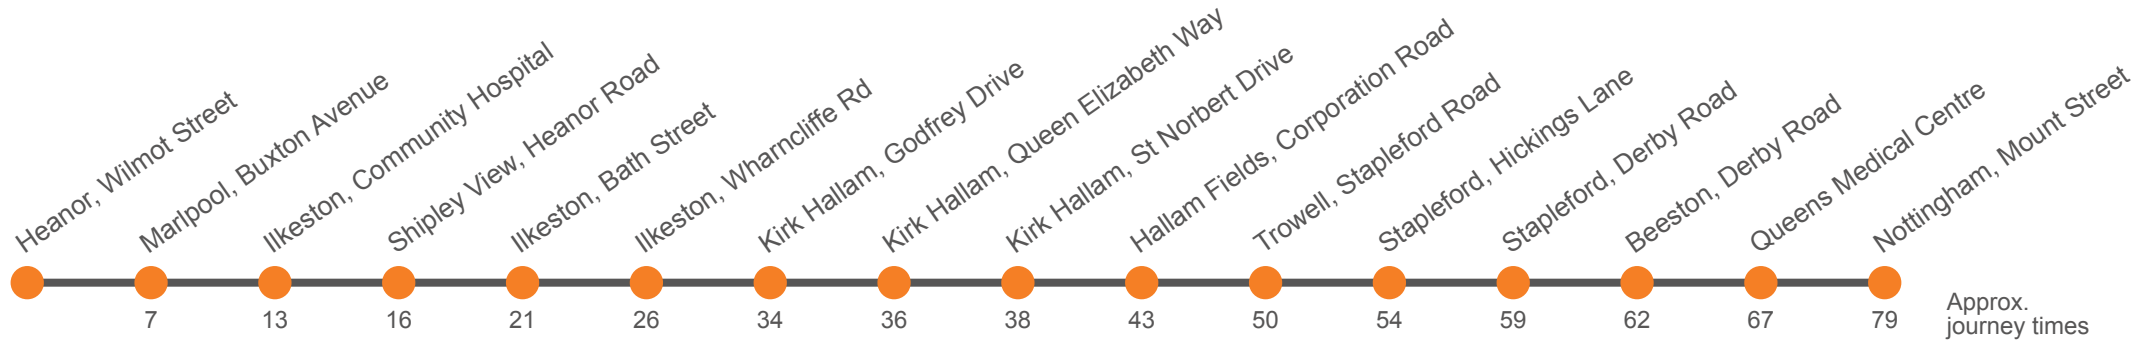

Monday to Friday (continued)

Heanor, Wilmot Street, Stop 5	2105	2205	2305
Marlpool, Buxton Avenue	2112	2212	2312
Ilkeston, Community Hospital			
Shiple View, Heanor Road	2120	2220	2320
Ilkeston, Bath Street, Stop N	2124	2224	2324
Ilkeston, Wharncliffe Road, Stop F	2127	2227	2327
Kirk Hallem, Godfrey Drive	2135	2235	2335
Kirk Hallem, Queen Elizabeth Way	2137	2237	2337
Kirk Hallam, St Norbert Drive	2138	2238	2338
Hallam Fields, Corporation Road	2143	2243	2343
Trowell, Stapleford Road	2148	2248	...
Stapleford, Hickings Lane	2152	2252	...
Stapleford, Derby Road	2156	2256	...
Beeston, Derby Road	2158	2258	...
Queens Medical Centre	2202	2302	...
Nottingham, Mount Street, Stop X	2213	2313	...