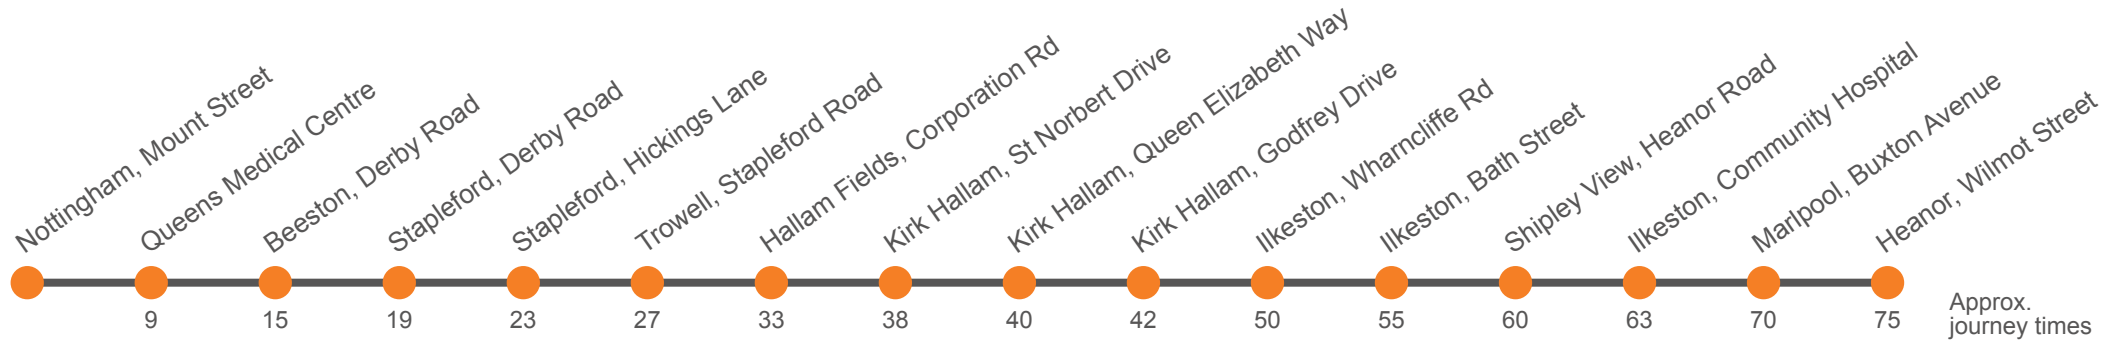

Monday to Friday (continued)

Marlpool, Sunningdale Avenue
Nottingham, Mount Street, Stop X	2033	2123	2223	2323
Queens Medical Centre	2042	2132	2232	2332
Beeston, Derby Road	2046	2136	2236	2336
Stapleford, Derby Road	2049	2139	2239	2339
Stapleford, Hickings Lane	2053	2143	2243	2343
Trowell, Stapleford Road	2057	2147	2247	2347
Hallam Fields, Corporation Road	2103	2153	2253	2353
Kirk Hallam, St Norbert Drive	2108	2158	2258	2358
Kirk Hallam, Queen Elizabeth Way	2109	2159	2259	2359
Kirk Hallam, Godfrey Drive	2111	2201	2301	0001
Ilkeston, Wharncliffe Road, Stop C	2118	2208	2308	0008
Ilkeston, Bath Street, Stop L	2122	2212	2312	0012
Shipleigh View, Heanor Road	2126	2216	2316	0016
Ilkeston, Community Hospital				
Marlpool, Buxton Avenue	2134	2224	2324	0024
Heanor, Wilmot Street, Stop 4	2141	2231	2331	0031

Saturday (continued)

Marlpool, Sunningdale Avenue
Nottingham, Mount Street, Stop X	2223	2323
Queens Medical Centre	2232	2332
Beeston, Derby Road	2236	2336
Stapleford, Derby Road	2239	2339
Stapleford, Hickings Lane	2243	2343
Trowell, Stapleford Road	2247	2347
Hallam Fields, Corporation Road	2253	2353
Kirk Hallam, St Norbert Drive	2258	2358
Kirk Hallam, Queen Elizabeth Way	2259	2359
Kirk Hallam, Godfrey Drive	2301	0001
Ilkeston, Wharncliffe Road, Stop C	2308	0008
Ilkeston, Bath Street, Stop L	2312	0012
Shiple View, Heanor Road	2316	0016
Ilkeston, Community Hospital		
Marlpool, Buxton Avenue	2324	0024
Heanor, Wilmot Street, Stop 4	2331	0031