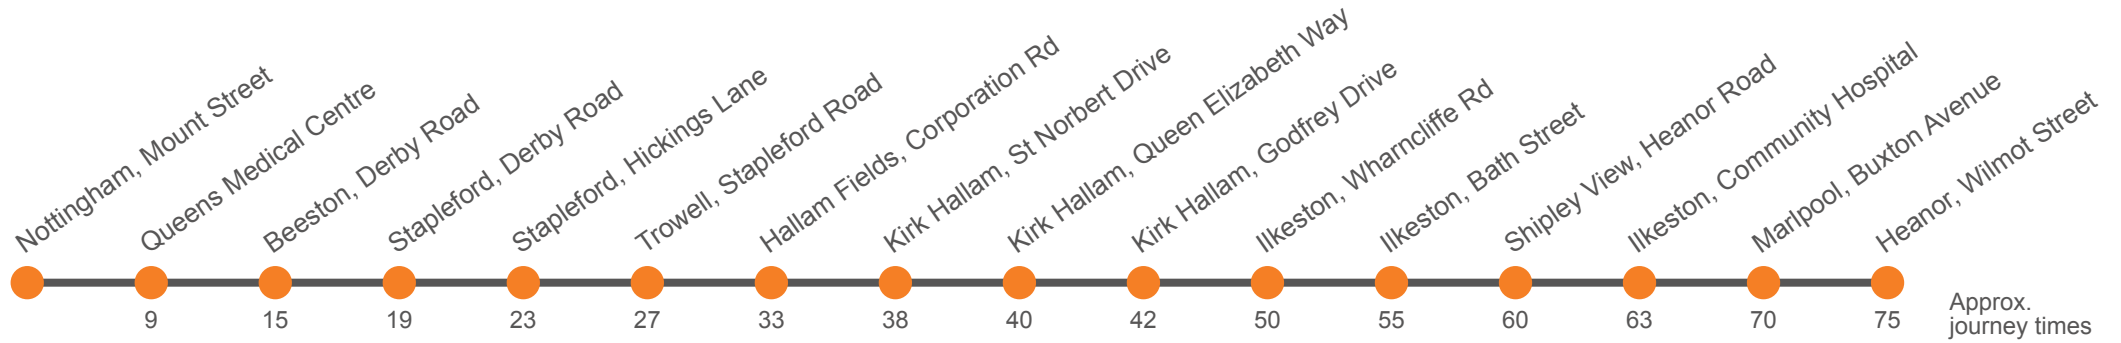

Monday to Friday (continued)

Marlpool, Sunningdale Avenue
Nottingham, Mount Street, Stop X	2033	2123	2223	2323
Queens Medical Centre	2042	2132	2232	2332
Beeston, Derby Road	2046	2136	2236	2336
Stapleford, Derby Road	2049	2139	2239	2339
Stapleford, Hickings Lane	2053	2143	2243	2343
Trowell, Stapleford Road	2057	2147	2247	2347
Hallam Fields, Corporation Road	2103	2153	2253	2353
Kirk Hallam, St Norbert Drive	2108	2158	2258	2358
Kirk Hallam, Queen Elizabeth Way	2109	2159	2259	2359
Kirk Hallam, Godfrey Drive	2111	2201	2301	0001
Ilkeston, Wharncliffe Road, Stop C	2118	2208	2308	0008
Ilkeston, Bath Street, Stop L	2122	2212	2312	0012
Shipleigh View, Heanor Road	2126	2216	2316	0016
Ilkeston, Community Hospital				
Marlpool, Buxton Avenue	2134	2224	2324	0024
Heanor, Wilmot Street, Stop 4	2141	2231	2331	0031

Saturday (continued)

Marlpool, Sunningdale Avenue
Nottingham, Mount Street, Stop X	2223	2323
Queens Medical Centre	2232	2332
Beeston, Derby Road	2236	2336
Stapleford, Derby Road	2239	2339
Stapleford, Hickings Lane	2243	2343
Trowell, Stapleford Road	2247	2347
Hallam Fields, Corporation Road	2253	2353
Kirk Hallam, St Norbert Drive	2258	2358
Kirk Hallam, Queen Elizabeth Way	2259	2359
Kirk Hallam, Godfrey Drive	2301	0001
Ilkeston, Wharncliffe Road, Stop C	2308	0008
Ilkeston, Bath Street, Stop L	2312	0012
Shiple View, Heanor Road	2316	0016
Ilkeston, Community Hospital		
Marlpool, Buxton Avenue	2324	0024
Heanor, Wilmot Street, Stop 4	2331	0031