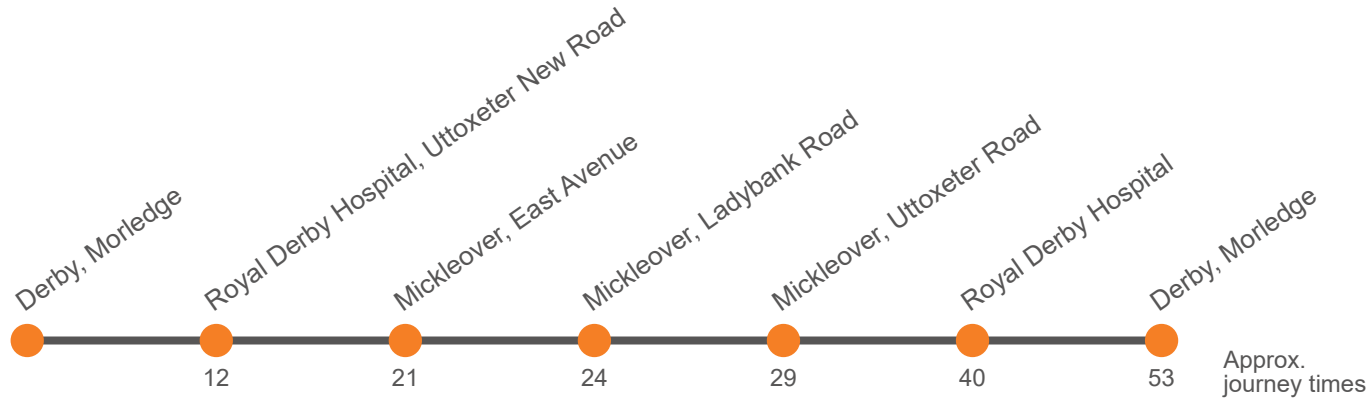

Saturday (continued)

Derby, Bus Station, Bay 21	1100	1115	1130	1145	Then at these mins past the hour	00	15	30	45	until	1400	1415	1430	1445	1500
Royal Derby Hospital, Uttoxeter New Road	1113	1128	1143	1158		13	28	43	58		1413	1428	1443	1458	1513
Mickleover, East Avenue adj Station Road	1122	1137	1152	1207		22	37	52	07		1422	1437	1452	1507	1522
Mickleover, Ladybank Road Shops	1125	1140	1155	1210		25	40	55	10		1425	1440	1455	1510	1525
Mickleover Tesco	1130	1145	1200	1215		30	45	00	15		1430	1445	1500	1515	1530
Royal Derby Hospital	1141	1156	1211	1226		41	56	11	26		1441	1456	1511	1526	1541
Derby, Bus Station, Bay 21	1154	1209	1224	1239		54	09	24	39		1454	1509	1524	1539	1554

Saturday (continued)

Derby, Bus Station, Bay 21	1520	1540	1600	1620	1640	1700	1720	1740	1800	1830	1900	1930	2000
Royal Derby Hospital, Uttoxeter New Road	1533	1553	1613	1633	1653	1713	1733	1753	1813	1843	1913	1941	2011
Mickleover, East Avenue adj Station Road	1542	1602	1622	1642	1702	1722	1742	1802	1822	1852	1922	1948	2018
Mickleover, Ladybank Road Shops	1545	1605	1625	1645	1705	1725	1745	1805	1825	1855	1925	1951	2021
Mickleover Tesco	1550	1610	1630	1650	1710	1730	1750	1810	1830	1900	1930	1956	2026
Royal Derby Hospital	1601	1621	1641	1701	1721	1741	1801	1821	1841	1911	1941	2004	2034
Derby, Bus Station, Bay 21	1614	1634	1654	1714	1734	1754	1814	1834	1854	1924	1954	2014	2044

Saturday (continued)

Derby, Bus Station, Bay 21	2030	2100	2200	2300
Royal Derby Hospital, Uttoxeter New Road	2041	2111	2211	2311
Mickleover, East Avenue adj Station Road	2048	2118	2218	2318
Mickleover, Ladybank Road Shops	2051	2121	2221	2321
Mickleover Tesco	2056	2126	2226	2326
Royal Derby Hospital	2104	2134	2234	2334
Derby, Bus Station, Bay 21	2114	2144	2244	2344