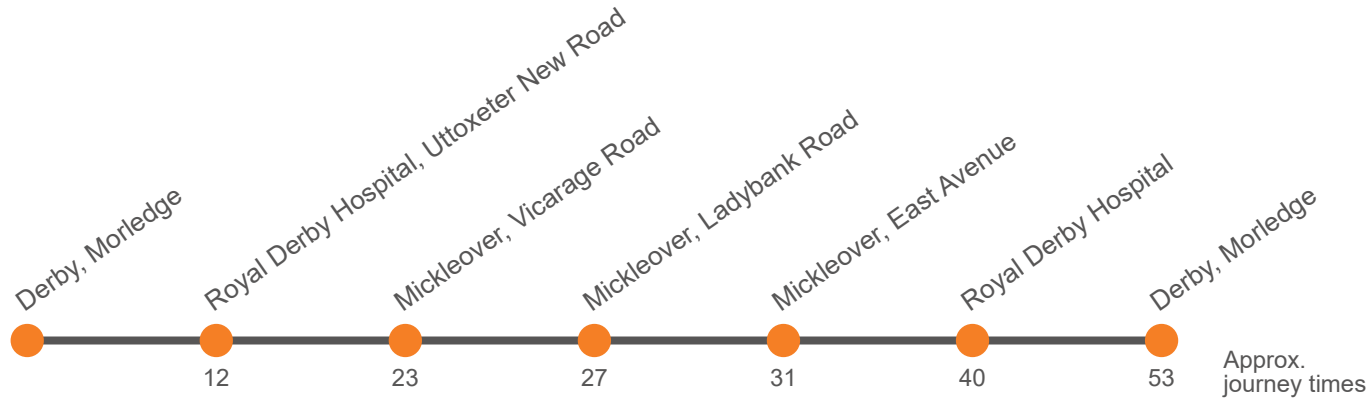

Saturday (continued)

Derby, Corporation Street Stop C9
Derby Bus Station, Bay 20	1610	1630	1650	1710	1730	1750	1815	1845	1915	1945	2015	2045	2130
Royal Derby Hospital, Uttoxeter New Road	1623	1643	1703	1723	1743	1803	1828	1858	1928	1956	2026	2056	2141
Mickleover, Vicarage Road	1633	1653	1713	1733	1753	1813	1838	1908	1938	2005	2035	2105	2150
Mickleover, opposite Ladybank Rd Shops	1638	1658	1718	1738	1758	1818	1843	1913	1943	2009	2039	2109	2154
Mickleover, East Avenue adj Bonsall Drive	1642	1702	1722	1742	1802	1822	1847	1917	1947	2012	2042	2112	2157
Royal Derby Hospital	1651	1711	1731	1751	1811	1831	1856	1926	1956	2019	2049	2119	2204
Derby Bus Station, Bay 20	1704	1724	1744	1804	1824	1844	1909	1939	2007	2029	2059	2129	2214

Saturday (continued)

Derby, Corporation Street Stop C9	...
Derby Bus Station, Bay 20	2230
Royal Derby Hospital, Uttoxeter New Road	2241
Mickleover, Vicarage Road	2250
Mickleover, opposite Ladybank Rd Shops	2254
Mickleover, East Avenue adj Bonsall Drive	2257
Royal Derby Hospital	2304
Derby Bus Station, Bay 20	2314

Sunday

Derby, Corporation Street Stop C9	...	0725		
Derby Bus Station, Bay 20	...	0825	0910	0945	1015	1045	Then at these mins past the hour	15	45	until	1545	1615	1645	
Royal Derby Hospital, Uttoxeter New Road	...	0736	0838	0923	0958	1028		1058	28		58	1558	1628	1658
Mickleover, Vicarage Road	...	0745	0847	0932	1008	1038		1108	38		08	1608	1638	1708
Mickleover, opposite Ladybank Rd Shops	...	0749	0851	0936	1013	1043		1113	43		13	1613	1643	1713
Mickleover, East Avenue adj Bonsall Drive	...	0752	0854	0939	1016	1046		1116	46		16	1616	1646	1716
Royal Derby Hospital	0713	0759	0903	0948	1024	1054		1124	54		24	1624	1654	1724
Derby Bus Station, Bay 20	...	0809	0915	1001	1037	1107		1137	07		37	1637	1707	1737
Derby, Corporation Street Stop C9	0723	