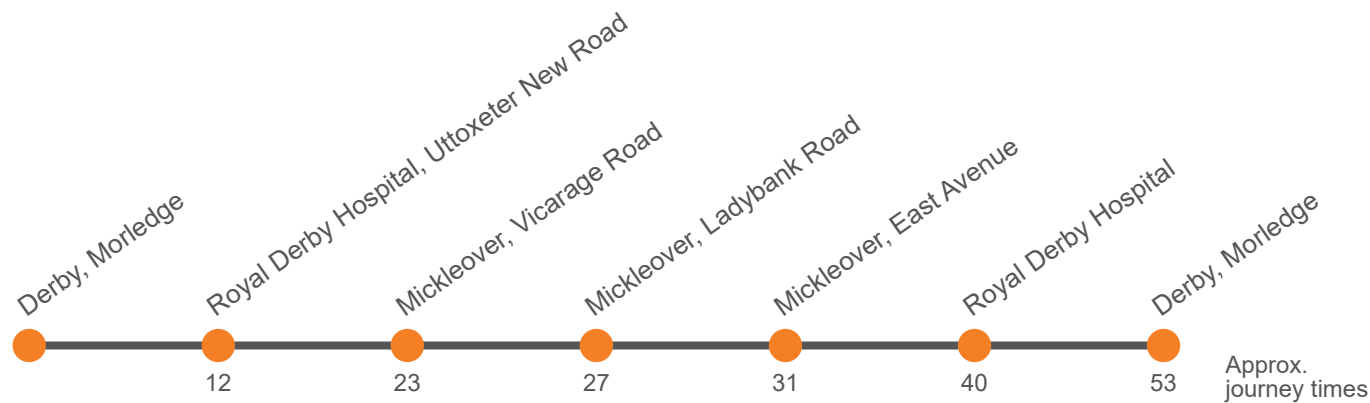

Sunday (continued)

Derby, Bus Station, Bay 21	2000	2100	2200	2300
Royal Derby Hospital, Uttoxeter New Road	2011	2111	2211	2311
Mickleover, East Avenue adj Station Road	2018	2118	2218	2318
Mickleover, Ladybank Road Shops	2021	2121	2221	2321
Mickleover Tesco	2026	2126	2226	2326
Royal Derby Hospital	2034	2134	2234	2334
Derby, Bus Station, Bay 21	2044	2144	2244	
Derby, Corporation Street Stop C9	2344

Monday to Friday (continued)

Derby, Corporation Street Stop C9
Derby Bus Station, Bay 20	1438	1453	1510	1530	1550	1610	1630	1650	1710	1730	1750	1815	1845
Royal Derby Hospital, Uttoxeter New Road	1454	1509	1526	1546	1606	1626	1646	1706	1726	1746	1805	1828	1858
Mickleover, Vicarage Road	1508	1523	1540	1600	1620	1640	1700	1720	1738	1758	1817	1838	1908
Mickleover, opposite Ladybank Rd Shops	1513	1528	1545	1605	1625	1645	1705	1725	1743	1803	1822	1843	1913
Mickleover, East Avenue adj Bonsall Drive	1517	1532	1549	1609	1629	1649	1709	1729	1747	1807	1826	1847	1917
Royal Derby Hospital	1528	1543	1600	1620	1640	1658	1718	1738	1757	1816	1835	1856	1926
Derby Bus Station, Bay 20	1544	1559	1616	1636	1656	1714	1734	1754	1810	1829	1847	1909	1939