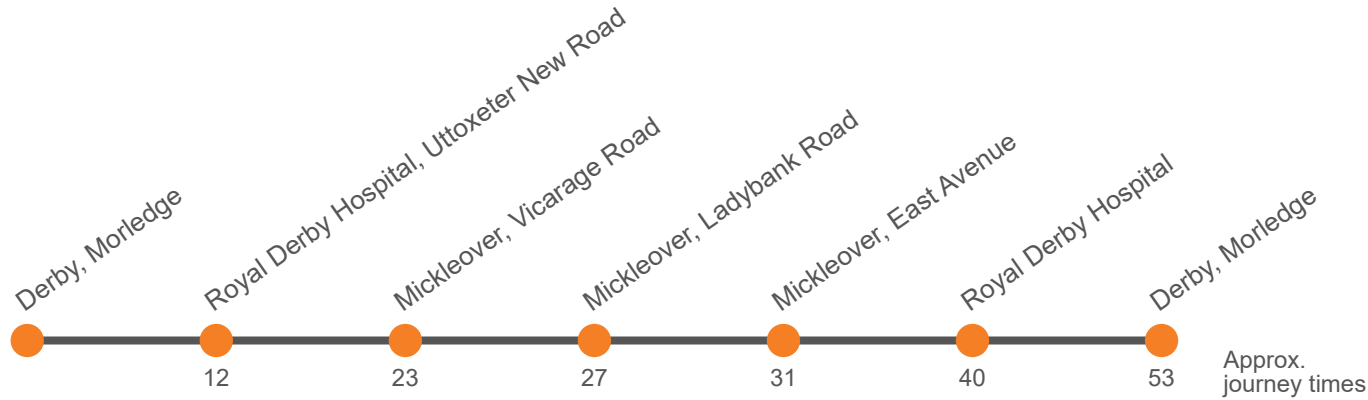

Saturday (continued)

Derby, Bus Station, Bay 21	1520	1540	1600	1620	1640	1700	1720	1740	1800	1830	1900	1930	2000
Royal Derby Hospital, Uttoxeter New Road	1533	1553	1613	1633	1653	1713	1733	1753	1813	1843	1913	1941	2011
Mickleover, East Avenue adj Station Road	1542	1602	1622	1642	1702	1722	1742	1802	1822	1852	1922	1948	2018
Mickleover, Ladybank Road Shops	1545	1605	1625	1645	1705	1725	1745	1805	1825	1855	1925	1951	2021
Mickleover Tesco	1550	1610	1630	1650	1710	1730	1750	1810	1830	1900	1930	1956	2026
Royal Derby Hospital	1601	1621	1641	1701	1721	1741	1801	1821	1841	1911	1941	2004	2034
Derby, Bus Station, Bay 21	1614	1634	1654	1714	1734	1754	1814	1834	1854	1924	1954	2014	2044

Saturday (continued)

Derby, Bus Station, Bay 21	2030	2100	2200	2300
Royal Derby Hospital, Uttoxeter New Road	2041	2111	2211	2311
Mickleover, East Avenue adj Station Road	2048	2118	2218	2318
Mickleover, Ladybank Road Shops	2051	2121	2221	2321
Mickleover Tesco	2056	2126	2226	2326
Royal Derby Hospital	2104	2134	2234	2334
Derby, Bus Station, Bay 21	2114	2144	2244	2344

Sunday (continued)

Derby, Bus Station, Bay 21	2000	2100	2200	2300
Royal Derby Hospital, Uttoxeter New Road	2011	2111	2211	2311
Mickleover, East Avenue adj Station Road	2018	2118	2218	2318
Mickleover, Ladybank Road Shops	2021	2121	2221	2321
Mickleover Tesco	2026	2126	2226	2326
Royal Derby Hospital	2034	2134	2234	2334
Derby, Bus Station, Bay 21	2044	2144	2244	
Derby, Corporation Street Stop C9	2344