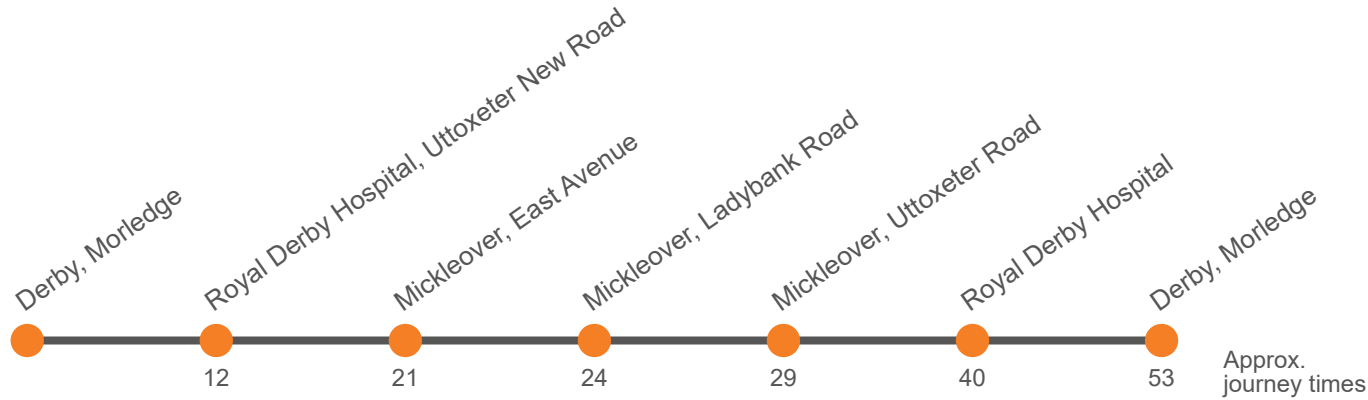

Monday to Friday (continued)

Derby, Corporation Street Stop C9
Derby, Bus Station, Bay 21	1430	1445	1500	1520	1540	1600	1620	1640	1700	1720	1740	1800	1830
Royal Derby Hospital, Uttoxeter New Road	1446	1501	1516	1536	1556	1616	1636	1656	1716	1736	1756	1813	1843
Mickleover, East Avenue adj Station Road	1456	1512	1528	1548	1608	1628	1647	1707	1727	1747	1805	1822	1852
Mickleover, Ladybank Road Shops	1459	1516	1532	1552	1612	1632	1651	1711	1731	1751	1809	1825	1855
Mickleover Tesco	1504	1521	1538	1558	1618	1638	1657	1717	1737	1756	1814	1830	1900
Royal Derby Hospital	1518	1535	1550	1610	1630	1650	1708	1728	1748	1807	1825	1841	1911
Derby, Bus Station, Bay 21	1534	1551	1606	1626	1646	1706	1724	1744	1804	1820	1838	1854	1924

Monday to Friday (continued)

Derby, Corporation Street Stop C9
Derby, Bus Station, Bay 21	1900	1930	2000	2030	2100	2200	2300
Royal Derby Hospital, Uttoxeter New Road	1913	1941	2011	2041	2111	2211	2311
Mickleover, East Avenue adj Station Road	1922	1948	2018	2048	2118	2218	2318
Mickleover, Ladybank Road Shops	1925	1951	2021	2051	2121	2221	2321
Mickleover Tesco	1930	1956	2026	2056	2126	2226	2326
Royal Derby Hospital	1941	2004	2034	2104	2134	2234	2334
Derby, Bus Station, Bay 21	1954	2014	2044	2114	2144	2244	2344