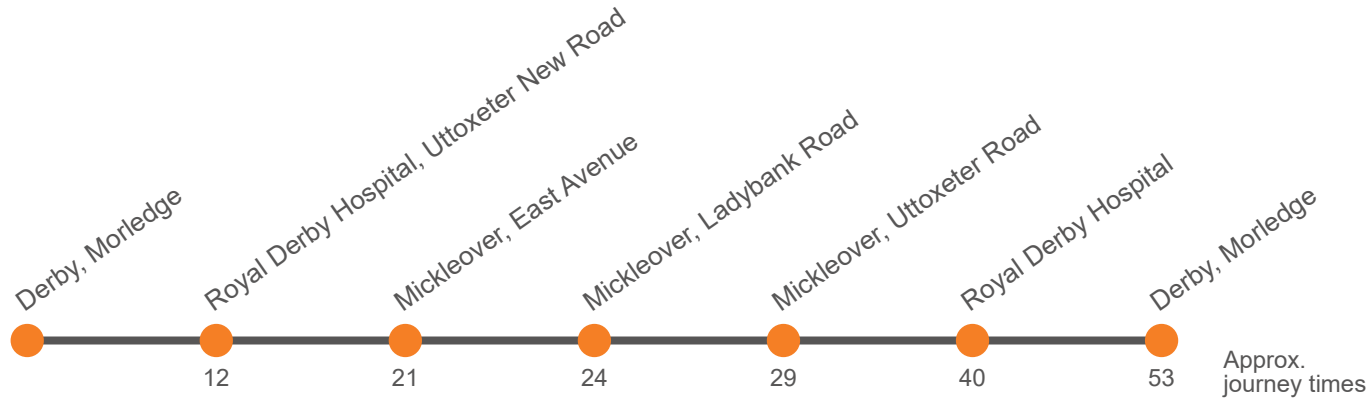

Saturday (continued)

Derby, Bus Station, Bay 21	1520	1540	1600	1620	1640	1700	1720	1740	1800	1830	1900	1930	2000
Royal Derby Hospital, Uttoxeter New Road	1533	1553	1613	1633	1653	1713	1733	1753	1813	1843	1913	1941	2011
Mickleover, East Avenue adj Station Road	1542	1602	1622	1642	1702	1722	1742	1802	1822	1852	1922	1948	2018
Mickleover, Ladybank Road Shops	1545	1605	1625	1645	1705	1725	1745	1805	1825	1855	1925	1951	2021
Mickleover Tesco	1550	1610	1630	1650	1710	1730	1750	1810	1830	1900	1930	1956	2026
Royal Derby Hospital	1601	1621	1641	1701	1721	1741	1801	1821	1841	1911	1941	2004	2034
Derby, Bus Station, Bay 21	1614	1634	1654	1714	1734	1754	1814	1834	1854	1924	1954	2014	2044

Saturday (continued)

Derby, Bus Station, Bay 21	2030	2100	2200	2300
Royal Derby Hospital, Uttoxeter New Road	2041	2111	2211	2311
Mickleover, East Avenue adj Station Road	2048	2118	2218	2318
Mickleover, Ladybank Road Shops	2051	2121	2221	2321
Mickleover Tesco	2056	2126	2226	2326
Royal Derby Hospital	2104	2134	2234	2334
Derby, Bus Station, Bay 21	2114	2144	2244	2344