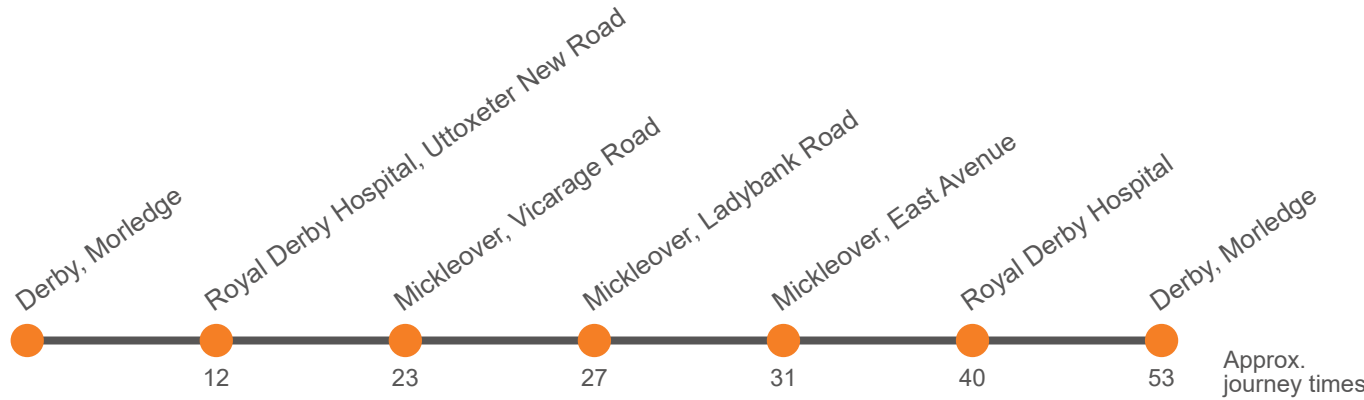

Monday to Friday (continued)

Derby, Corporation Street Stop C9	...	...	...		...	...	...	...		...	...	...	...	...	...
Derby Bus Station, Bay 20	0923	0938	0953	Then at these mins past the hour	08	23	38	53	until	1308	1323	1338	1353	1408	1423
Royal Derby Hospital, Uttoxeter New Road	0936	0951	1006		21	36	51	06		1321	1336	1351	1406	1421	1436
Mickleover, Vicarage Road	0946	1001	1016		31	46	01	16		1331	1346	1401	1416	1431	1446
Mickleover, opposite Ladybank Rd Shops	0951	1006	1021		36	51	06	21		1336	1351	1406	1421	1436	1451
Mickleover, East Avenue adj Bonsall Drive	0955	1010	1025		40	55	10	25		1340	1355	1410	1425	1440	1455
Royal Derby Hospital	1004	1019	1034		49	04	19	34		1349	1404	1419	1434	1449	1504
Derby Bus Station, Bay 20	1017	1032	1047		02	17	32	47		1402	1417	1432	1447	1502	1517

Monday to Friday (continued)

Derby, Corporation Street Stop C9	...	...	...	...	...	...	...	...	...	...	...	...	...
Derby Bus Station, Bay 20	1438	1453	1510	1530	1550	1610	1630	1650	1710	1730	1750	1815	1845
Royal Derby Hospital, Uttoxeter New Road	1454	1509	1526	1546	1606	1626	1646	1706	1726	1746	1805	1828	1858
Mickleover, Vicarage Road	1508	1523	1540	1600	1620	1640	1700	1720	1738	1758	1817	1838	1908
Mickleover, opposite Ladybank Rd Shops	1513	1528	1545	1605	1625	1645	1705	1725	1743	1803	1822	1843	1913
Mickleover, East Avenue adj Bonsall Drive	1517	1532	1549	1609	1629	1649	1709	1729	1747	1807	1826	1847	1917
Royal Derby Hospital	1528	1543	1600	1620	1640	1658	1718	1738	1757	1816	1835	1856	1926
Derby Bus Station, Bay 20	1544	1559	1616	1636	1656	1714	1734	1754	1810	1829	1847	1909	1939