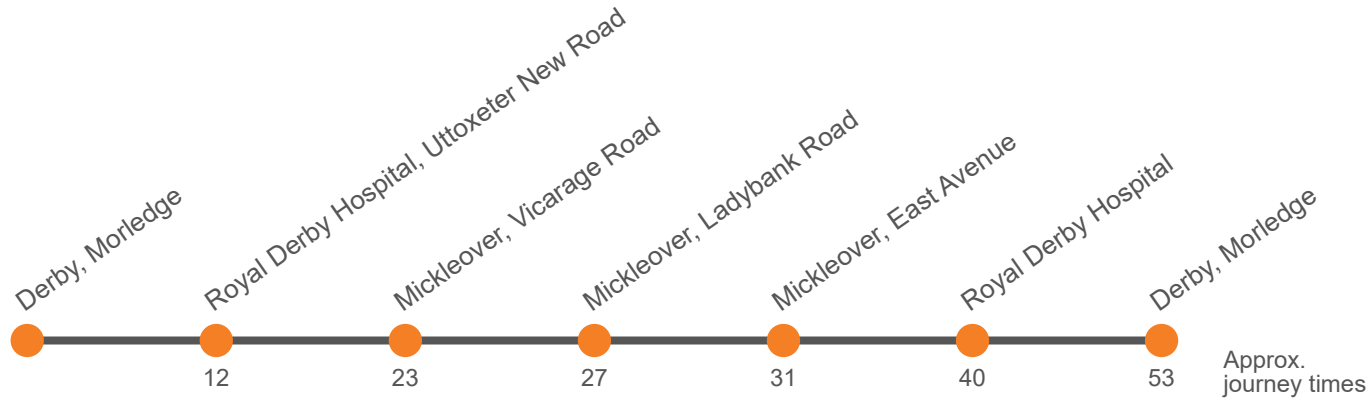

Saturday (continued)

Derby, Corporation Street Stop C9	...	...		...	...	...	...		...	...	...	...	...	...	
Derby Bus Station, Bay 20	1038	1053	Then at these mins past the hour	08	23	38	53	until	1408	1423	1438	1453	1510	1530	1550
Royal Derby Hospital, Uttoxeter New Road	1051	1106		21	36	51	06		1421	1436	1451	1506	1523	1543	1603
Mickleover, Vicarage Road	1101	1116		31	46	01	16		1431	1446	1501	1516	1533	1553	1613
Mickleover, opposite Ladybank Rd Shops	1106	1121		36	51	06	21		1436	1451	1506	1521	1538	1558	1618
Mickleover, East Avenue adj Bonsall Drive	1110	1125		40	55	10	25		1440	1455	1510	1525	1542	1602	1622
Royal Derby Hospital	1119	1134		49	04	19	34		1449	1504	1519	1534	1551	1611	1631
Derby Bus Station, Bay 20	1132	1147		02	17	32	47		1502	1517	1532	1547	1604	1624	1644

Saturday (continued)

Derby, Corporation Street Stop C9	...	...	...	...	...	...	...	...	...	...	...	...	...
Derby Bus Station, Bay 20	1610	1630	1650	1710	1730	1750	1815	1845	1915	1945	2015	2045	2130
Royal Derby Hospital, Uttoxeter New Road	1623	1643	1703	1723	1743	1803	1828	1858	1928	1956	2026	2056	2141
Mickleover, Vicarage Road	1633	1653	1713	1733	1753	1813	1838	1908	1938	2005	2035	2105	2150
Mickleover, opposite Ladybank Rd Shops	1638	1658	1718	1738	1758	1818	1843	1913	1943	2009	2039	2109	2154
Mickleover, East Avenue adj Bonsall Drive	1642	1702	1722	1742	1802	1822	1847	1917	1947	2012	2042	2112	2157
Royal Derby Hospital	1651	1711	1731	1751	1811	1831	1856	1926	1956	2019	2049	2119	2204
Derby Bus Station, Bay 20	1704	1724	1744	1804	1824	1844	1909	1939	2007	2029	2059	2129	2214