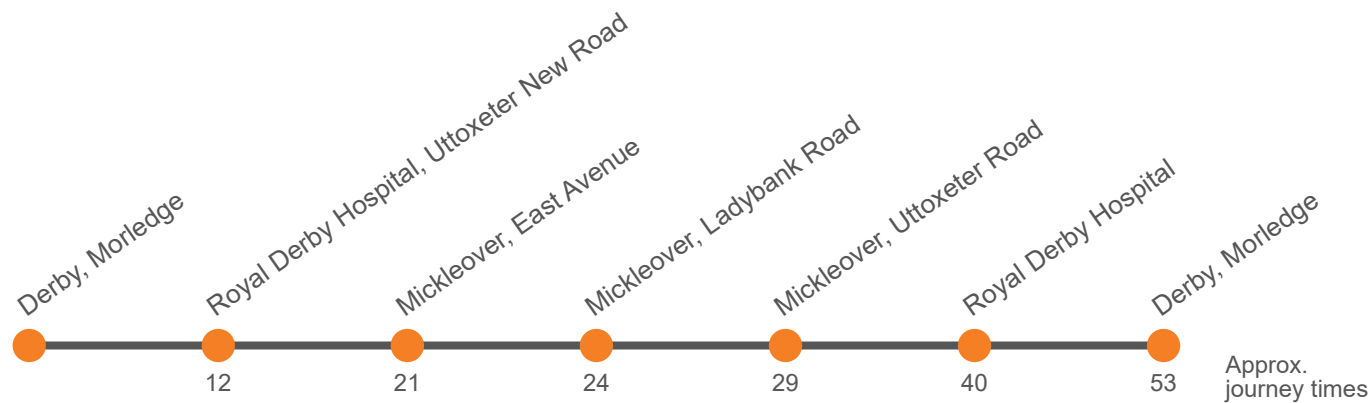

Monday to Friday (continued)

Derby, Corporation Street Stop C9	...	...	...	...	...	...	...	...	...	...	...	...	...
Derby, Bus Station, Bay 21	1430	1445	1500	1520	1540	1600	1620	1640	1700	1720	1740	1800	1830
Royal Derby Hospital, Uttoxeter New Road	1446	1501	1516	1536	1556	1616	1636	1656	1716	1736	1756	1813	1843
Mickleover, East Avenue adj Station Road	1456	1512	1528	1548	1608	1628	1647	1707	1727	1747	1805	1822	1852
Mickleover, Ladybank Road Shops	1459	1516	1532	1552	1612	1632	1651	1711	1731	1751	1809	1825	1855
Mickleover Tesco	1504	1521	1538	1558	1618	1638	1657	1717	1737	1756	1814	1830	1900
Royal Derby Hospital	1518	1535	1550	1610	1630	1650	1708	1728	1748	1807	1825	1841	1911
Derby, Bus Station, Bay 21	1534	1551	1606	1626	1646	1706	1724	1744	1804	1820	1838	1854	1924

Monday to Friday (continued)

Derby, Corporation Street Stop C9	...	...	...	...	...	...	...
Derby, Bus Station, Bay 21	1900	1930	2000	2030	2100	2200	2300
Royal Derby Hospital, Uttoxeter New Road	1913	1941	2011	2041	2111	2211	2311
Mickleover, East Avenue adj Station Road	1922	1948	2018	2048	2118	2218	2318
Mickleover, Ladybank Road Shops	1925	1951	2021	2051	2121	2221	2321
Mickleover Tesco	1930	1956	2026	2056	2126	2226	2326
Royal Derby Hospital	1941	2004	2034	2104	2134	2234	2334
Derby, Bus Station, Bay 21	1954	2014	2044	2114	2144	2244	2344