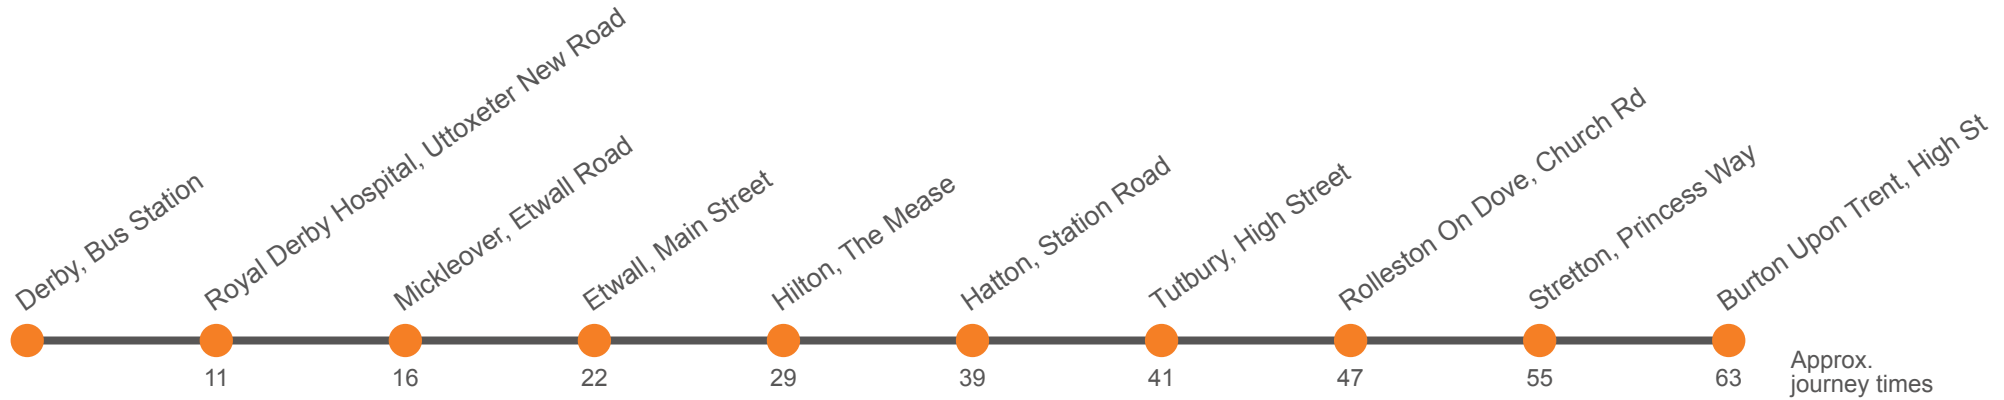

Monday to Friday (continued)

Derby Corporation Street, Stop J3
Derby, Bus Station, Bay 4	1135	05	35	1335	1405	1435	1505	1545	1615	1645	1720	1800	
Royal Derby Hospital, Uttoxeter New Road	1147	17	47	1347	1417	1447	1520	1600	1630	1700	1735	1812	
Mickleover, The Square	1152	22	52	1352	1422	1452	1526	1606	1636	1706	1741	1816	
Etwall, Spread Eagle	1158	28	58	1358	1428	1458	1534	1612	1642	1712	1747	1822	
Hilton, The Mease/Foss Road	1205	35	05	1405	1435	1505	1549	1619	1649	1719	1754	1829	
Hatton, Railway Station	1215	45	15	1415	1445	1515	1559	1629	1659	1729	1804	1839	
Tutbury, High Street	1217	47	17	1417	1447	1517	1601	1631	1701	1731	1806	1841	
Rolleston On Dove, Spread Eagle Inn Ph	1223	53	23	1423	1453	1523	1607	1639	1707	1737	1812	1847	
Stretton, Britannia Drive	1231	01	31	1431	1501	1531	1615	1647	1715	1745	1820	1855	
Burton on Trent, Bargates	1236	06	36	1436	1506	1536	1620	1652	1722	1752	1825	1900	
Burton on Trent, High Street Stand 11	1240	10	40	1440	1510	1540	1624	1656	1727	1757	1828	1903	
Burton, Railway Station	
Burton, Town Hall	

Monday to Friday (continued)

Derby Corporation Street, Stop J3
Derby, Bus Station, Bay 4	1830	1900	2015	2115	2215	2315
Royal Derby Hospital, Uttoxeter New Road	1842	1912	2025	2125	2225	2325
Mickleover, The Square	1846	1916	2029	2129	2229	2329
Etwall, Spread Eagle	1852	1922	2035	2135	2235	2335
Hilton, The Mease/Foss Road	1859	1929	2041	2141	2241	2340
Hatton, Railway Station	1909	1939	2049	2149	2249	2347
Tutbury, High Street	1911	1941	2051	2151	2251	2349
Rolleston On Dove, Spread Eagle Inn Ph	1917	1947	2056	2156	2256	2354
Stretton, Britannia Drive	1925	1955	2103	2203	2303	0000
Burton on Trent, Bargates	1930	2000	2108	2208	2308	0005
Burton on Trent, High Street Stand 11	1933	2003	2110	2210	2310	0007
Burton, Railway Station	0009
Burton, Town Hall