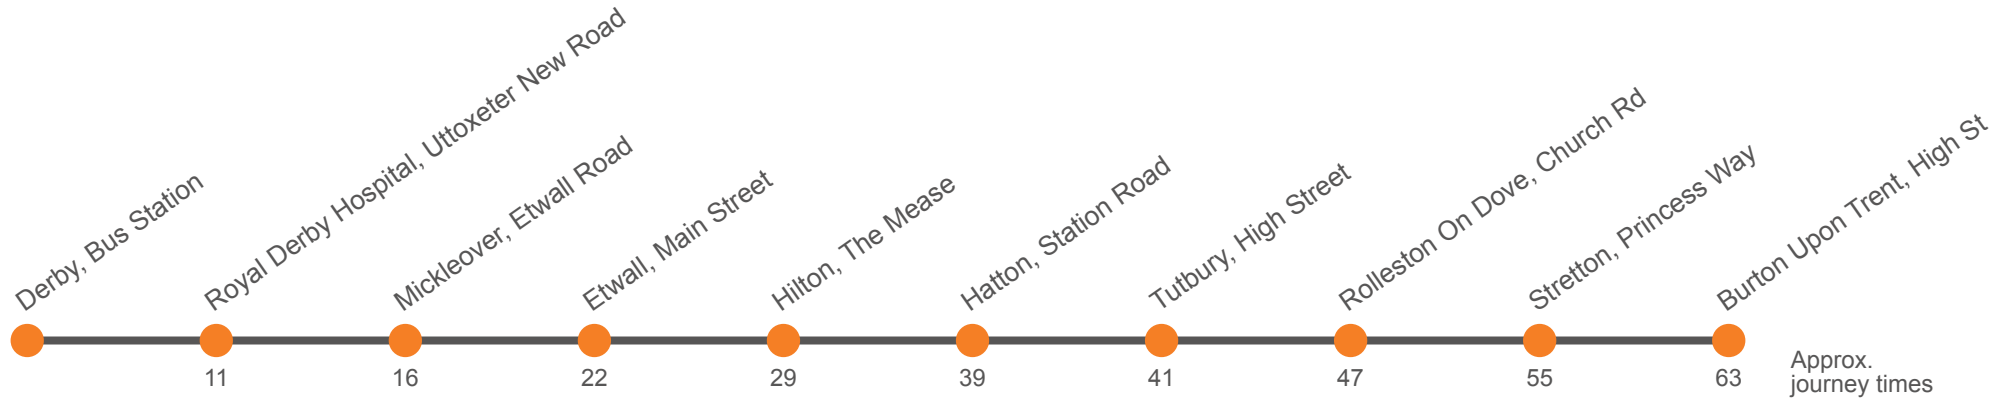

Sunday

Derby, Bus Station, Bay 4	0755	0855	1005		05		1705	1915	2115	2315	
Royal Derby Hospital, Uttoxeter New Road	0804	0904	1014		14		1714	1925	2125	2325	
Mickleover, The Square	0808	0908	1018		18		1718	1929	2129	2329	
Etwall, Spread Eagle	0813	0913	1023	Then at these mins past the hour	23	until	1723	1935	2135	2335	
Hilton, The Mease/Foss Road	0820	0920	1030		30		1730	1941	2141	2340	
Hatton, Railway Station	0828	0928	1038		38		1738	1949	2149	2347	
Tutbury, High Street	0830	0930	1040		40		1740	1951	2151	2349	
Rolleston On Dove, Spread Eagle Inn Ph	0836	0936	1046		46		1746	1956	2156	2354	
Stretton, Britannia Drive	0844	0944	1054		54		1754	2003	2203	0000	
Burton on Trent, Bargates	0849	0949	1059		59		1759	2008	2208	0005	
Burton on Trent, High Street Stand 11	0851	0951	1101		01		1801	2010	2210	0007	
Burton, Railway Station	...	...	...		...		...	...	...	...	0009