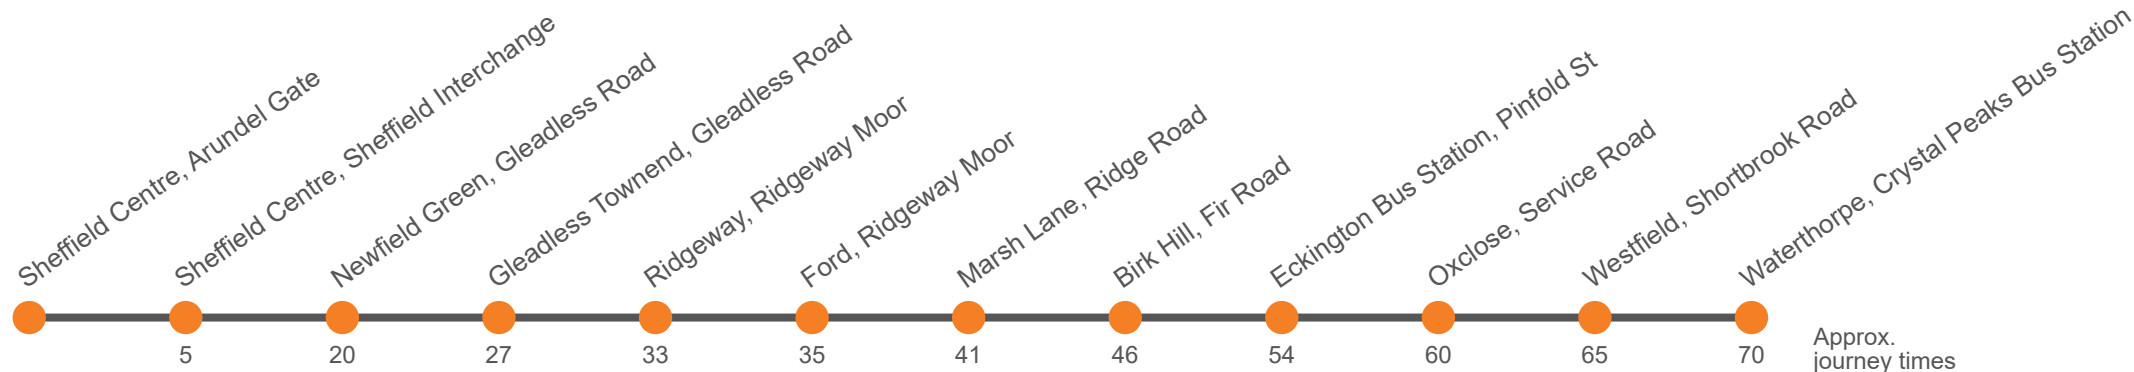

252

Sheffield - Ridgeway - Marsh Lane - Eckington - Crystal Peaks

Effective from: 01/01/2024

TM Travel

Saturday

Sheffield, Arundel Gate AG1	...	0836	...	0936	1006	1035	1105	1135	1205	1235	1305	1335	1405
Sheffield, Haymarket	...	0839	...	0939	1009	1038	1108	1138	1208	1238	1308	1338	1408
Sheffield Interchange	...	0841	...	0941	1011	1040	1110	1140	1210	1240	1310	1340	1410
Newfield Gardens, Gleadless Road	...	0856	...	0956	1026	1055	1125	1155	1225	1255	1325	1355	1425
Ridgeway Road, Gleadless Road	...	0904	0934	1004	1034	1102	1132	1202	1232	1302	1332	1402	1432
St Johns Church, Ridgeway Moor	...	0909	0939	1009	1039	1108	1138	1208	1238	1308	1338	1408	1438
Ford, Bridge Inn	...	0911	0941	1011	1041	1110	1140	1210	1240	1310	1340	1410	1440
Marsh Lane, Ridge Road	...	0917	0947	1017	1047	1116	1146	1216	1246	1316	1346	1416	1446
Birk Hill, Fir Road	0852	0922	0952	1022	1052	1122	1152	1222	1252	1322	1352	1422	1452
Eckington, Bus Station Stand 4	0859	0929	0959	1029	1059	1130	1200	1230	1300	1330	1400	1430	1500
Oxclose, Morrisons	0906	0936	1006	1036	1106	1135	1205	1235	1305	1335	1405	1435	1505
Halfway, Station Road	0909	0939	1009	1039	1109	1138	1208	1238	1308	1338	1408	1438	1508
Westfield, Westfield Centre	0911	0941	1011	1041	1111	1140	1210	1240	1310	1340	1410	1440	1510
Crystal Peaks Bus Station, Stop CP3	0917	0947	1017	1047	1117	1145	1215	1245	1315	1345	1415	1445	1515