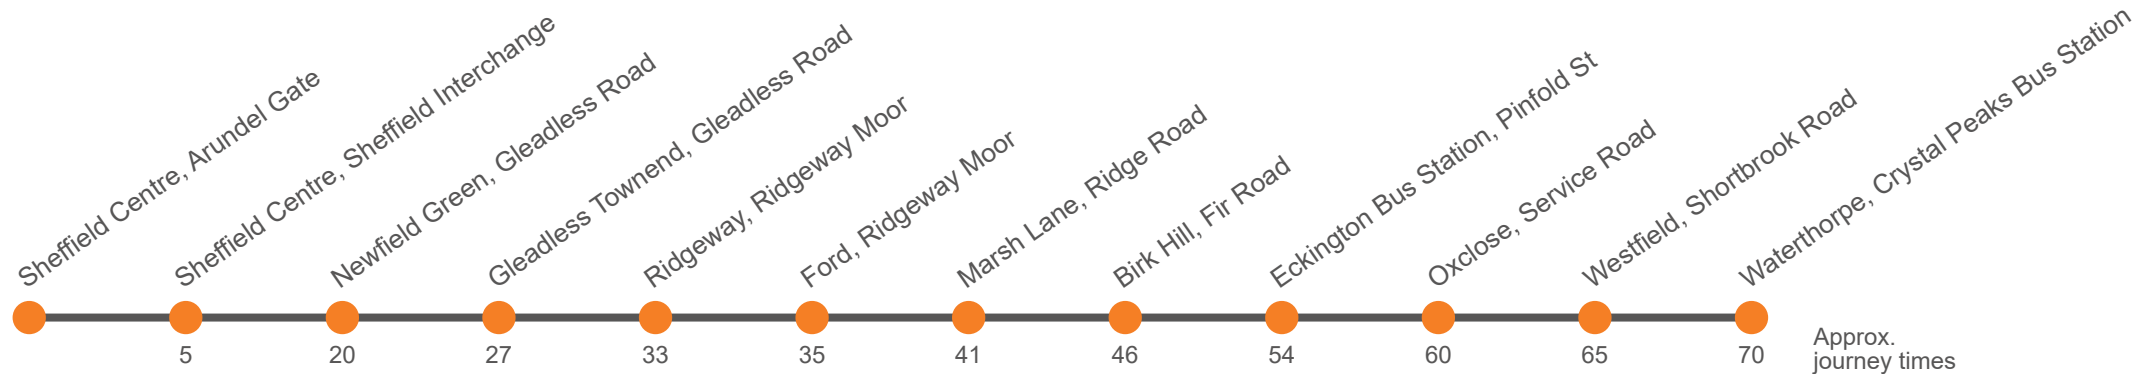

252

Sheffield - Ridgeway - Marsh Lane - Eckington - Crystal Peaks

Effective from: 01/01/2024

TM Travel

Saturday (continued)

Sheffield, Arundel Gate AG1	1505	1605	1645	1715
Sheffield, Haymarket	1508	1608	1648	1718
Sheffield Interchange	1510	1610	1650	1720
Newfield Gardens, Gleadless Road	1525	1625	1706	1736
Ridgeway Road, Gleadless Road	1532	1632	1714	1744
St Johns Church, Ridgeway Moor	1538	1638	1719	1749
Ford, Bridge Inn	1540	1640	1721	1751
Marsh Lane, Ridge Road	1546	1646	1727	1757
Birk Hill, Fir Road	1552	1652	1732	1802
Eckington, Bus Station Stand 4	1600	1700	1739	1809
Oxclose, Morrisons				
Halfway, Station Road	1608	1705	1744	1814
Westfield, Westfield Centre	...	1707
Crystal Peaks Bus Station, Stop CP3	...	1715