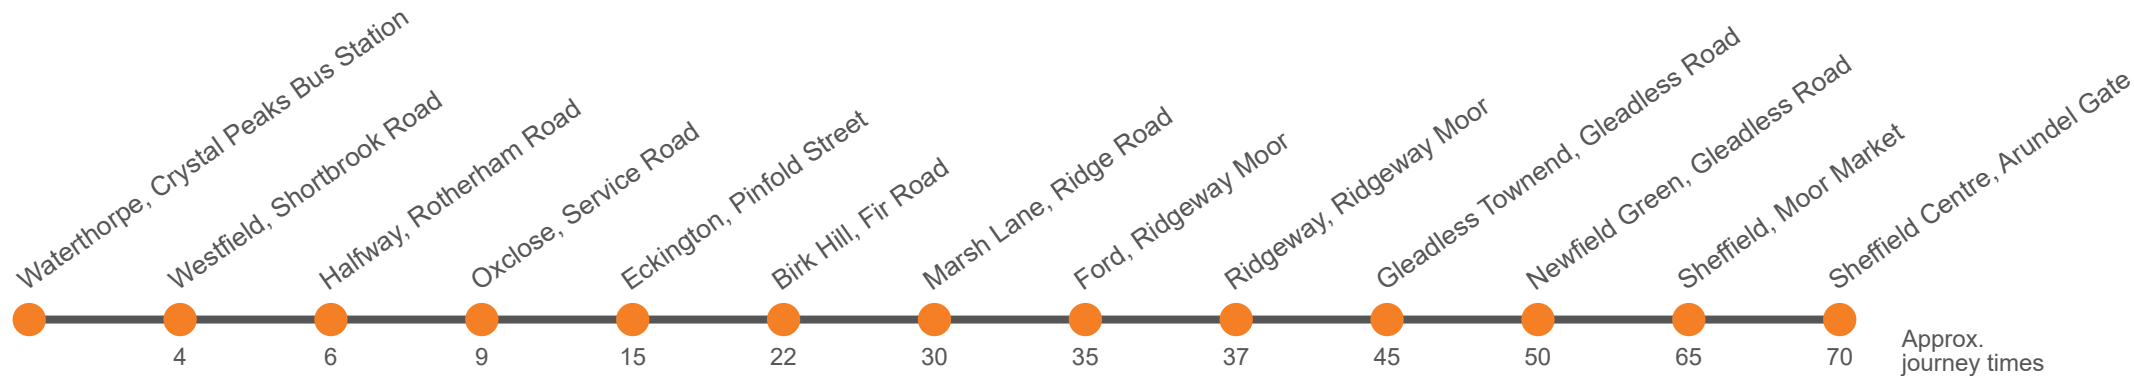

252

Crystal Peaks - Eckington - Marsh Lane - Ridgeway - Sheffield

Effective from: 01/01/2024

TM Travel

Monday to Friday

Codes

Crystal Peaks Bus Station, Stop CP3	...	...	...	...	0855	0925	0955	1025	1055	1125	1155	1225	1255
Westfield, Westfield Centre	...	...	...	...	0859	0929	0959	1029	1059	1129	1159	1229	1259
Halfway, Station Road	0642	0642	0729	...	0901	0931	1001	1031	1101	1131	1201	1231	1301
Oxclose, Morrisons				...	0904	0934	1004	1034	1104	1134	1204	1234	1304
Eckington Bus Station, Stand 2	0647	0647	0734	0846	0910	0940	1010	1040	1110	1140	1210	1240	1310
Birk Hill, Fir Road	0652	0652	0739	0852	0917	0947	1017	1047	1117	1147	1217	1247	1317
Marsh Lane, Ridge Road	0658	0658	0747	0858	0925	0955	1025	1055	1125	1155	1225	1255	1325
Ford, Bridge Inn	0703	0703	0752	0904	0930	1000	1030	1100	1130	1200	1230	1300	1330
St Johns Church, Ridgeway Moor	0705	0705	0755	0907	0932	1002	1032	1102	1132	1202	1232	1302	1332
Gleadless Townend, Ridgeway Road	0710	0710	0802	0914	0940	1010	1040	1110	1140	1210	1240	1310	1340
Daresbury Road, Gleadless Road	0715	0715	0808	0920	0945	1015	1045	1115	1145	1215	1245	1315	1345
Sheffield, Eyre Street, Moor Market Stop ES3	0723	0723	0826	0935	1000	1030	1100	1130	1200	1230	1300	1330	1400
Ag1, Arundel Gate	0725	0725	0833	0936	1005	1035	1105	1135	1205	1235	1305	1335	1405