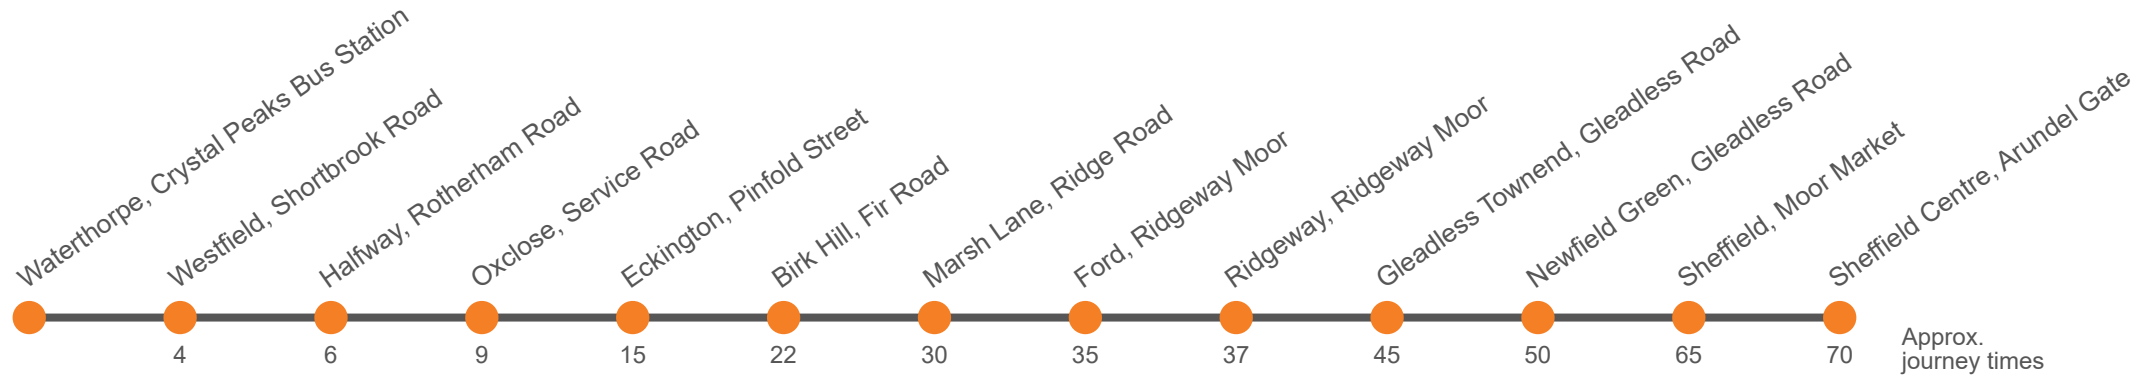

Monday to Friday (continued)

Codes

Crystal Peaks Bus Station, Stop CP3	1325	1355	...	...	1555	1655	1725
Westfield, Westfield Centre	1329	1359	...	...	1559	1659	1729
Halfway, Station Road	1331	1401	...	...	1601	1701	1731
Oxclose, Morrisons	1334	1404	...	...	1604	1704	1734
Eckington Bus Station, Stand 2	1340	1410	...	...	1610	1710	1740
Birk Hill, Fir Road	1347	1417	...	1553	1617	1717	1747
Marsh Lane, Ridge Road	1355	1425	...	1600	1625	1725	1755
Ford, Bridge Inn	1400	1430	...	1606	1630	1730	...
St Johns Church, Ridgeway Moor	1402	1432	...	1609	1632	1732	...
Gleadless Townend, Ridgeway Road	1410	1440	1540	1616	1640	1740	...
Daresbury Road, Gleadless Road	1415	1445	1545	1622	1645	1745	...
Sheffield, Eyre Street, Moor Market Stop ES3	1430	1500	1600	1637	1702	1802	...
Ag1, Arundel Gate	1435	1505	1605	1641	1710	1810	...