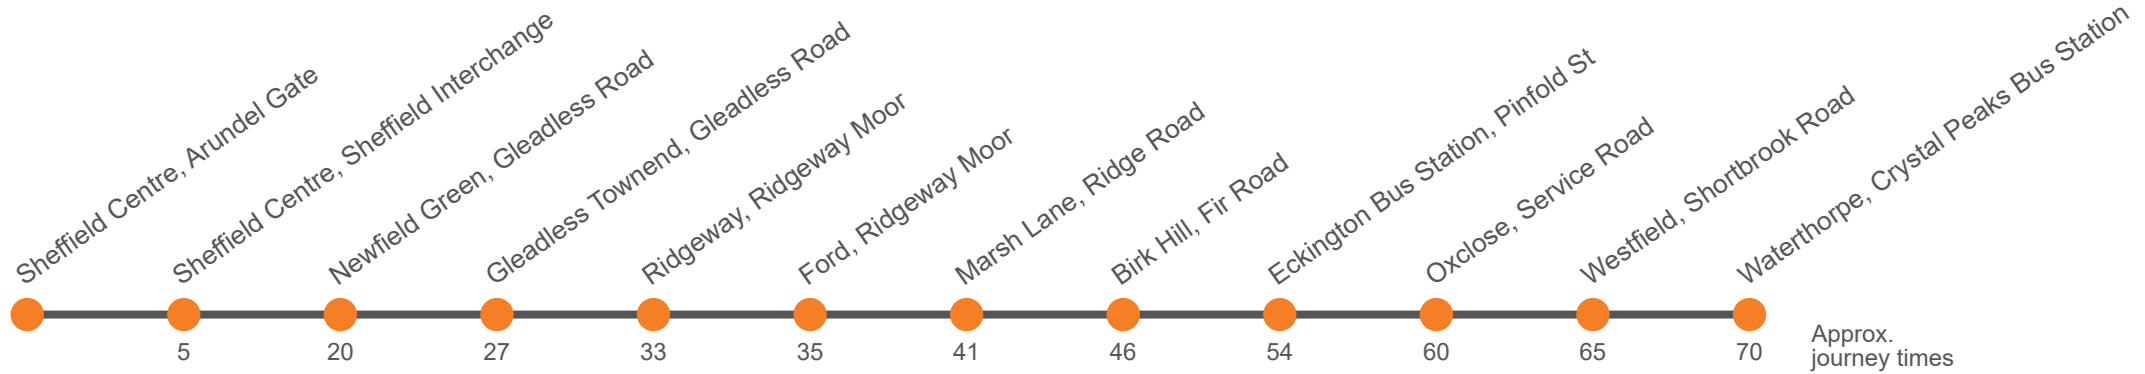

Monday to Friday (continued)

Codes

Sheffield, Arundel Gate AG1	1435	1505	1605	1645	1715	1745	1815
Sheffield, Haymarket	1438	1508	1608	1648	1718	1748	1818
Sheffield Interchange	1440	1510	1610	1650	1720	1750	1820
Newfield Gardens, Gleadless Road	1455	1525	1625	1706	1736	1806	1836
Ridgeway Road, Gleadless Road	1502	1532	1632	1714	1744	1814	1844
St Johns Church, Ridgeway Moor	1508	...	1638	1719	1749	1819	1849
Ford, Bridge Inn	1510	...	1640	1721	1751	1821	1851
Marsh Lane, Ridge Road	1516	...	1646	1727	1757	1827	1857
Birk Hill, Fir Road	1522	...	1652	1732	1802	1832	1902
Eckington, Bus Station Stand 4	1530	...	1700	1739	1809	1839	1909
Oxclose, Morrisons	1535	...					
Halfway, Station Road	1538	...	1705	1744	1814	1844	1914
Westfield, Westfield Centre	1540	...	1707	...	...	...	...
Crystal Peaks Bus Station, Stop CP3	1545	...	1715	...	...	...	...