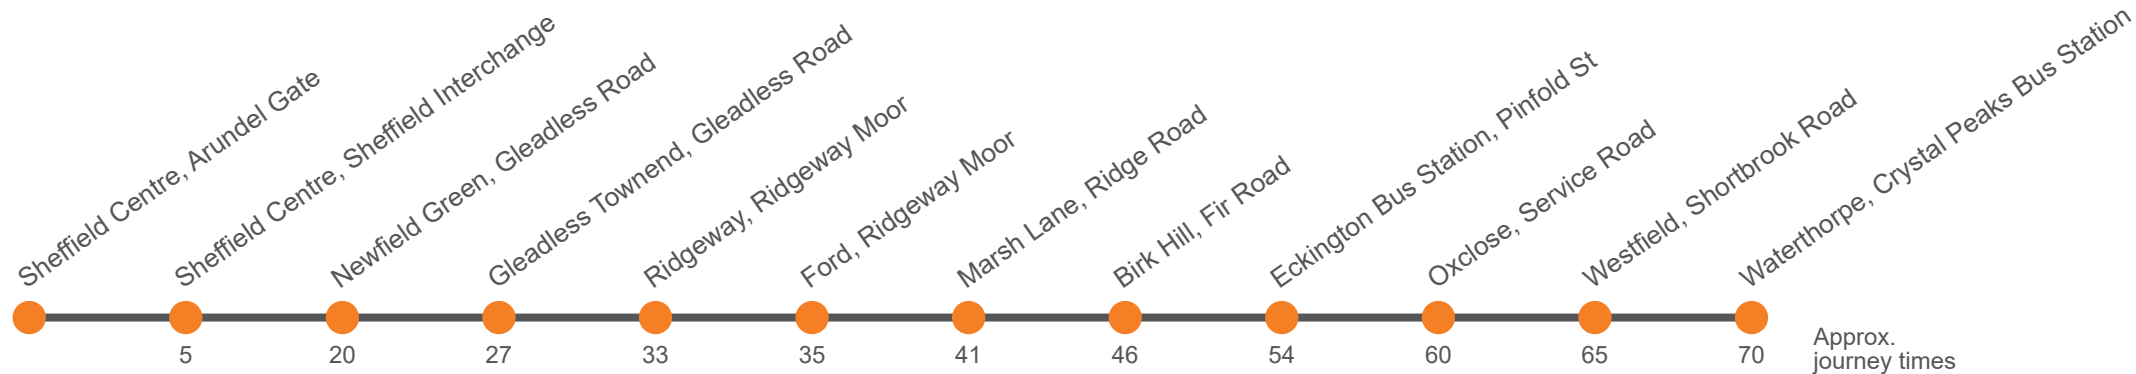

Monday to Friday

Codes

Sheffield, Arundel Gate AG1	...	...	0836	...	0936	1006	1035	1105	1135	1205	1235	1305	1335
Sheffield, Haymarket	...	...	0839	...	0939	1009	1038	1108	1138	1208	1238	1308	1338
Sheffield Interchange	0741	...	0841	...	0941	1011	1040	1110	1140	1210	1240	1310	1340
Newfield Gardens, Gleadless Road	0755	...	0856	...	0956	1026	1055	1125	1155	1225	1255	1325	1355
Ridgeway Road, Gleadless Road	0804	...	0904	0934	1004	1034	1102	1132	1202	1232	1302	1332	1402
St Johns Church, Ridgeway Moor	0809	...	0909	0939	1009	1039	1108	1138	1208	1238	1308	1338	1408
Ford, Bridge Inn	0811	...	0911	0941	1011	1041	1110	1140	1210	1240	1310	1340	1410
Marsh Lane, Ridge Road	0817	...	0917	0947	1017	1047	1116	1146	1216	1246	1316	1346	1416
Birk Hill, Fir Road	0822	0852	0922	0952	1022	1052	1122	1152	1222	1252	1322	1352	1422
Eckington, Bus Station Stand 4	0829	0859	0929	0959	1029	1059	1130	1200	1230	1300	1330	1400	...
Oxclose, Morrisons	0836	0906	0936	1006	1036	1106	1135	1205	1235	1305	1335	1405	...
Halfway, Station Road	0839	0909	0939	1009	1039	1109	1138	1208	1238	1308	1338	1408	...
Westfield, Westfield Centre	0841	0911	0941	1011	1041	1111	1140	1210	1240	1310	1340	1410	...
Crystal Peaks Bus Station, Stop CP3	0847	0917	0947	1017	1047	1117	1145	1215	1245	1315	1345	1415	...