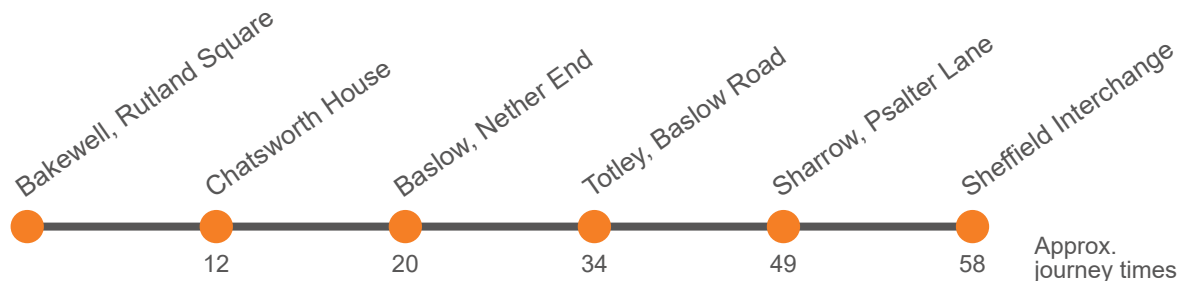

Saturday

Bakewell, Rutland Square, Stand D	0630	0730	0845	0915	0945	Then at these mins past the hour	15	45	until	1445	1515	1545	1615	1645
Chatsworth House			0857	0927	0957		27	57		1457	1527	1557	1627	1657
Baslow, Nether End	0642	0742	0905	0935	1005		35	05		1505	1535	1605	1635	1705
Totley, Baslow Road/Main Avenue	0656	0756	0919	0949	1019		49	19		1519	1549	1619	1649	1719
Sharrow, Psalter Lane/Sharrow Vale Rd	0714	0814	0934	1004	1034		04	34		1534	1604	1634	1710	1740
Sheffield Interchange, Stop D3	0726	0826	0943	1013	1043	13	43	1543	1613	1643	1720	1750		

Saturday (continued)

Bakewell, Rutland Square, Stand D	1715	1745	1815	1845	1940	2110	2310
Chatsworth House	1727	1757	1827	1857			
Baslow, Nether End	1735	1805	1835	1905	1952	2122	2322
Totley, Baslow Road/Main Avenue	1749	1819	1849	1919	2006	2136	2336
Sharrow, Psalter Lane/Sharrow Vale Rd	1810	1834	1904	1934	2021	2151	2351
Sheffield Interchange, Stop D3	1820	1842	1912	1942	2029	2159	2359

Sunday

Bakewell, Rutland Square, Stand D	0845	0915	0945	Then at these mins past the hour	15	45	until	1645	1715	1745	1815	1905
Chatsworth House	0857	0927	0957		27	57		1657	1727	1757	1827	1917
Baslow, Nether End	0905	0935	1005		35	05		1705	1735	1805	1835	1925
Totley, Baslow Road/Main Avenue	0919	0949	1019		49	19		1719	1749	1819	1849	1939
Sharrow, Psalter Lane/Sharrow Vale Rd	0934	1004	1034		04	34		1734	1804	1834	1904	1952
Sheffield Interchange, Stop D3	0943	1013	1043	13	43	1743	1813	1842	1912	2000